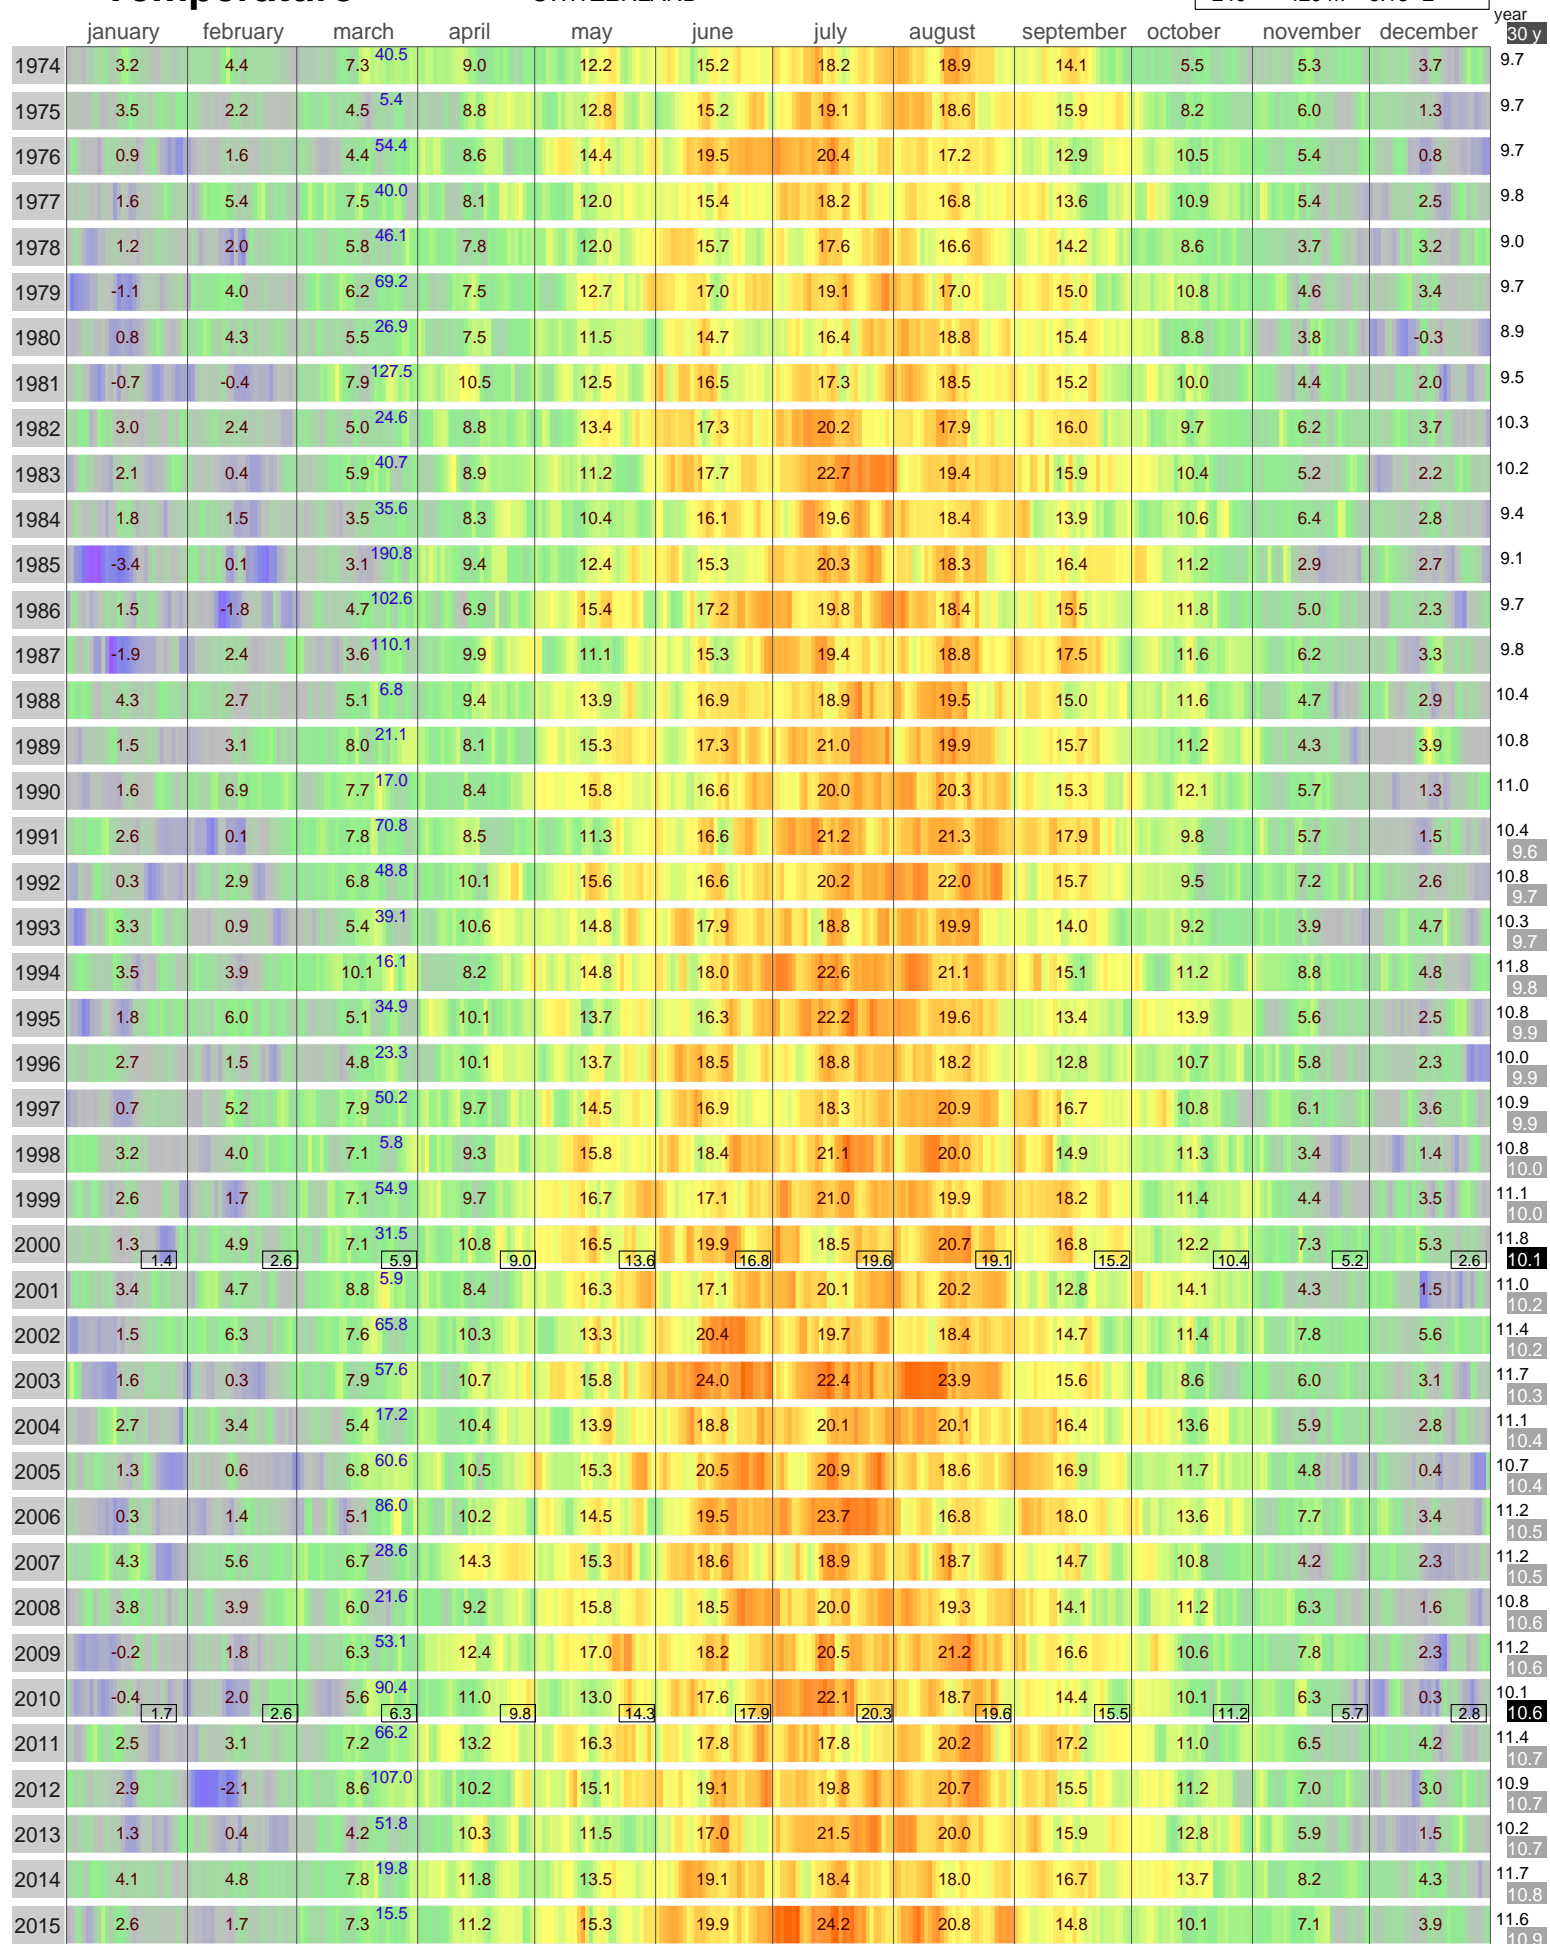

Mean Temperature

GENEVE COINTRIN SWITZERLAND

ECA Id: Height: 46.25 N
240 420 m 6.13 E 

Hellmann Winter Number 4.2

Validated data from source:
100741