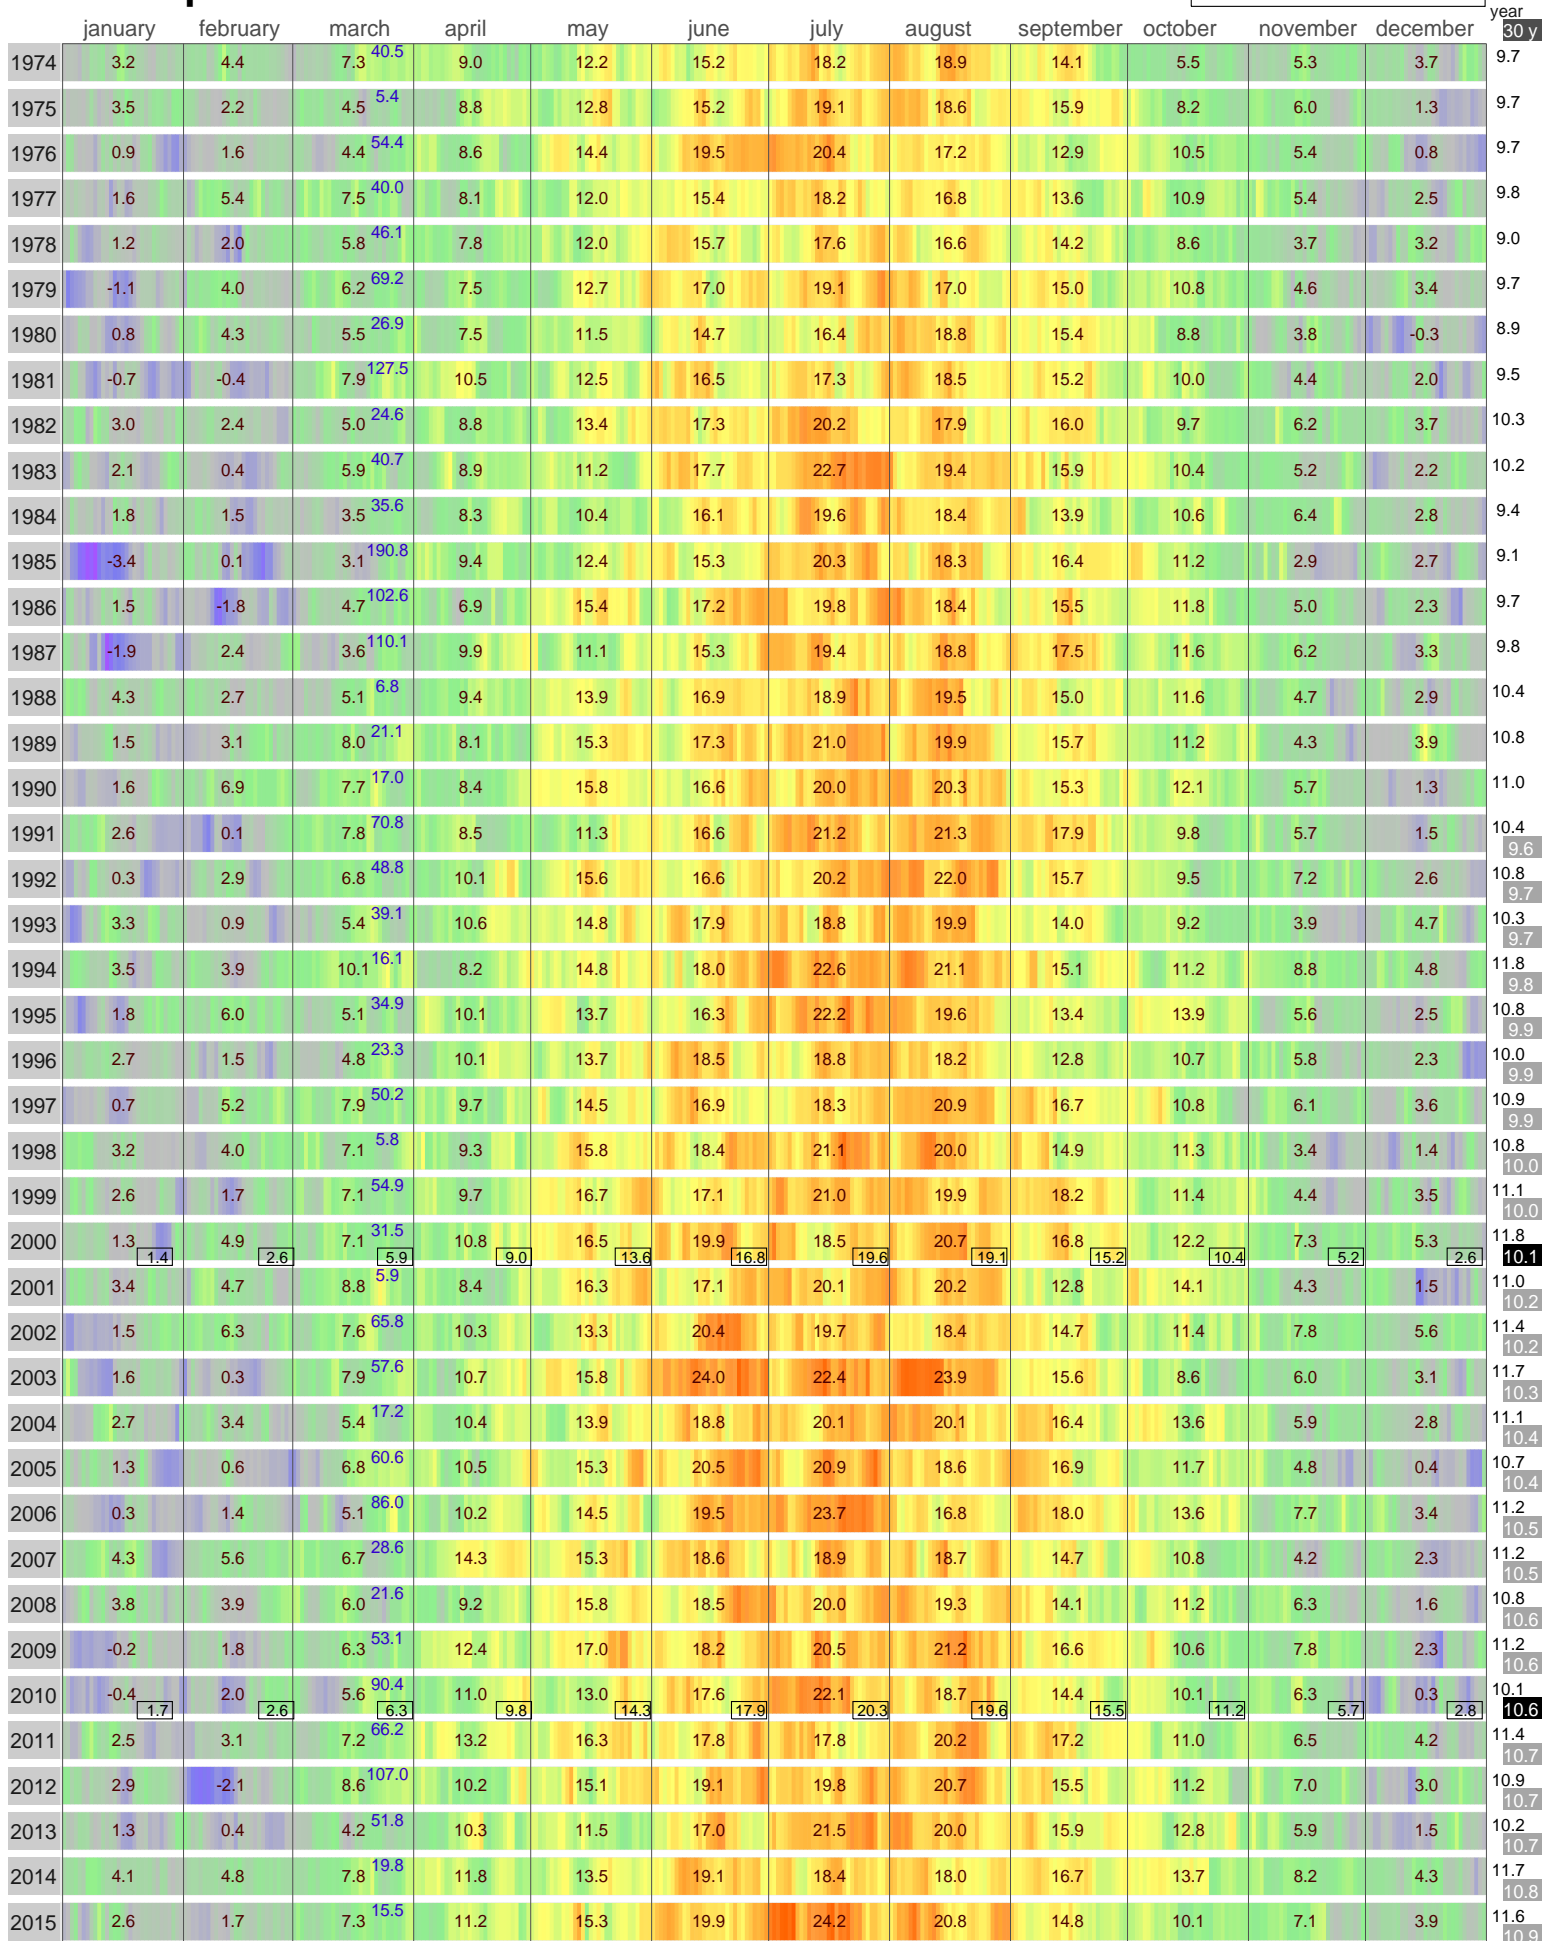

Mean Temperature

GENEVE COINTRIN SWITZERLAND

ECA Id: Height: 46.25 N
240 420 m 6.13 E 

Hellmann Winter Number 4.2

Validated data from source:
100741