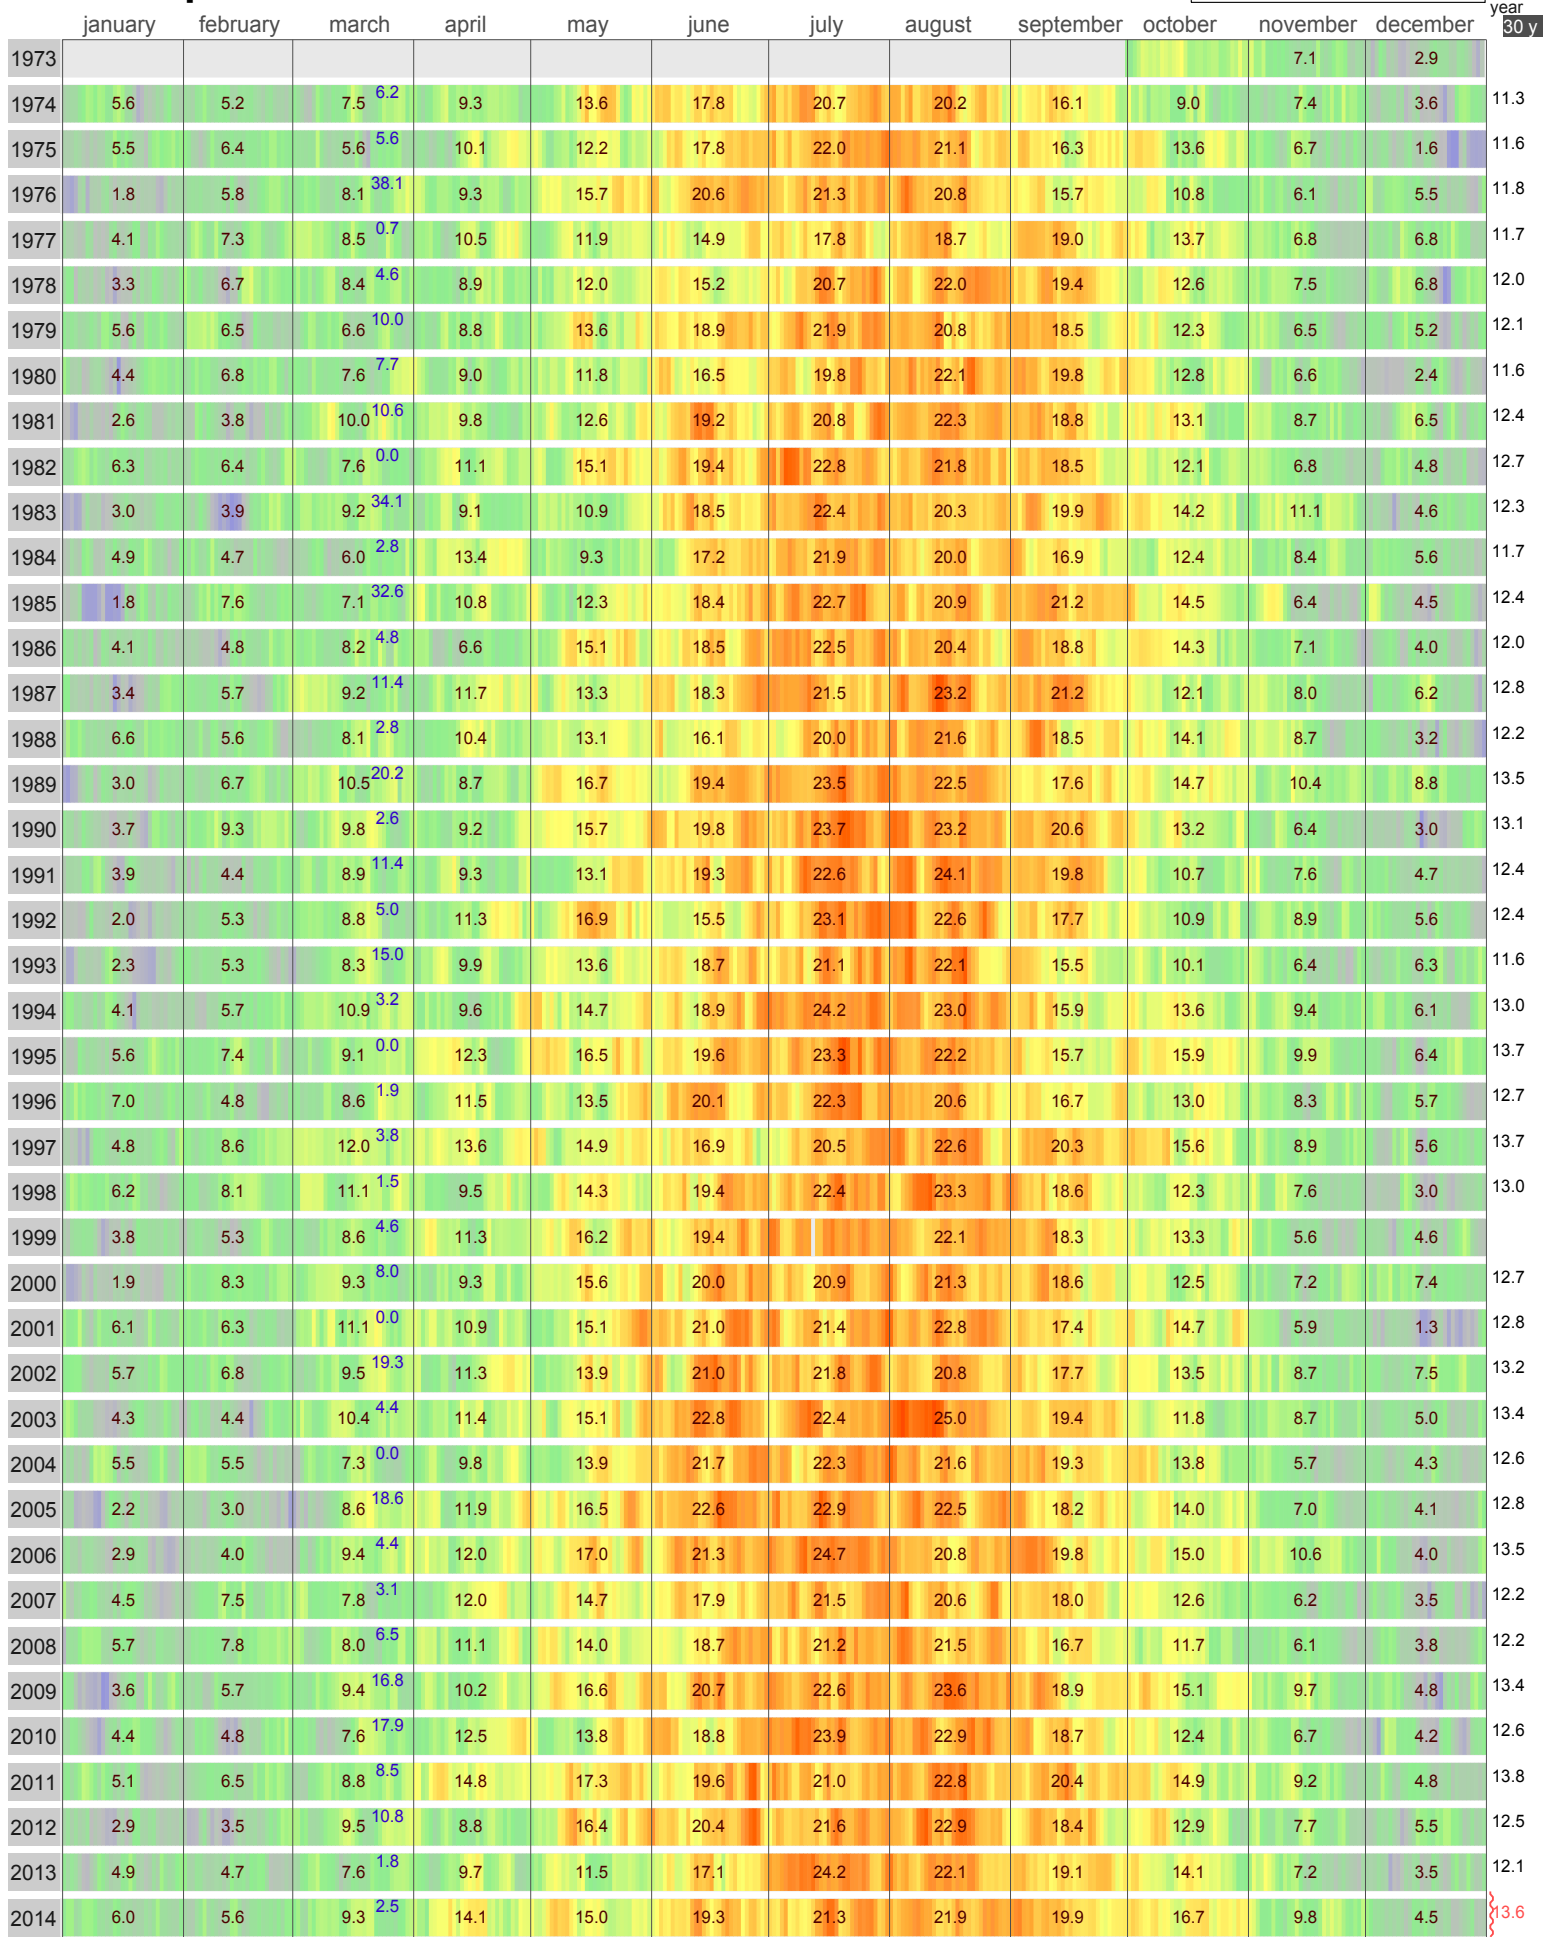

Mean Temperature

VALLADOLID
SPAIN

ECA Id: 425 Height: 41.65 N 4.77 W 

Hellmann Winter Number ↑

Validated data from source(s):
120588

Data updated with 'synoptical message from GTS' (non-validated)

Original source: [Agencia Estatal de Meteorología AEMET](http://www.aemet.es)

Blended and updated data taken from <http://www.ecad.eu>. See website for details about blending.

Calculation and Graphics: © Bart Vreeken, LogboekWeer.nl