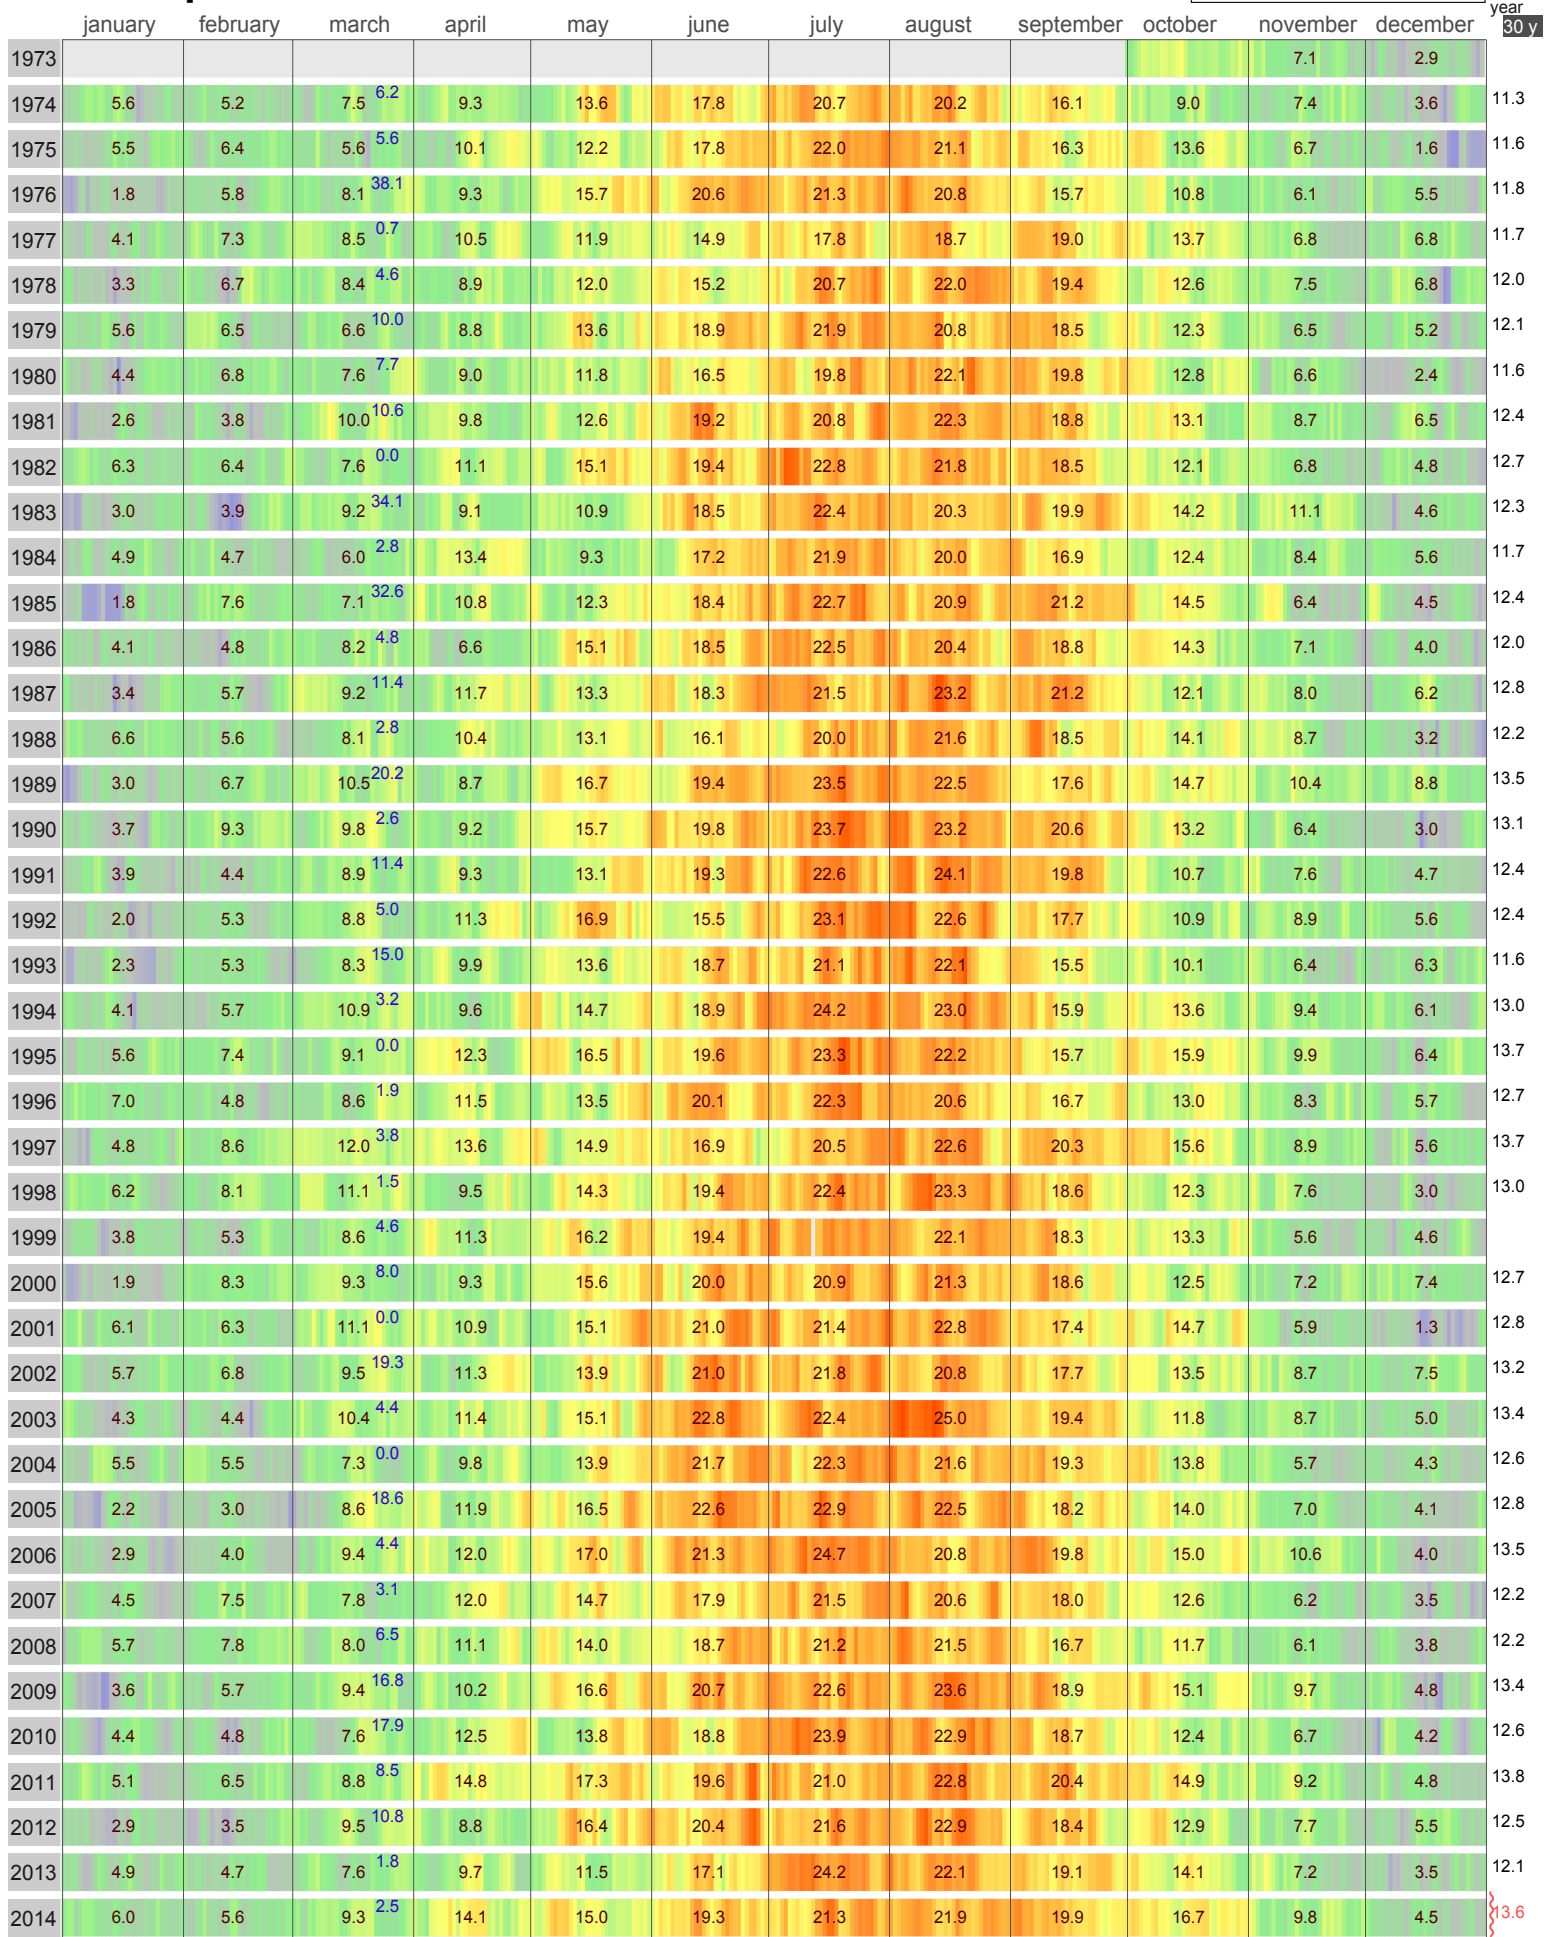

Mean Temperature

VALLADOLID
SPAIN

ECA Id: Height: 41.65 N
425 735 m 4.77 W 

Hellmann Winter Number ↑

Validated data from source(s):
120588

Data updated with 'synoptical message from GTS' (non-validated)

Original source: [Agencia Estatal de Meteorología AEMET](http://www.aemet.es)

Blended and updated data taken from <http://www.ecad.eu>. See website for details about blending.

Calculation and Graphics: © Bart Vreeken, LogboekWeer.nl