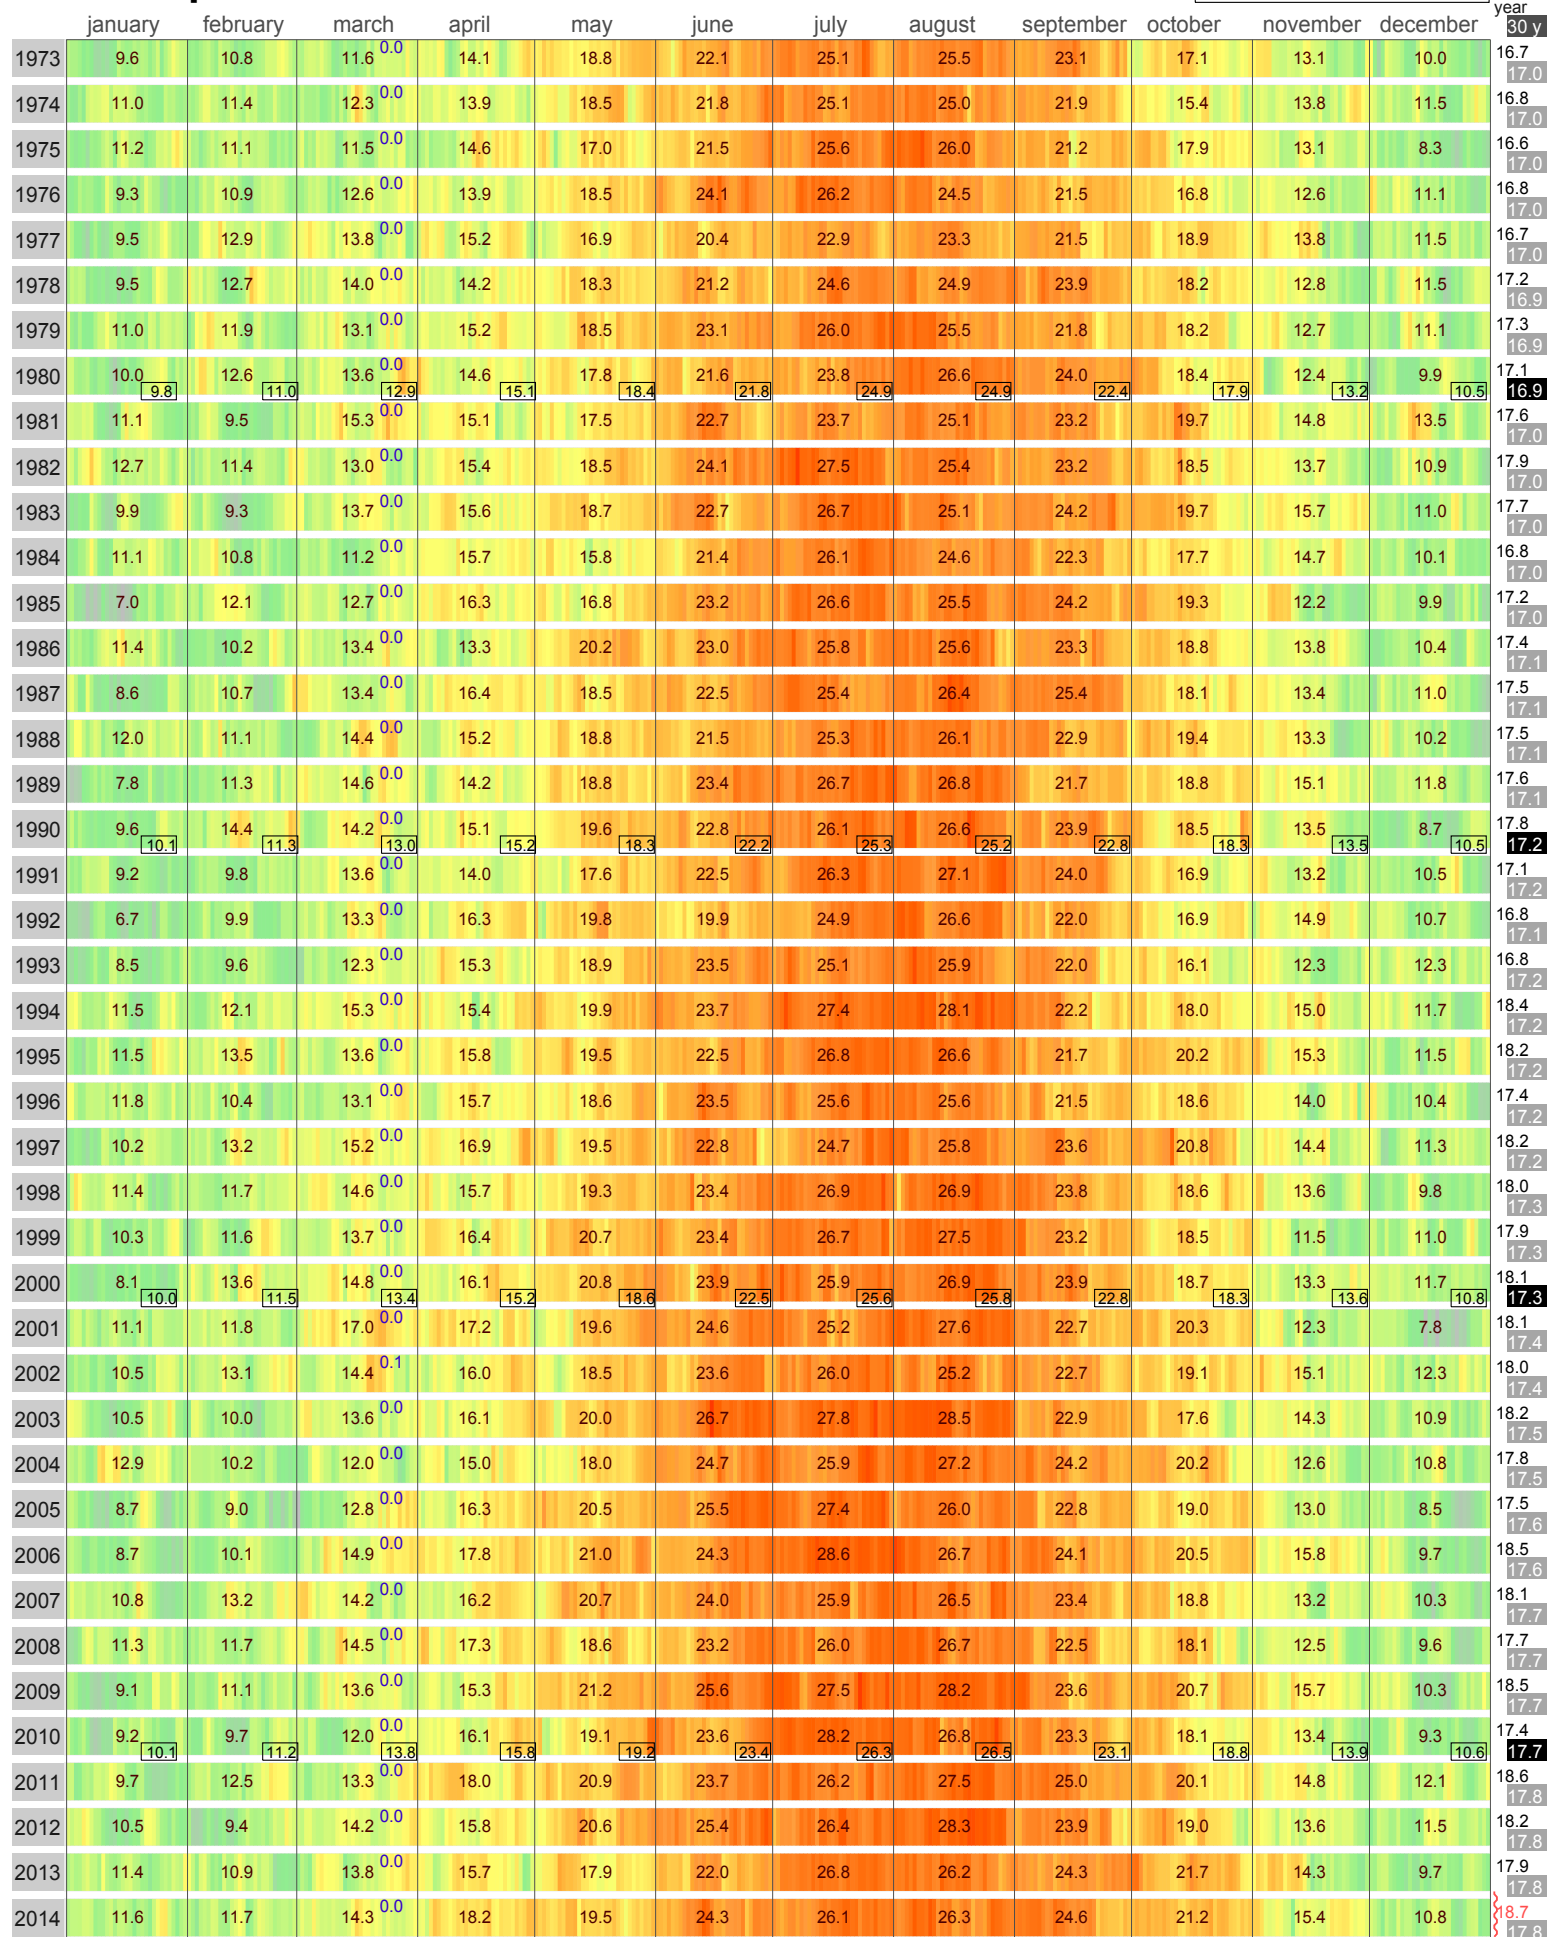

# Mean Temperature

## TORTOSA OBERVATORIO SPAIN

ECA Id: 236 Height: 40.82 N 50 m 0.50 E 

Hellmann Winter Number  ↑

Validated data from source(s):  
100884155249

Data updated with 'synoptical message from GTS' (non-validated)