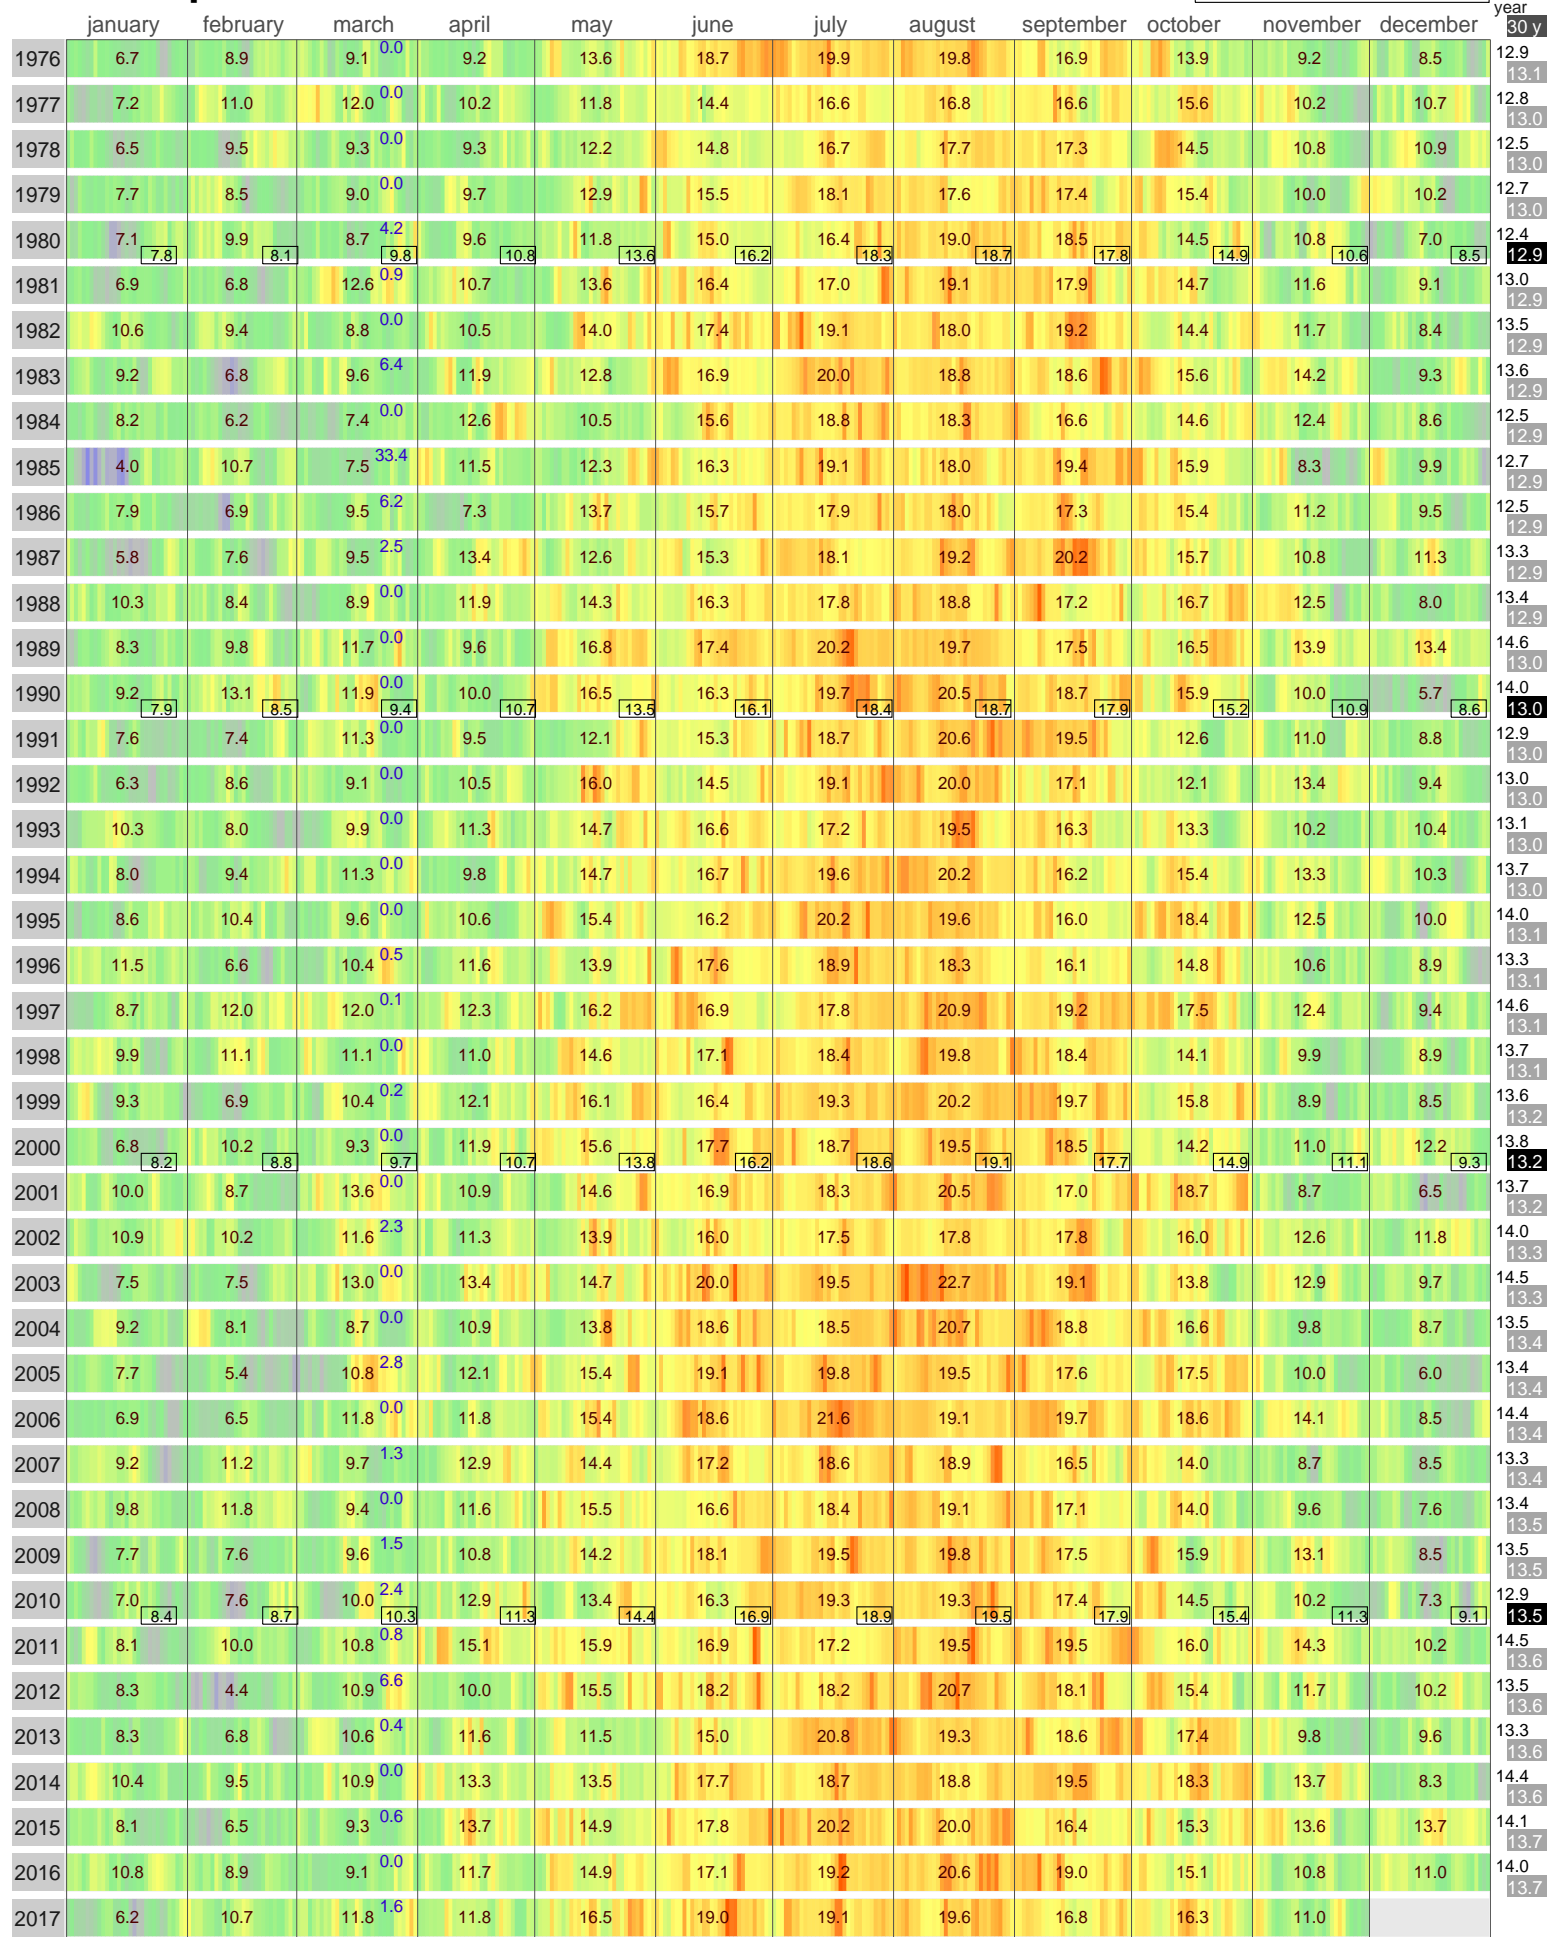

# Mean Temperature

## SAN SEBASTIAN - IGUELDO SPAIN

ECA Id: Height: 43.31 N  
234 251 m 1.96 W 

Hellmann Winter Number  ↑

Validated data from source:  
100883