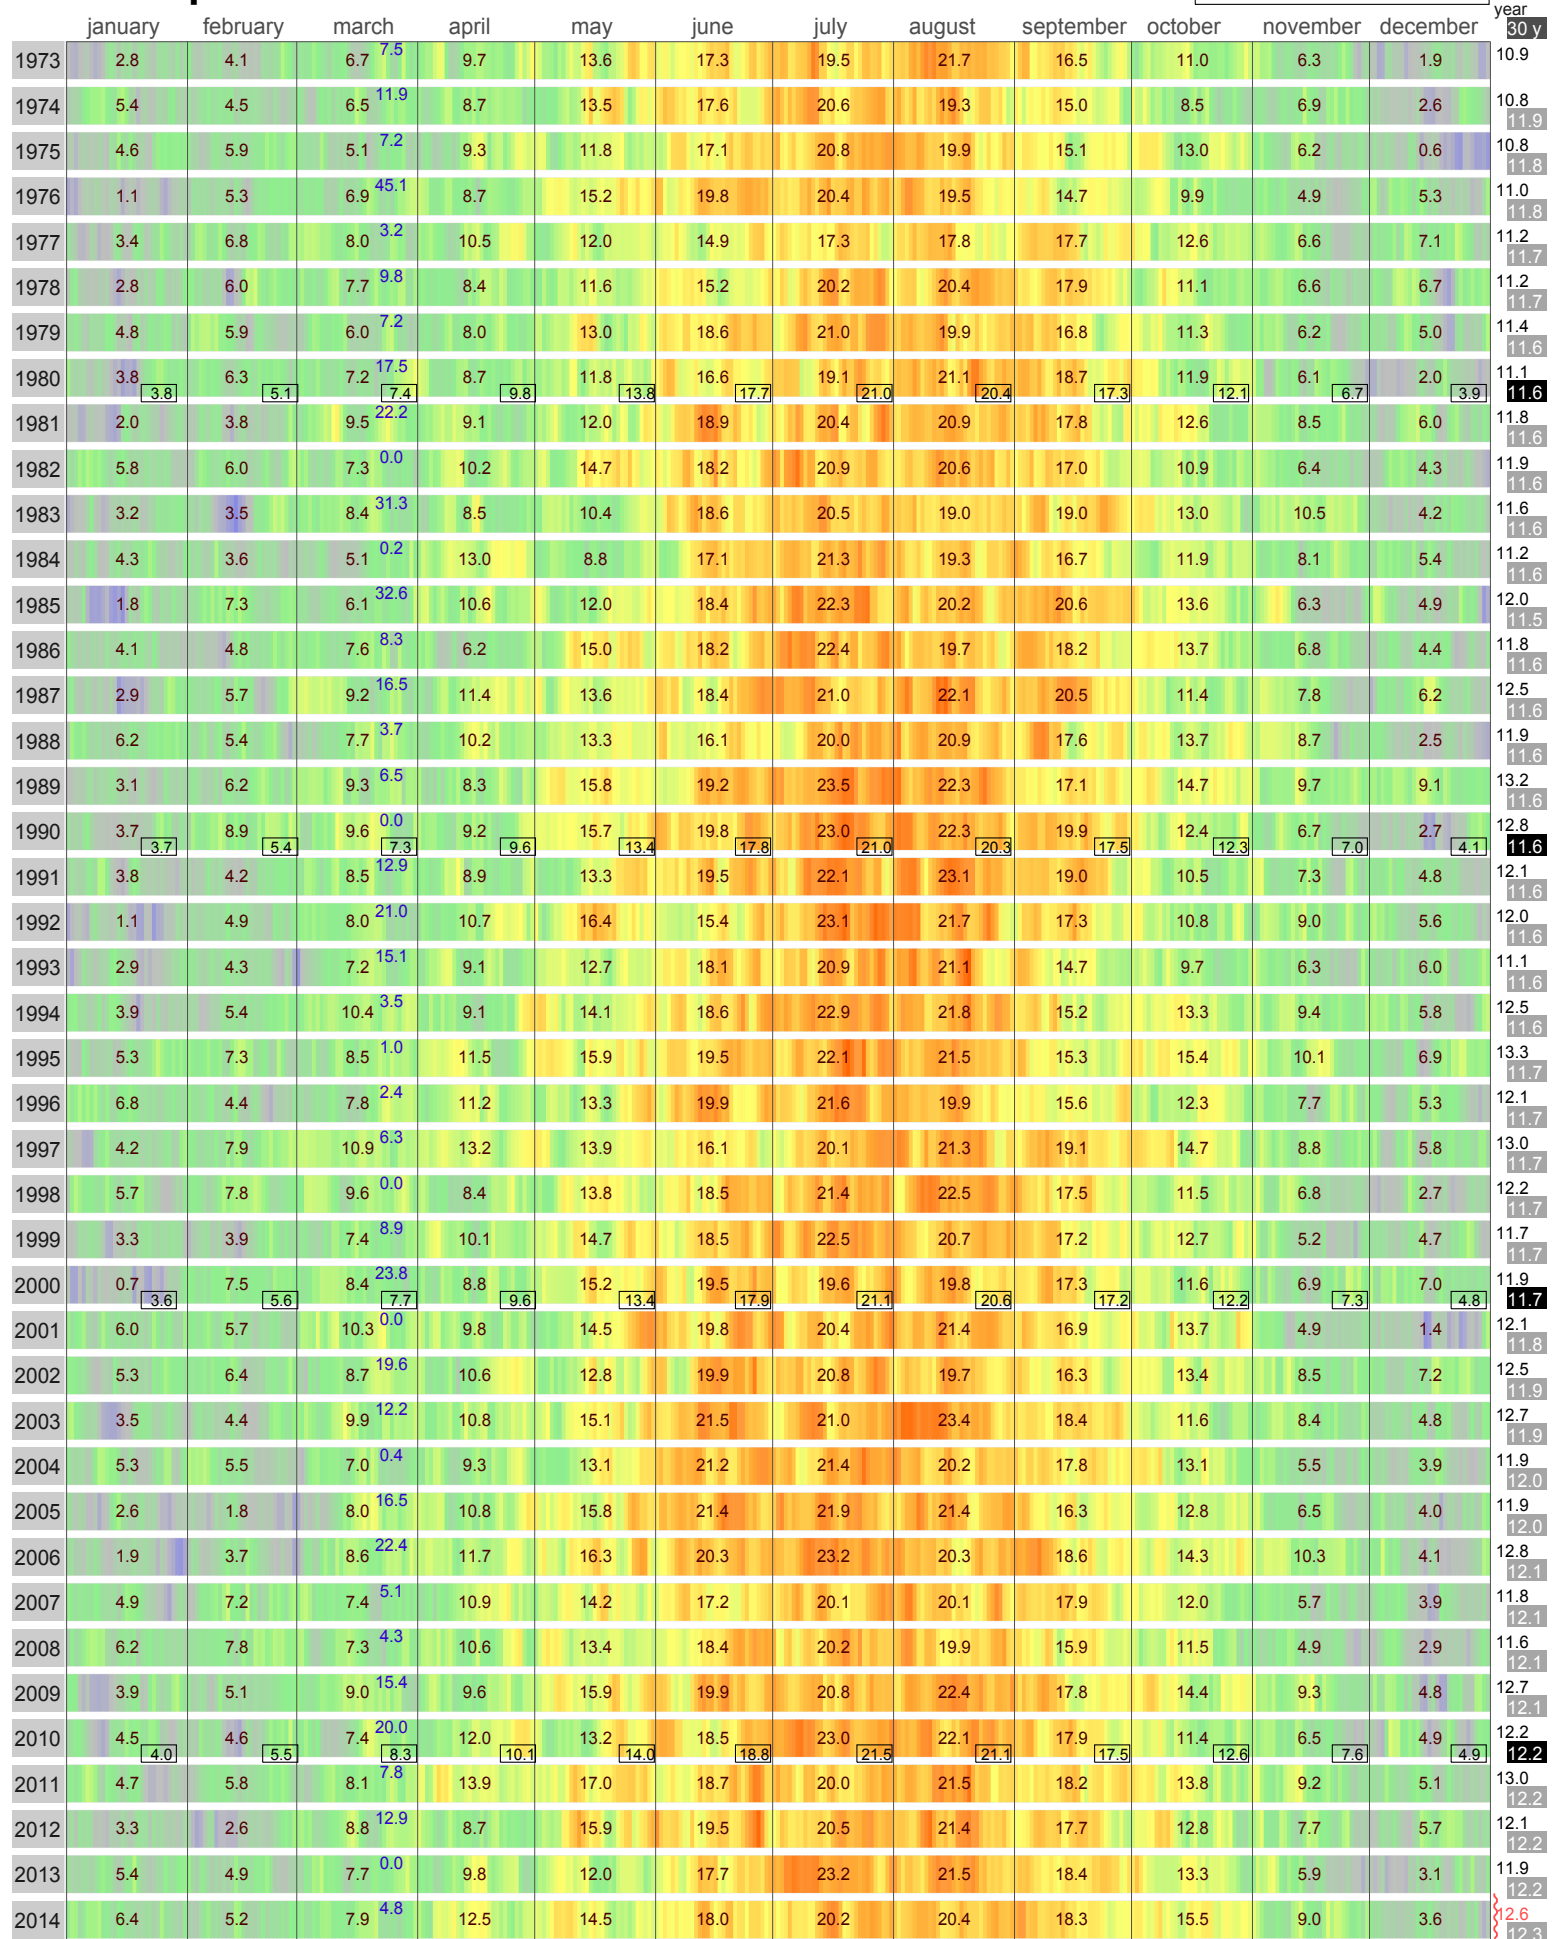

Mean Temperature

SALAMANCA SPAIN

ECA Id: Height: 40.96 N
233 790 m 5.50 W 

Hellmann Winter Number ↑

Validated data from source(s):
100882101177

⌋ Data updated with 'synoptical message from GTS' (non-validated)