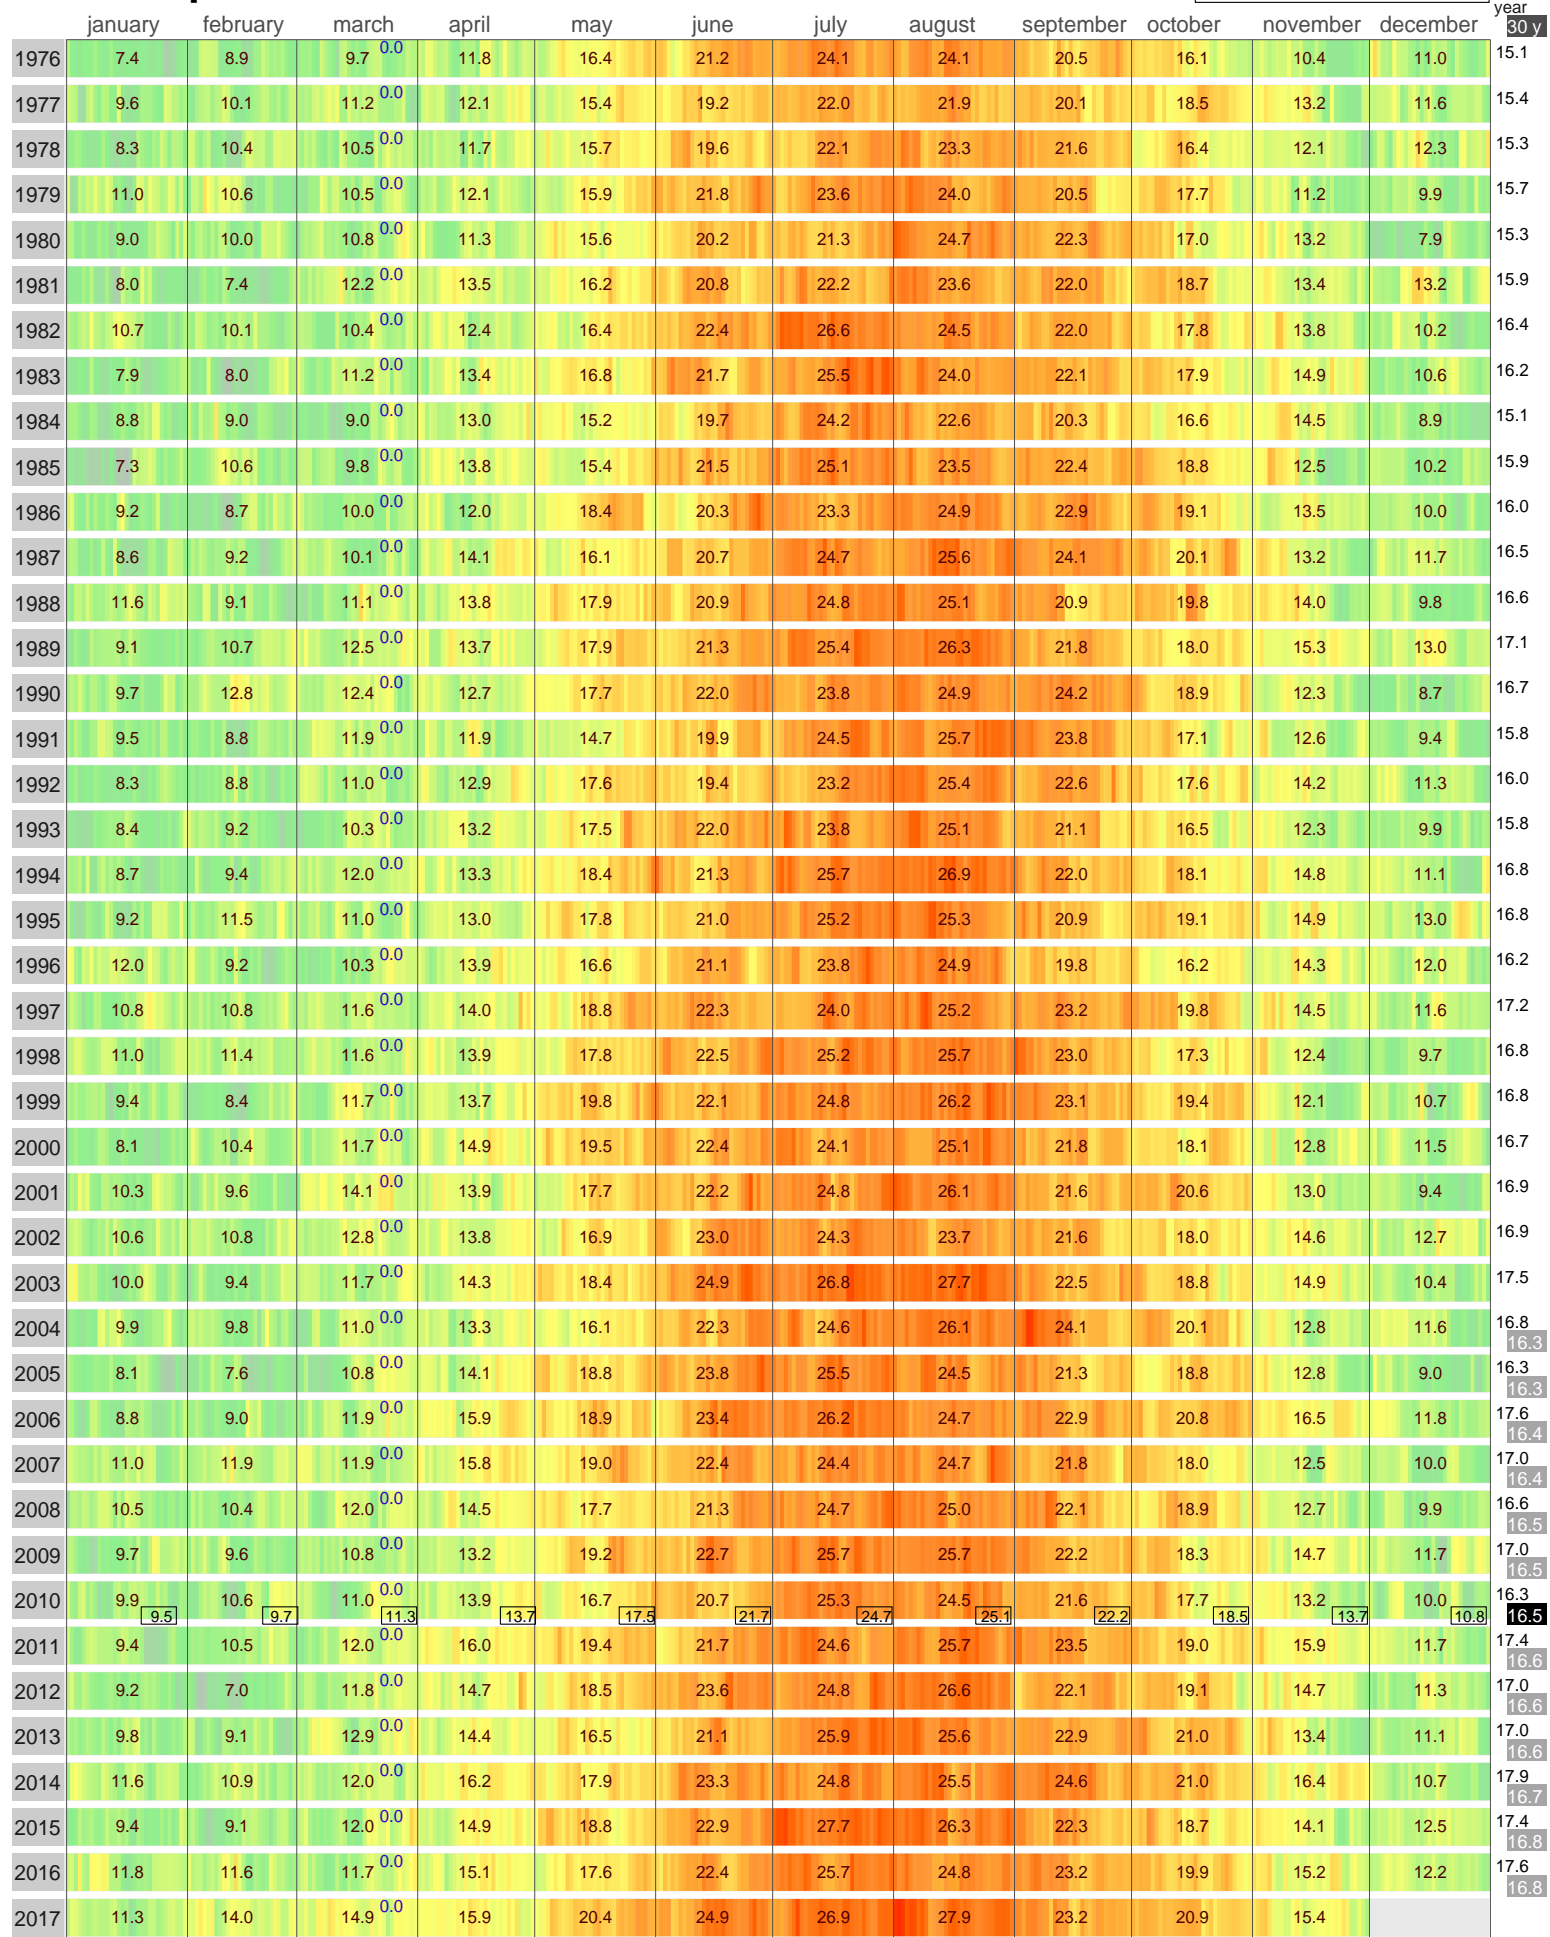

Mean Temperature

PALMA DE MALLORCA CMT SPAIN

ECA Id: 3918 Height: 3 m 39.56 N 2.63 E 

Hellmann Winter Number ↑

Validated data from source:
119868