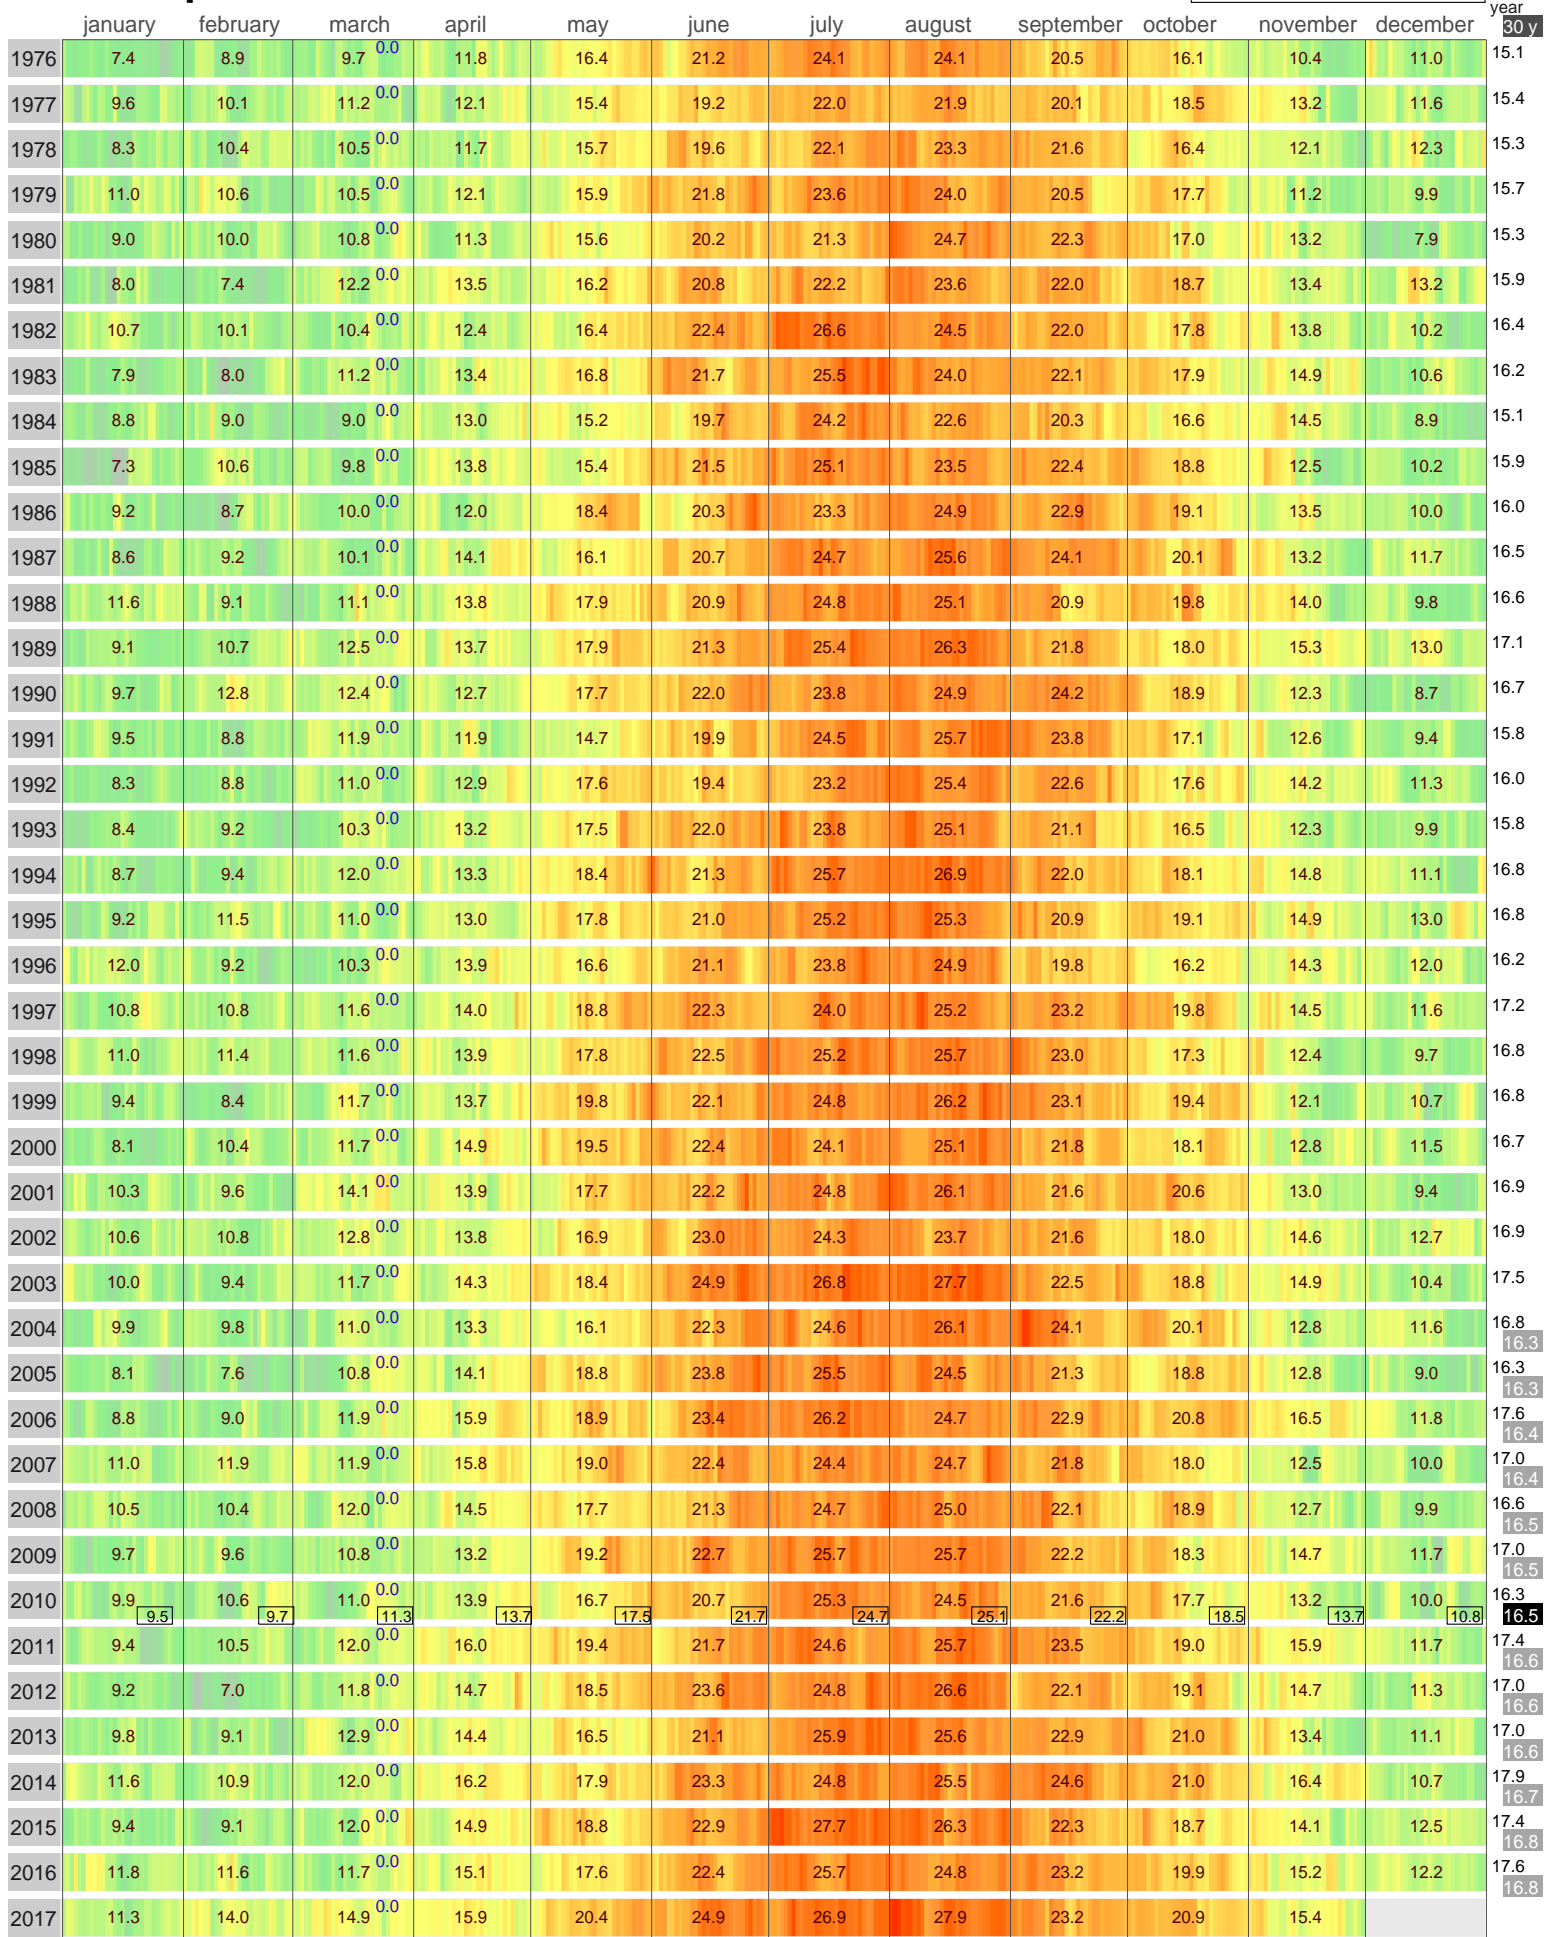

Mean Temperature

PALMA DE MALLORCA CMT SPAIN

ECA Id: 3918 Height: 3 m 39.56 N 2.63 E 

Hellmann Winter Number ↑

Validated data from source:
119868