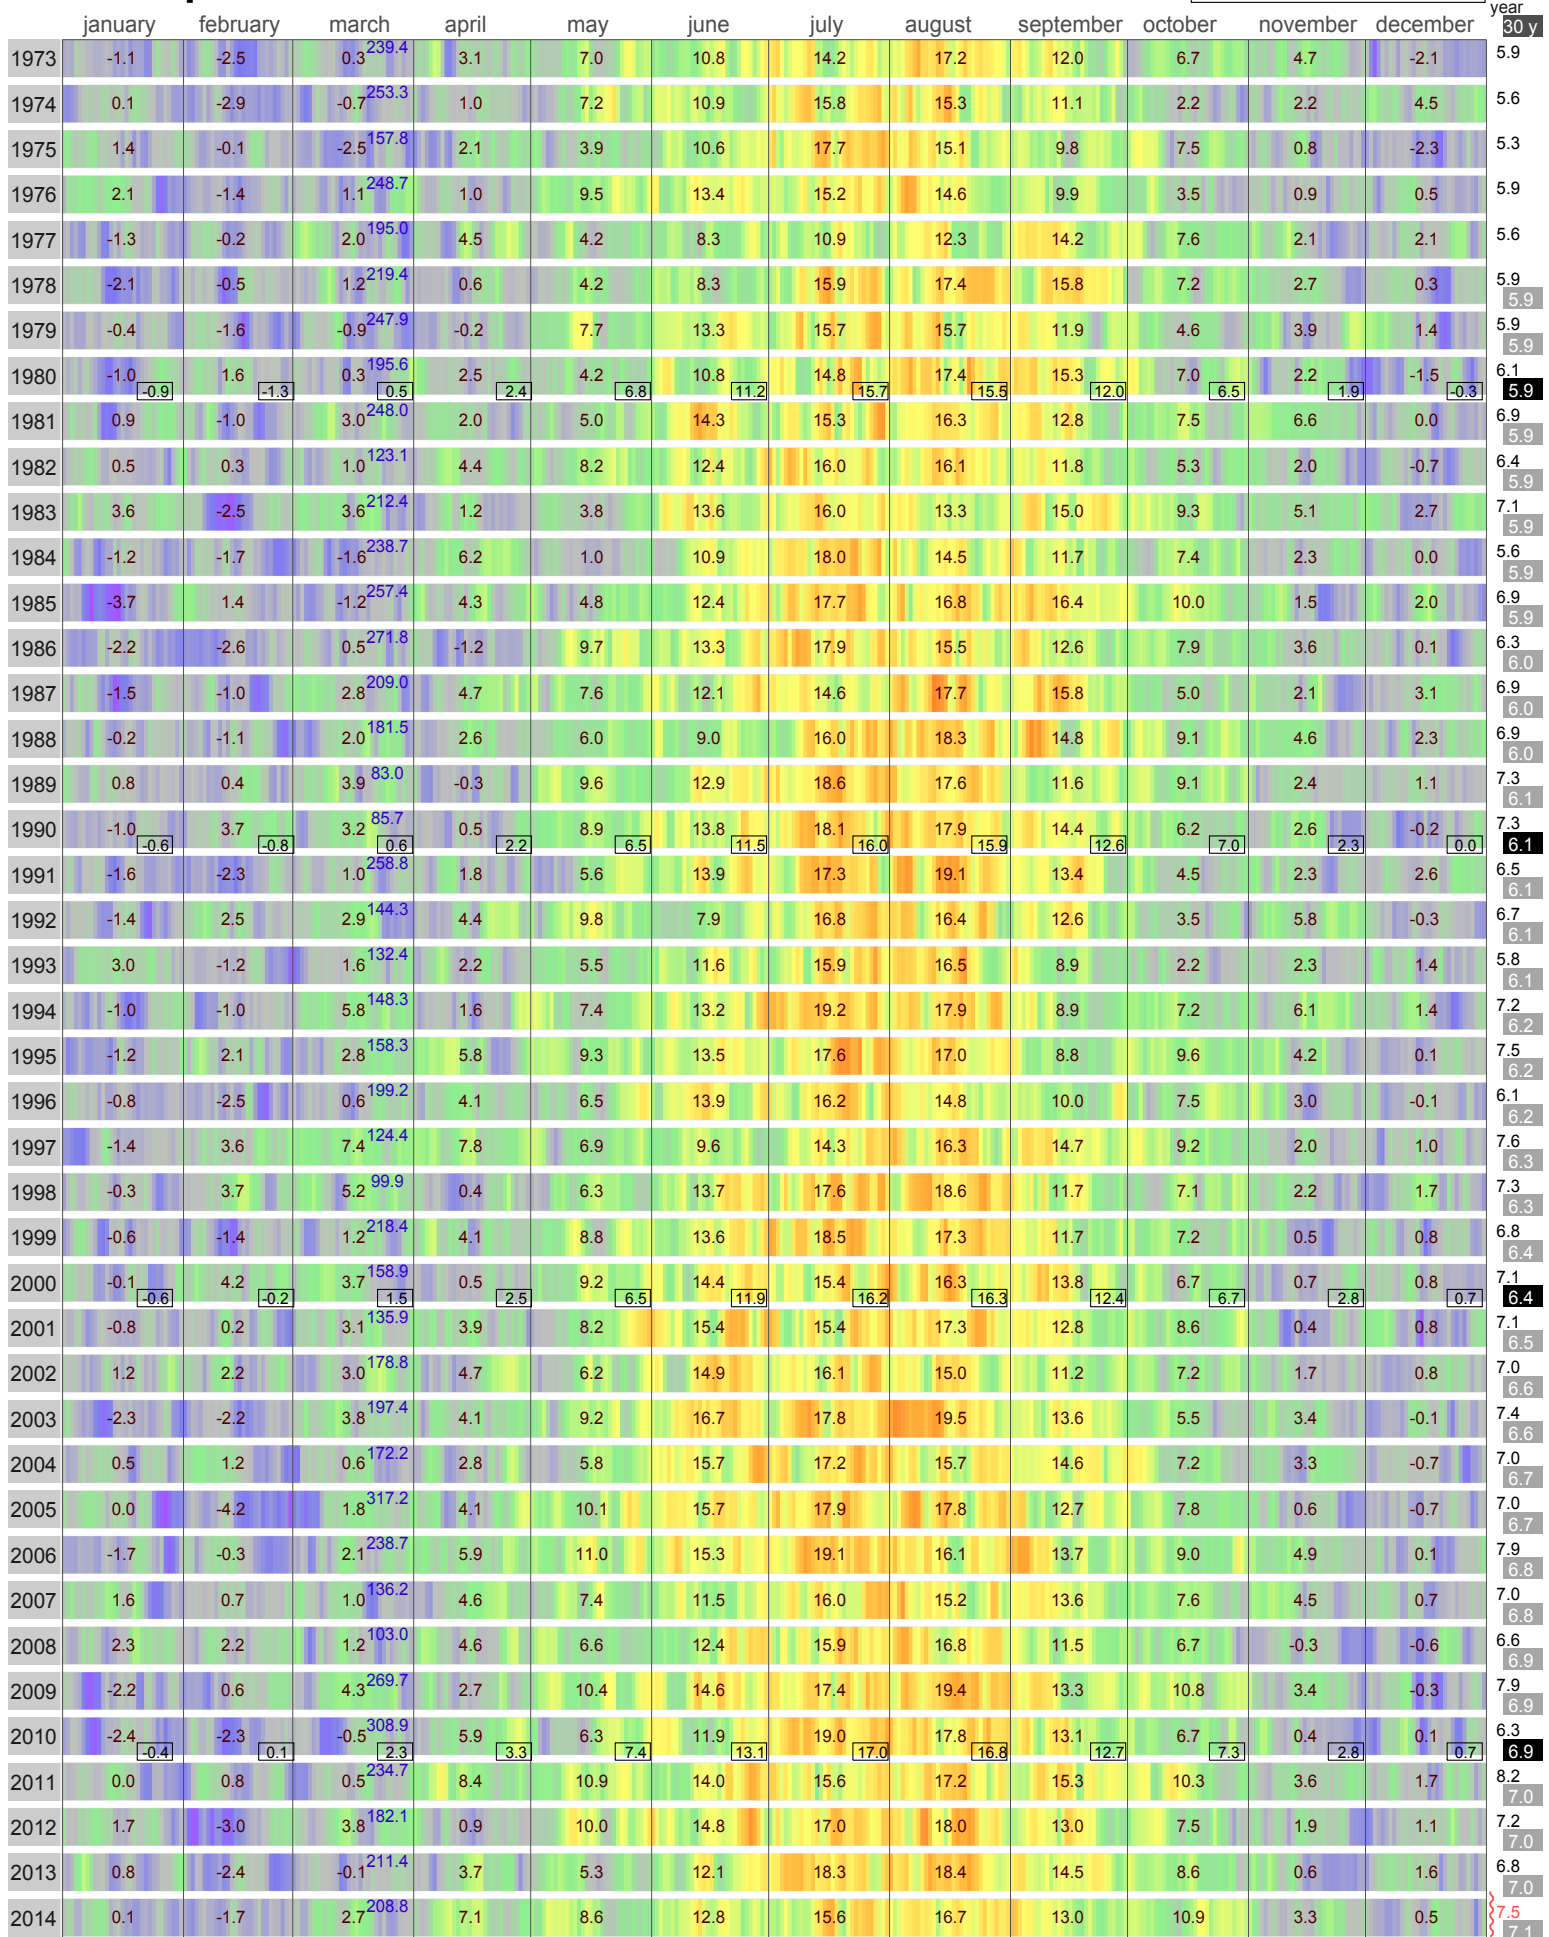

Mean Temperature

NAVACERRADA SPAIN

ECA Id: Height: 40.78 N
232 1894 m 4.01 W 

Hellmann Winter Number ↑

Validated data from source(s):
100881

Data updated with 'synoptical message from GTS' (non-validated)