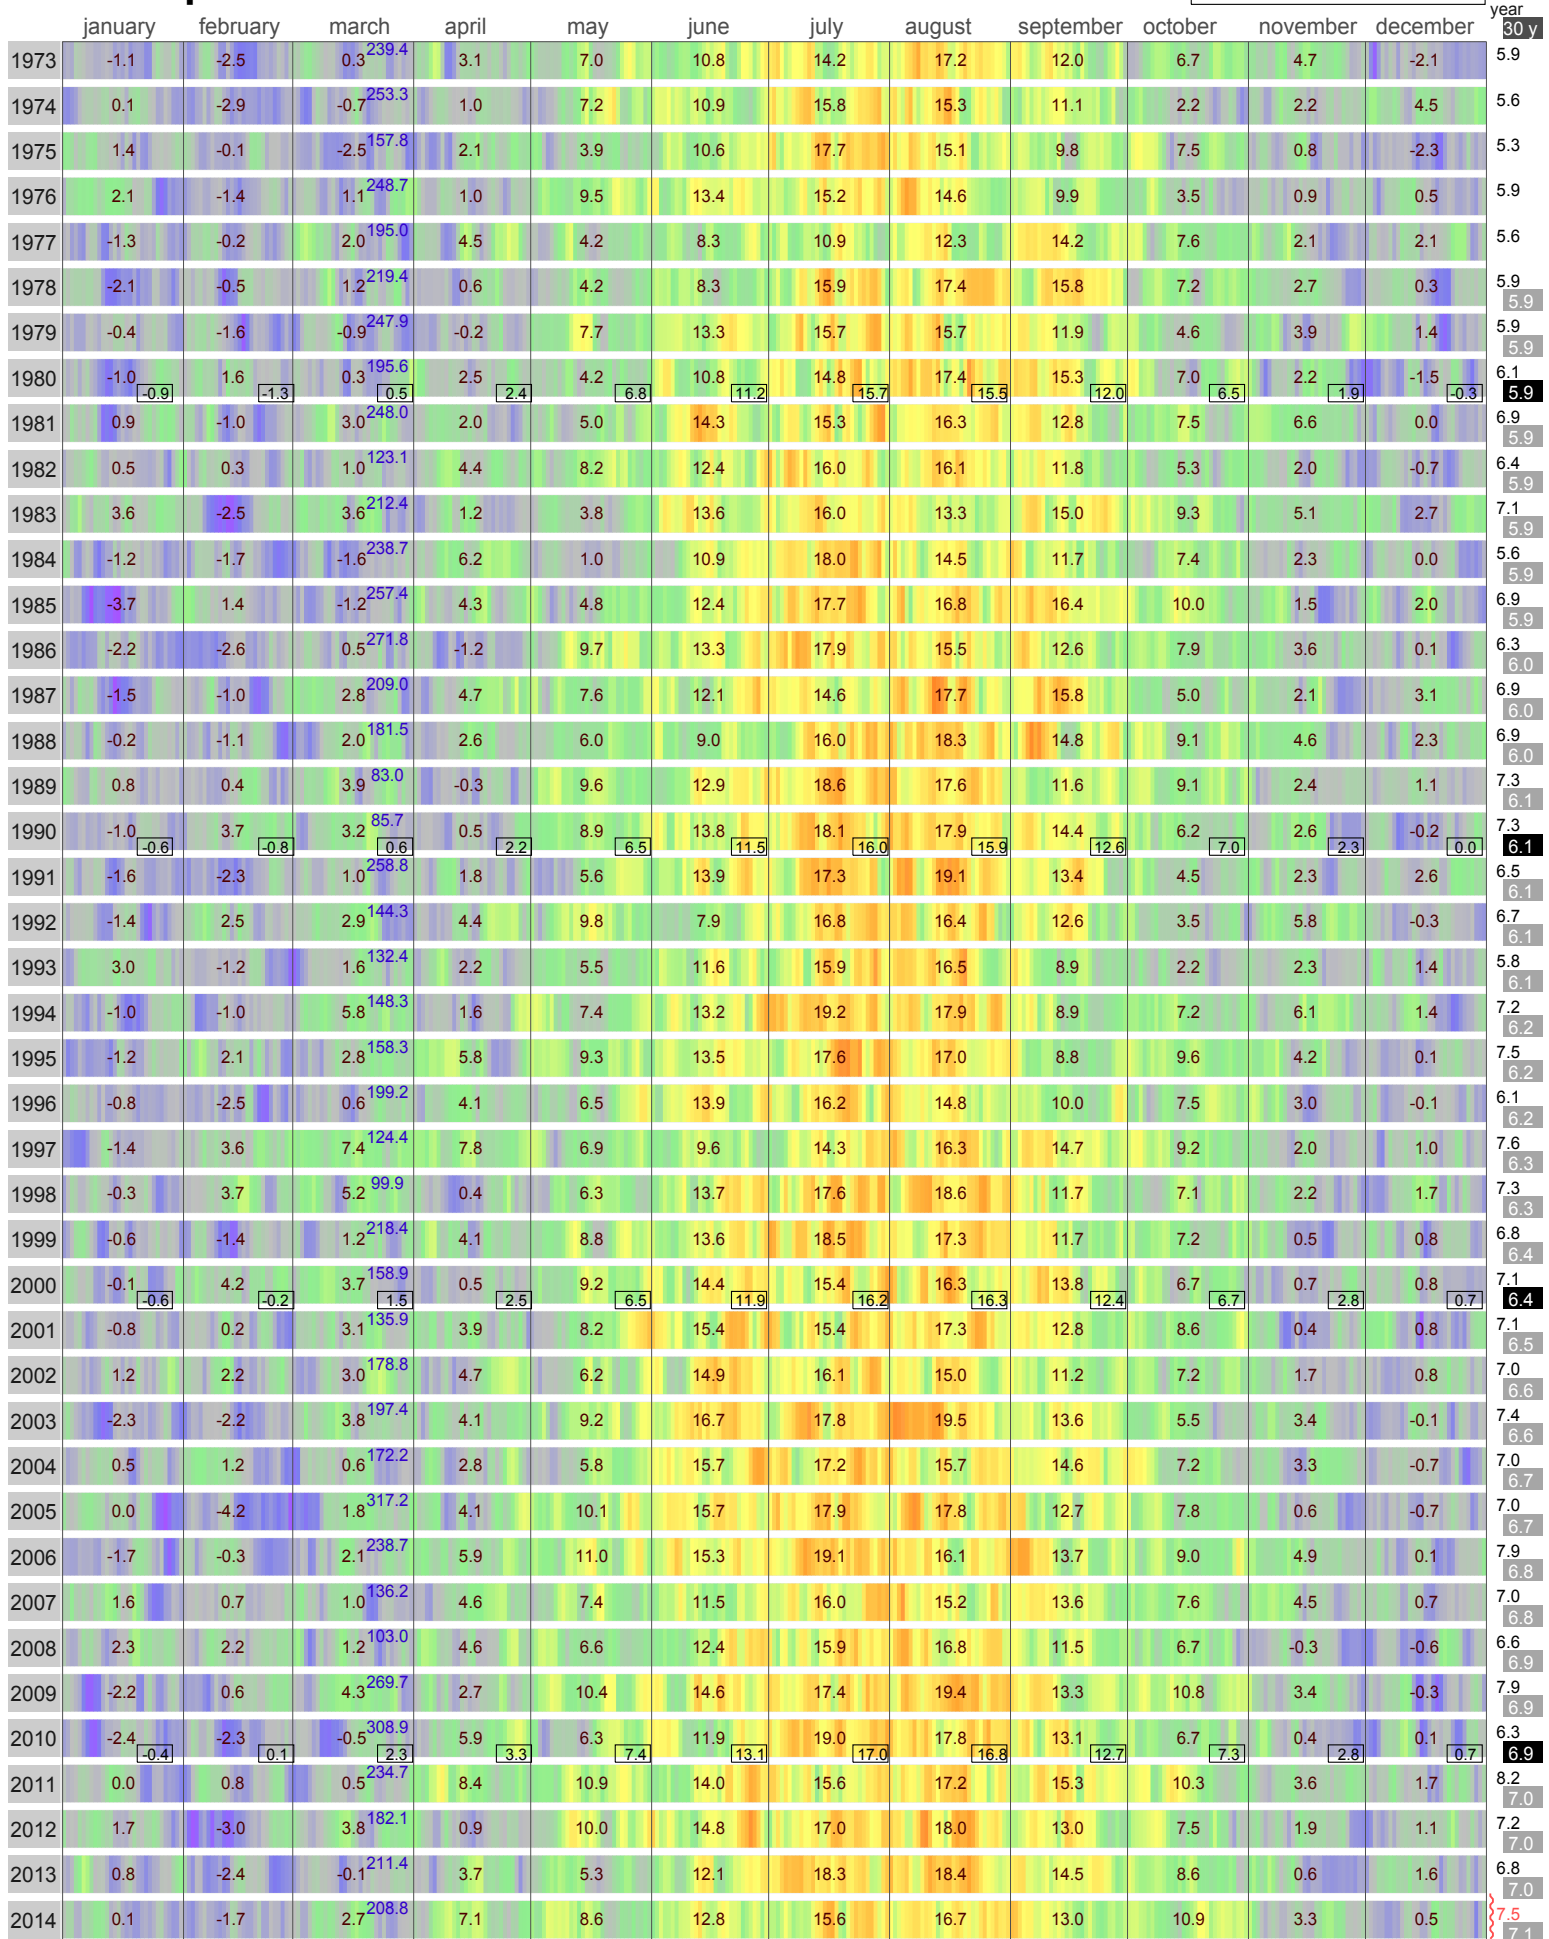

Mean Temperature

NAVACERRADA SPAIN

ECA Id: Height: 40.78 N
232 1894 m 4.01 W 

Hellmann Winter Number ↑

Validated data from source(s):
100881

Data updated with 'synoptical message from GTS' (non-validated)