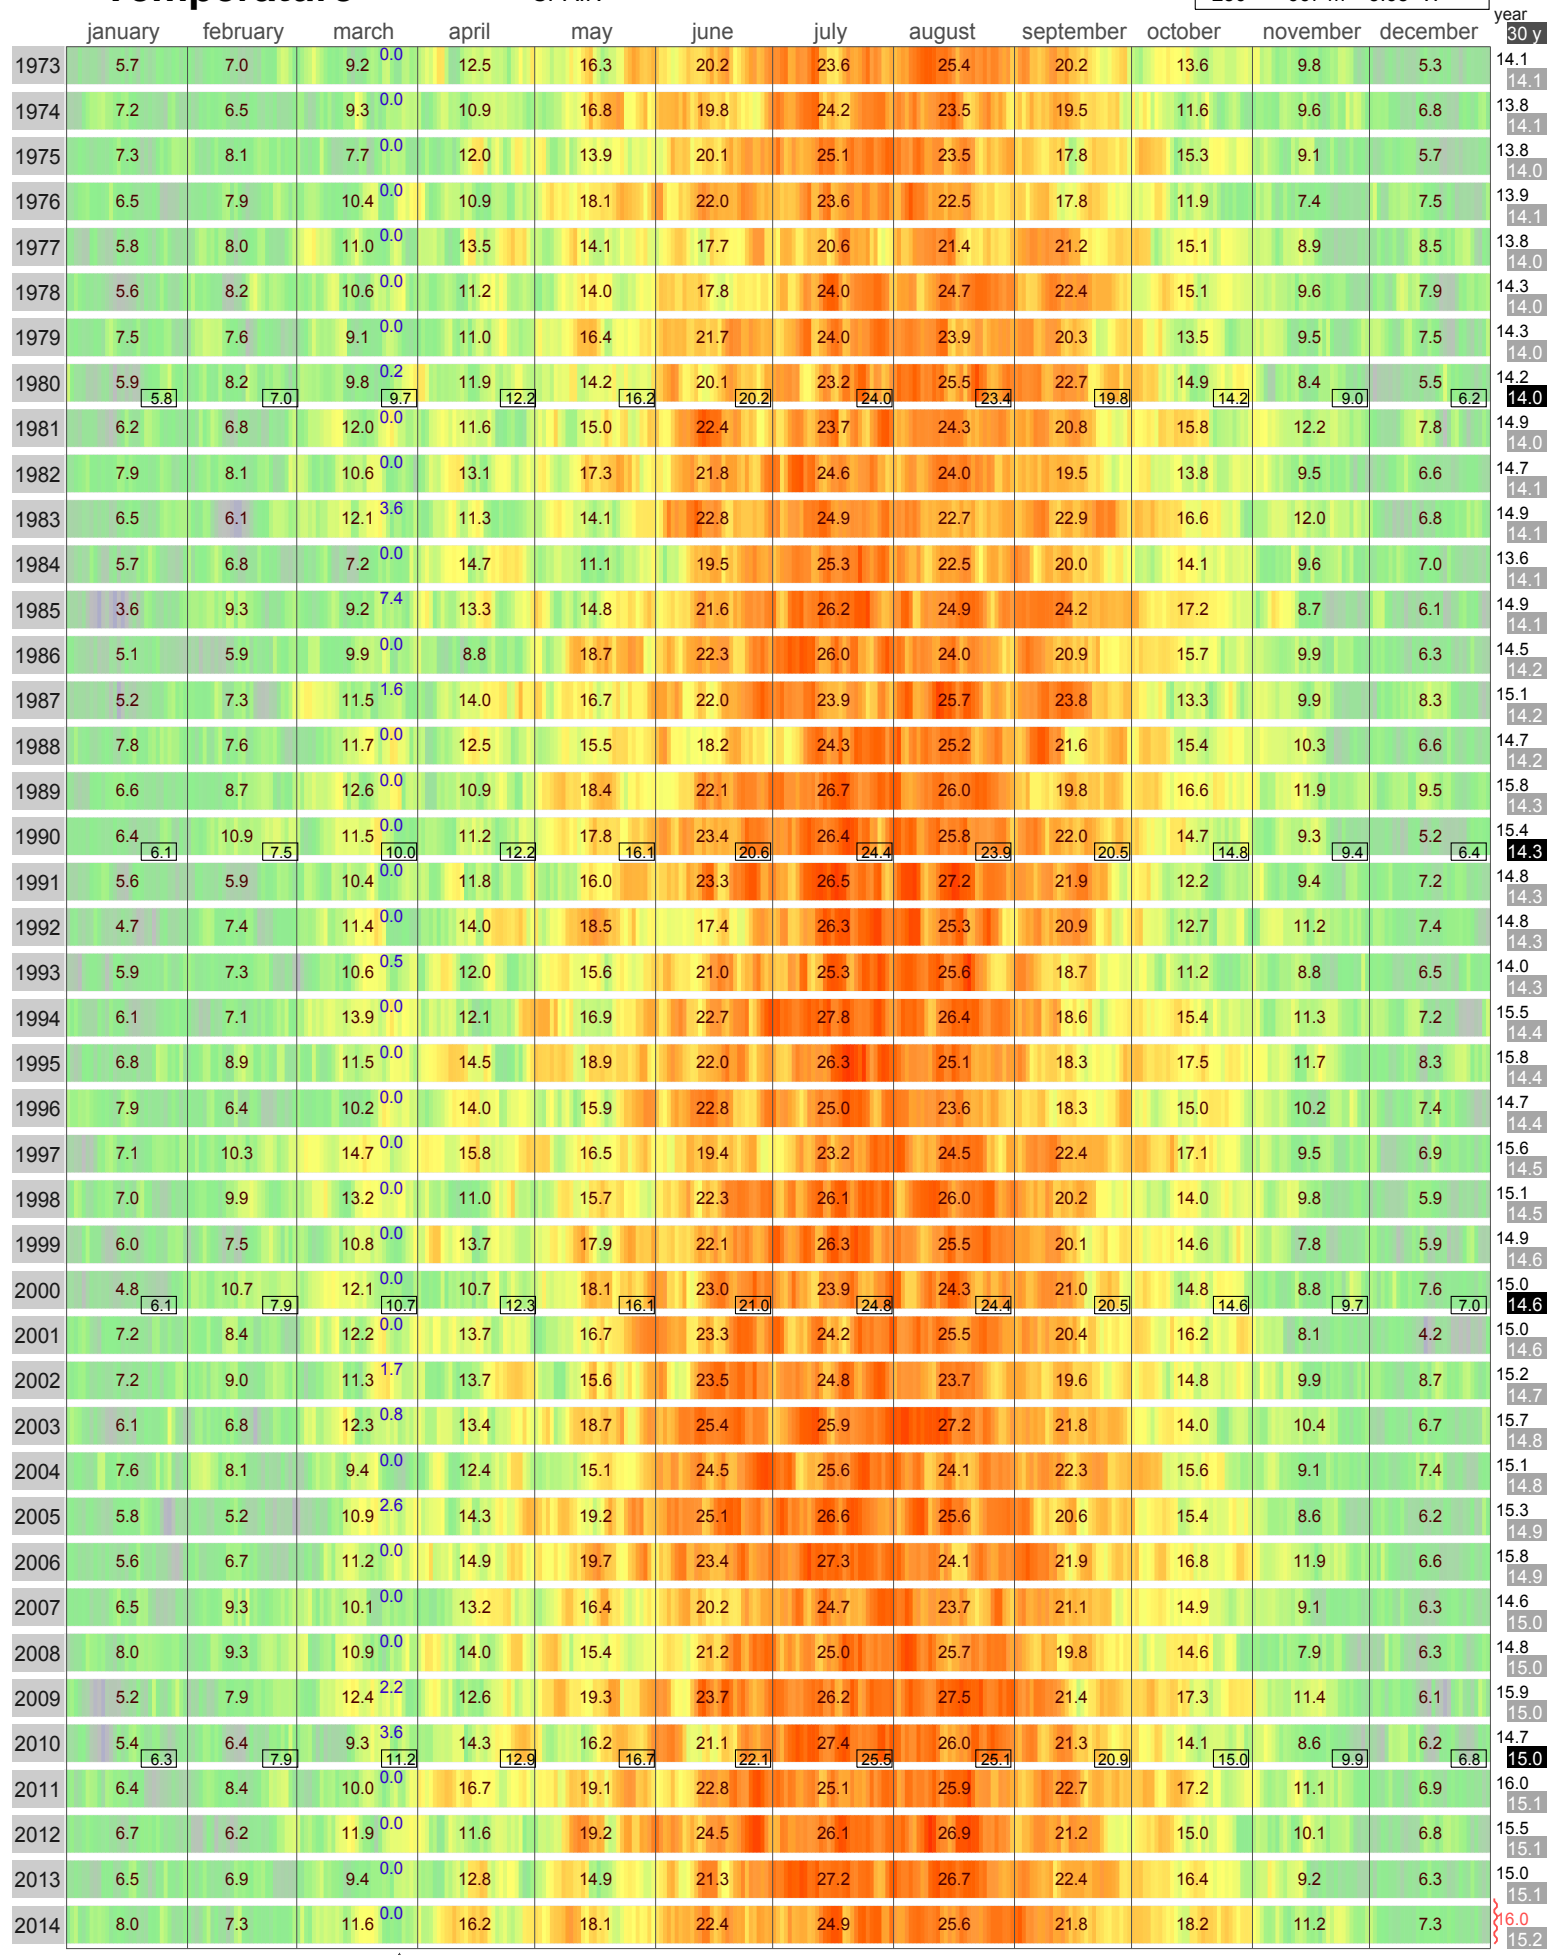

# Mean Temperature

MADRID  
SPAIN

ECA Id: Height: 40.41 N  
230 667 m 3.68 W 

Hellmann Winter Number ↑

Validated data from source(s):  
101000120282

Data updated with 'synoptical message from GTS' (non-validated)

Original source: [Agencia Estatal de Meteorología AEMET](http://www.aemet.es)

Blended and updated data taken from <http://www.ecad.eu>. See website for details about blending.

Calculation and Graphics: © Bart Vreeken, LogboekWeer.nl