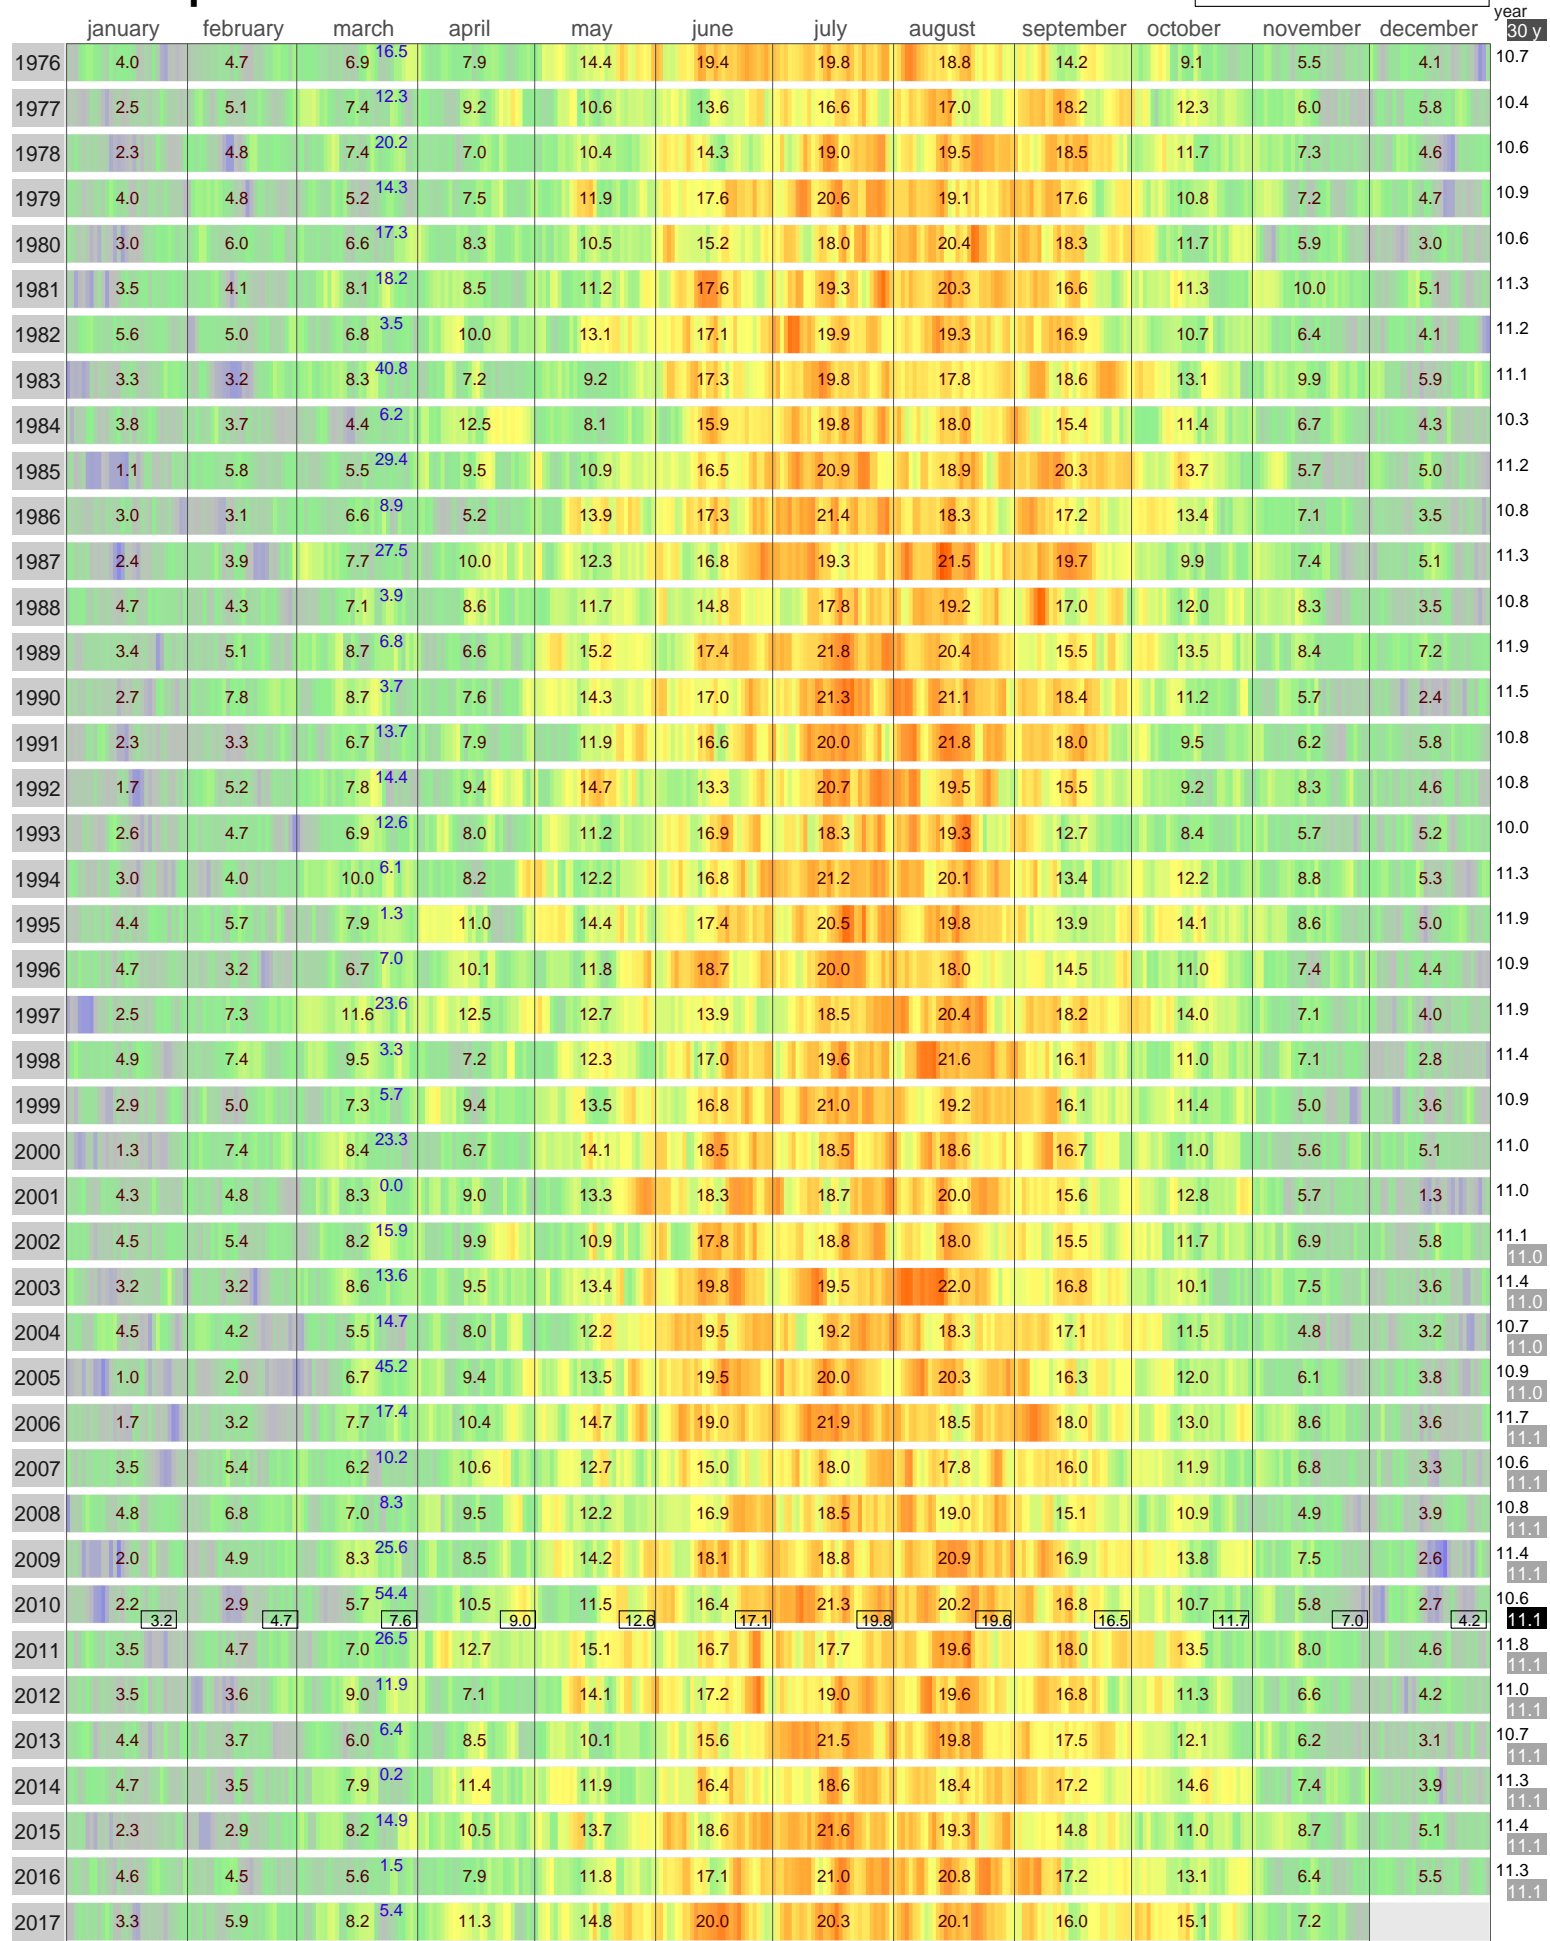

Mean Temperature

LEON VIRGEN DEL CAMINO SPAIN

ECA Id: Height: 42.59 N
1397 916 m 4.35 W 

Hellmann Winter Number ↑

Validated data from source:
120219