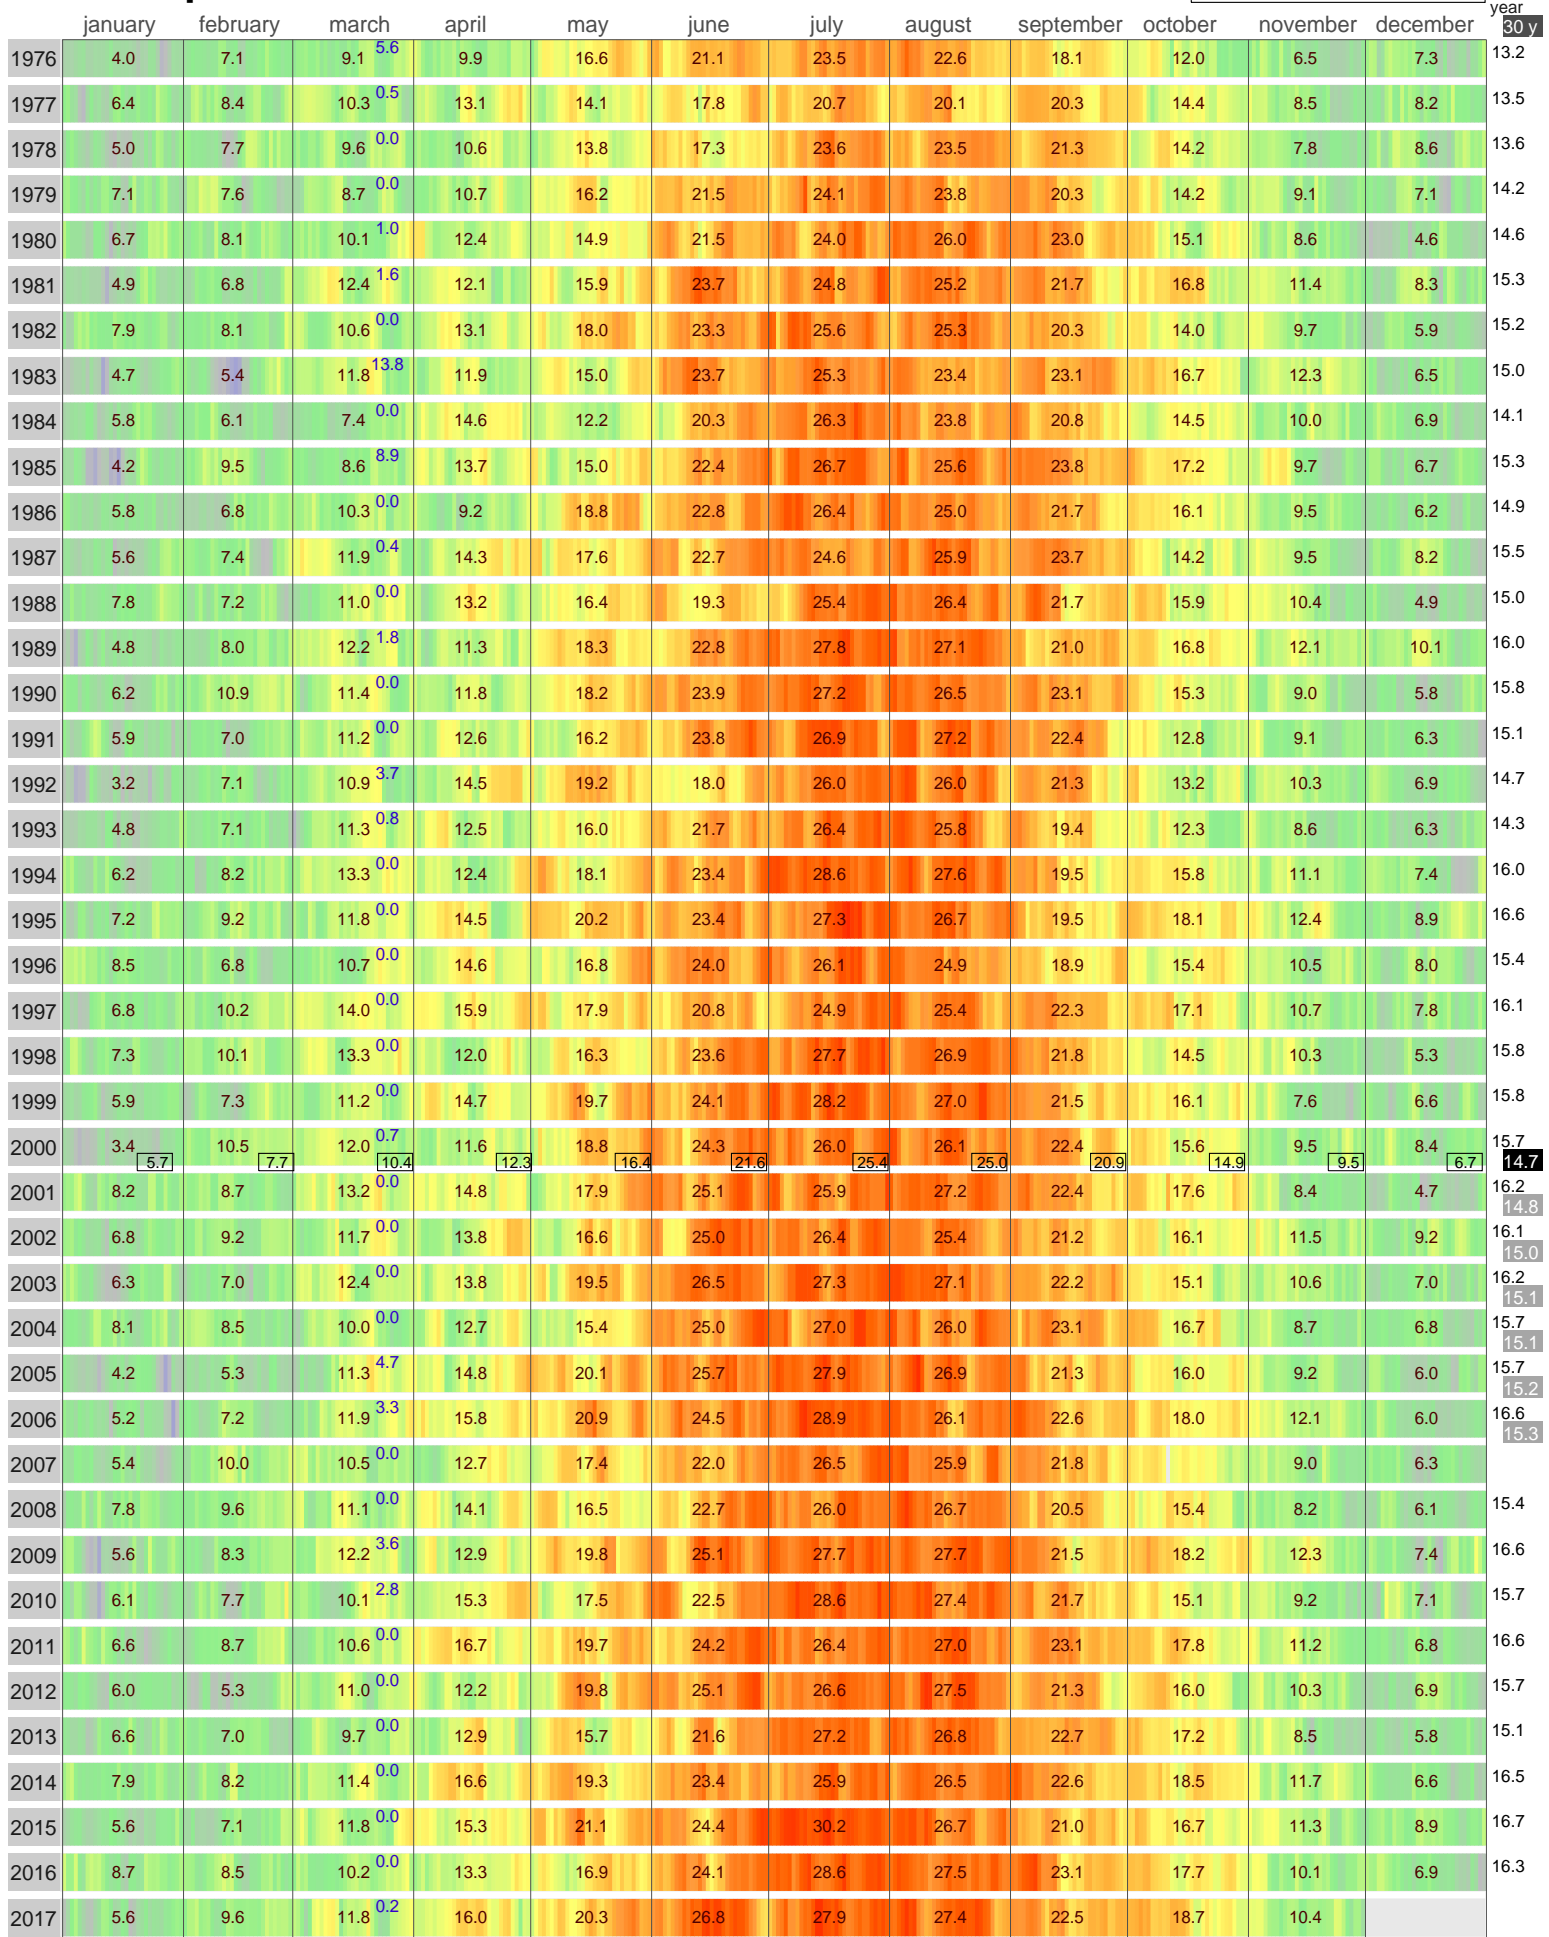

# Mean Temperature

CIUDAD REAL  
SPAIN

ECA Id: 416 Height: 38.99 N  
628 m 2.08 W 

Hellmann Winter Number  ↑

Validated data from source:  
120030