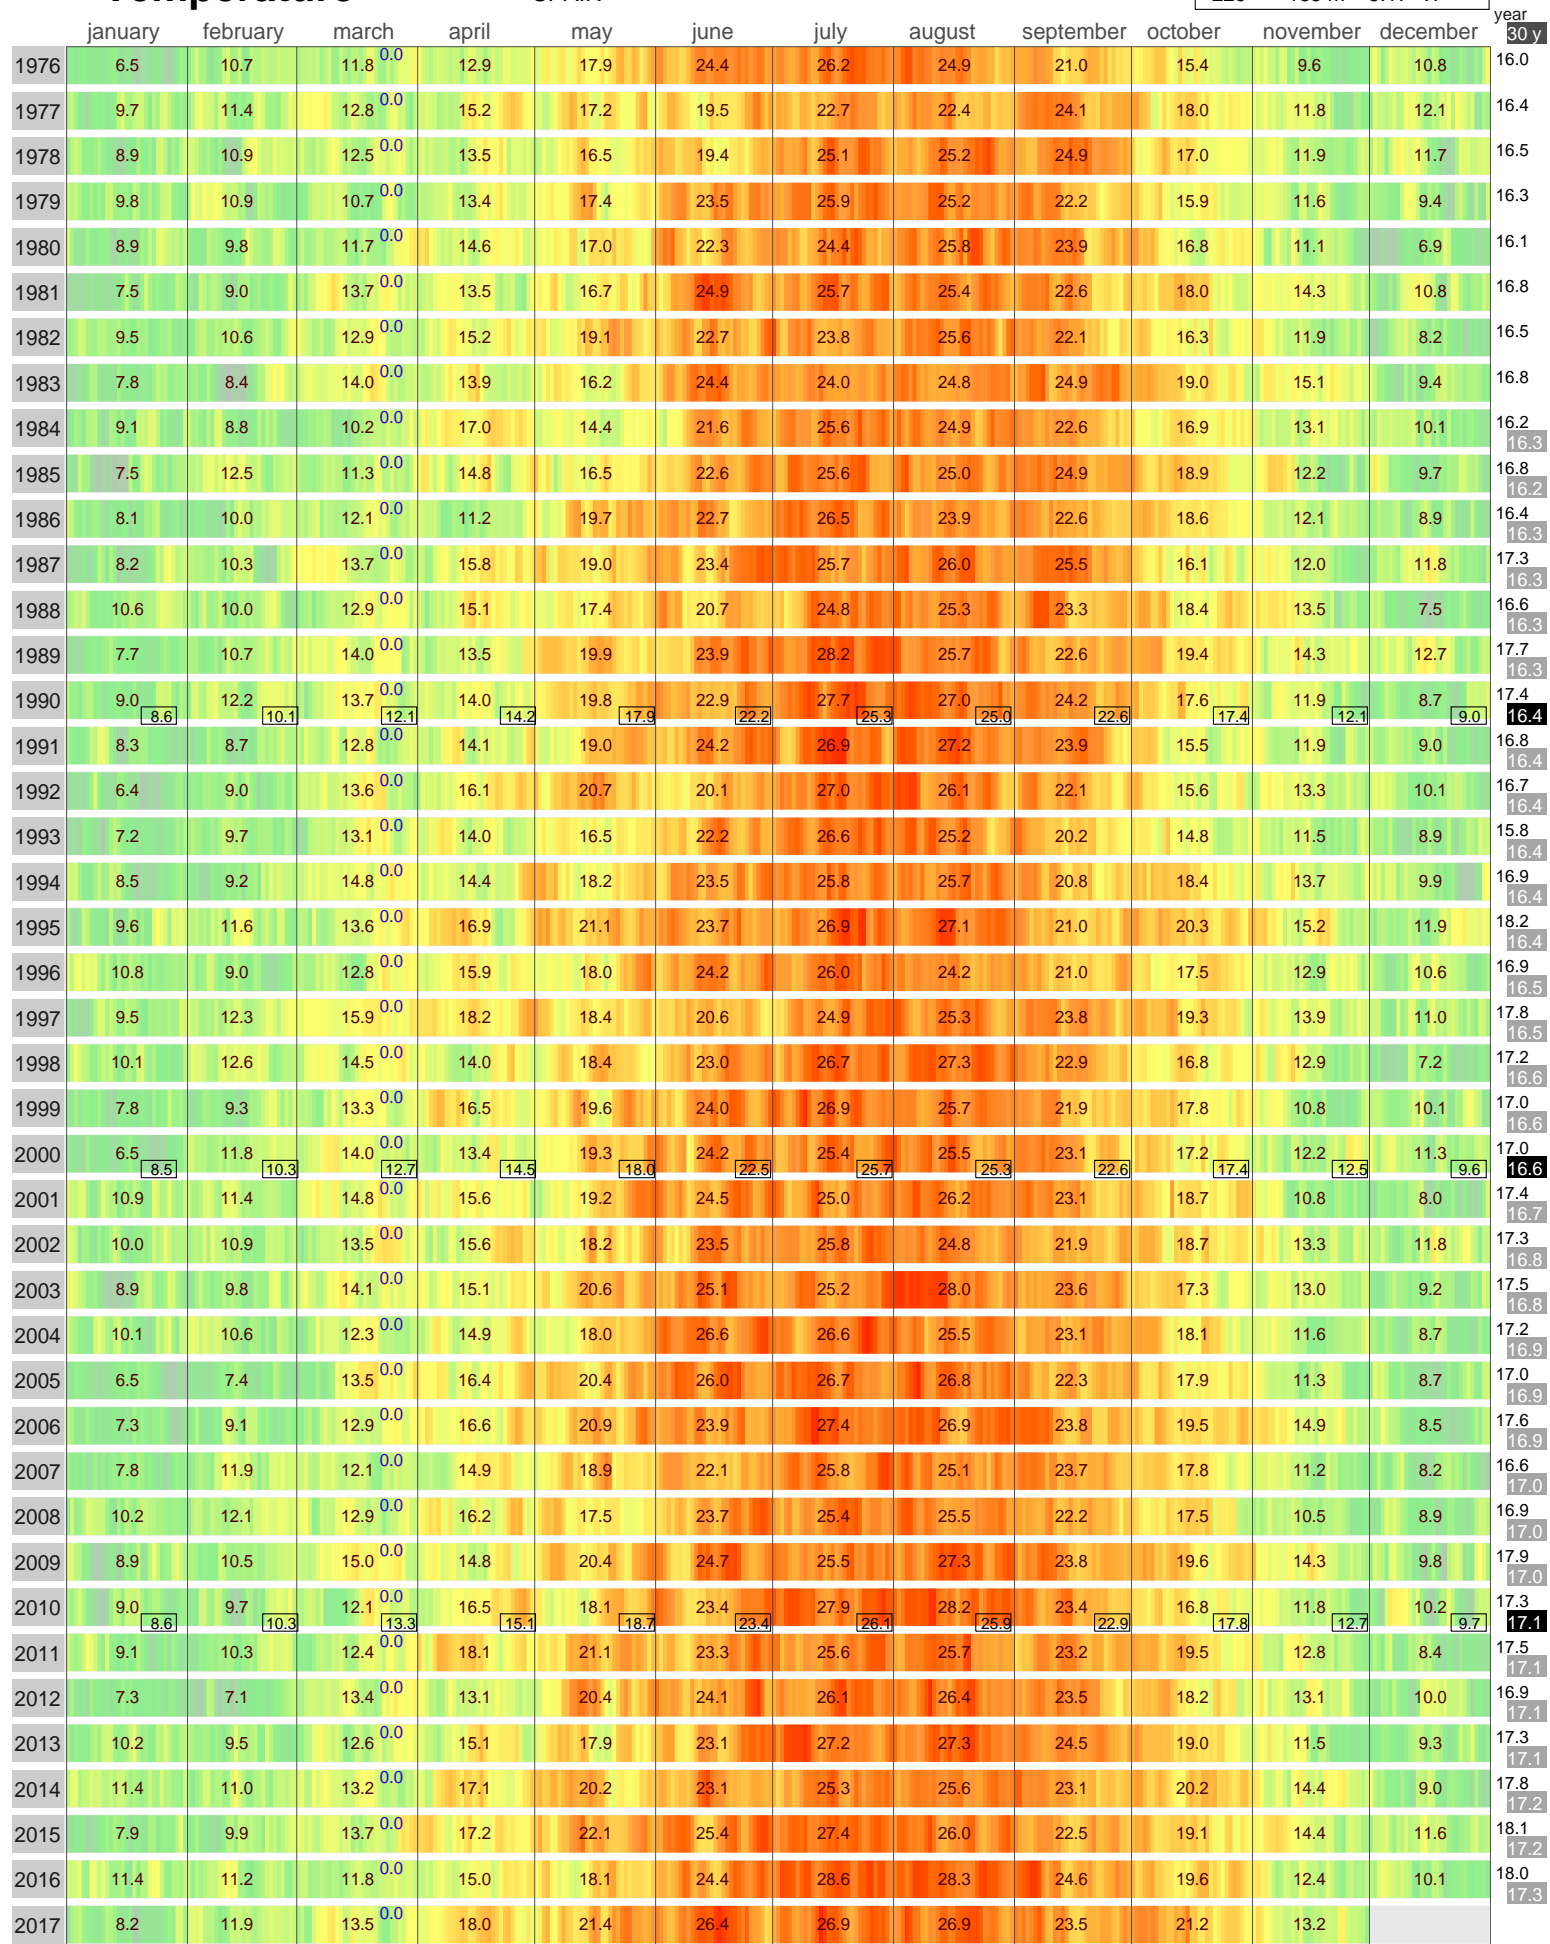

Mean Temperature

BADAJOS-TALAVERA LA REAL SPAIN

ECA Id: 229 Height: 185 m
38.88 N 5.17 W 

Hellmann Winter Number ↑

Validated data from source:
100879