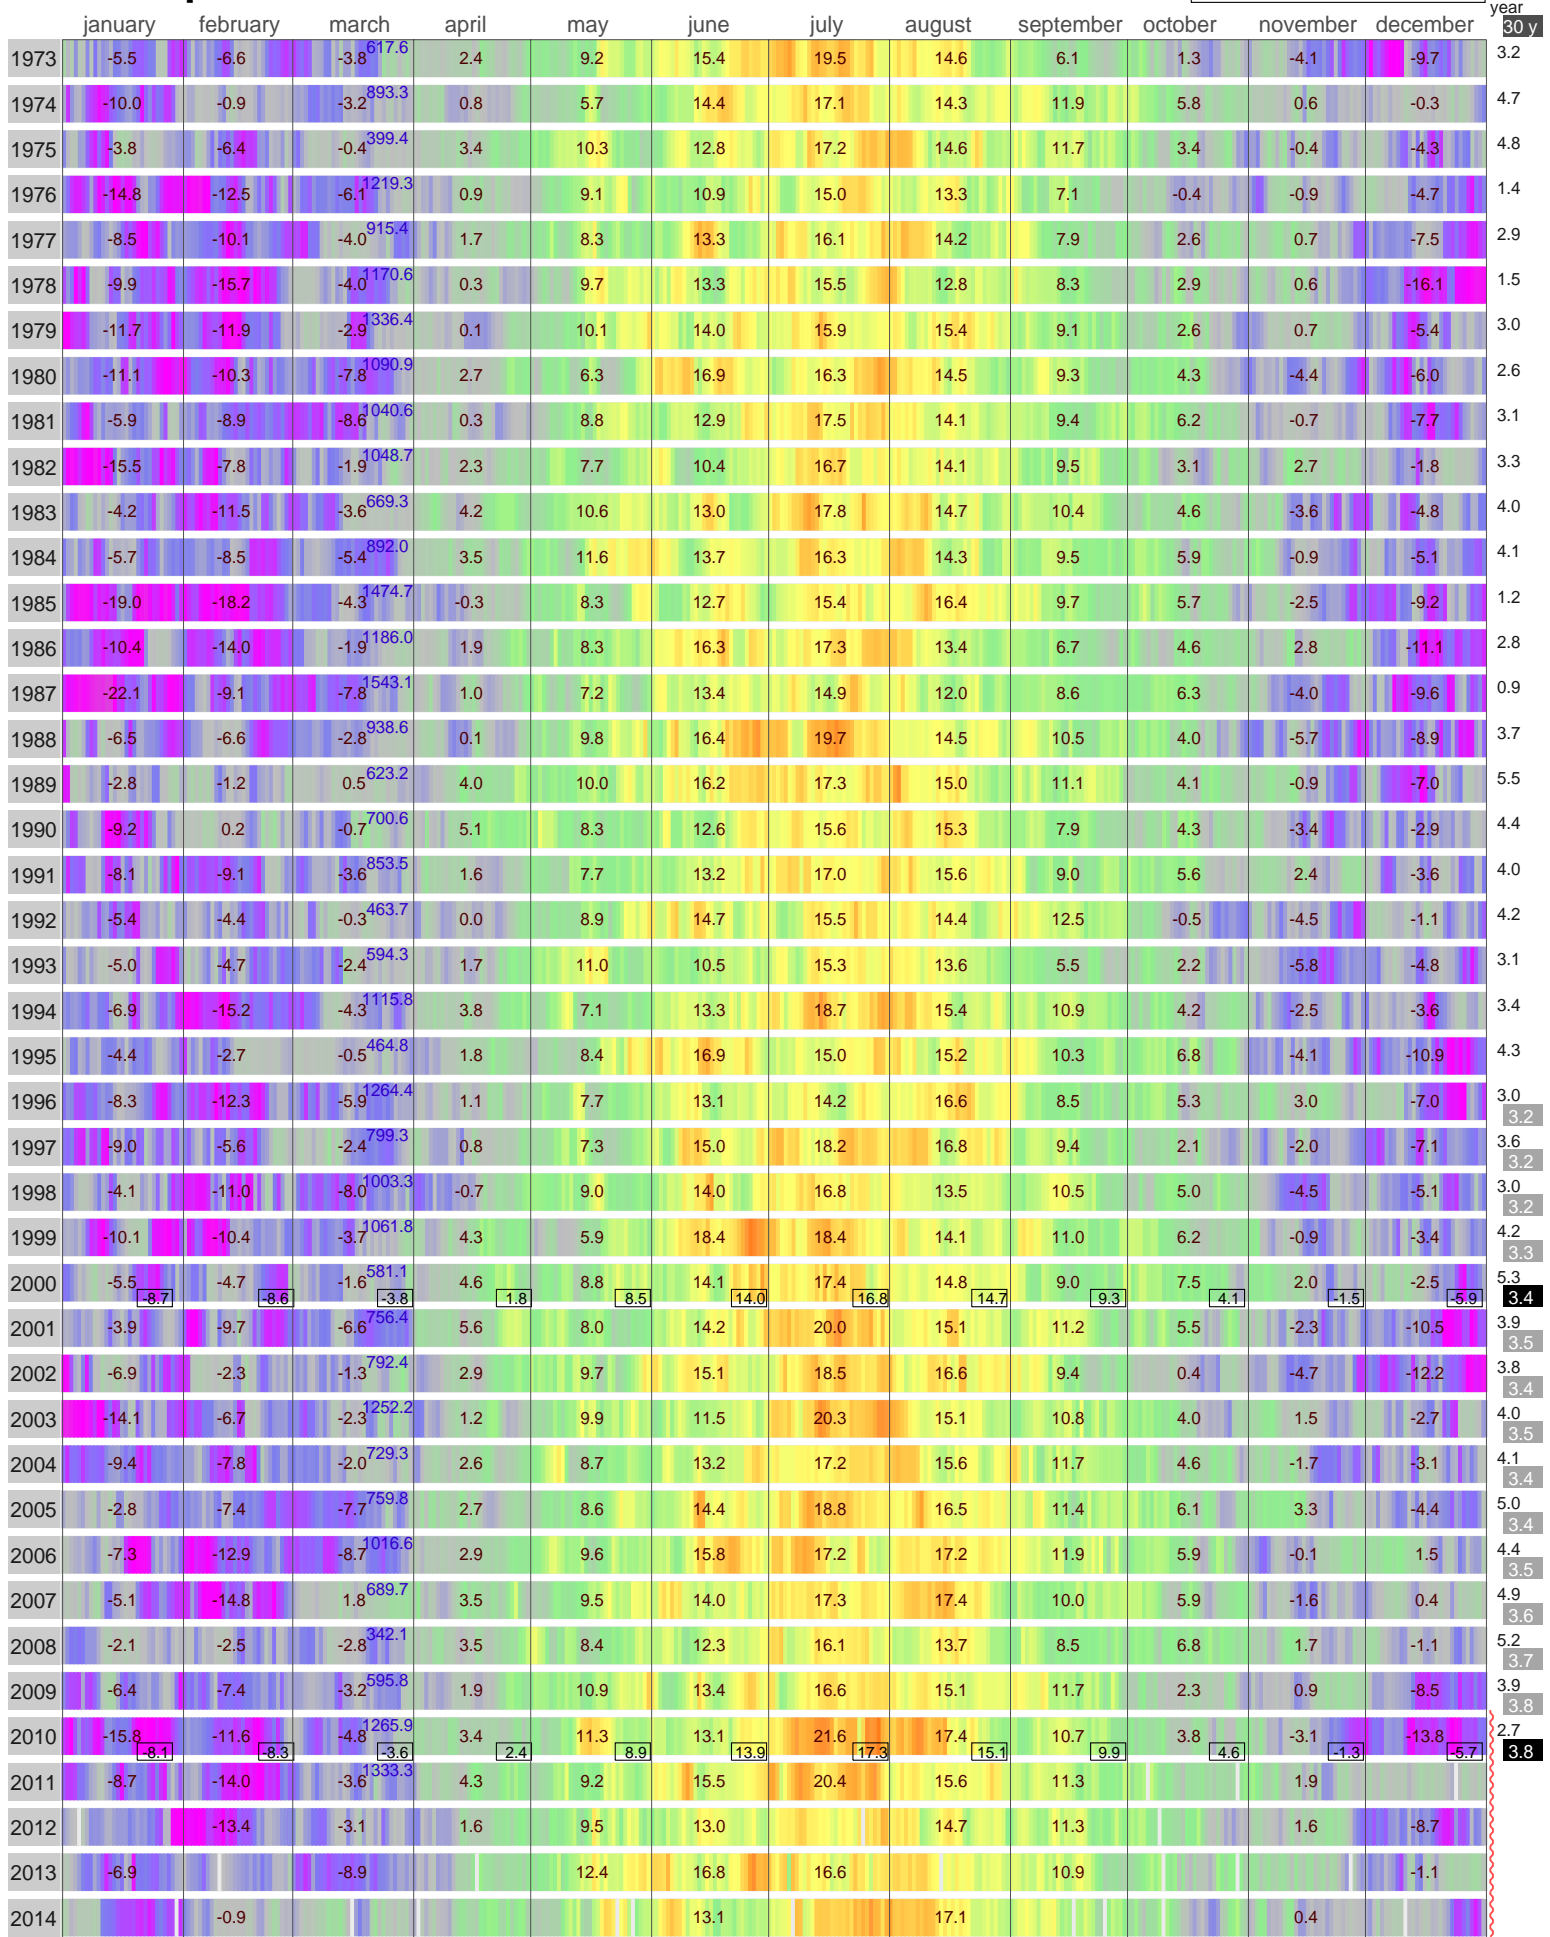

Mean Temperature

SORTAVALA RUSSIAN FEDERATION

ECA Id: 98 Height: 17 m
61.72 N 30.72 E 

Hellmann Winter Number 

Validated data from source(s):
381

Data updated with 'synoptical message from GTS' (non-validated)