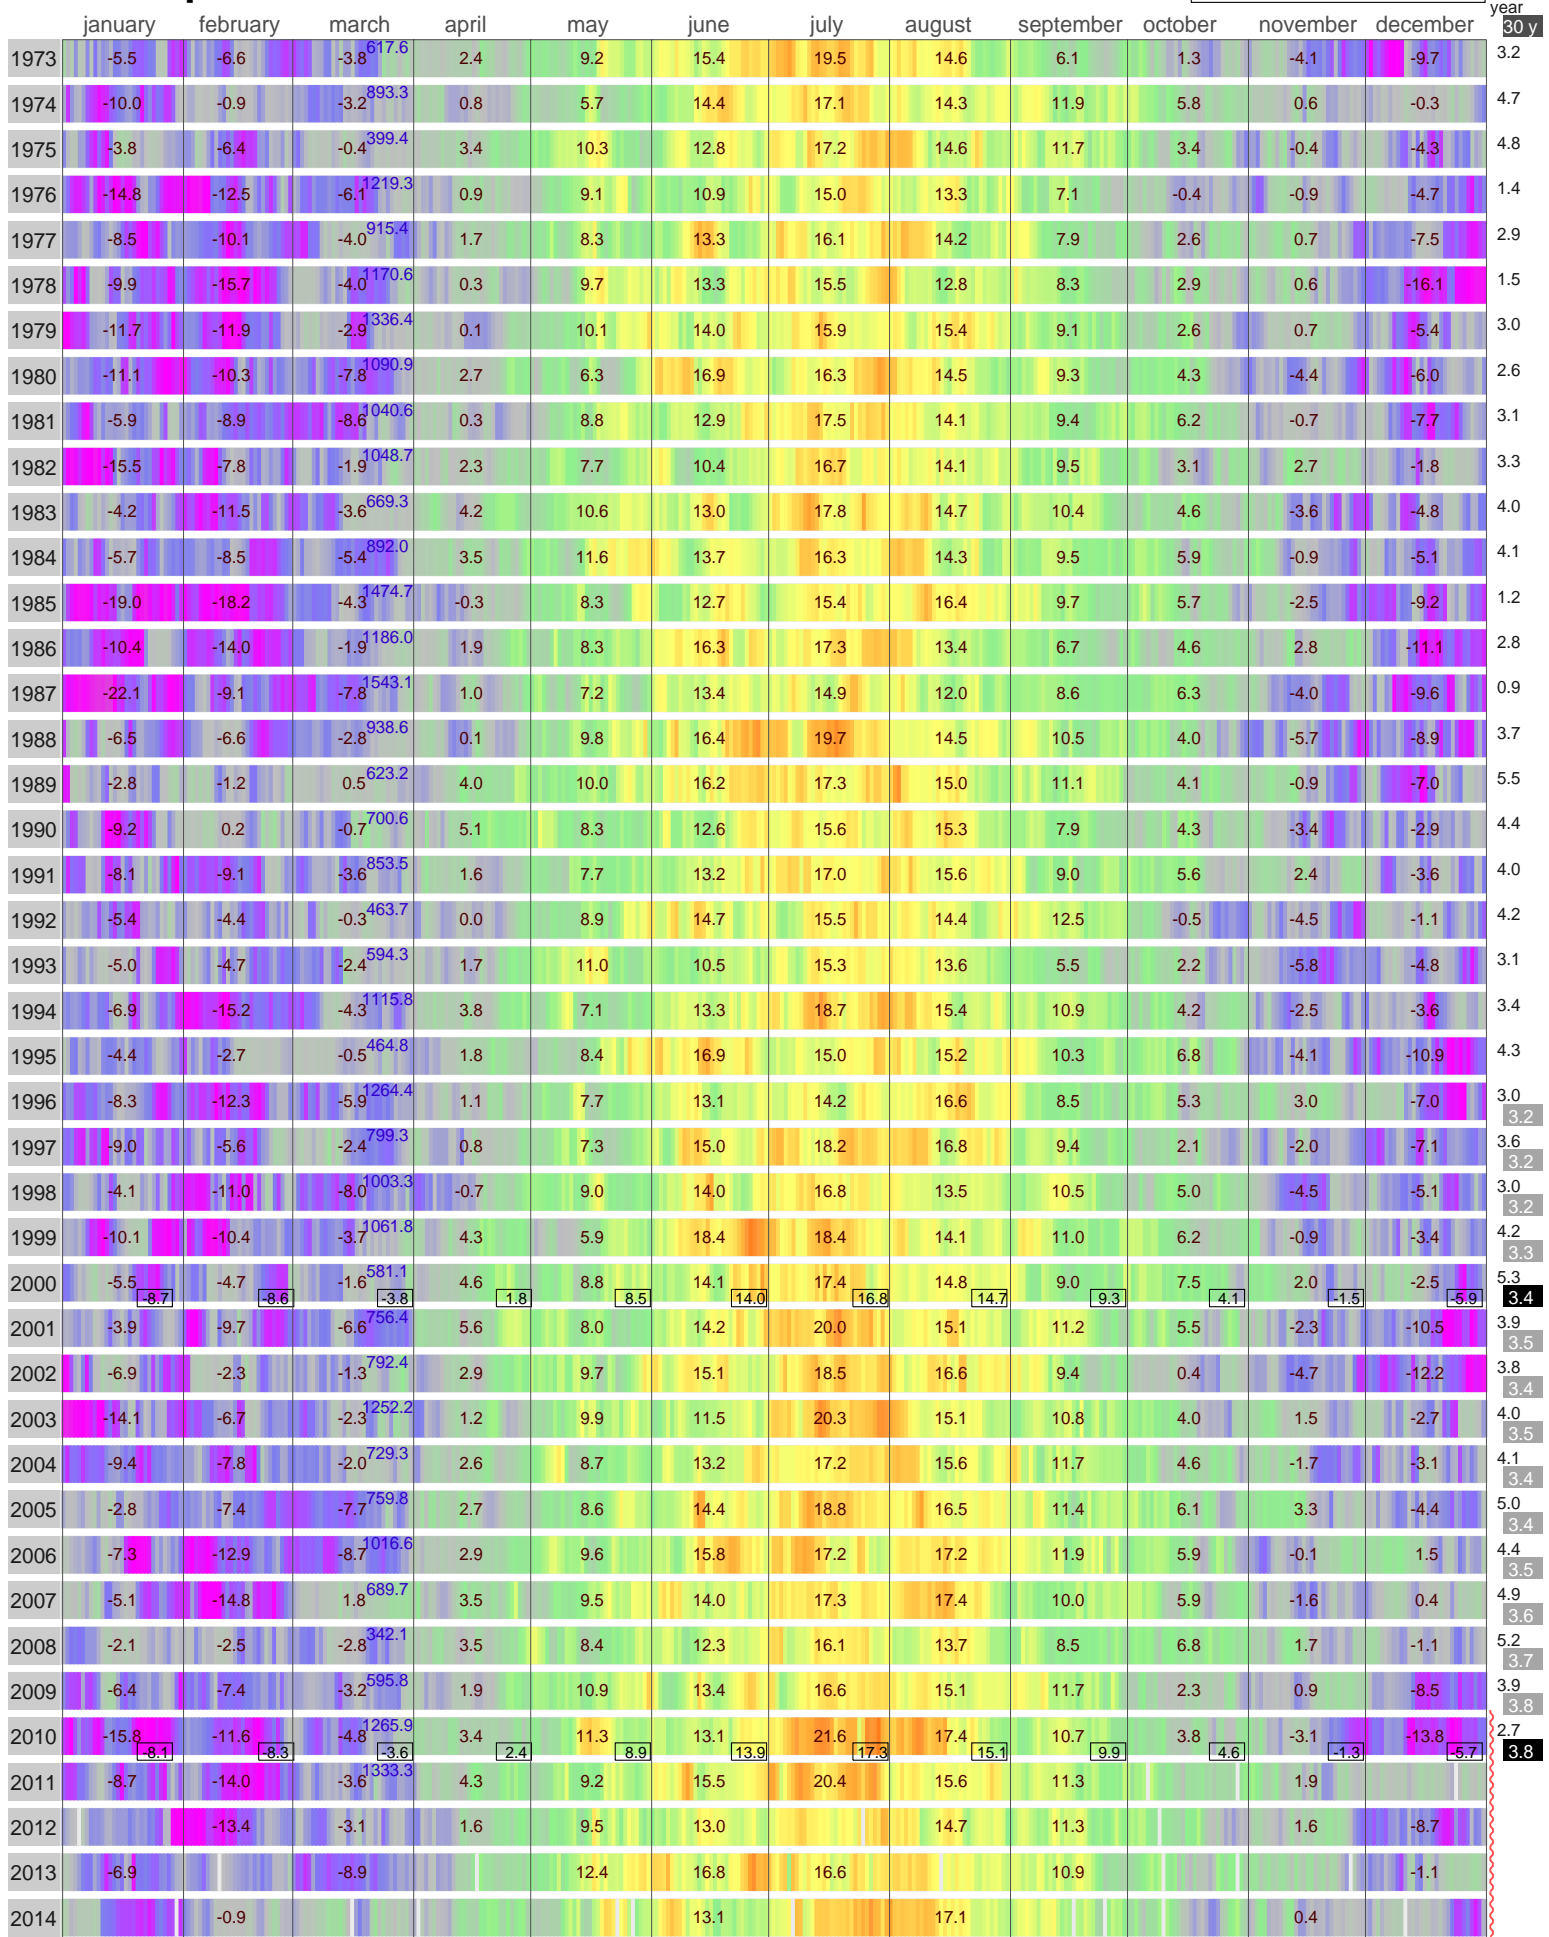

Mean Temperature

SORTAVALA
RUSSIAN FEDERATION

ECA Id: 98 Height: 17 m
61.72 N 30.72 E

Hellmann Winter Number ↑

Validated data from source(s):
381

Data updated with 'synoptical message from GTS' (non-validated)