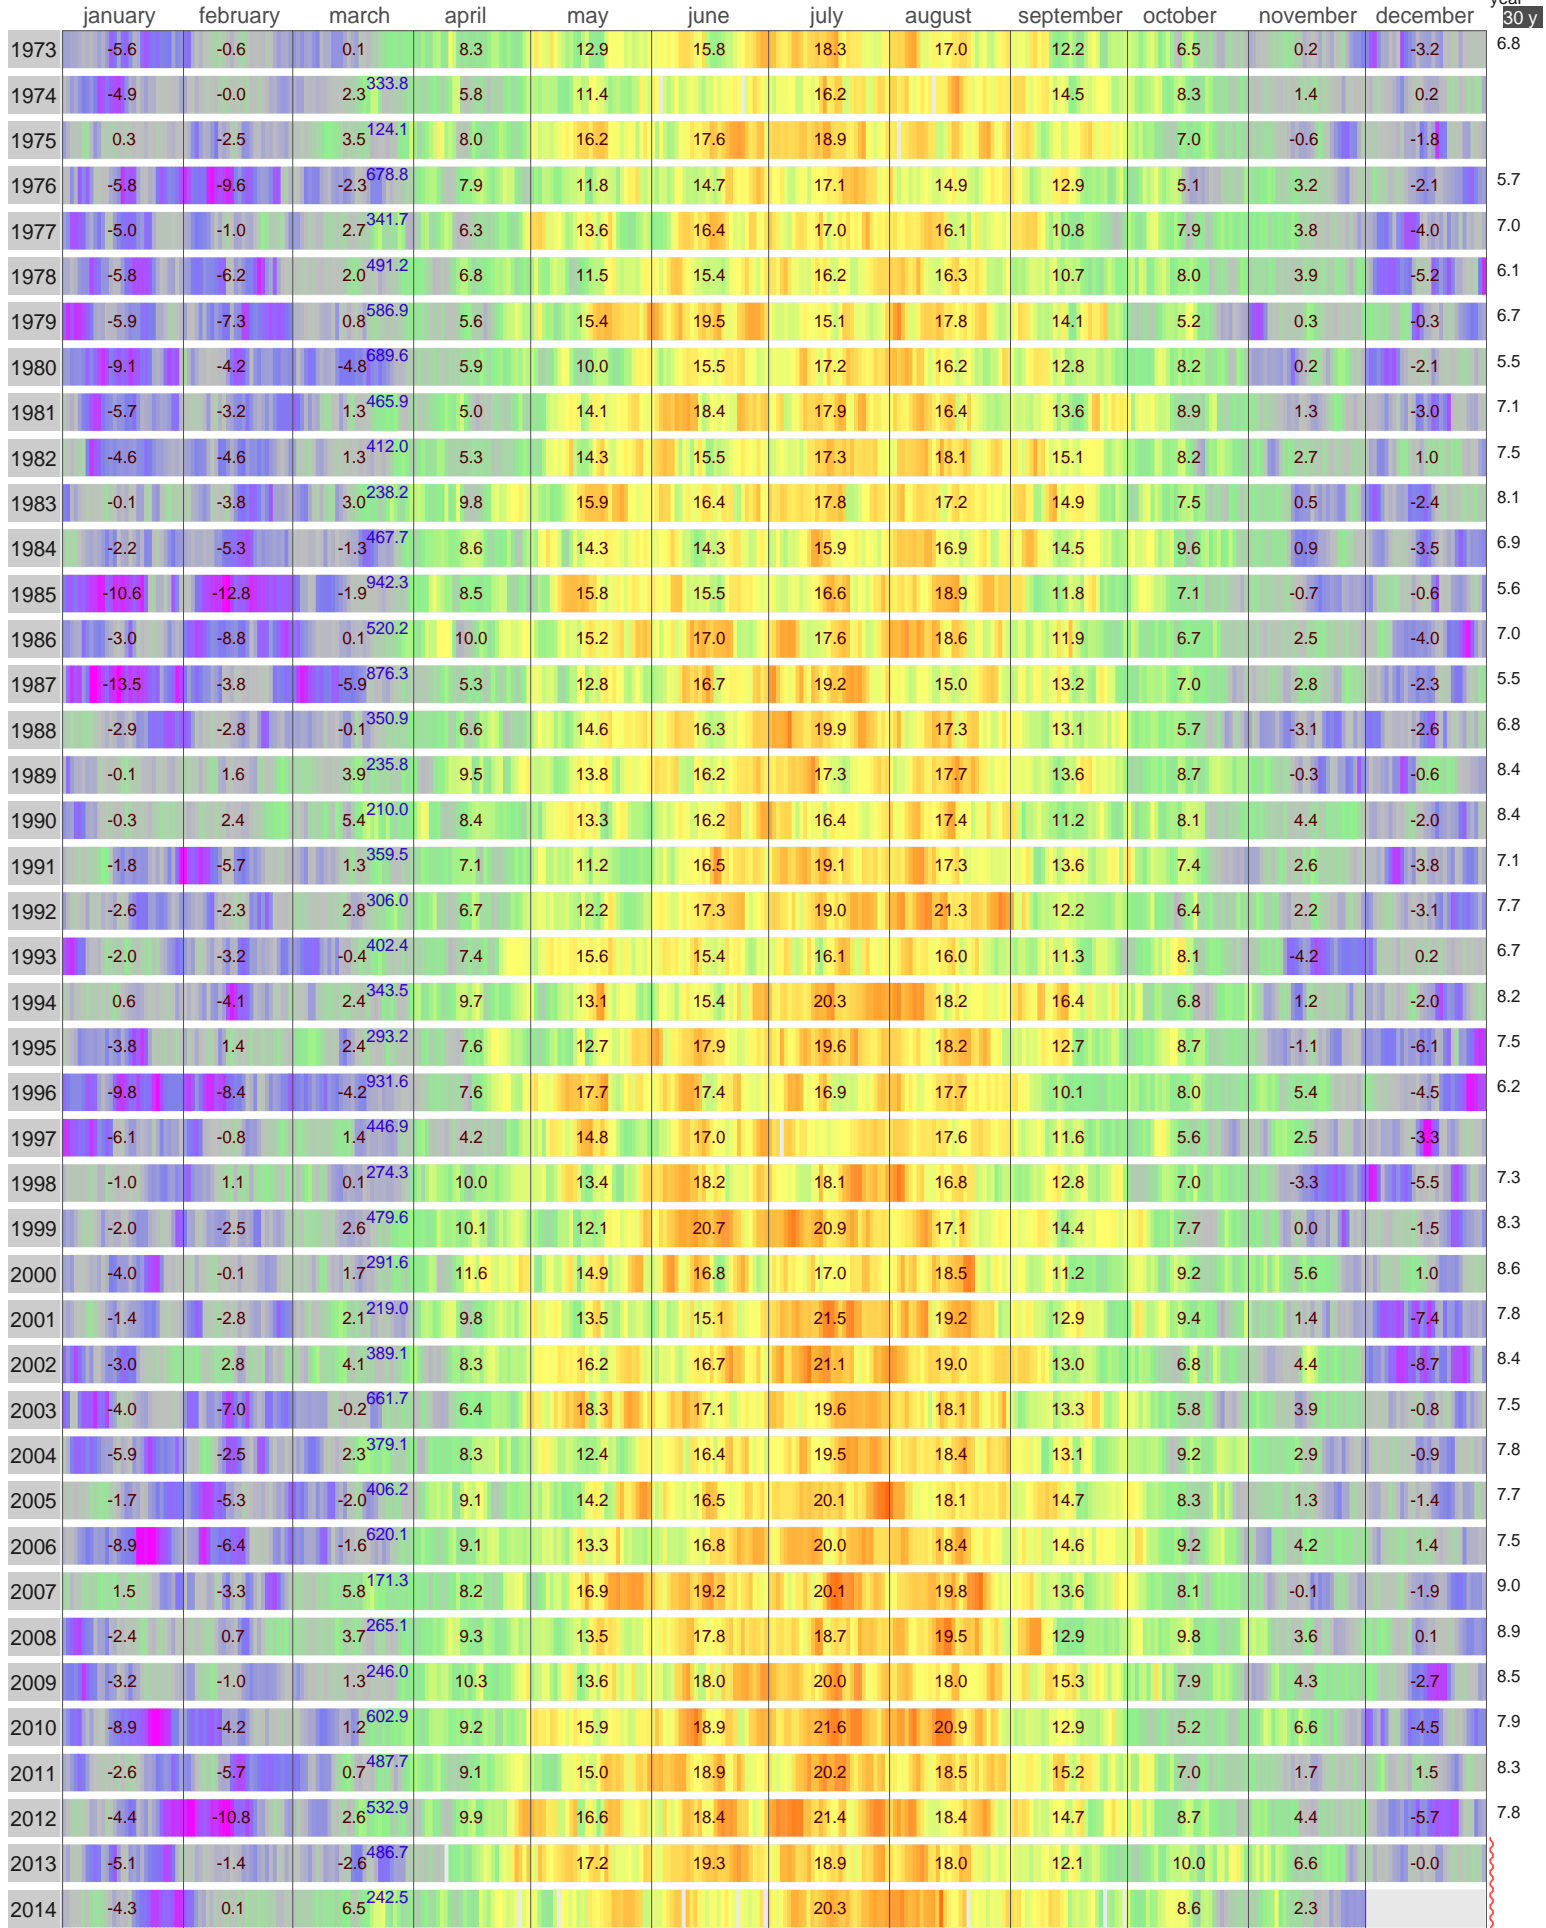

Mean Temperature

SHEPETIVKA
UKRAINE

ECA Id: Height: 50.17 N
1472 278 m 27.03 E

year
30 y

Hellmann Winter Number ↑

Validated data from source(s):
5511

Data updated with 'synoptical message from GTS' (non-validated)