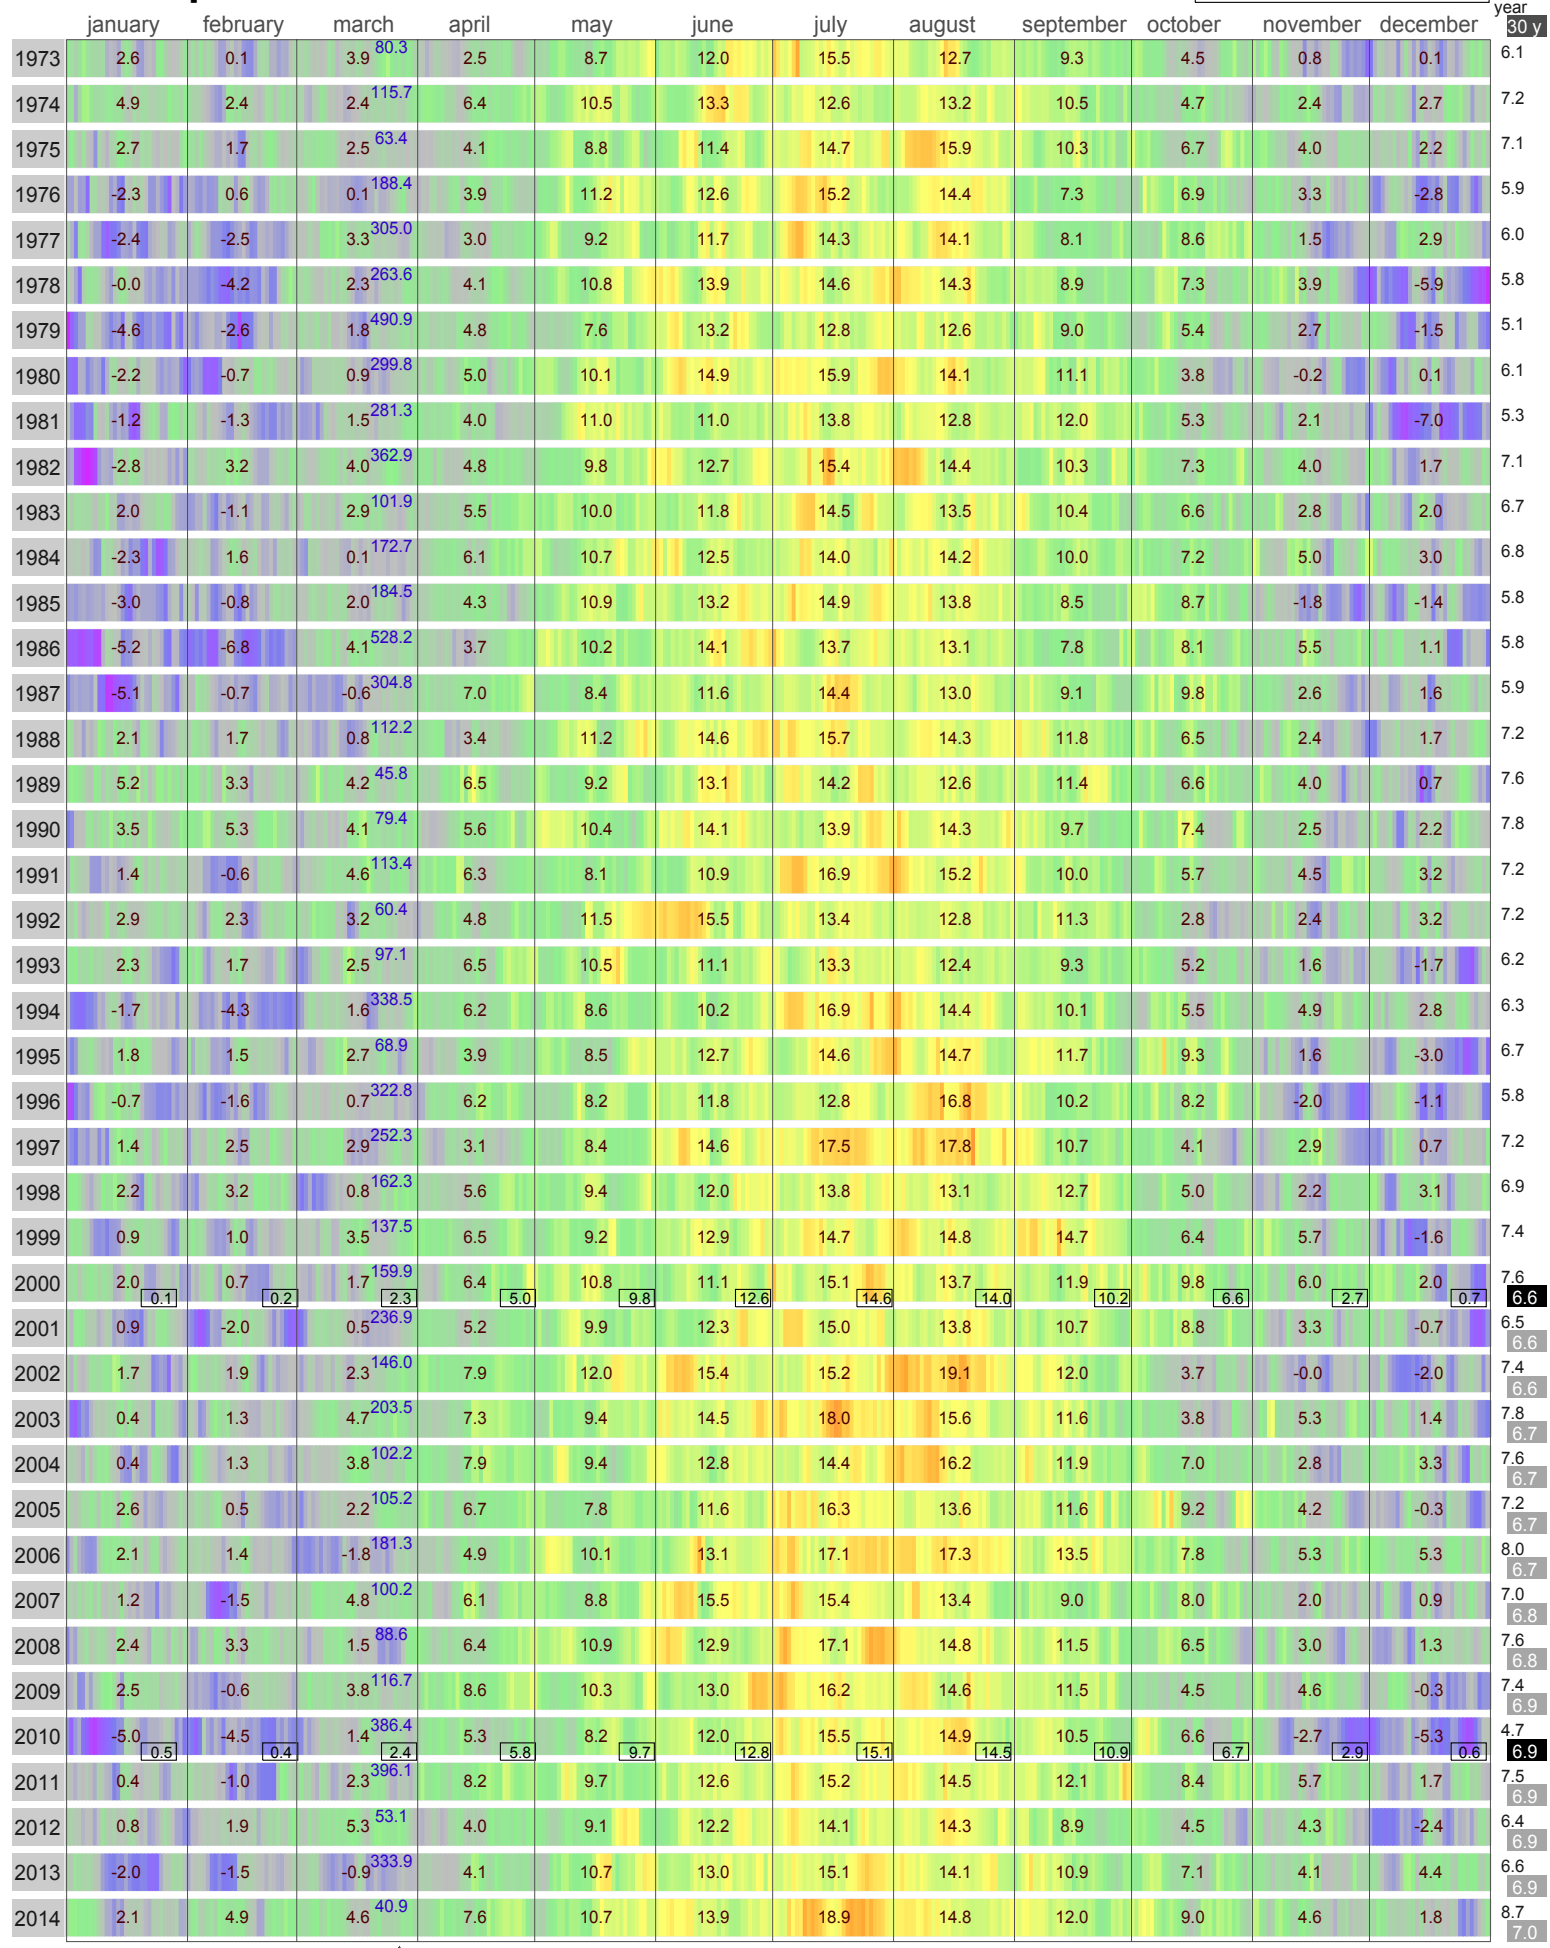

Mean Temperature

SANDANE
NORWAY

ECA Id: Height: 61.79 N
5120 51 m 6.18 E 

Hellmann Winter Number ↑

Validated data from source(s):
34540 34552

⌋ Data updated with 'synoptical message from GTS' (non-validated)