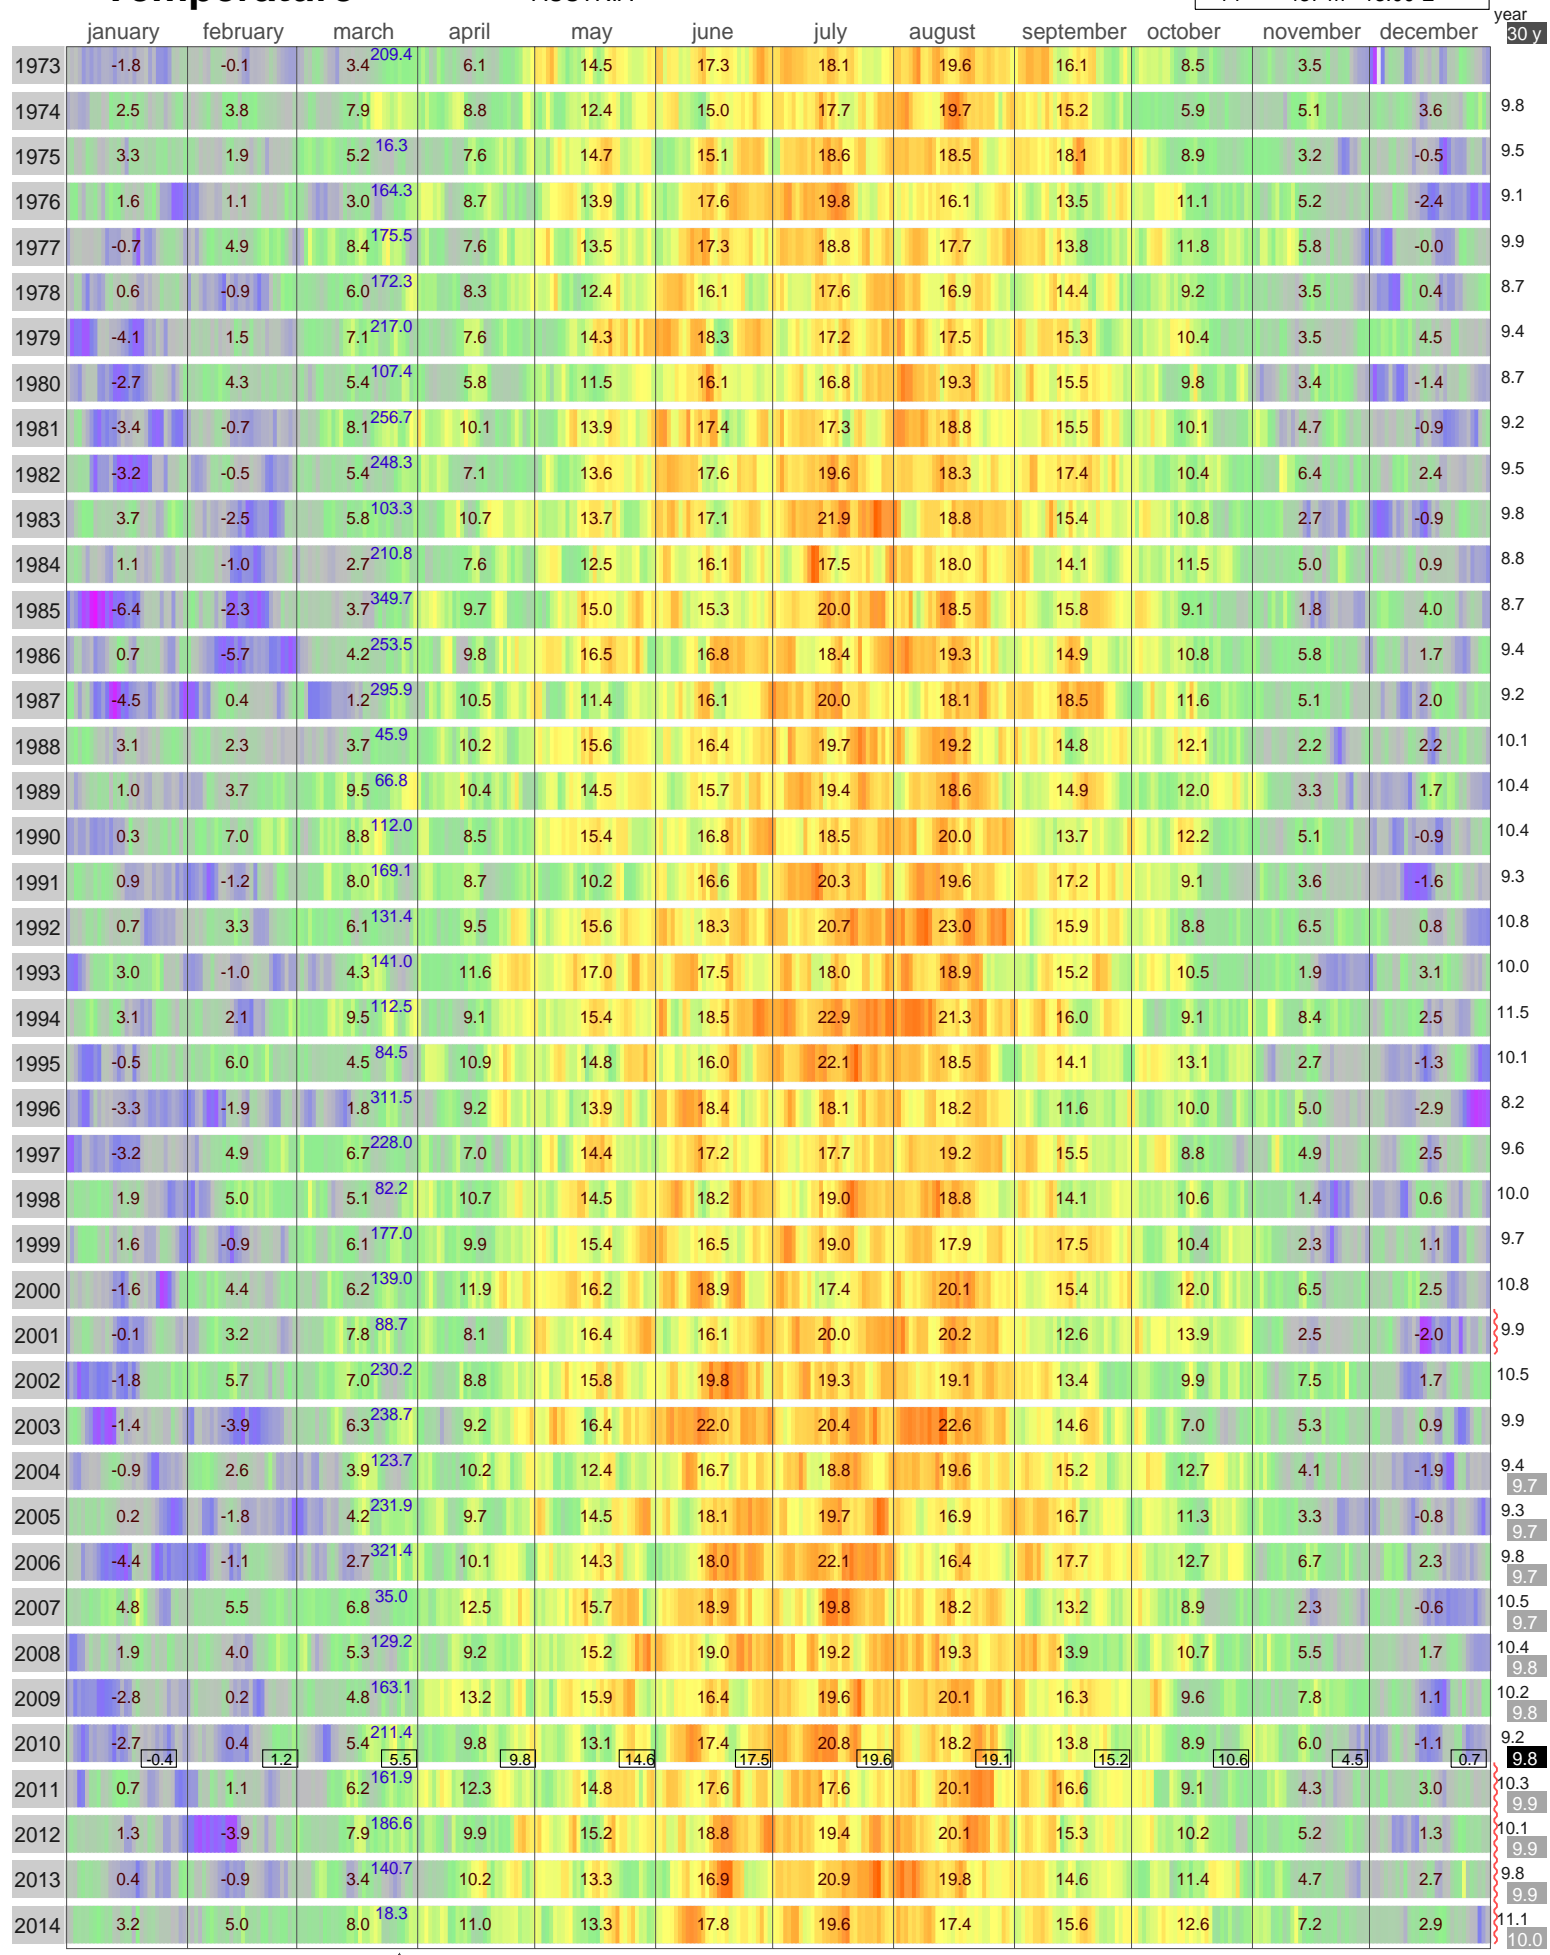

Mean Temperature

SALZBURG
AUSTRIA

ECA Id: Height: 47.80 N
14 437 m 13.00 E

Hellmann Winter Number ↑

Validated data from source(s):
38

Data updated with 'synoptical message from GTS' (non-validated)