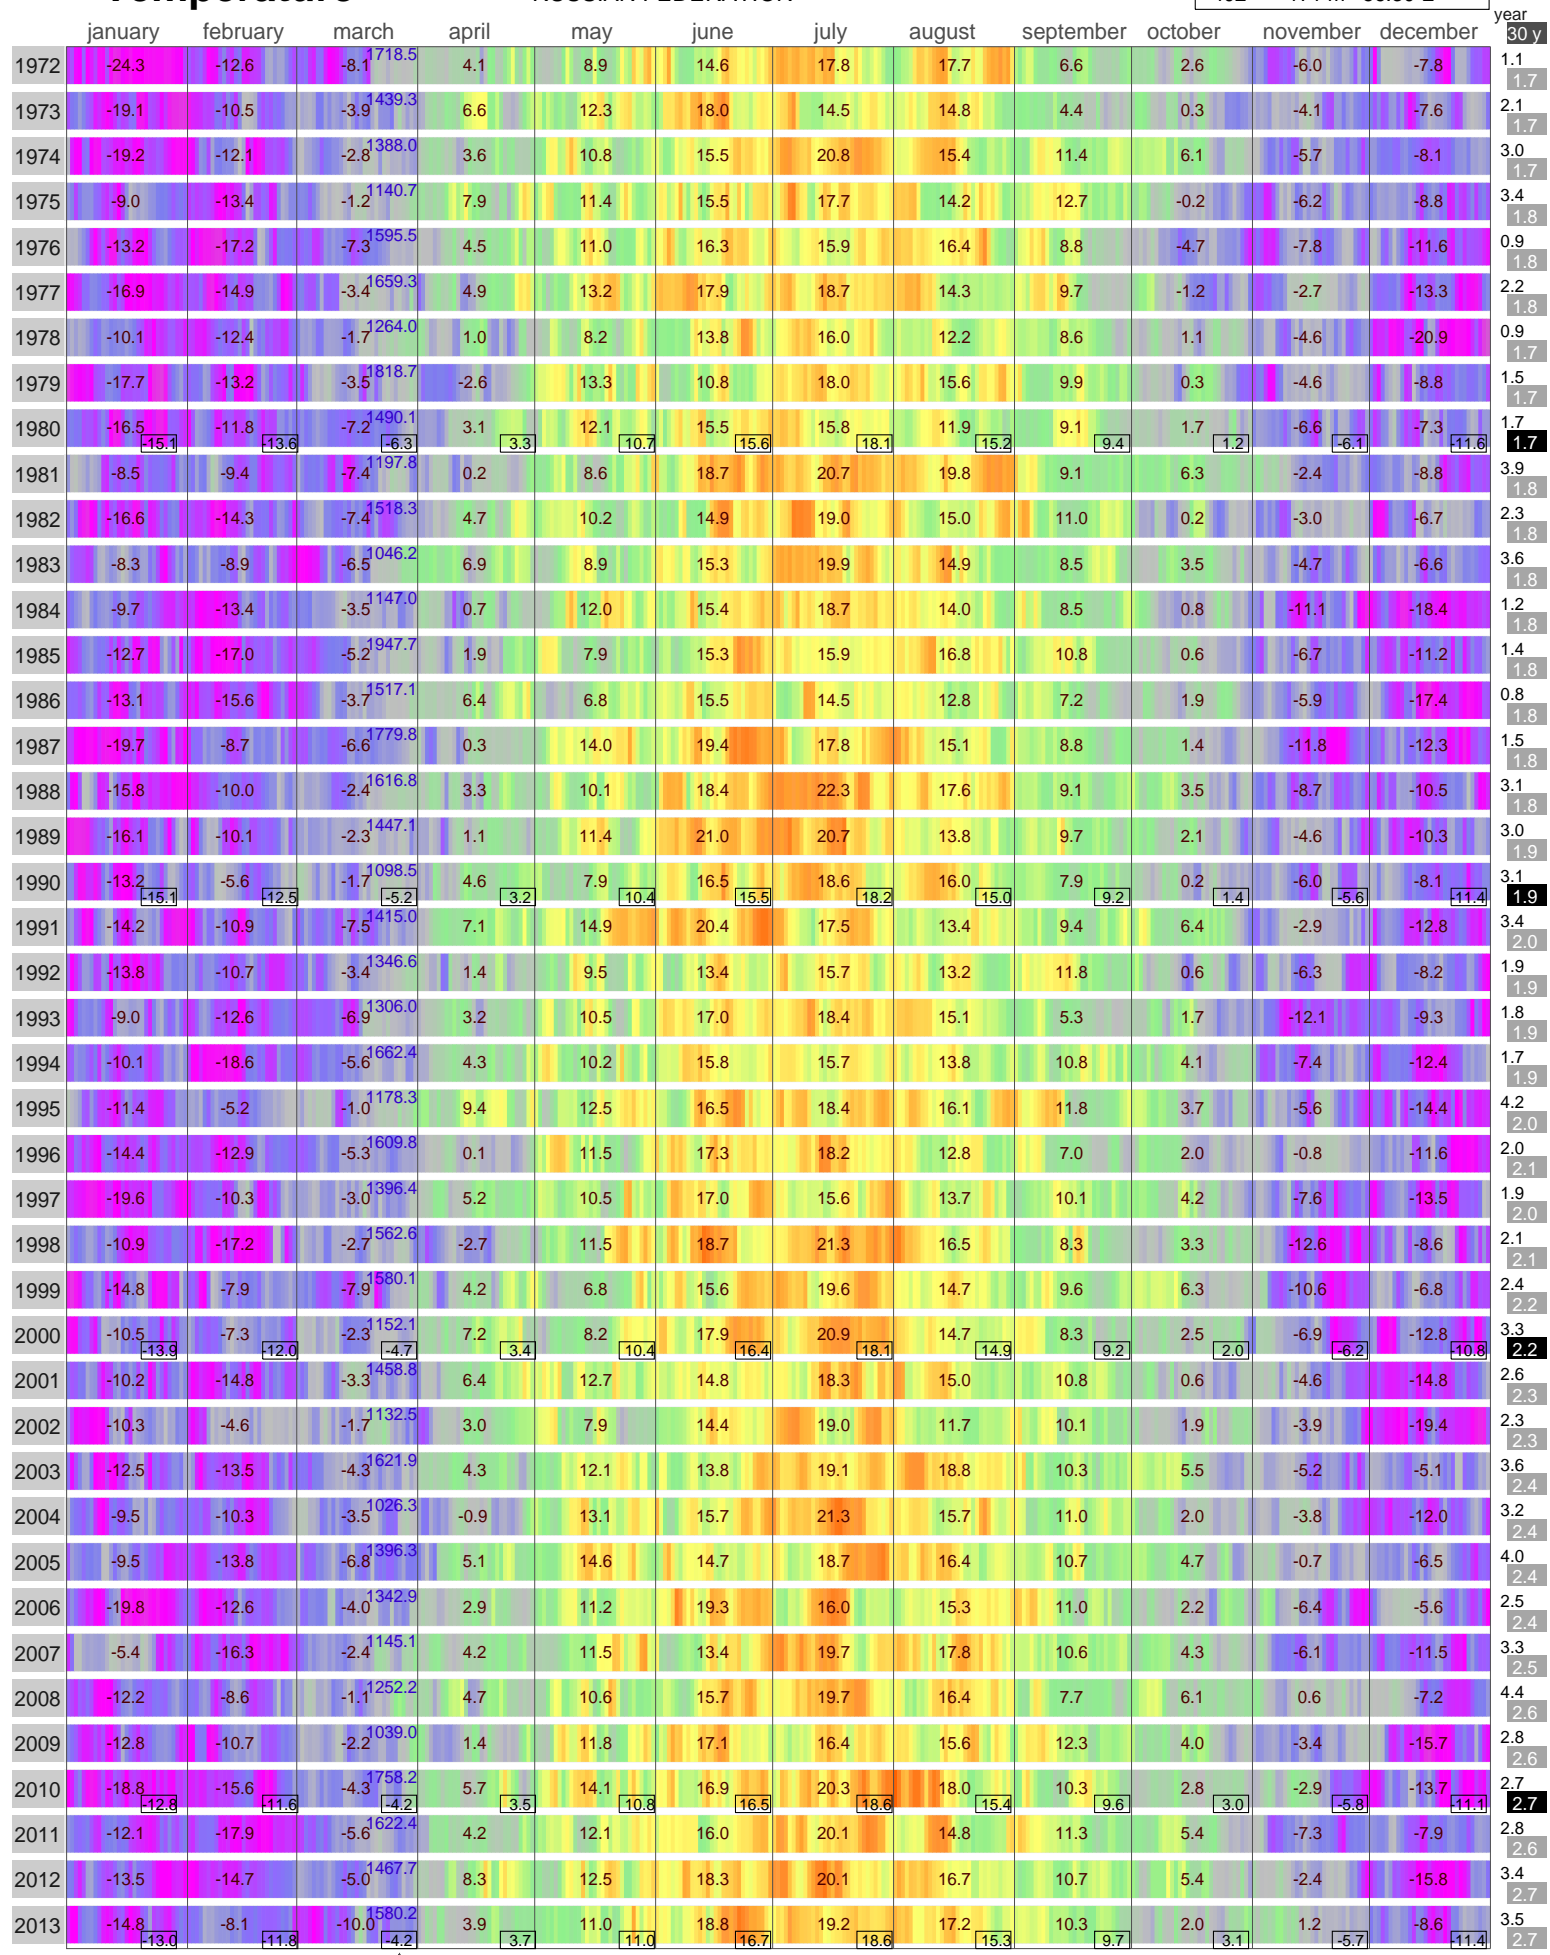

Mean Temperature

PERM

RUSSIAN FEDERATION

ECA Id: 402 Height: 58.02 N 171 m 56.30 E 

Hellmann Winter Number 

Validated data from source:
117043