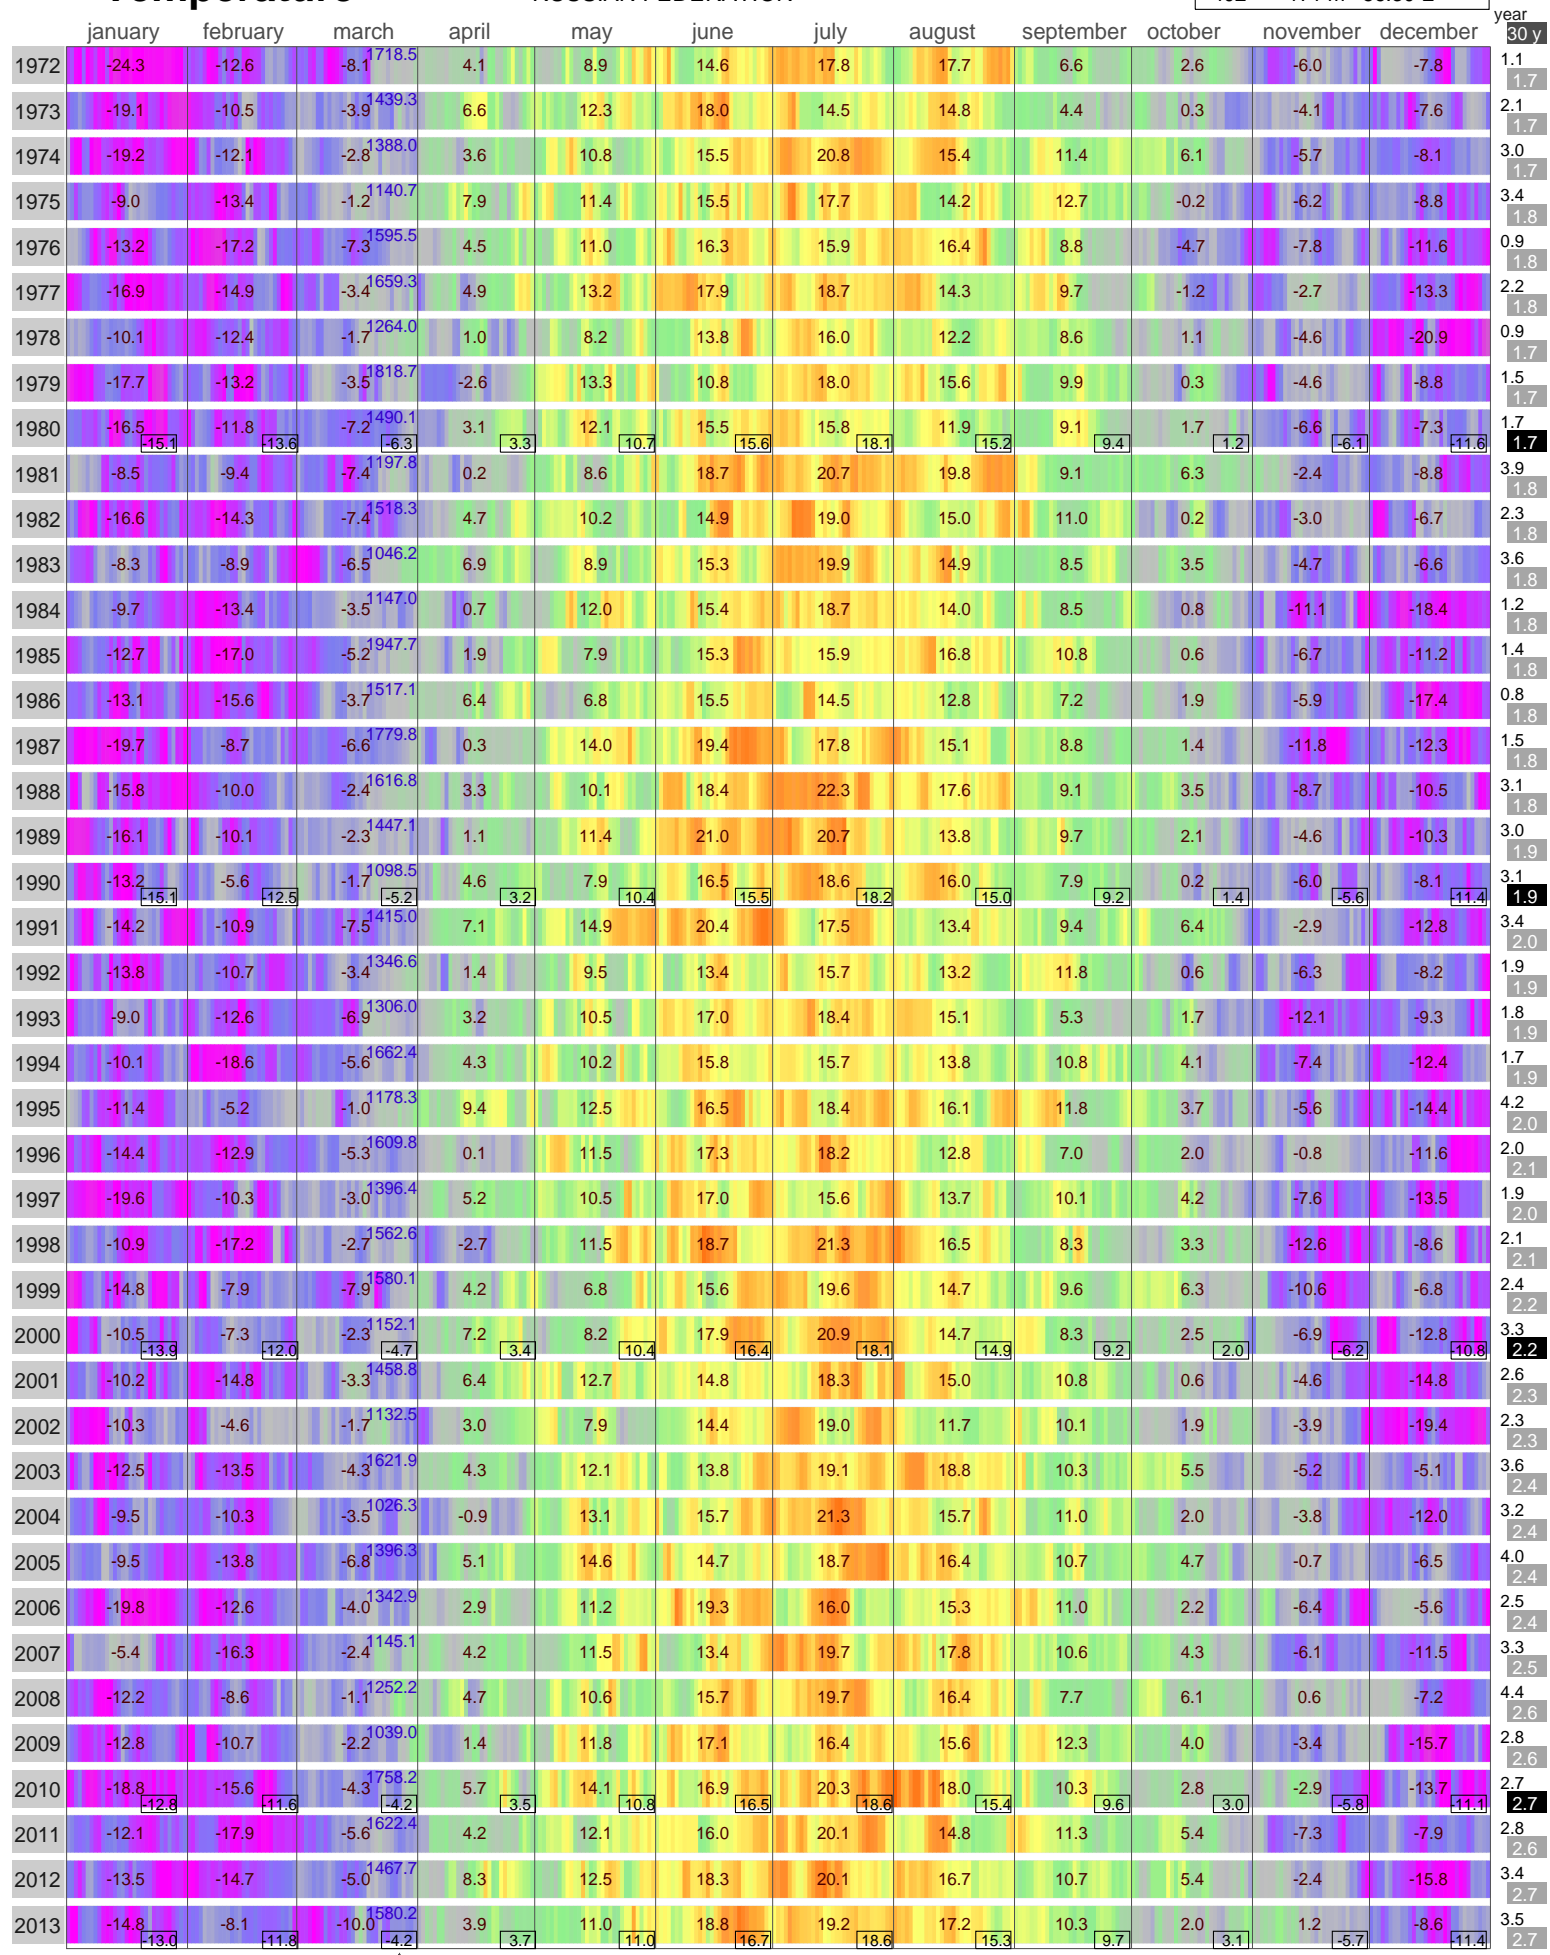

# Mean Temperature

PERM

RUSSIAN FEDERATION

ECA Id: 402 Height: 58.02 N 171 m 56.30 E 

Hellmann Winter Number 

Validated data from source: 117043