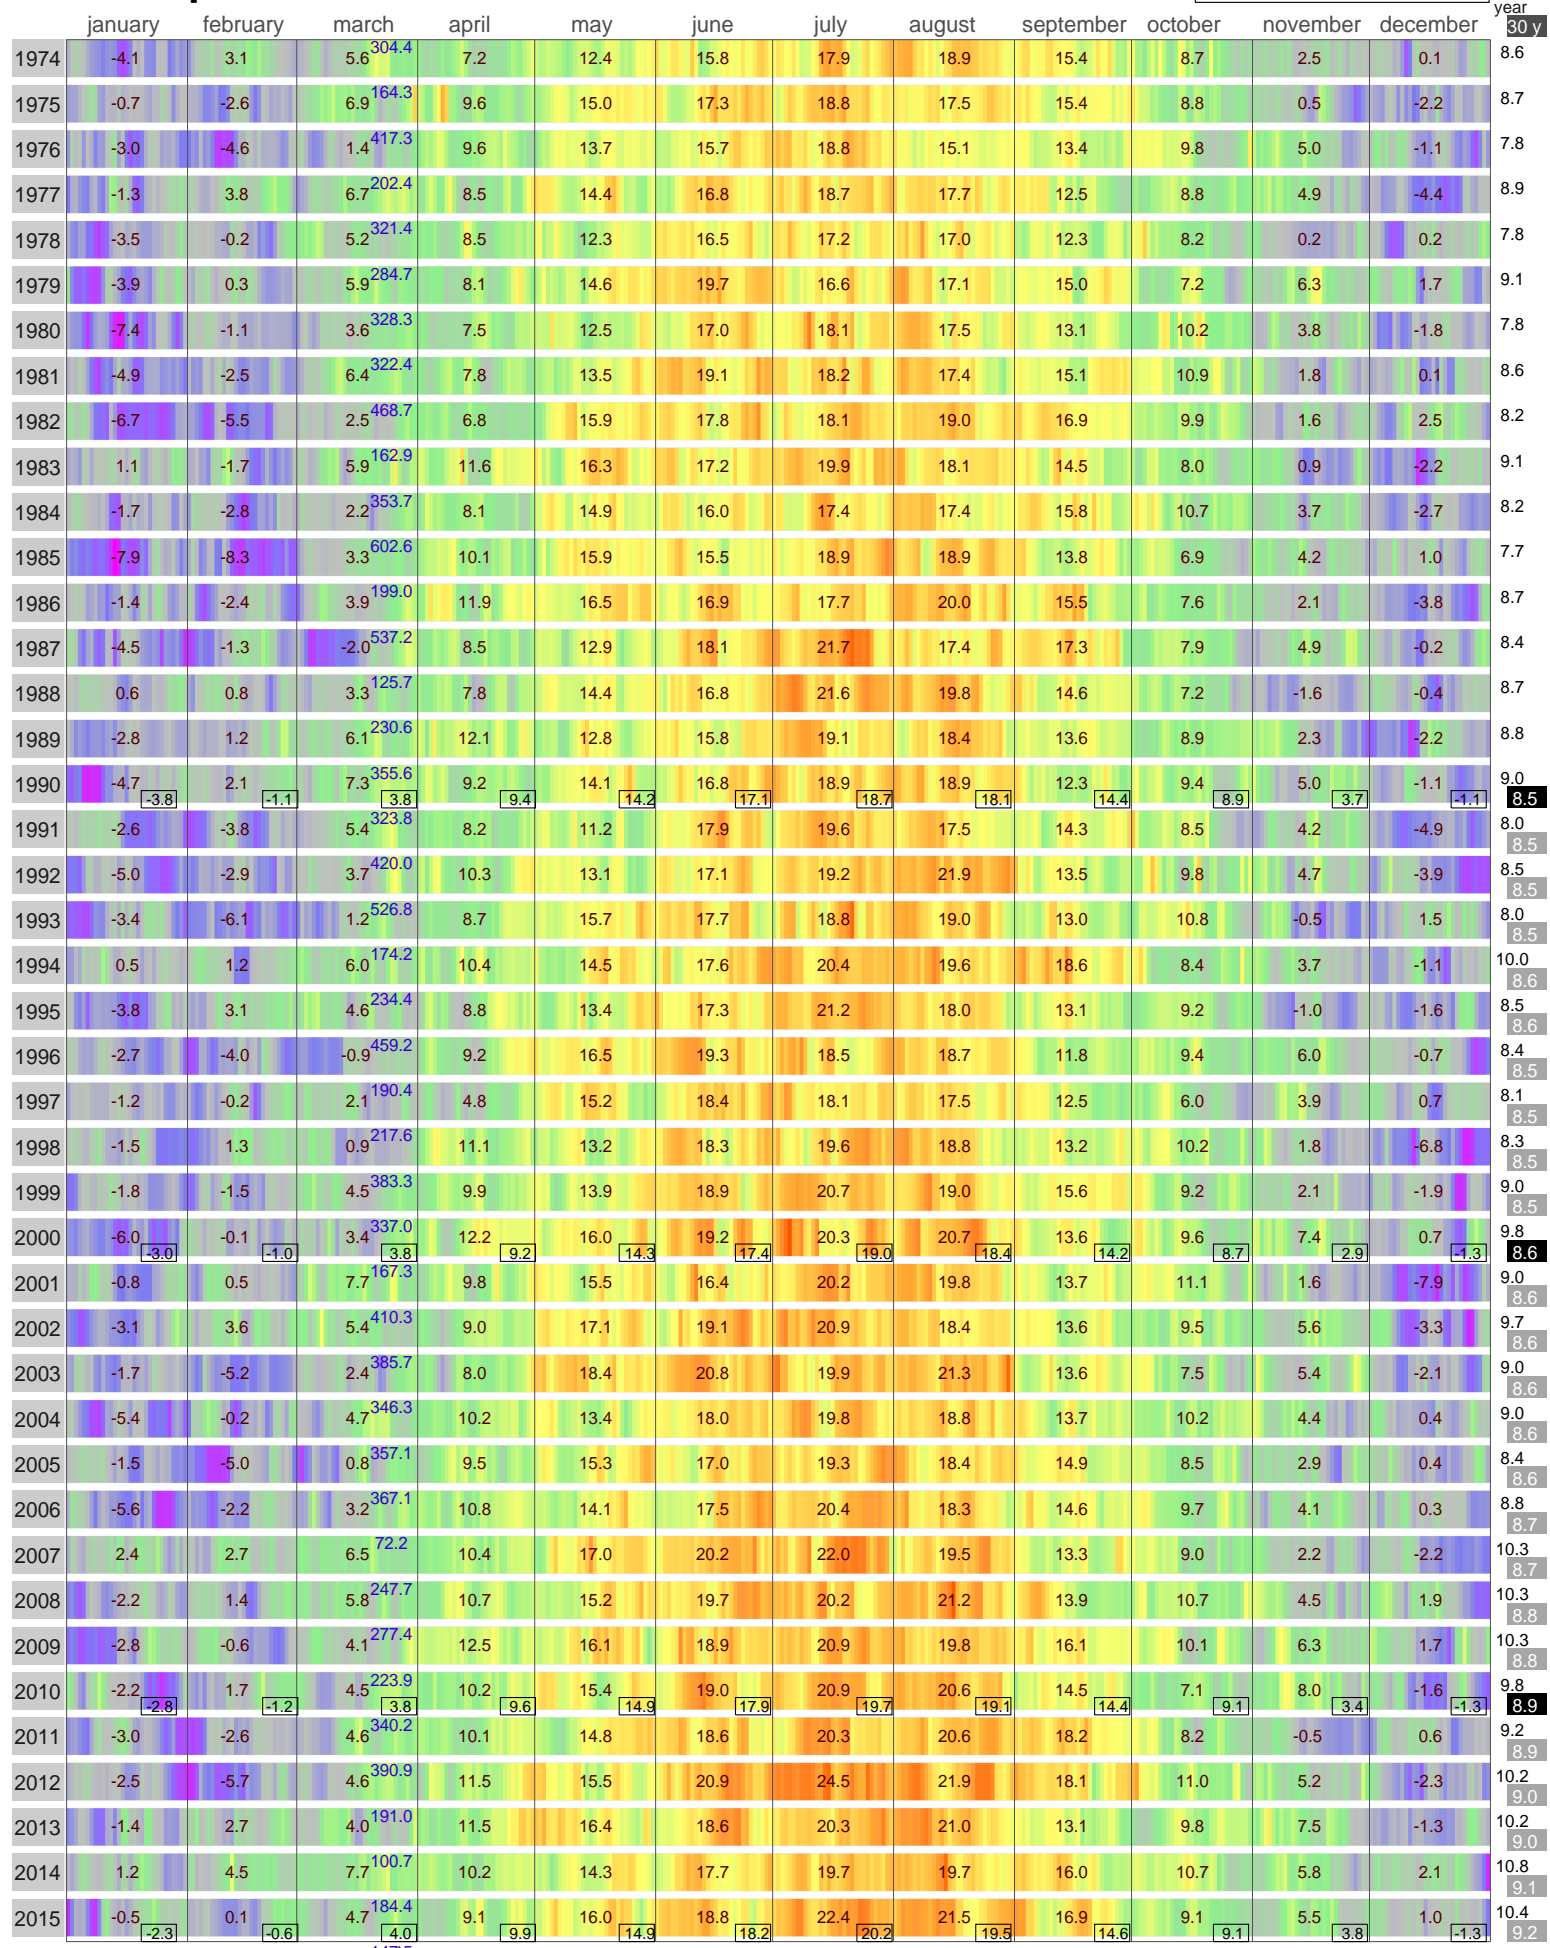

# Mean Temperature

SIBIU ROMANIA

ECA Id: 450 Height: 45.80 N 444 m 24.15 E 

Hellmann Winter Number 1475

Validated data from source: 107516