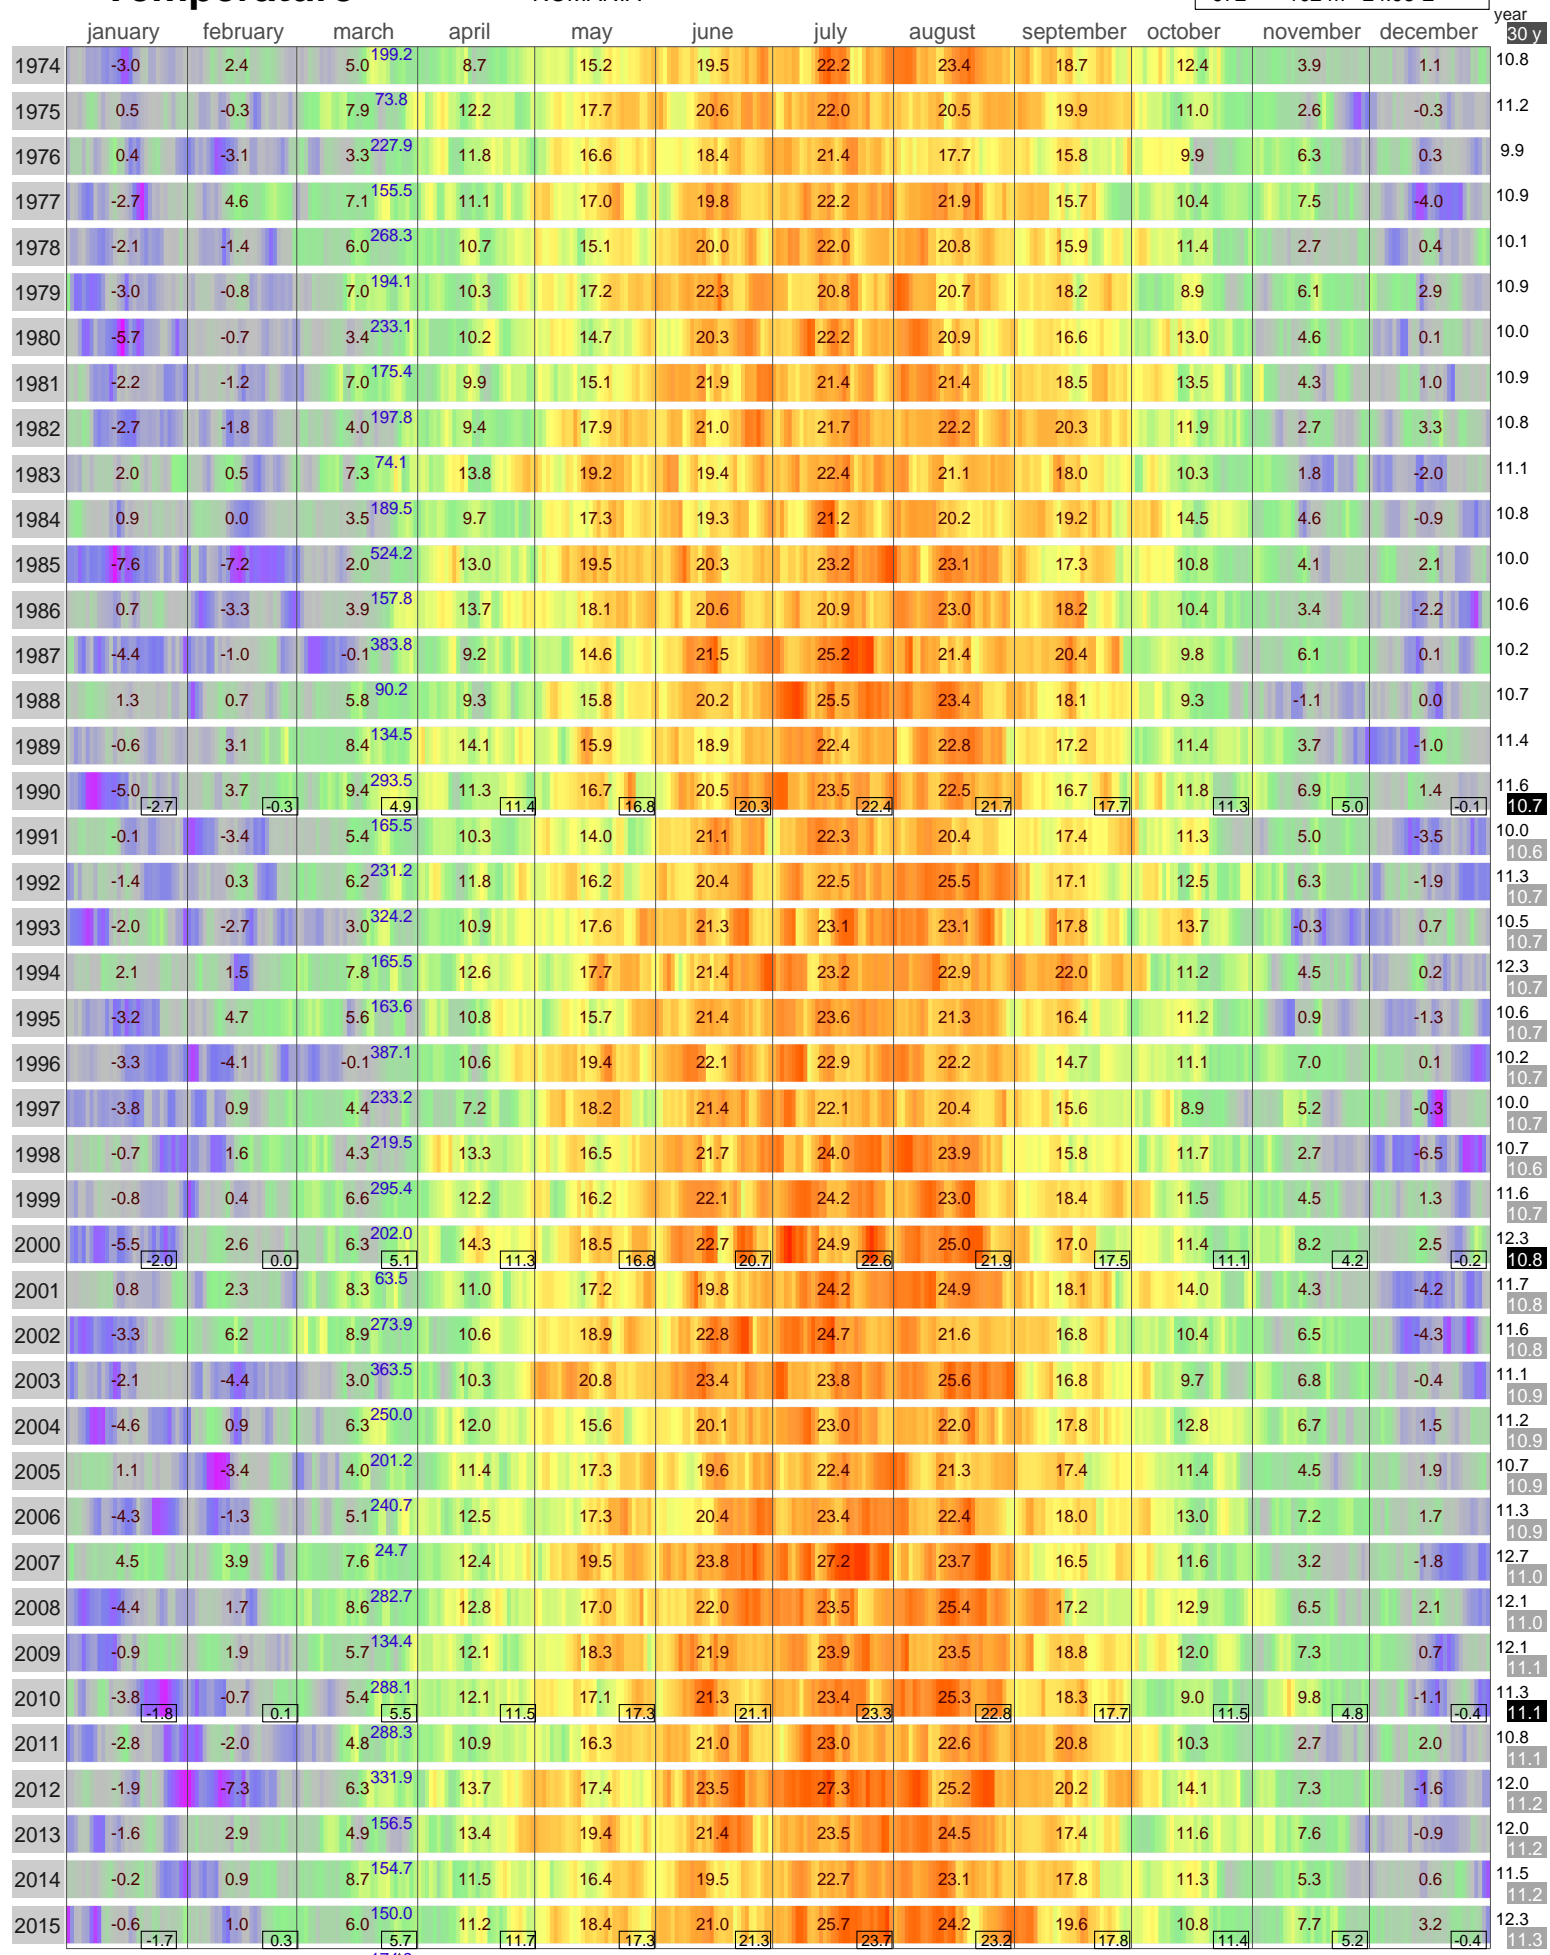

Mean Temperature

ROSIORI DE VEDE
ROMANIA

ECA Id: 792 Height: 102 m
44.10 N 24.98 E

Hellmann Winter Number 1749

Validated data from source:
107515