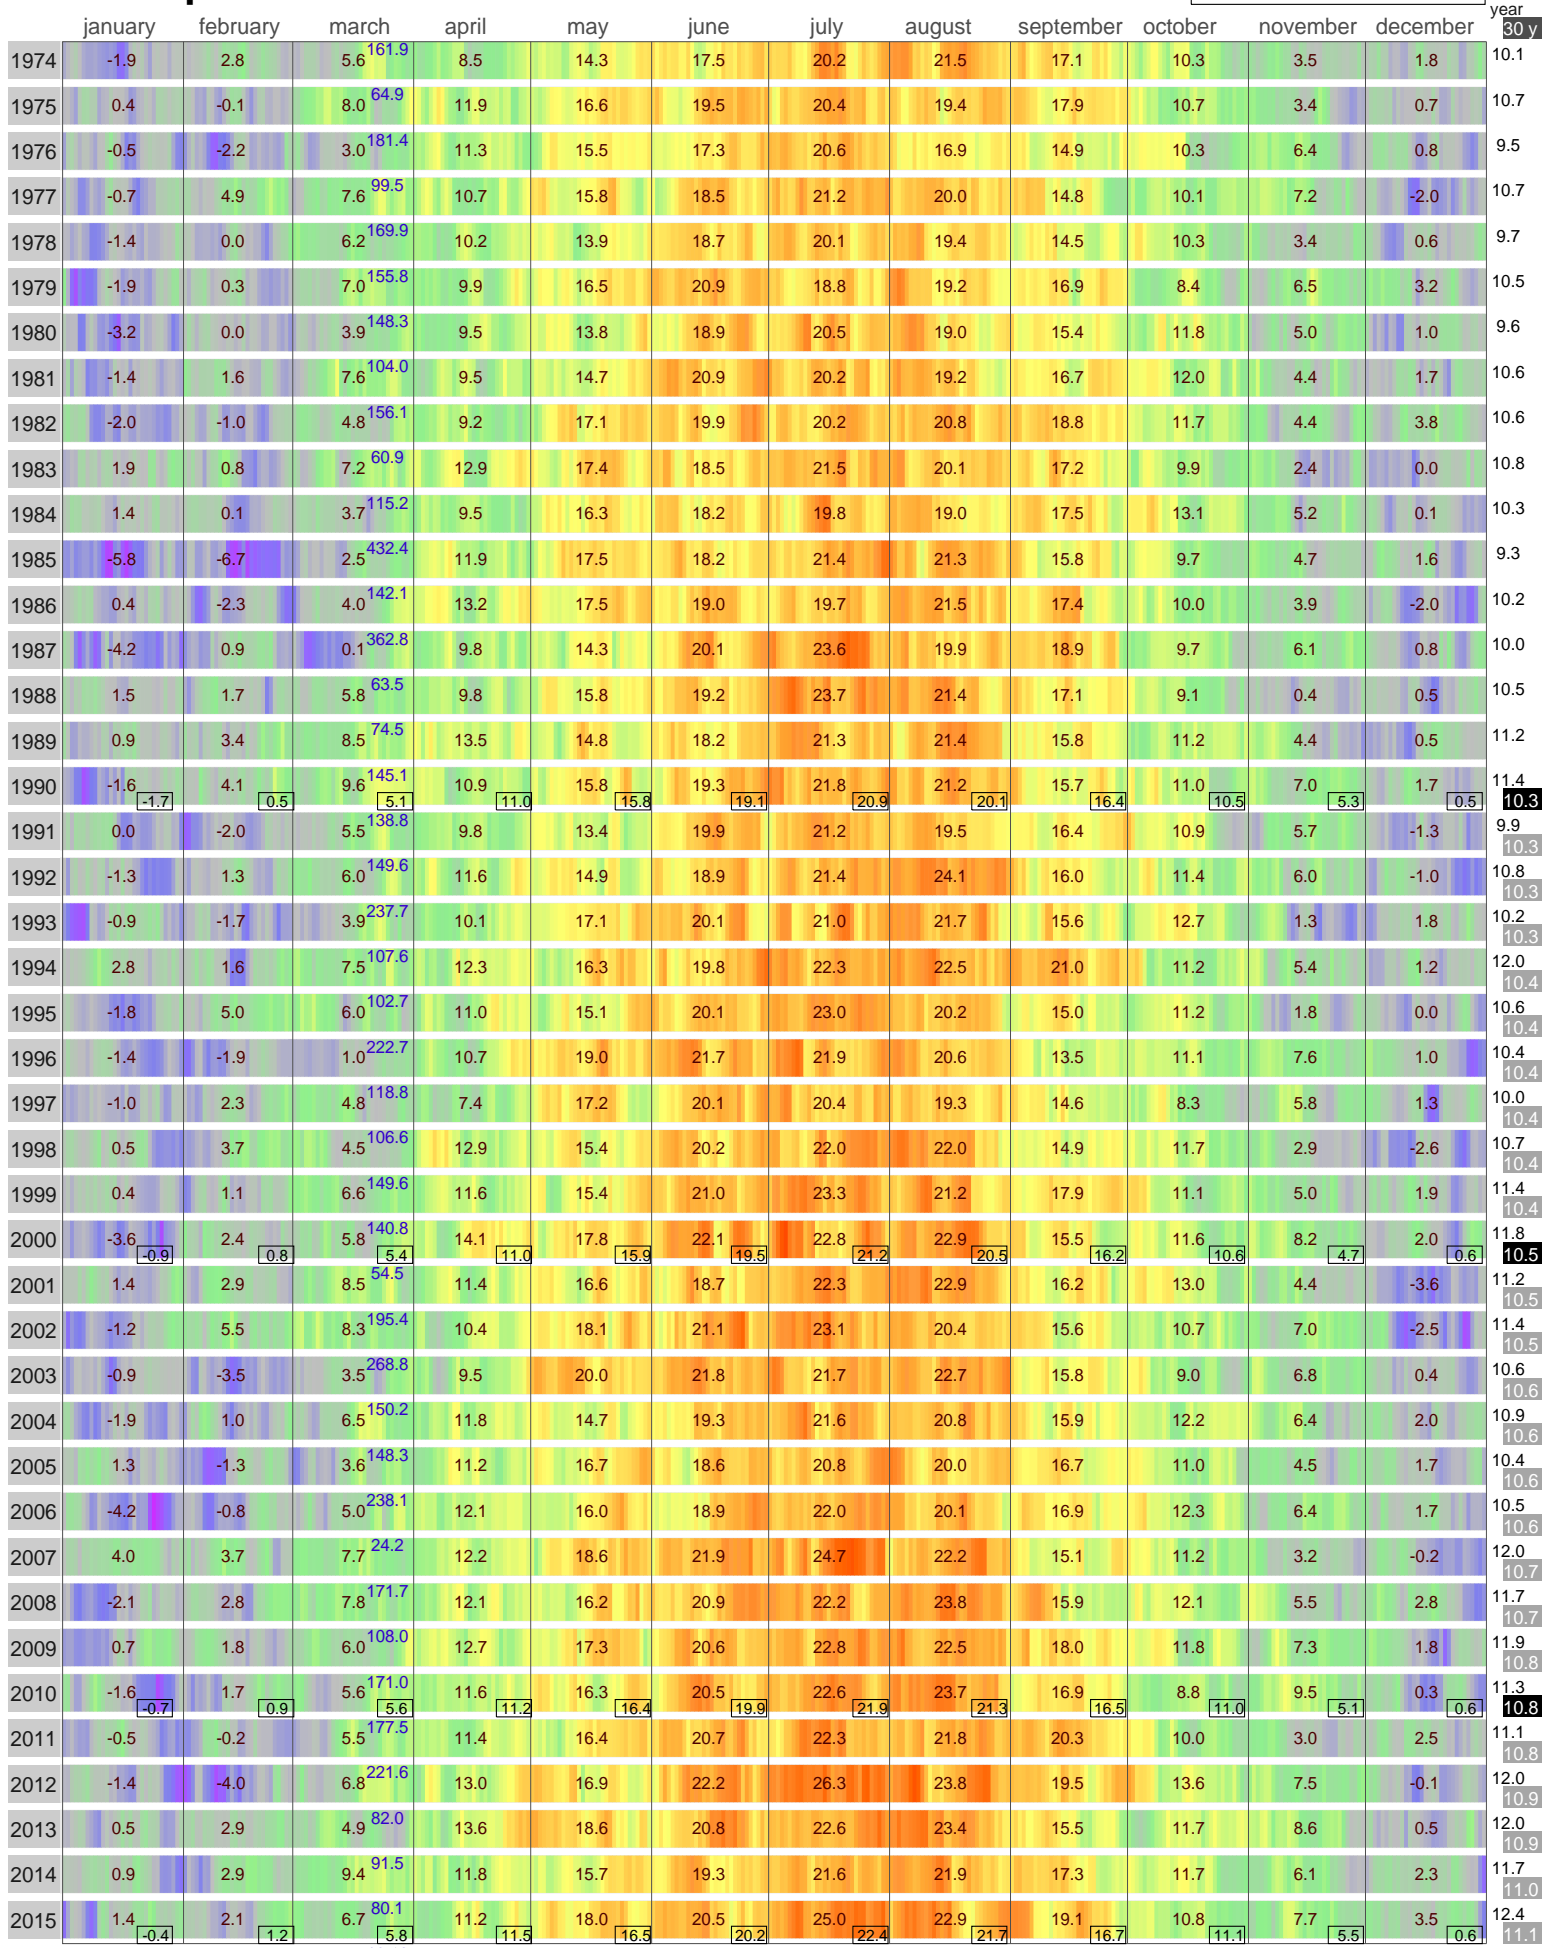

Mean Temperature

RAMNICU VALCEA
ROMANIA

ECA Id: Height: 45.10 N
2060 239 m 24.37 E

Hellmann Winter Number 1076

Validated data from source:
107514