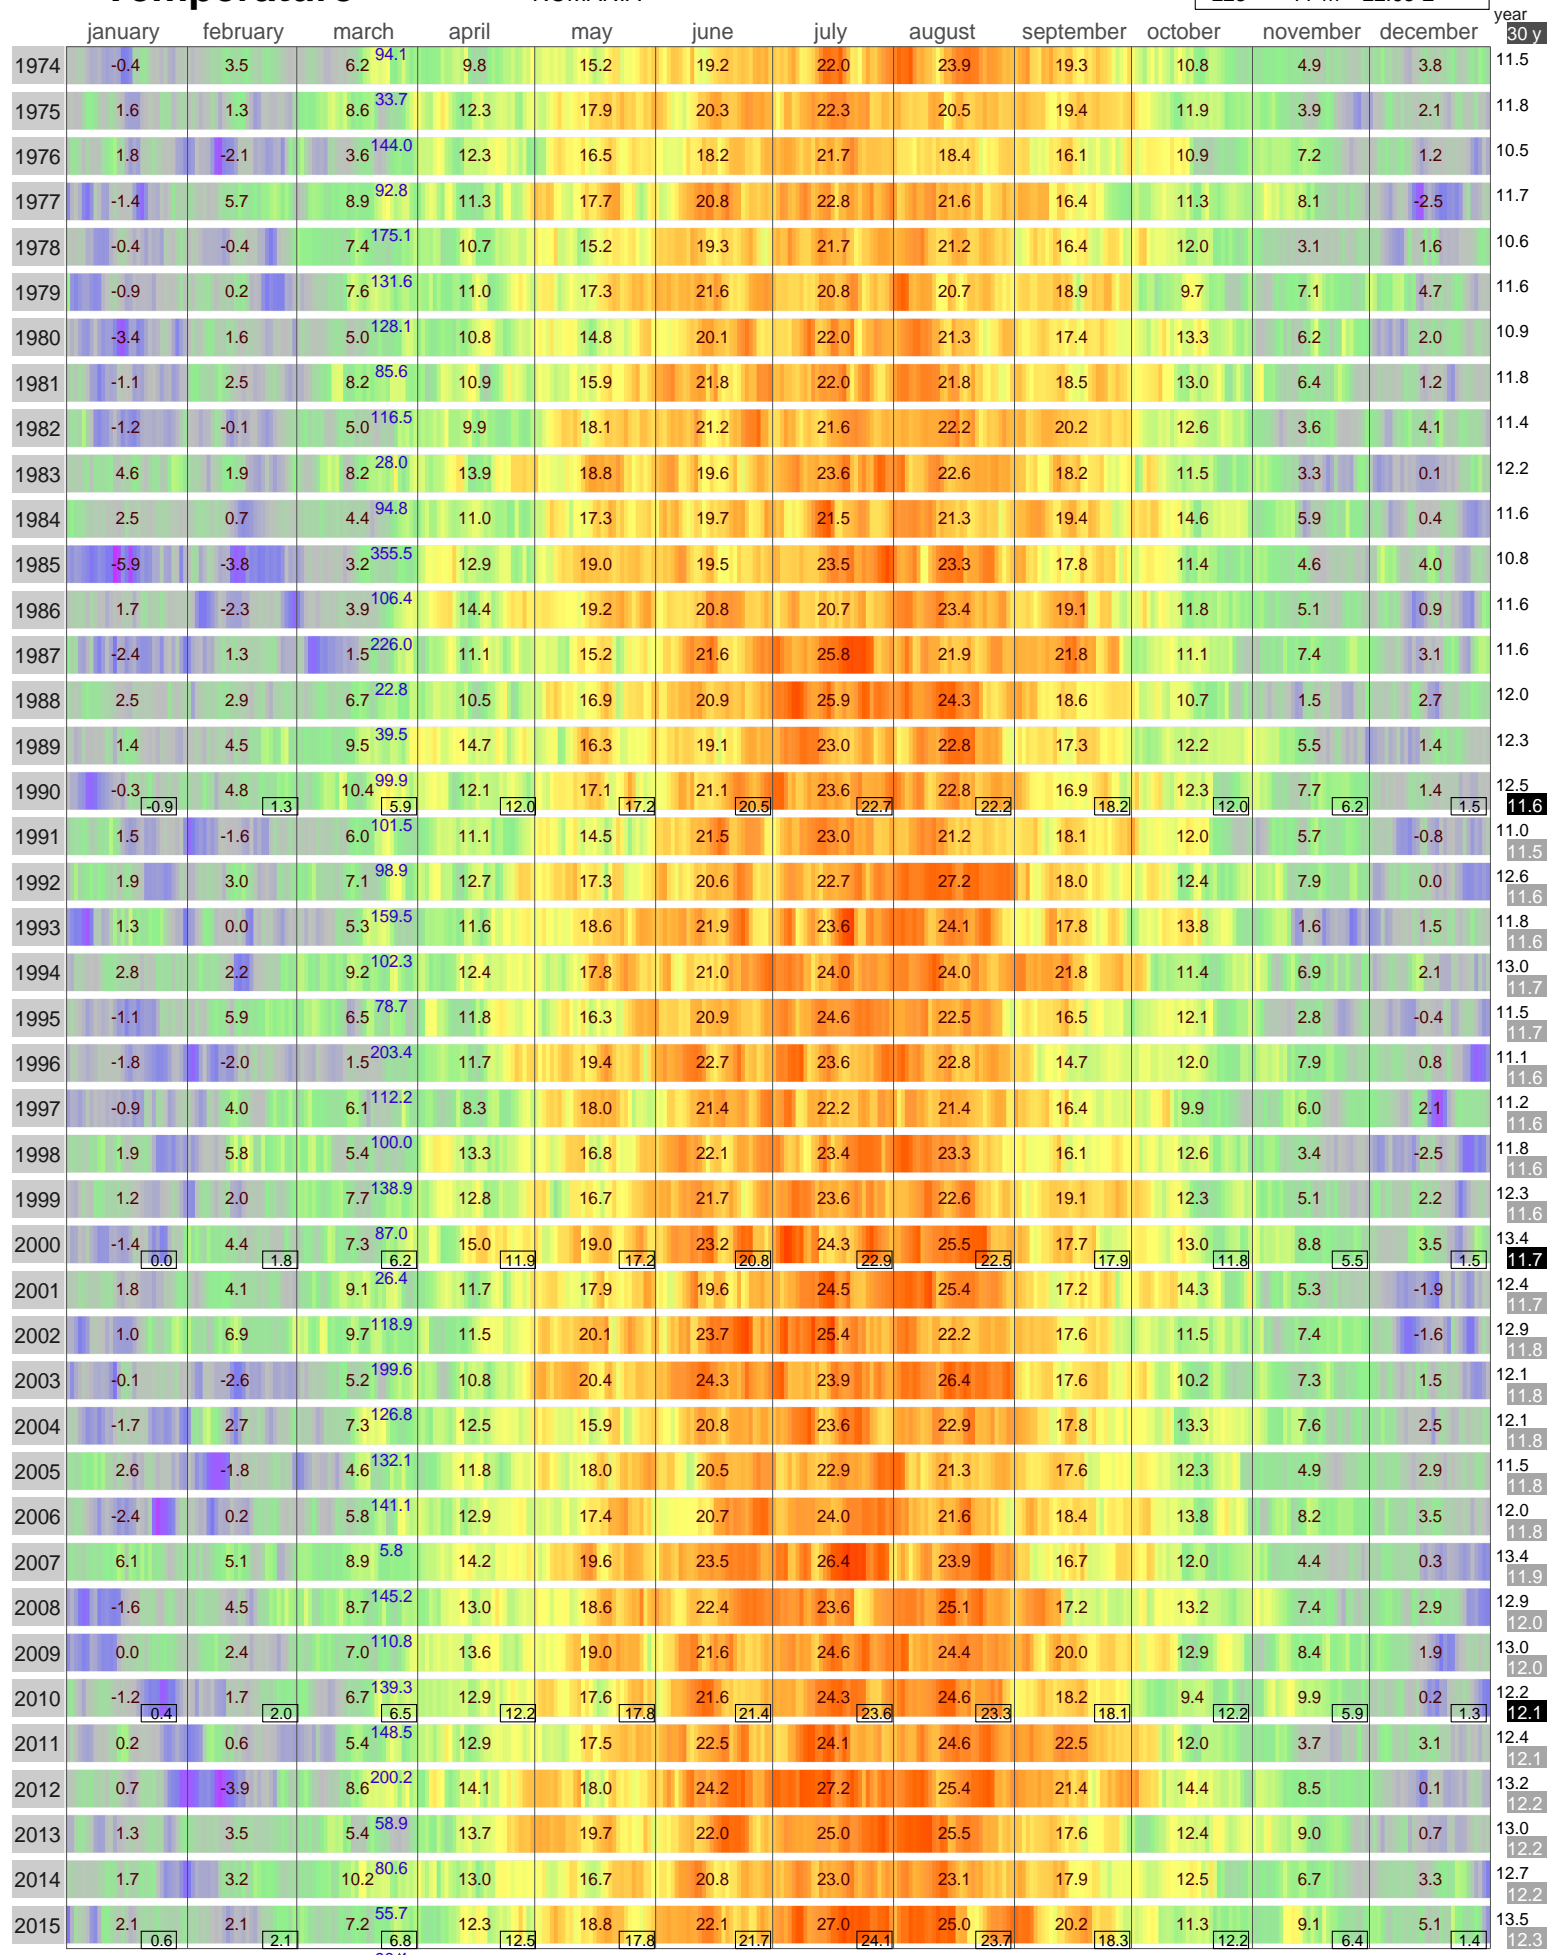

Mean Temperature

DROBETA TURNU SEVERIN ROMANIA

ECA Id: 223 Height: 77 m 44.63 N 22.63 E 

Hellmann Winter Number 96%

Validated data from source: 116380