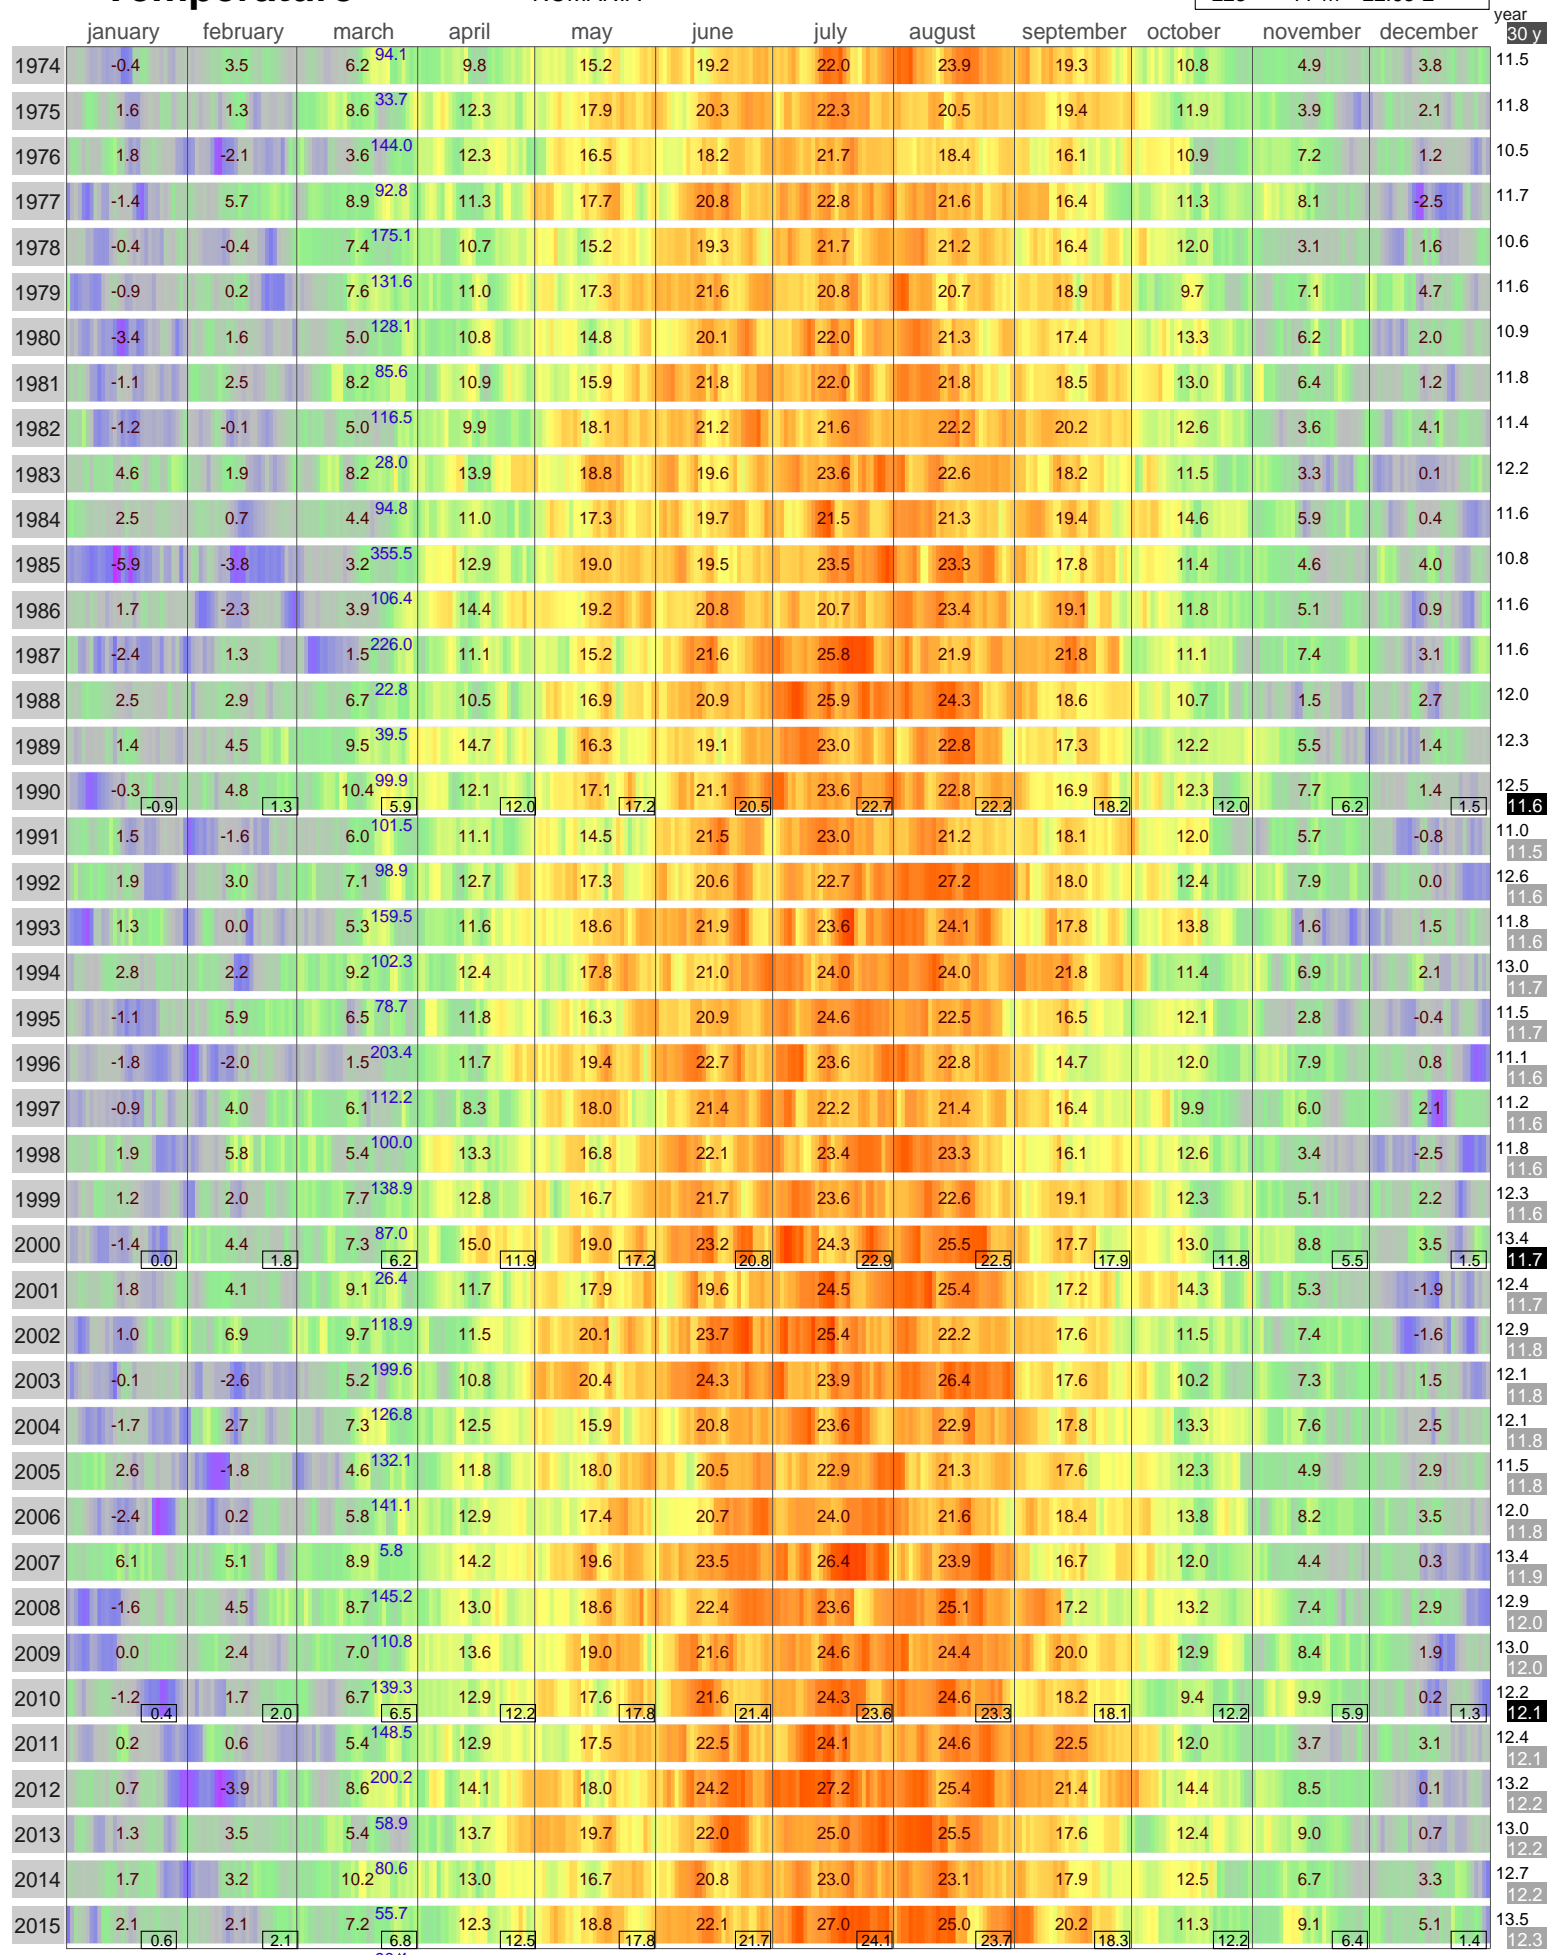

Mean Temperature

DROBETA TURNU SEVERIN ROMANIA

ECA Id: 223 Height: 77 m 44.63 N 22.63 E 

Hellmann Winter Number 96.4

Validated data from source:
116380