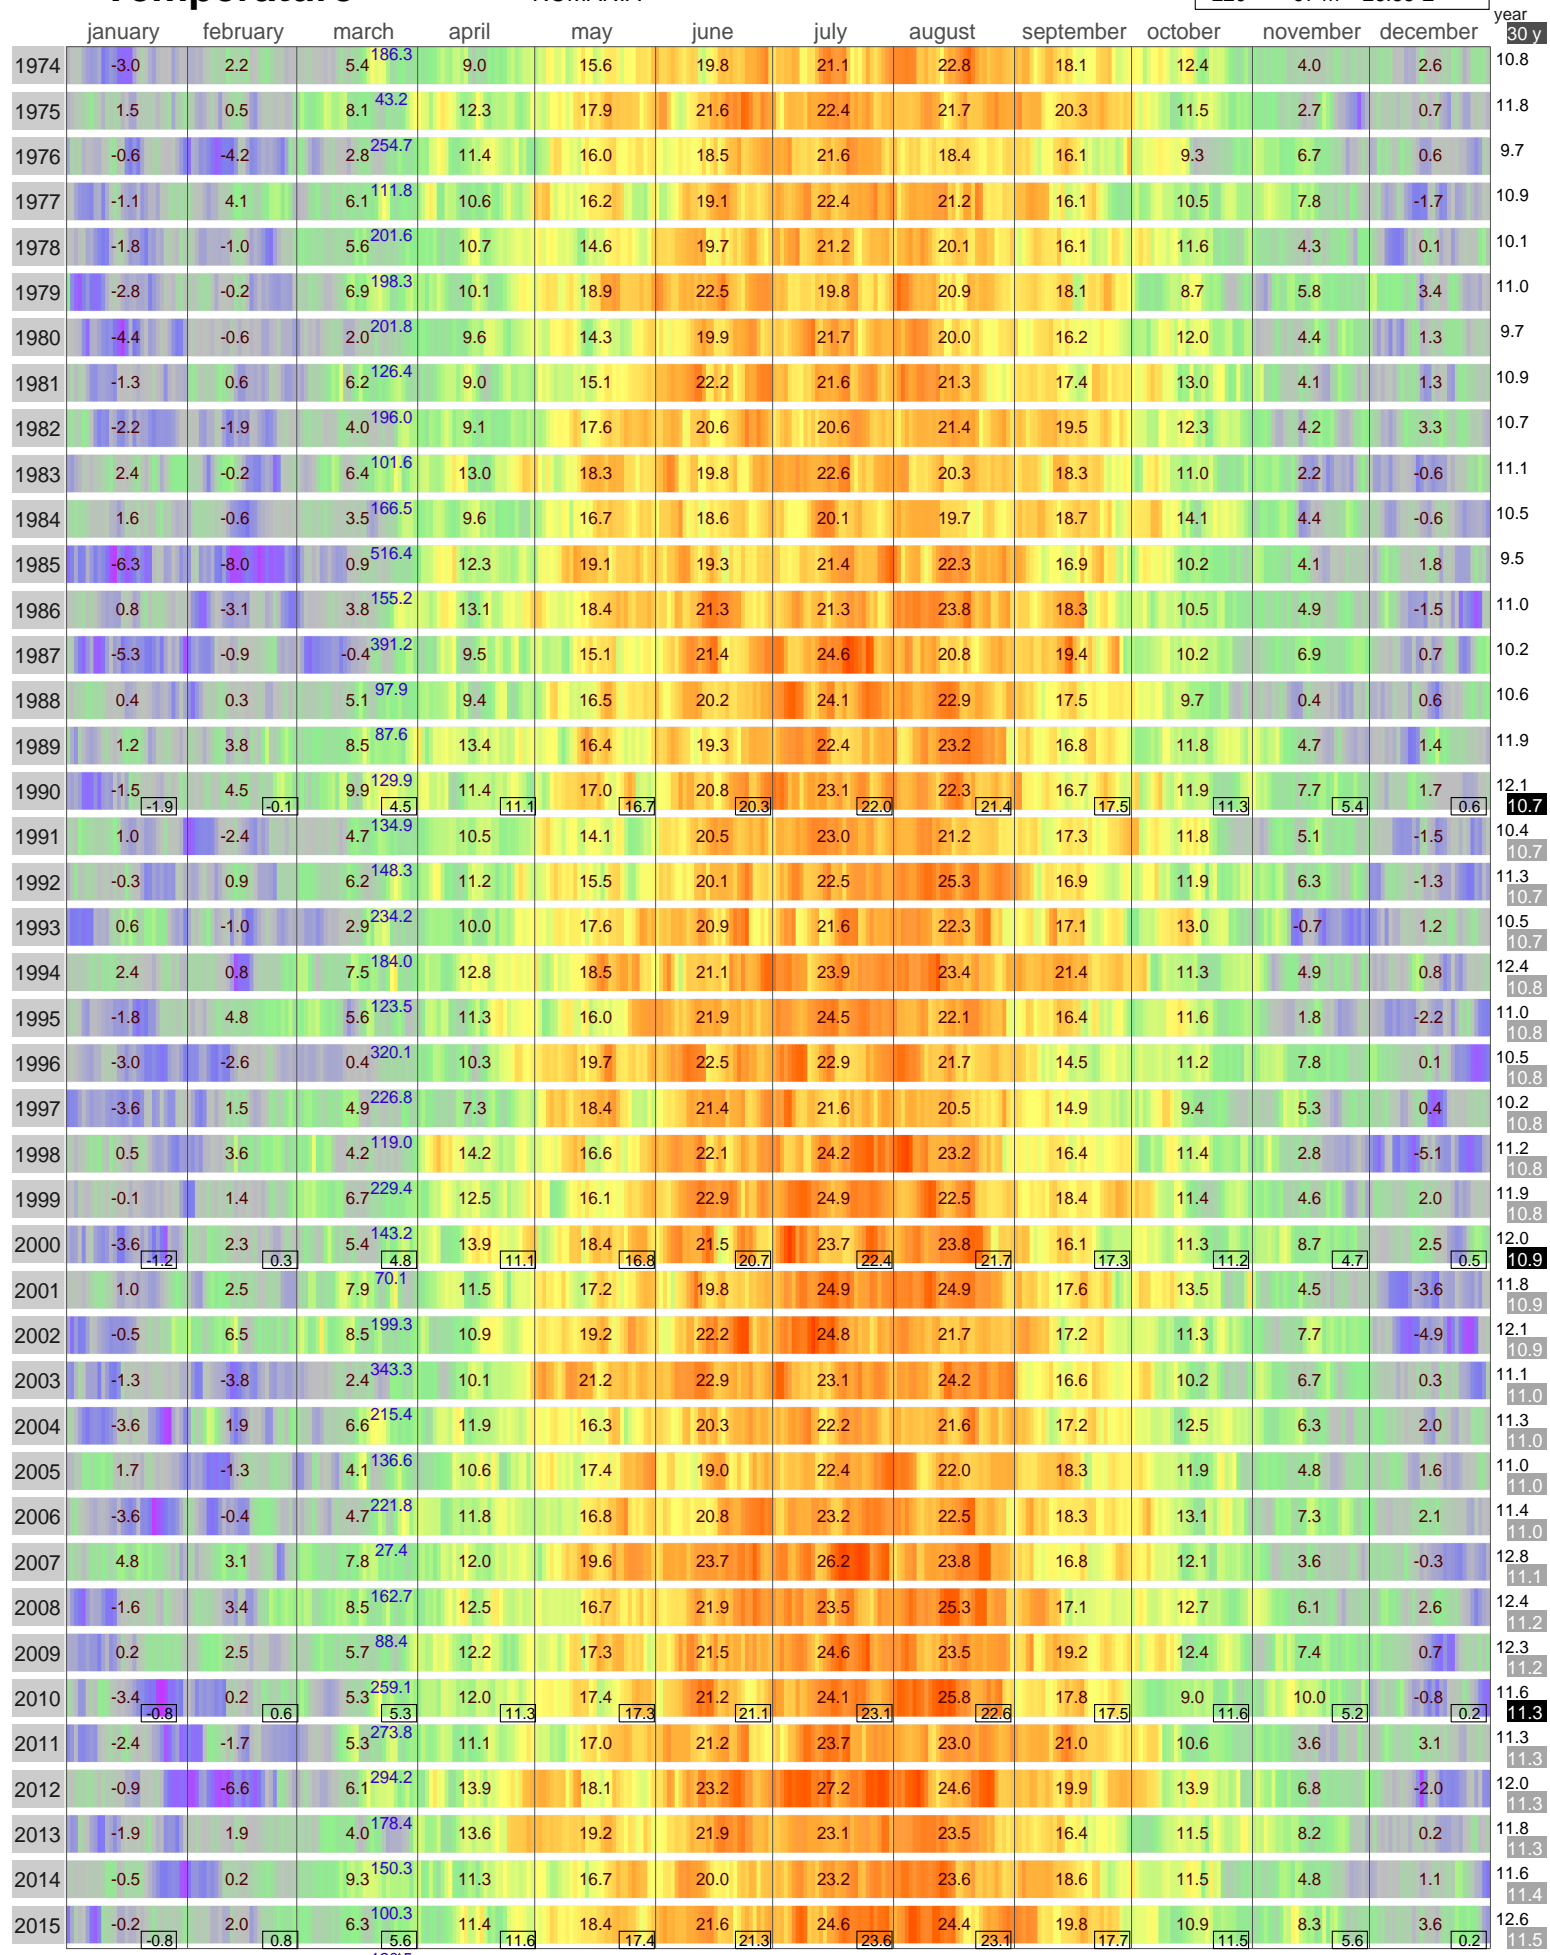

Mean Temperature

BUZAU
ROMANIA

ECA Id: 220 Height: 97 m 45.13 N 26.85 E 

Validated data from source:
107504