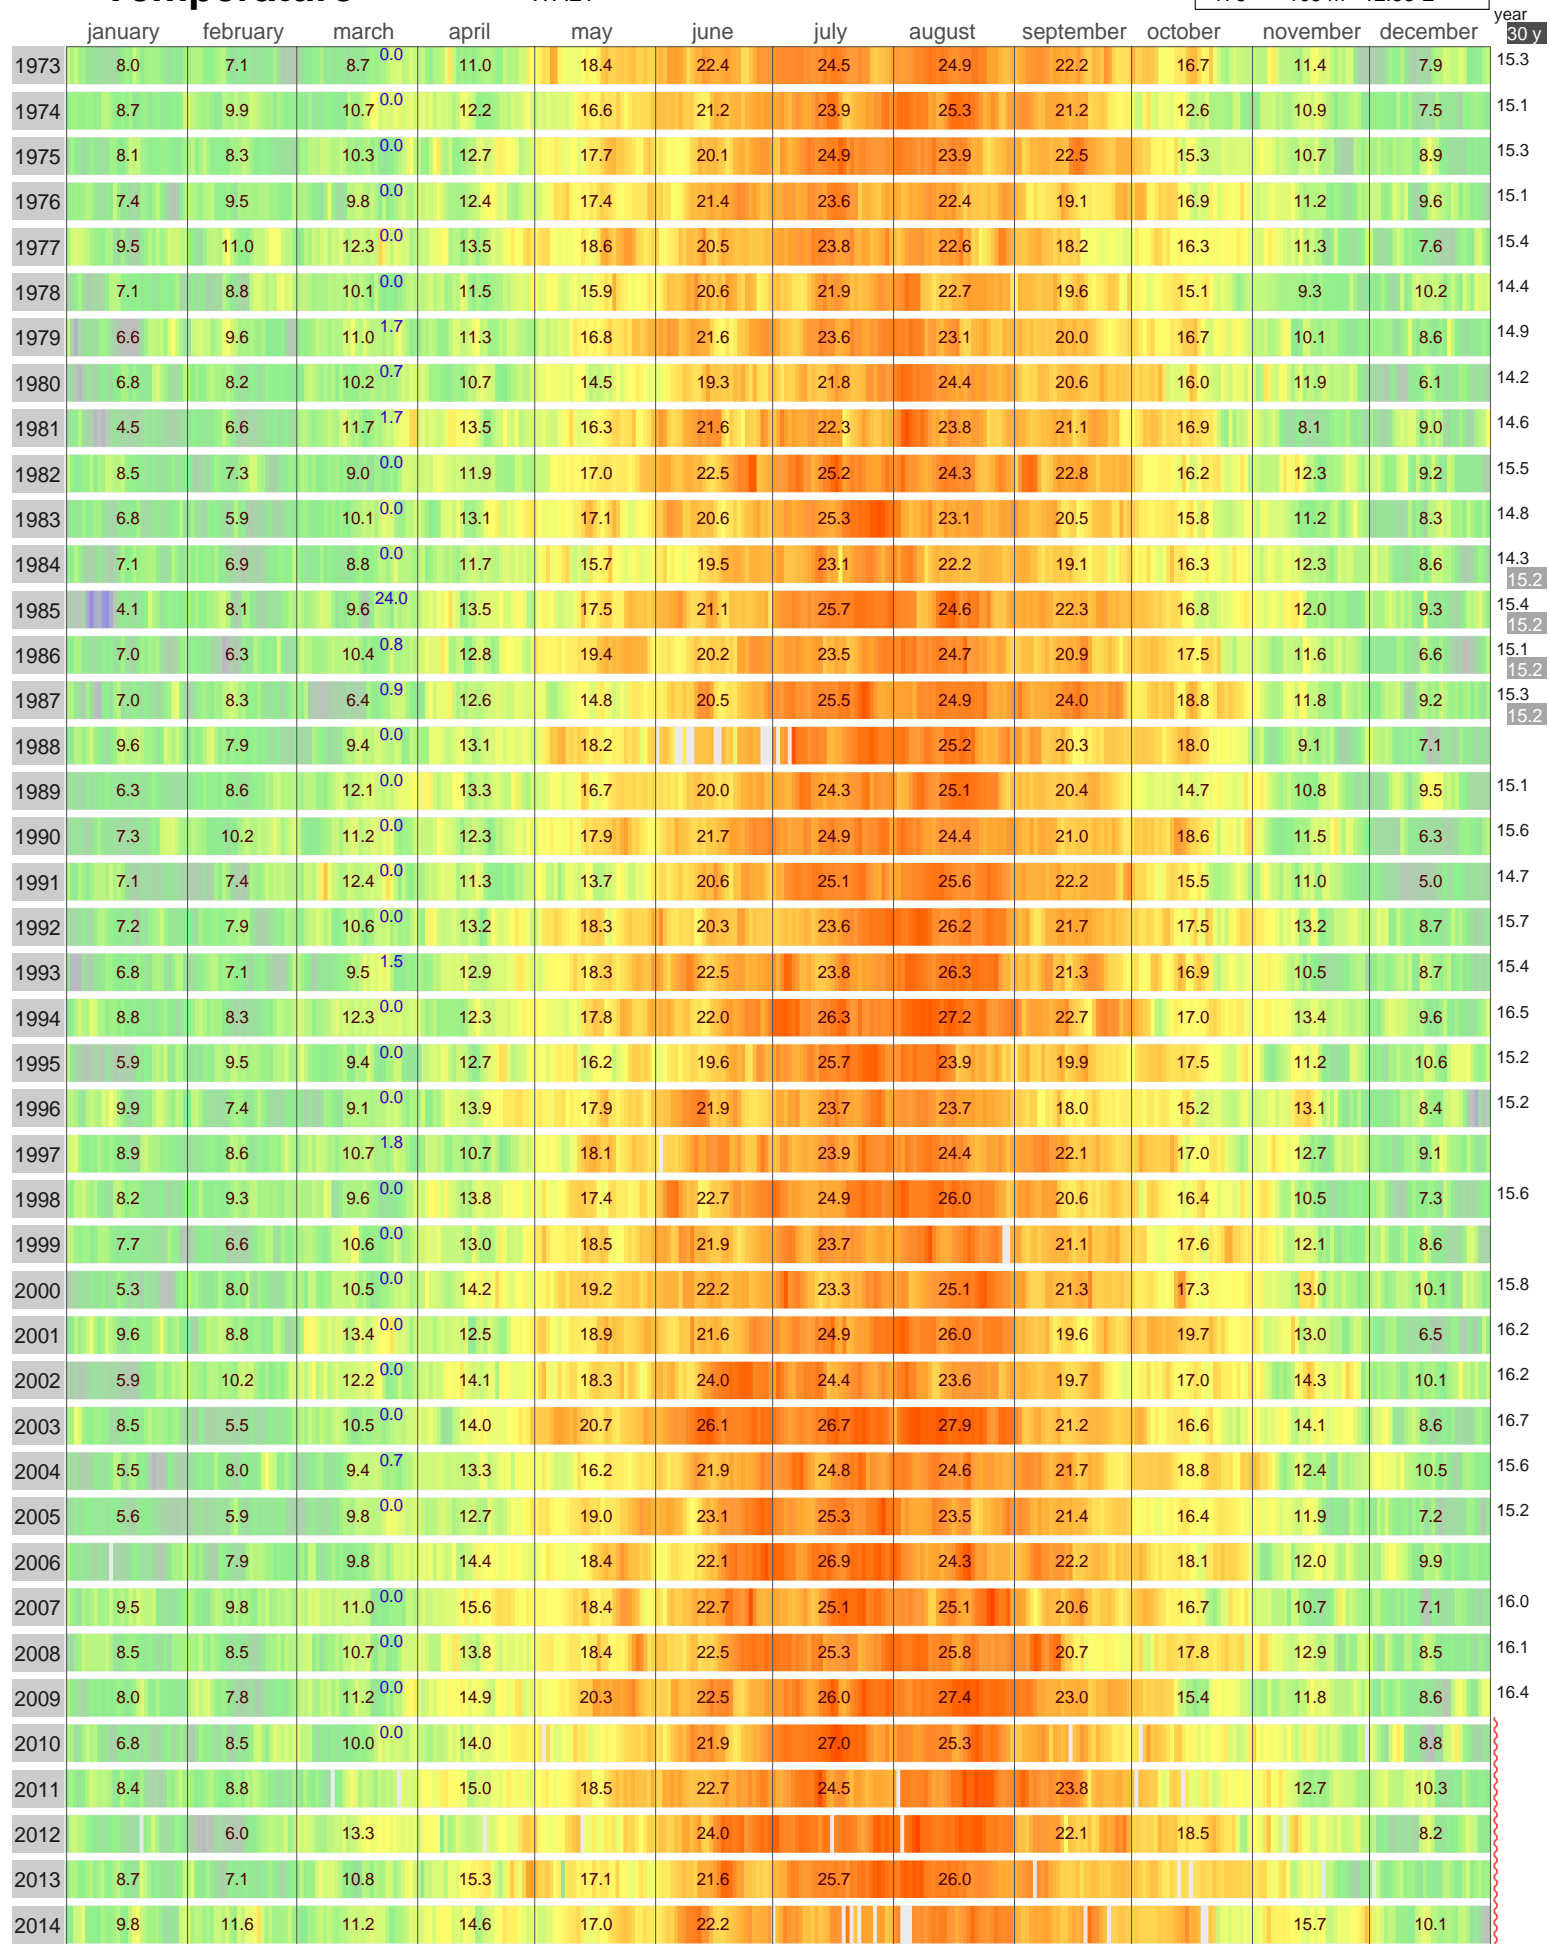

Mean Temperature

ROMA
ITALY

ECA Id: Height: 41.78 N
176 105 m 12.58 E

Hellmann Winter Number ↑

Validated data from source(s):
860

Data updated with 'synoptical message from GTS' (non-validated)