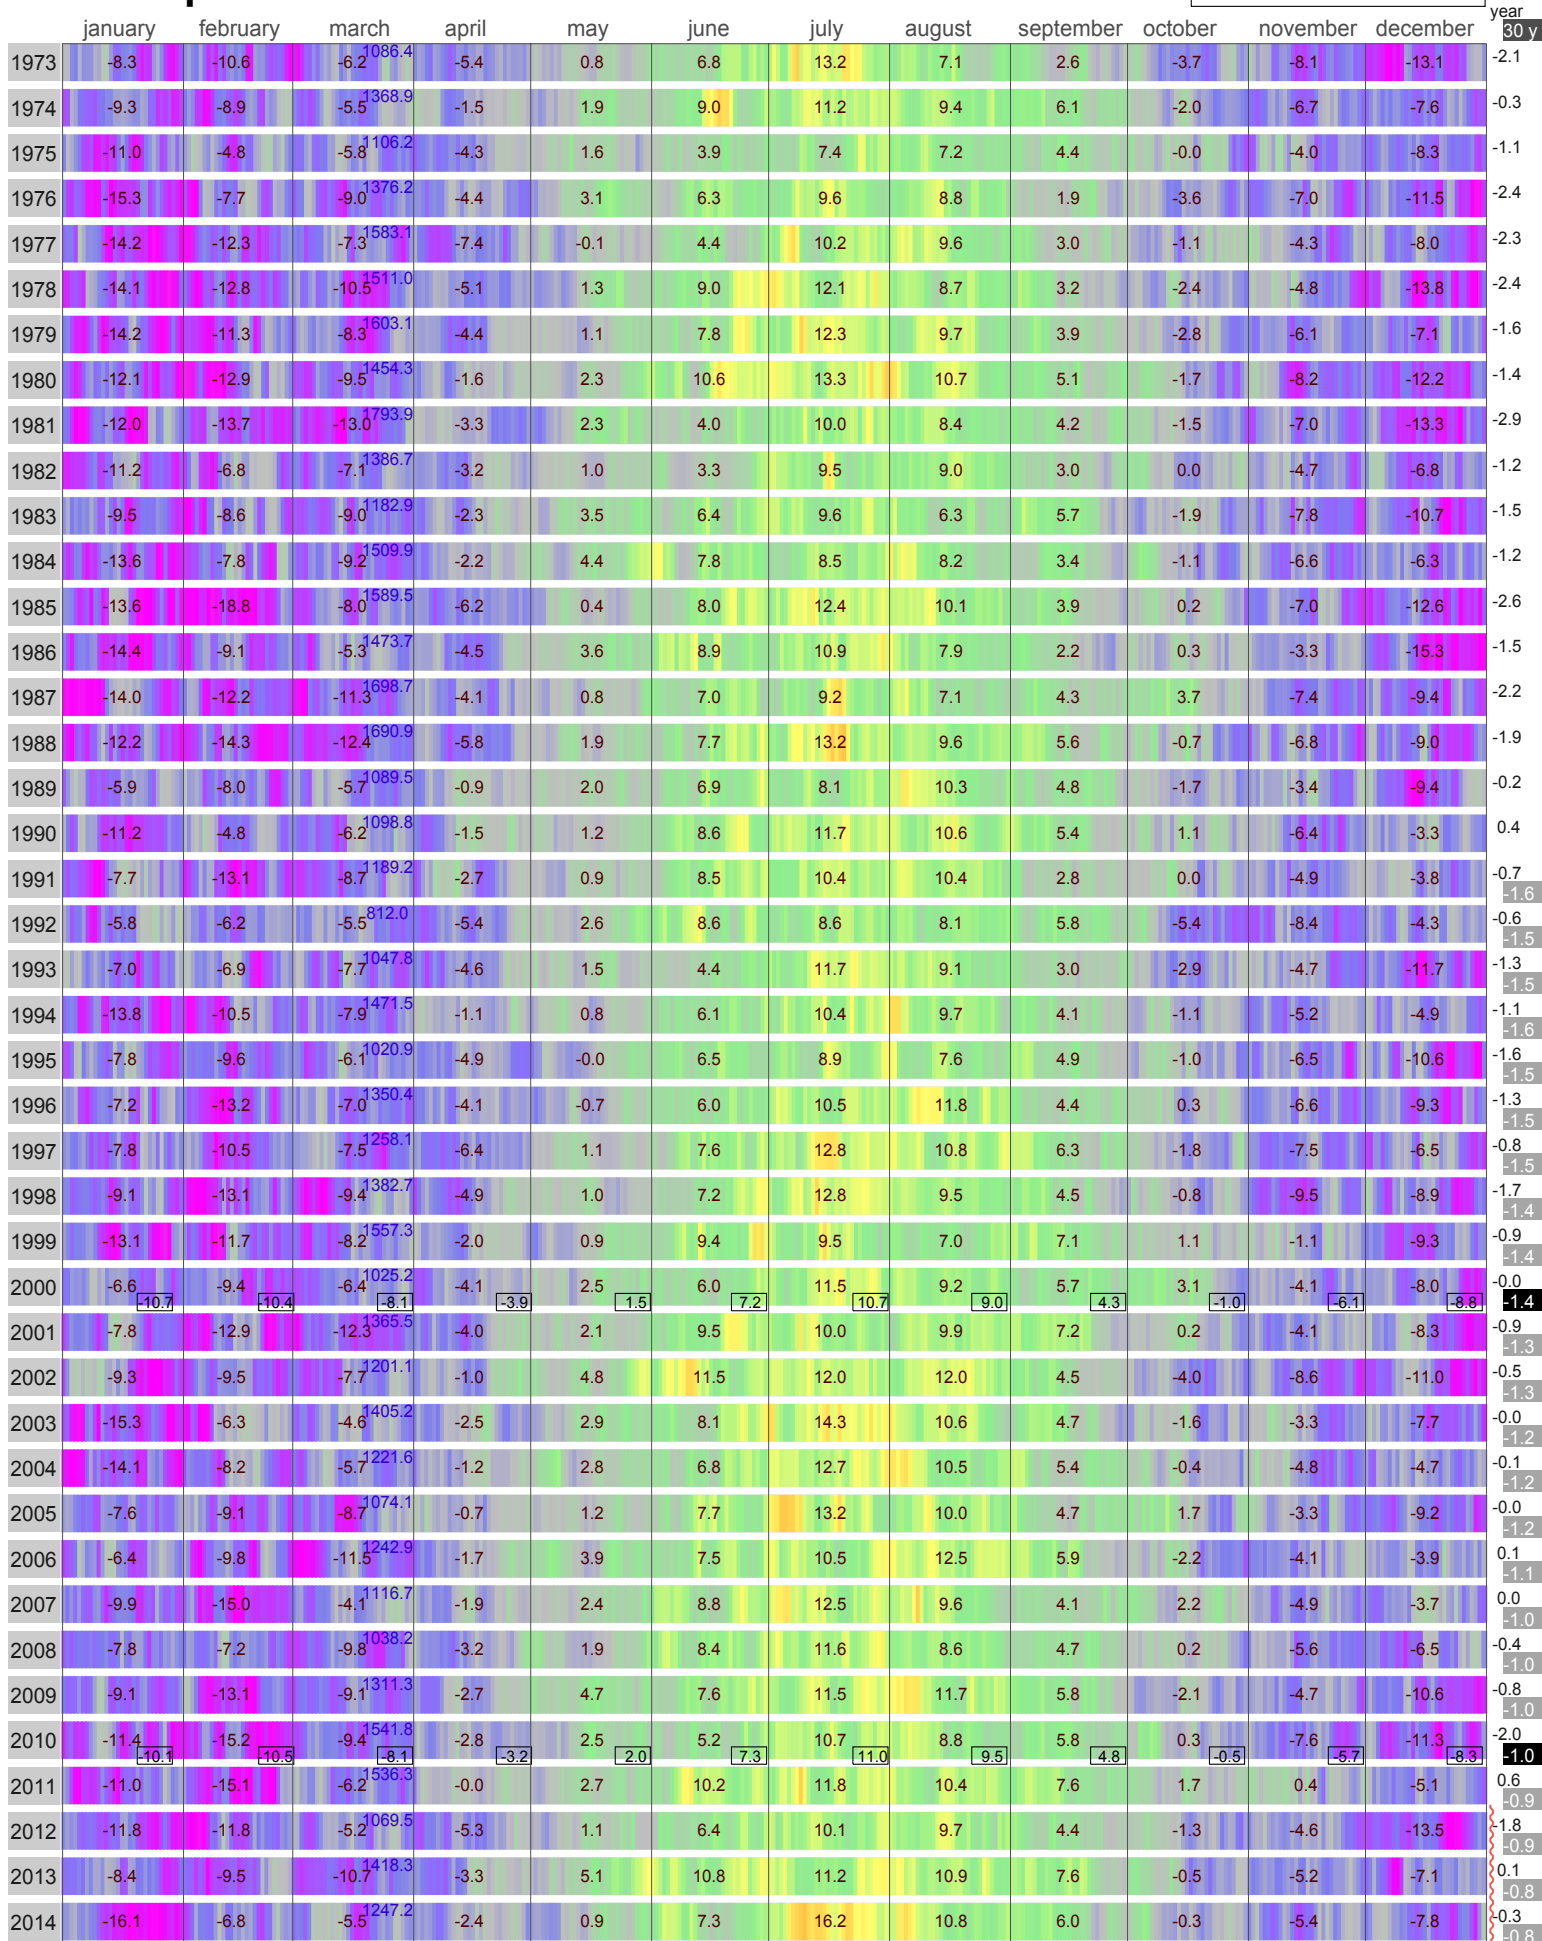

Mean Temperature

RIKSGRANSEN
SWEDEN

ECA Id: Height: 68.43 N
3540 508 m 18.13 E 

Hellmann Winter Number 

Validated data from source(s):
37463 37466

Data updated with 'synoptical message from GTS' (non-validated)