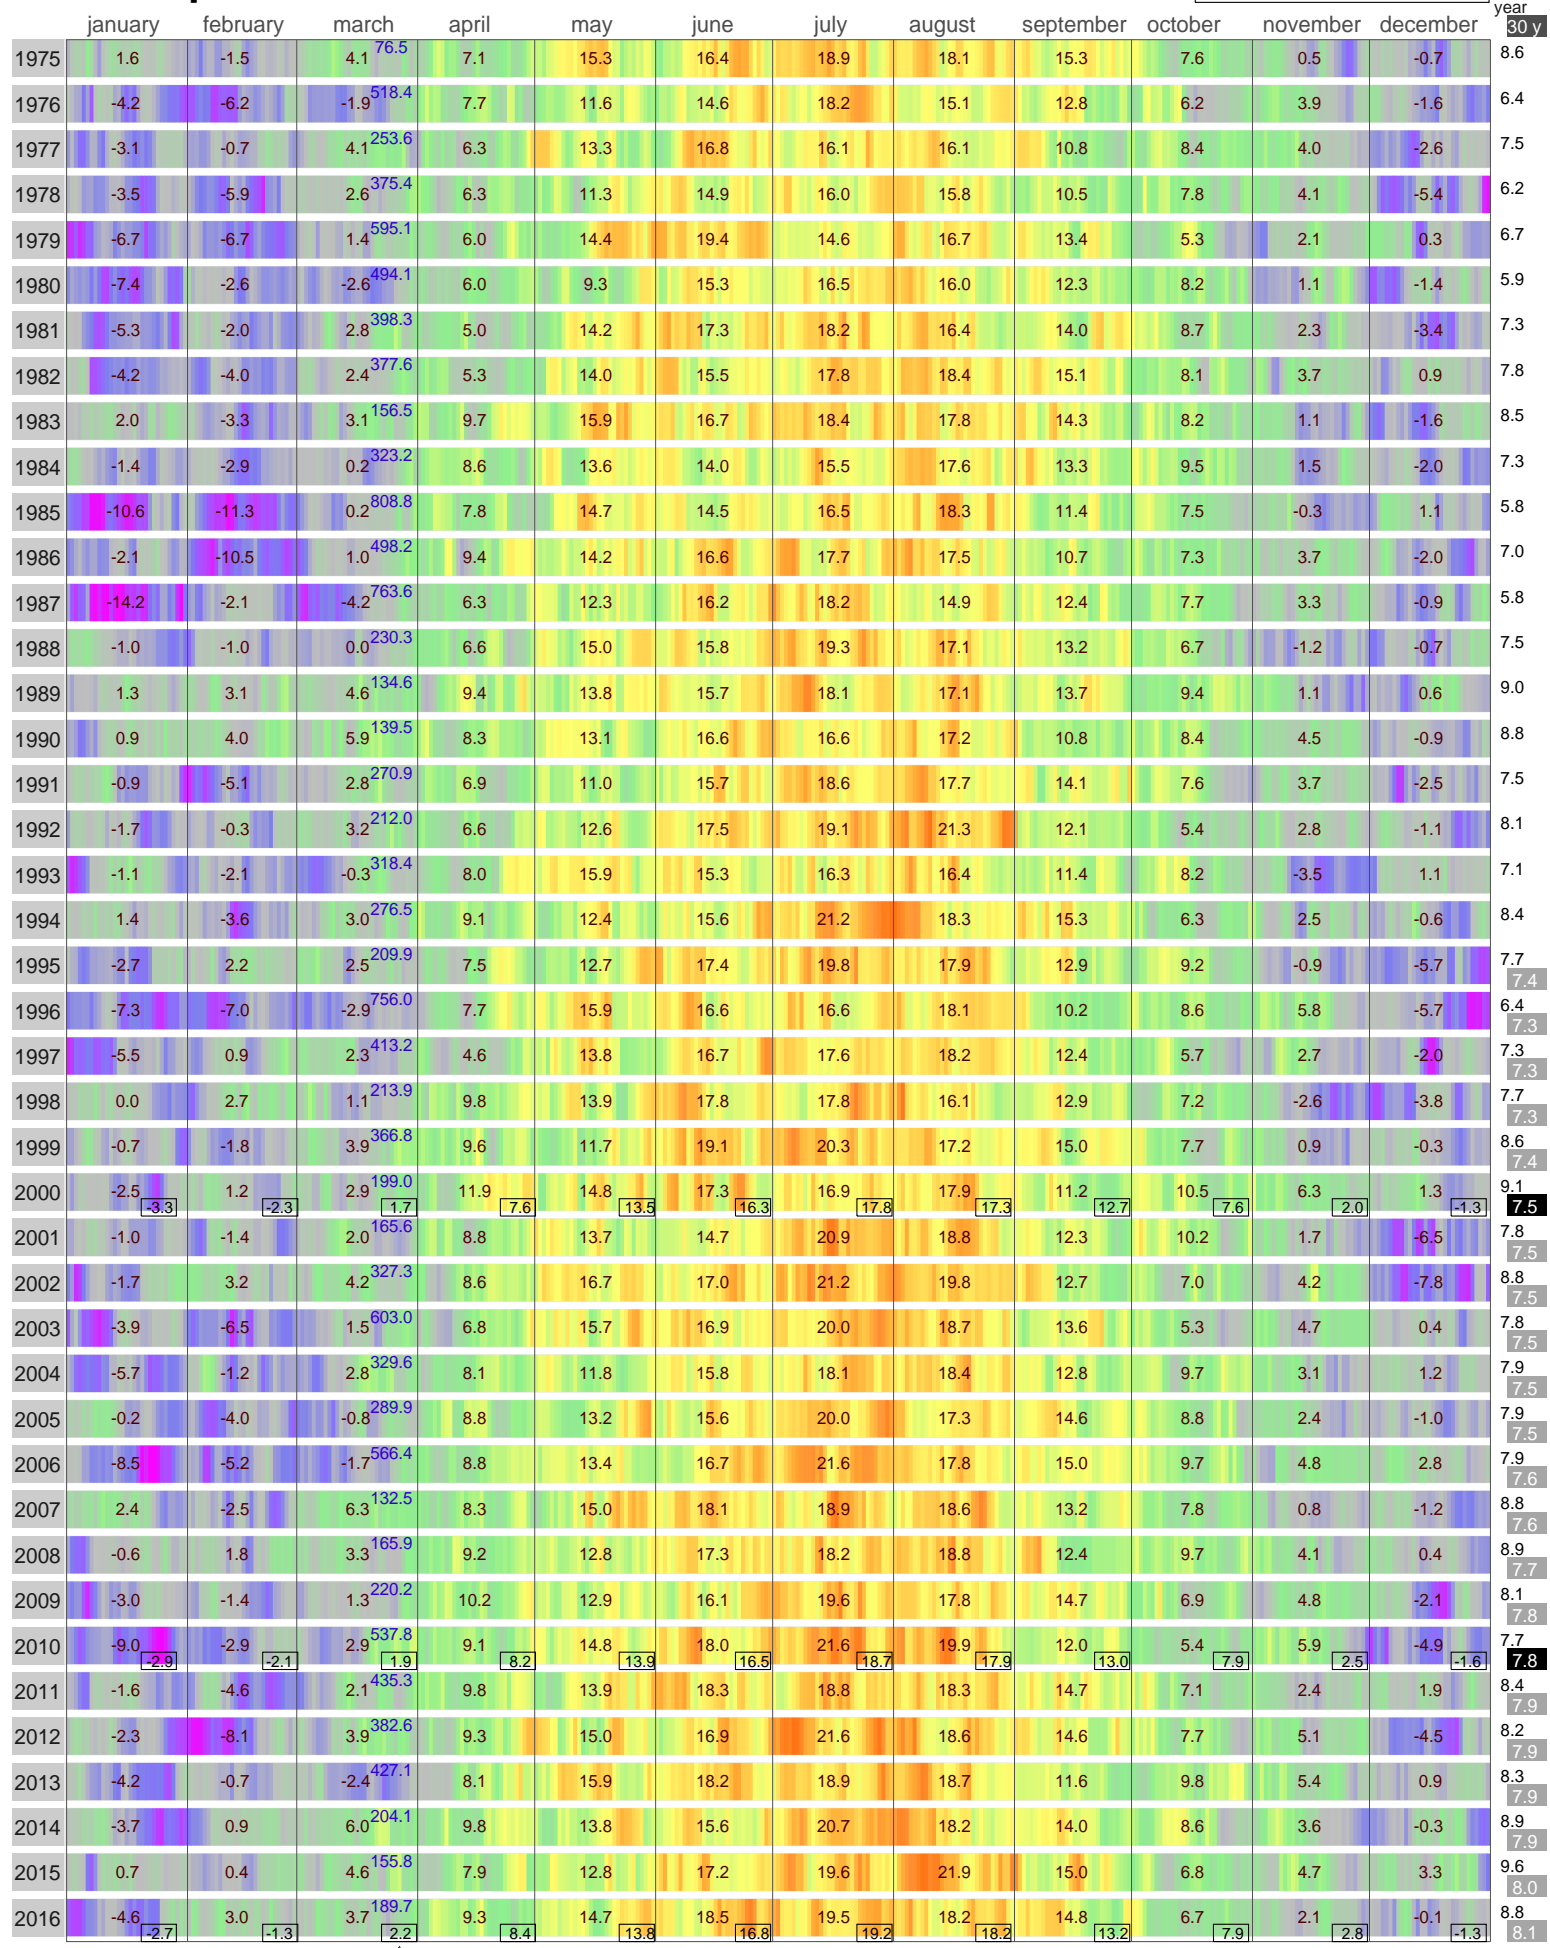

Mean Temperature

WLODAWA
POLAND

ECA Id: 927 Height: 51.55 N 177 m 23.53 E 

Hellmann Winter Number 

Validated data from source:
106289