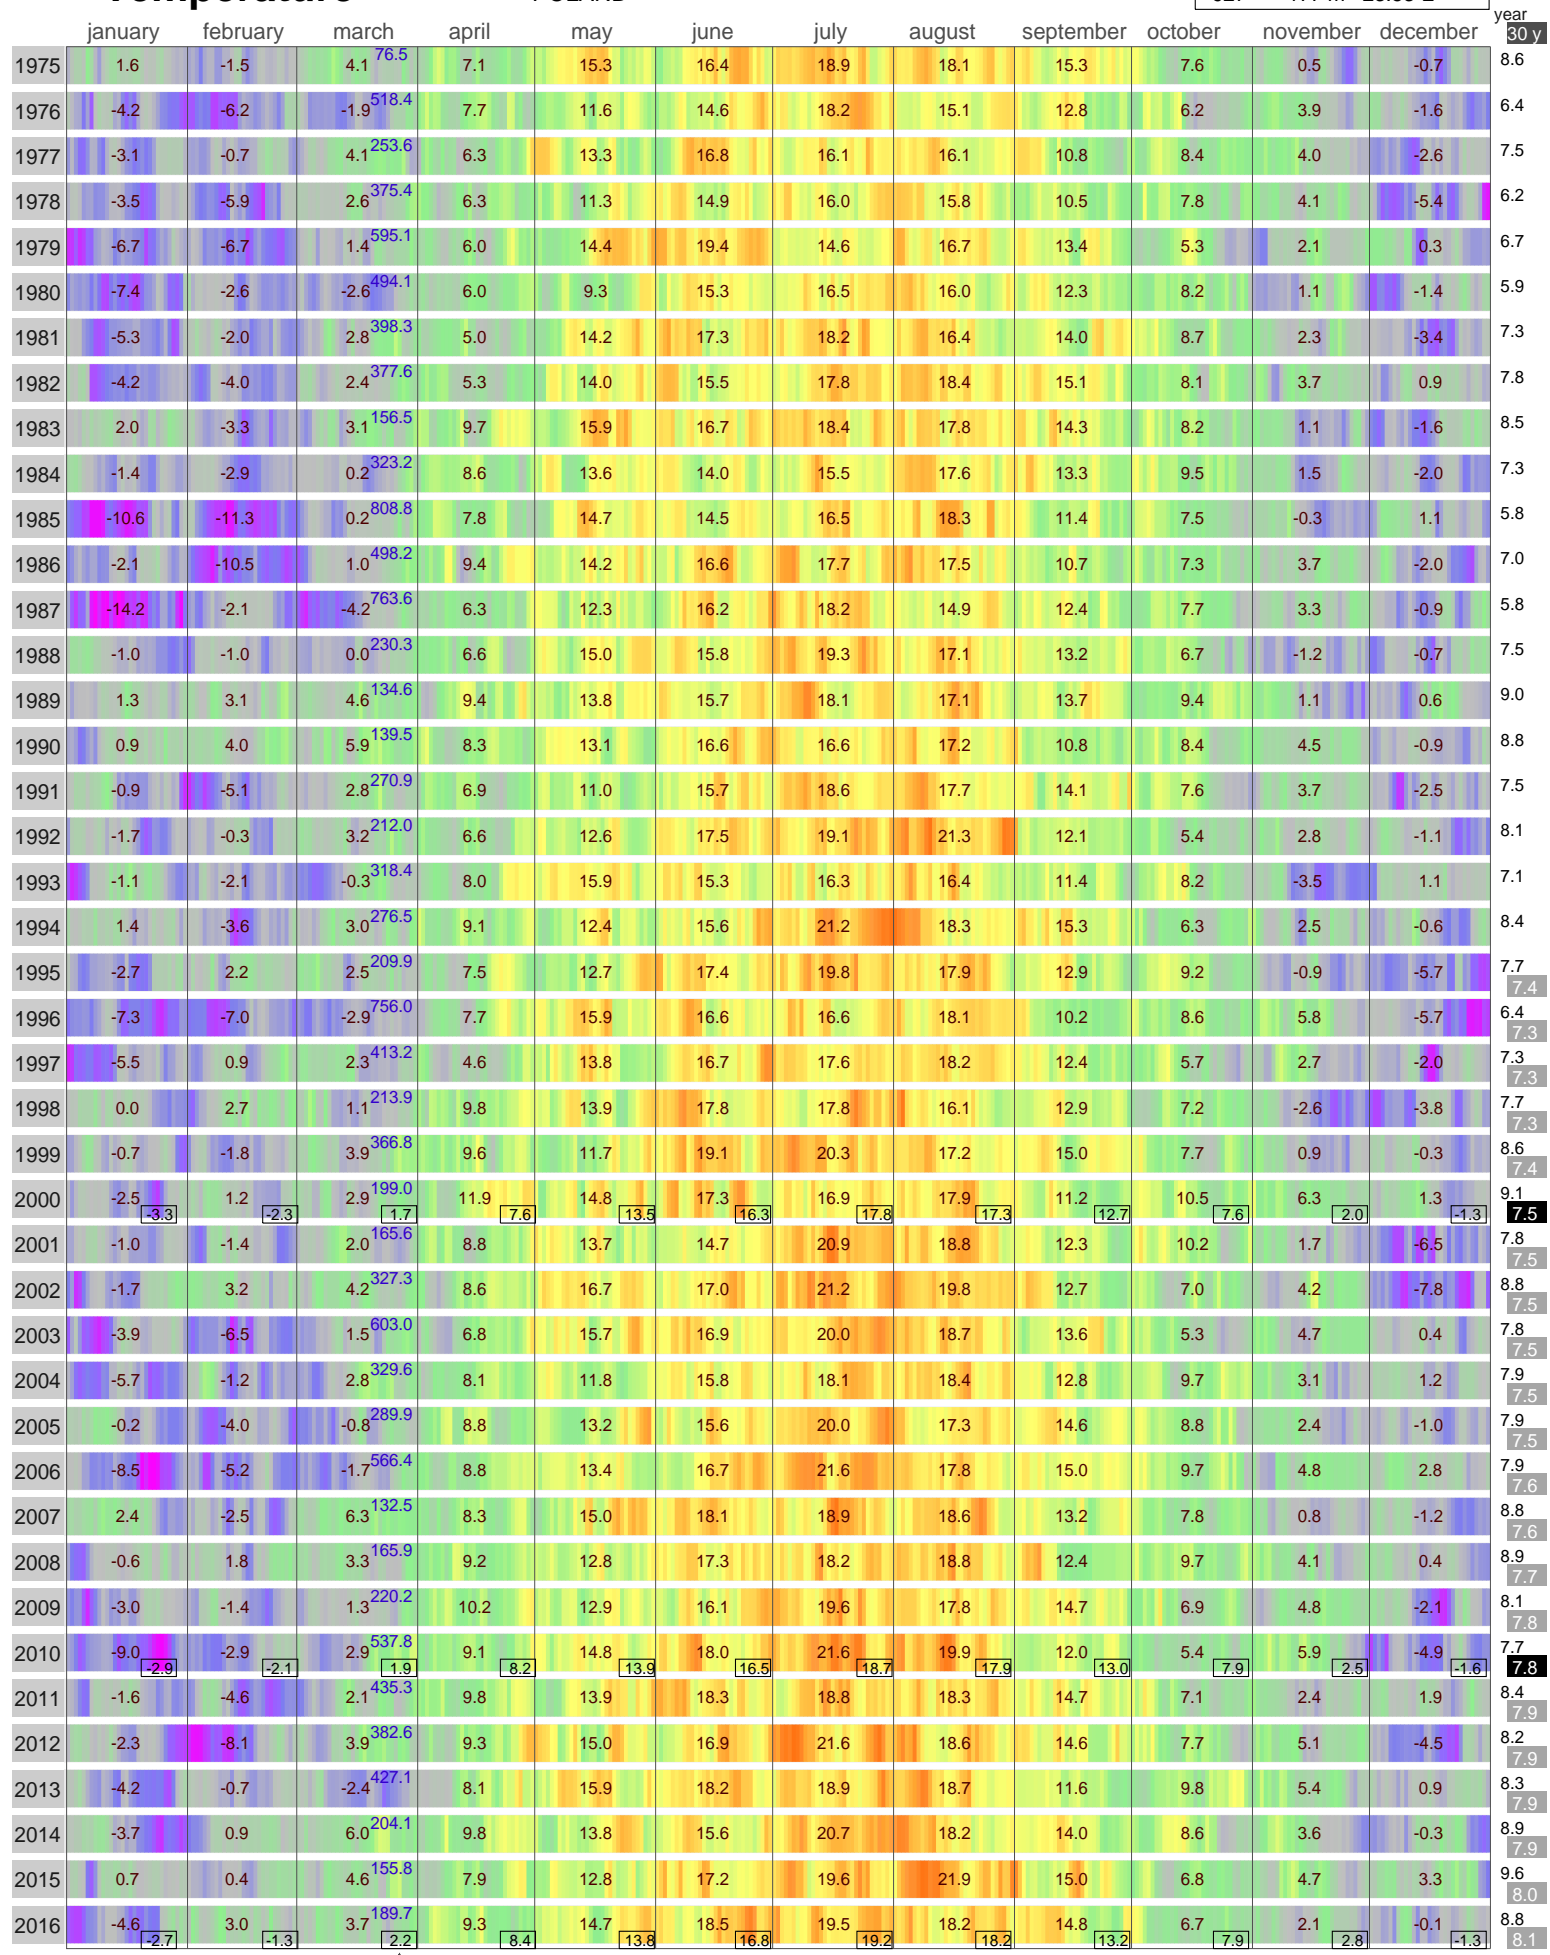

Mean Temperature

WLODAWA
POLAND

ECA Id: 927 Height: 51.55 N 23.53 E 

Hellmann Winter Number 
Validated data from source: 106289