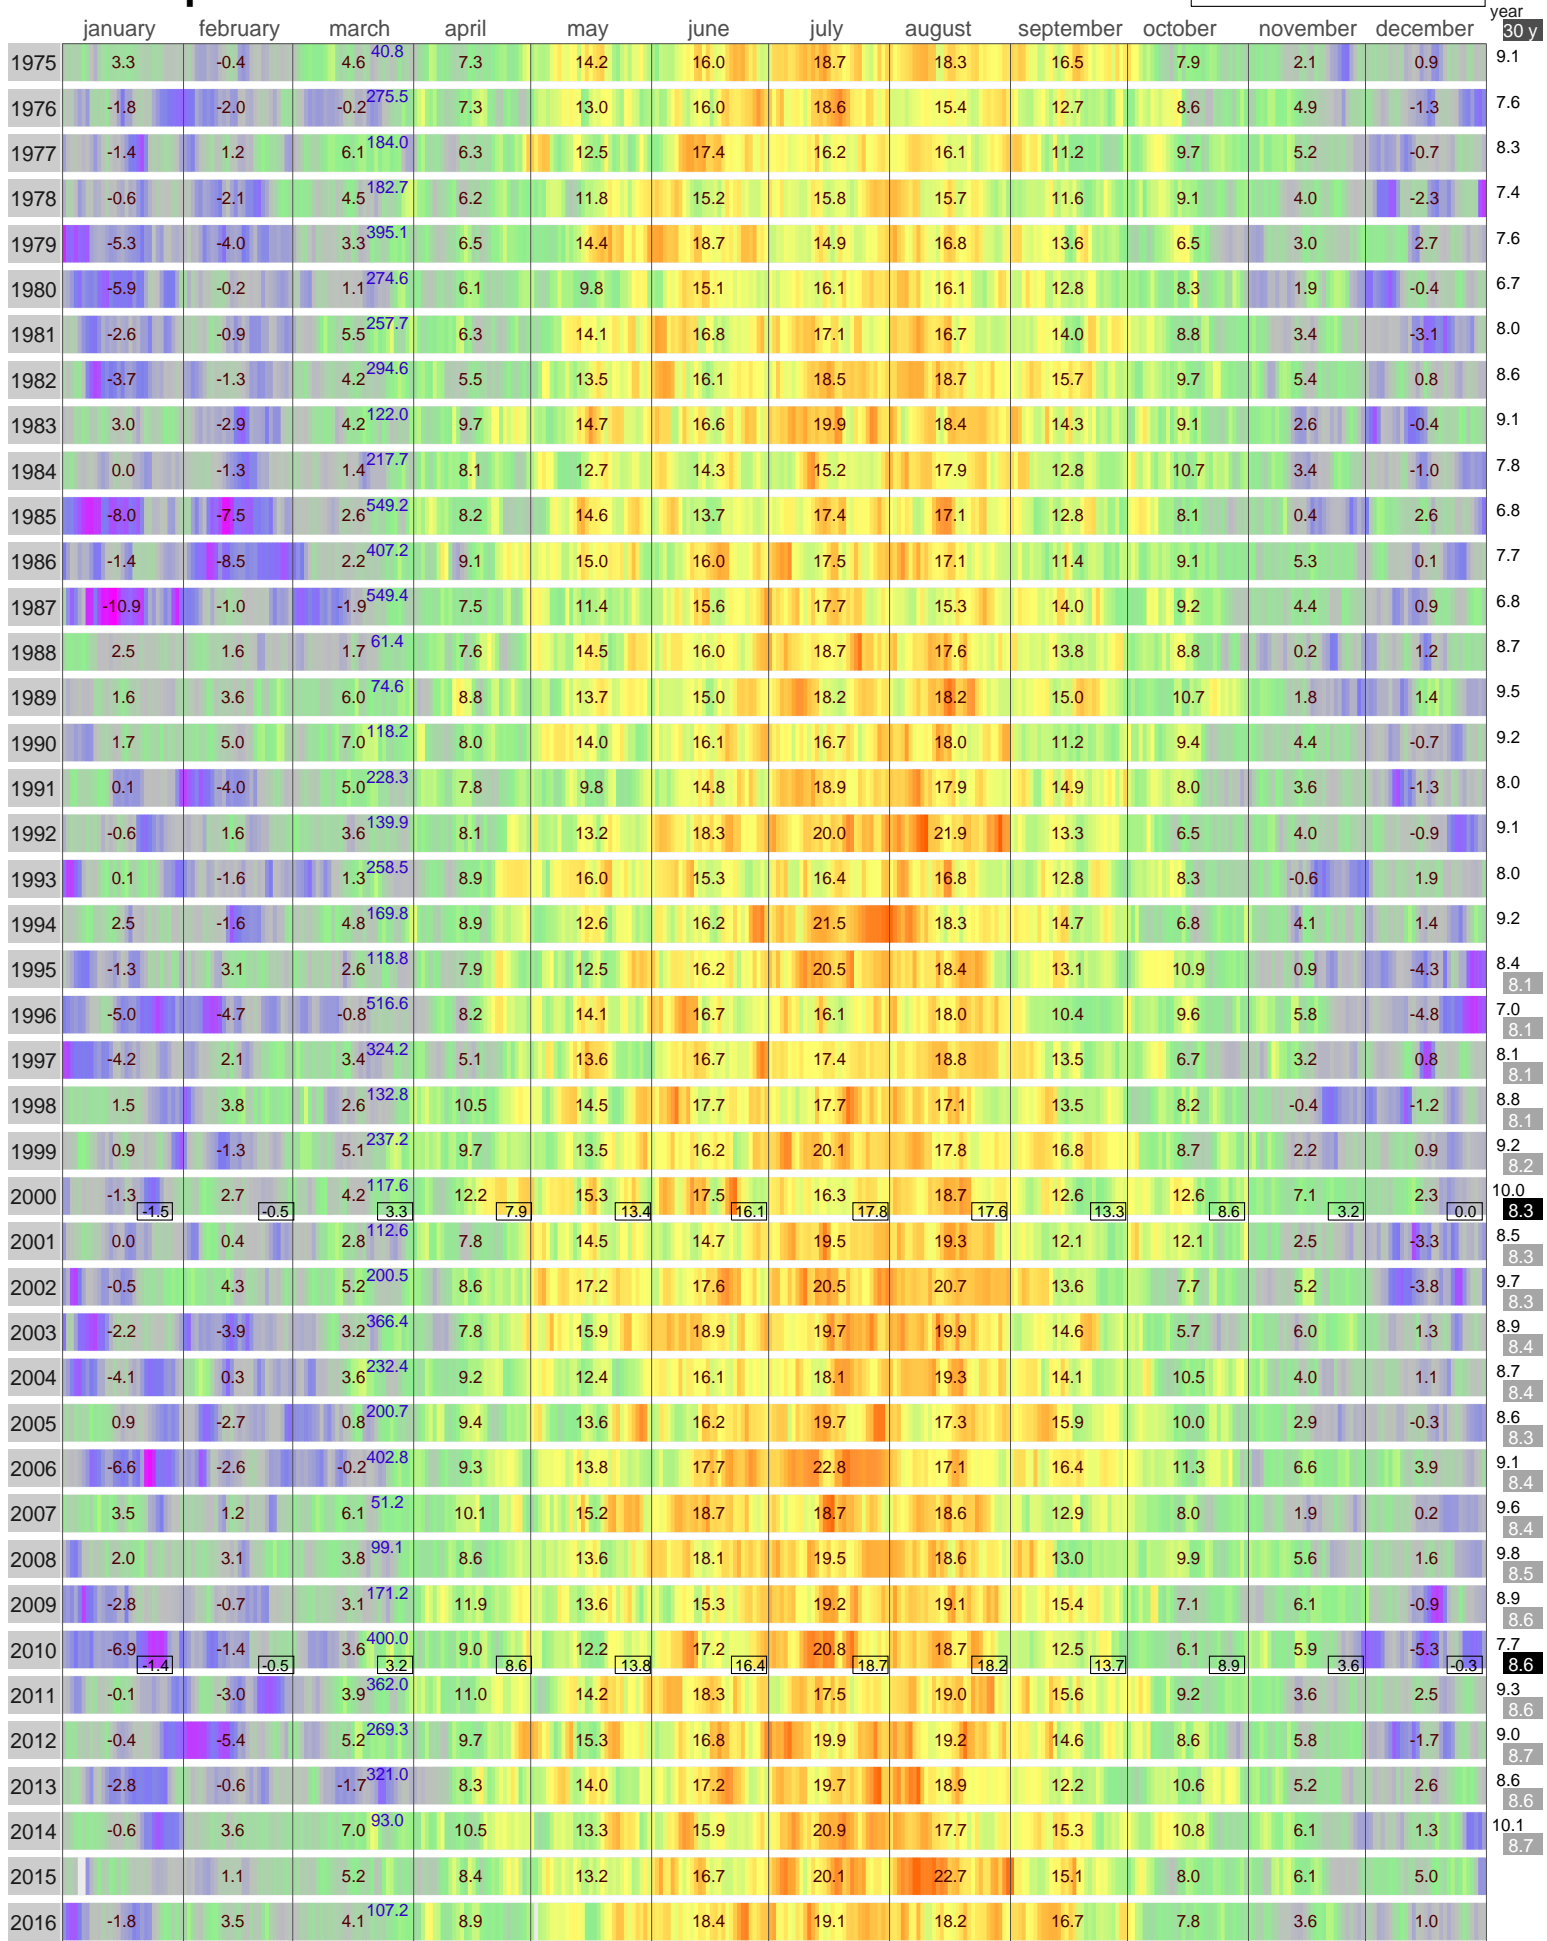

# Mean Temperature

WIELUN  
POLAND

ECA Id: 924 Height: 51.21 N 199 m 18.56 E 

Hellmann Winter Number 

Validated data from source:  
106260