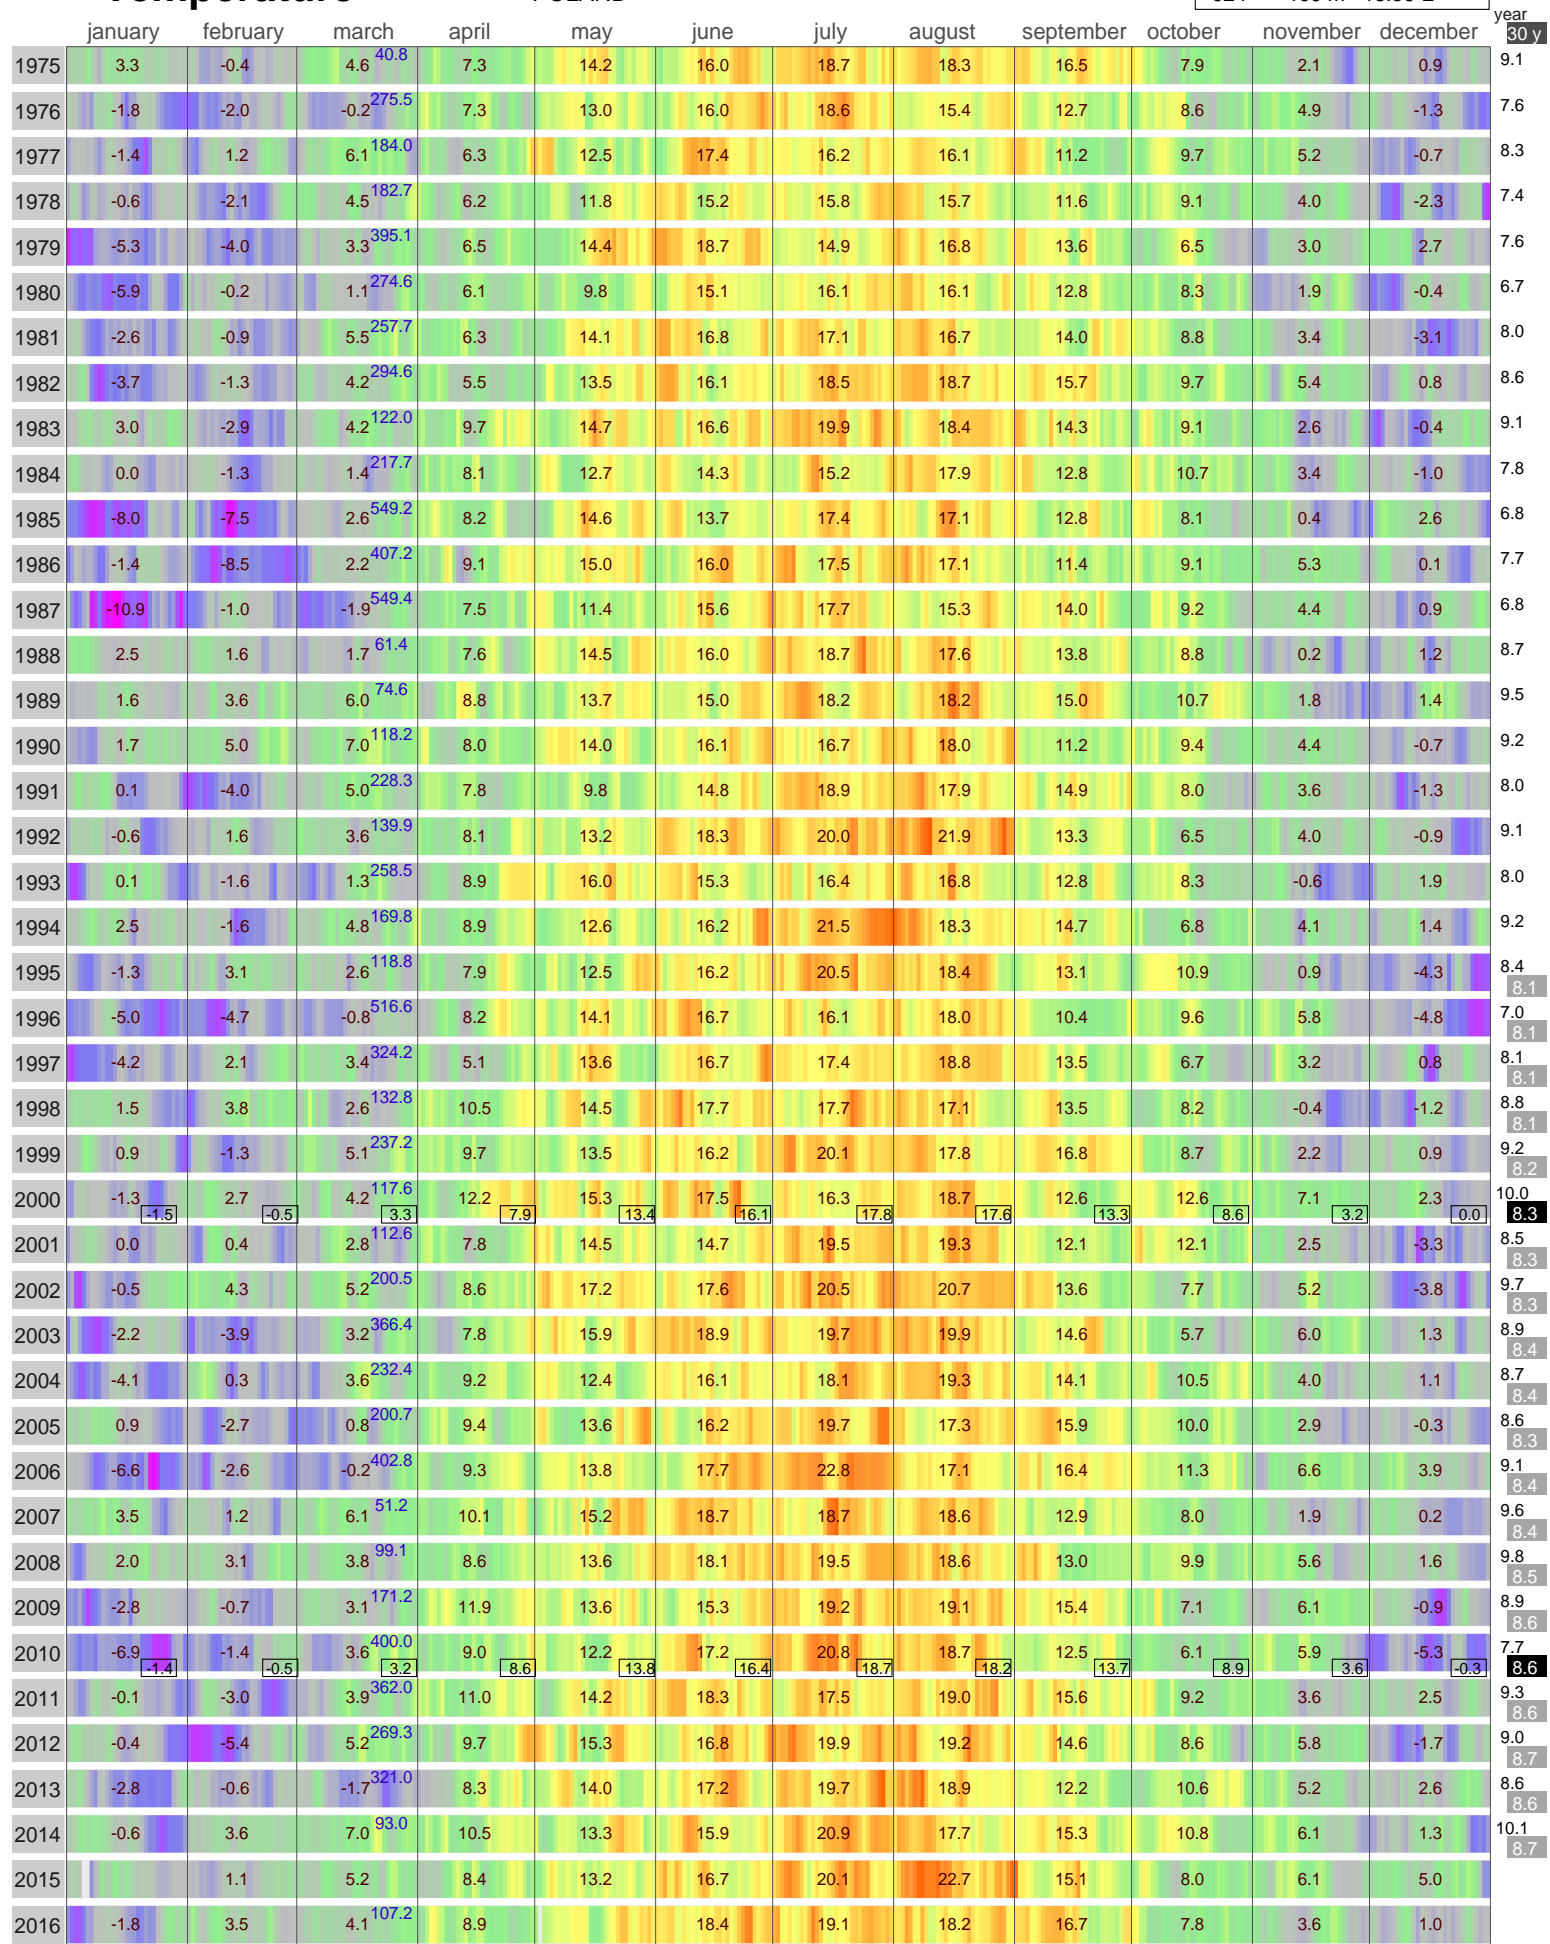

Mean Temperature

WIELUN
POLAND

ECA Id: 924 Height: 51.21 N 199 m 18.56 E 

Hellmann Winter Number 

Validated data from source:
106260