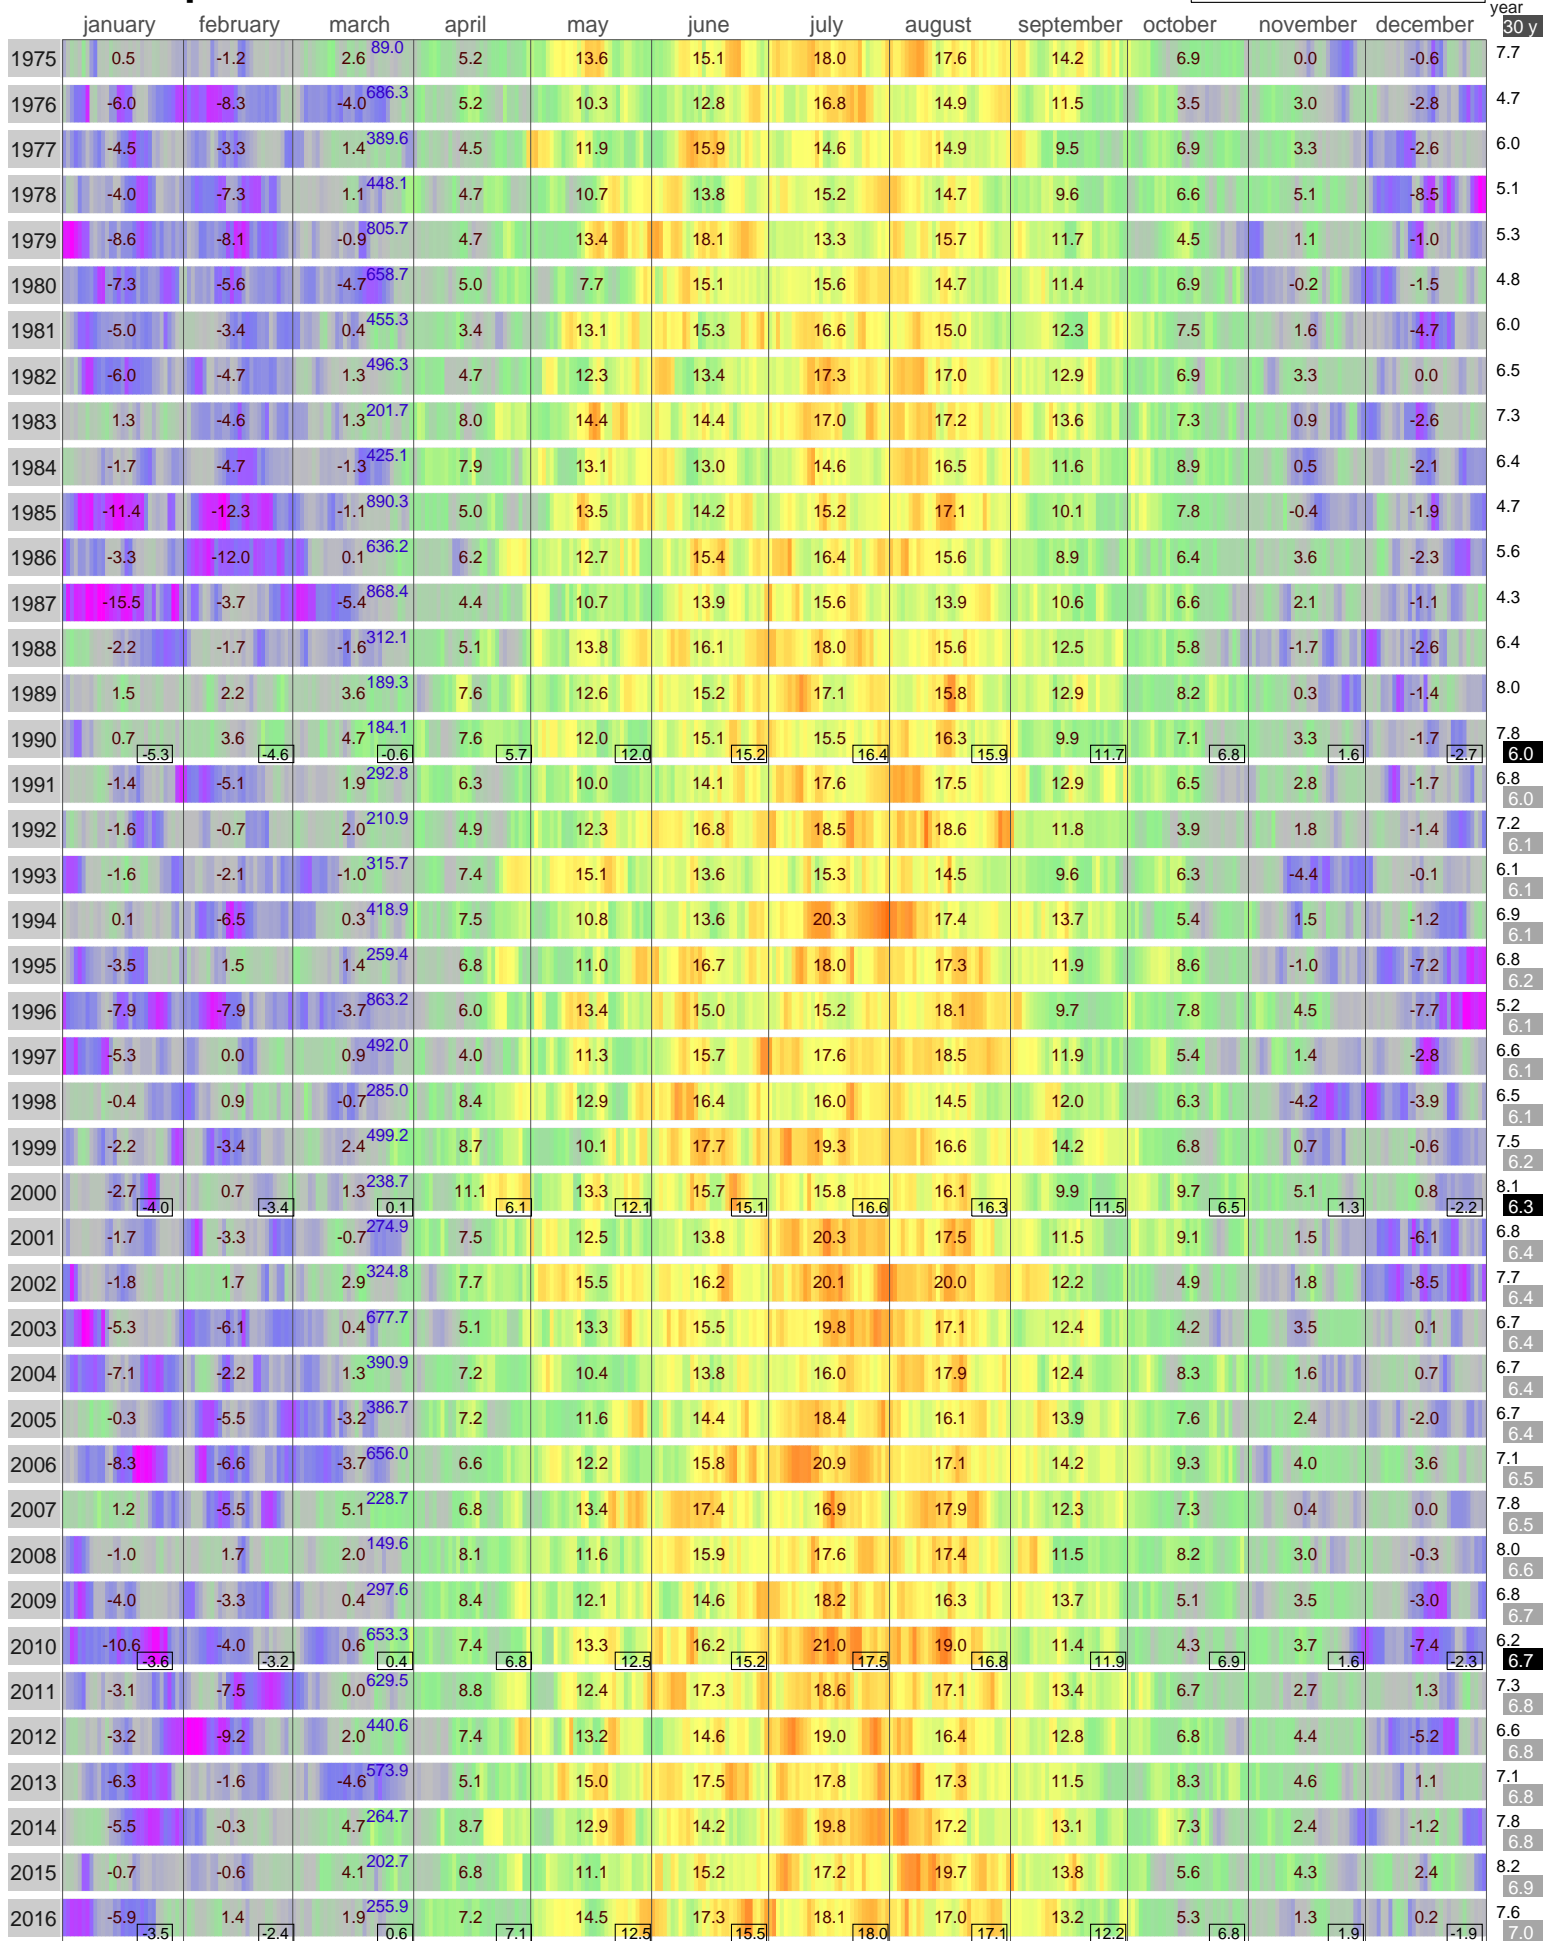

Mean Temperature

SUWALKI
POLAND

ECA Id: Height: 54.13 N
2024 184 m 22.95 E 

Hellmann Winter Number 
Validated data from source:
106073