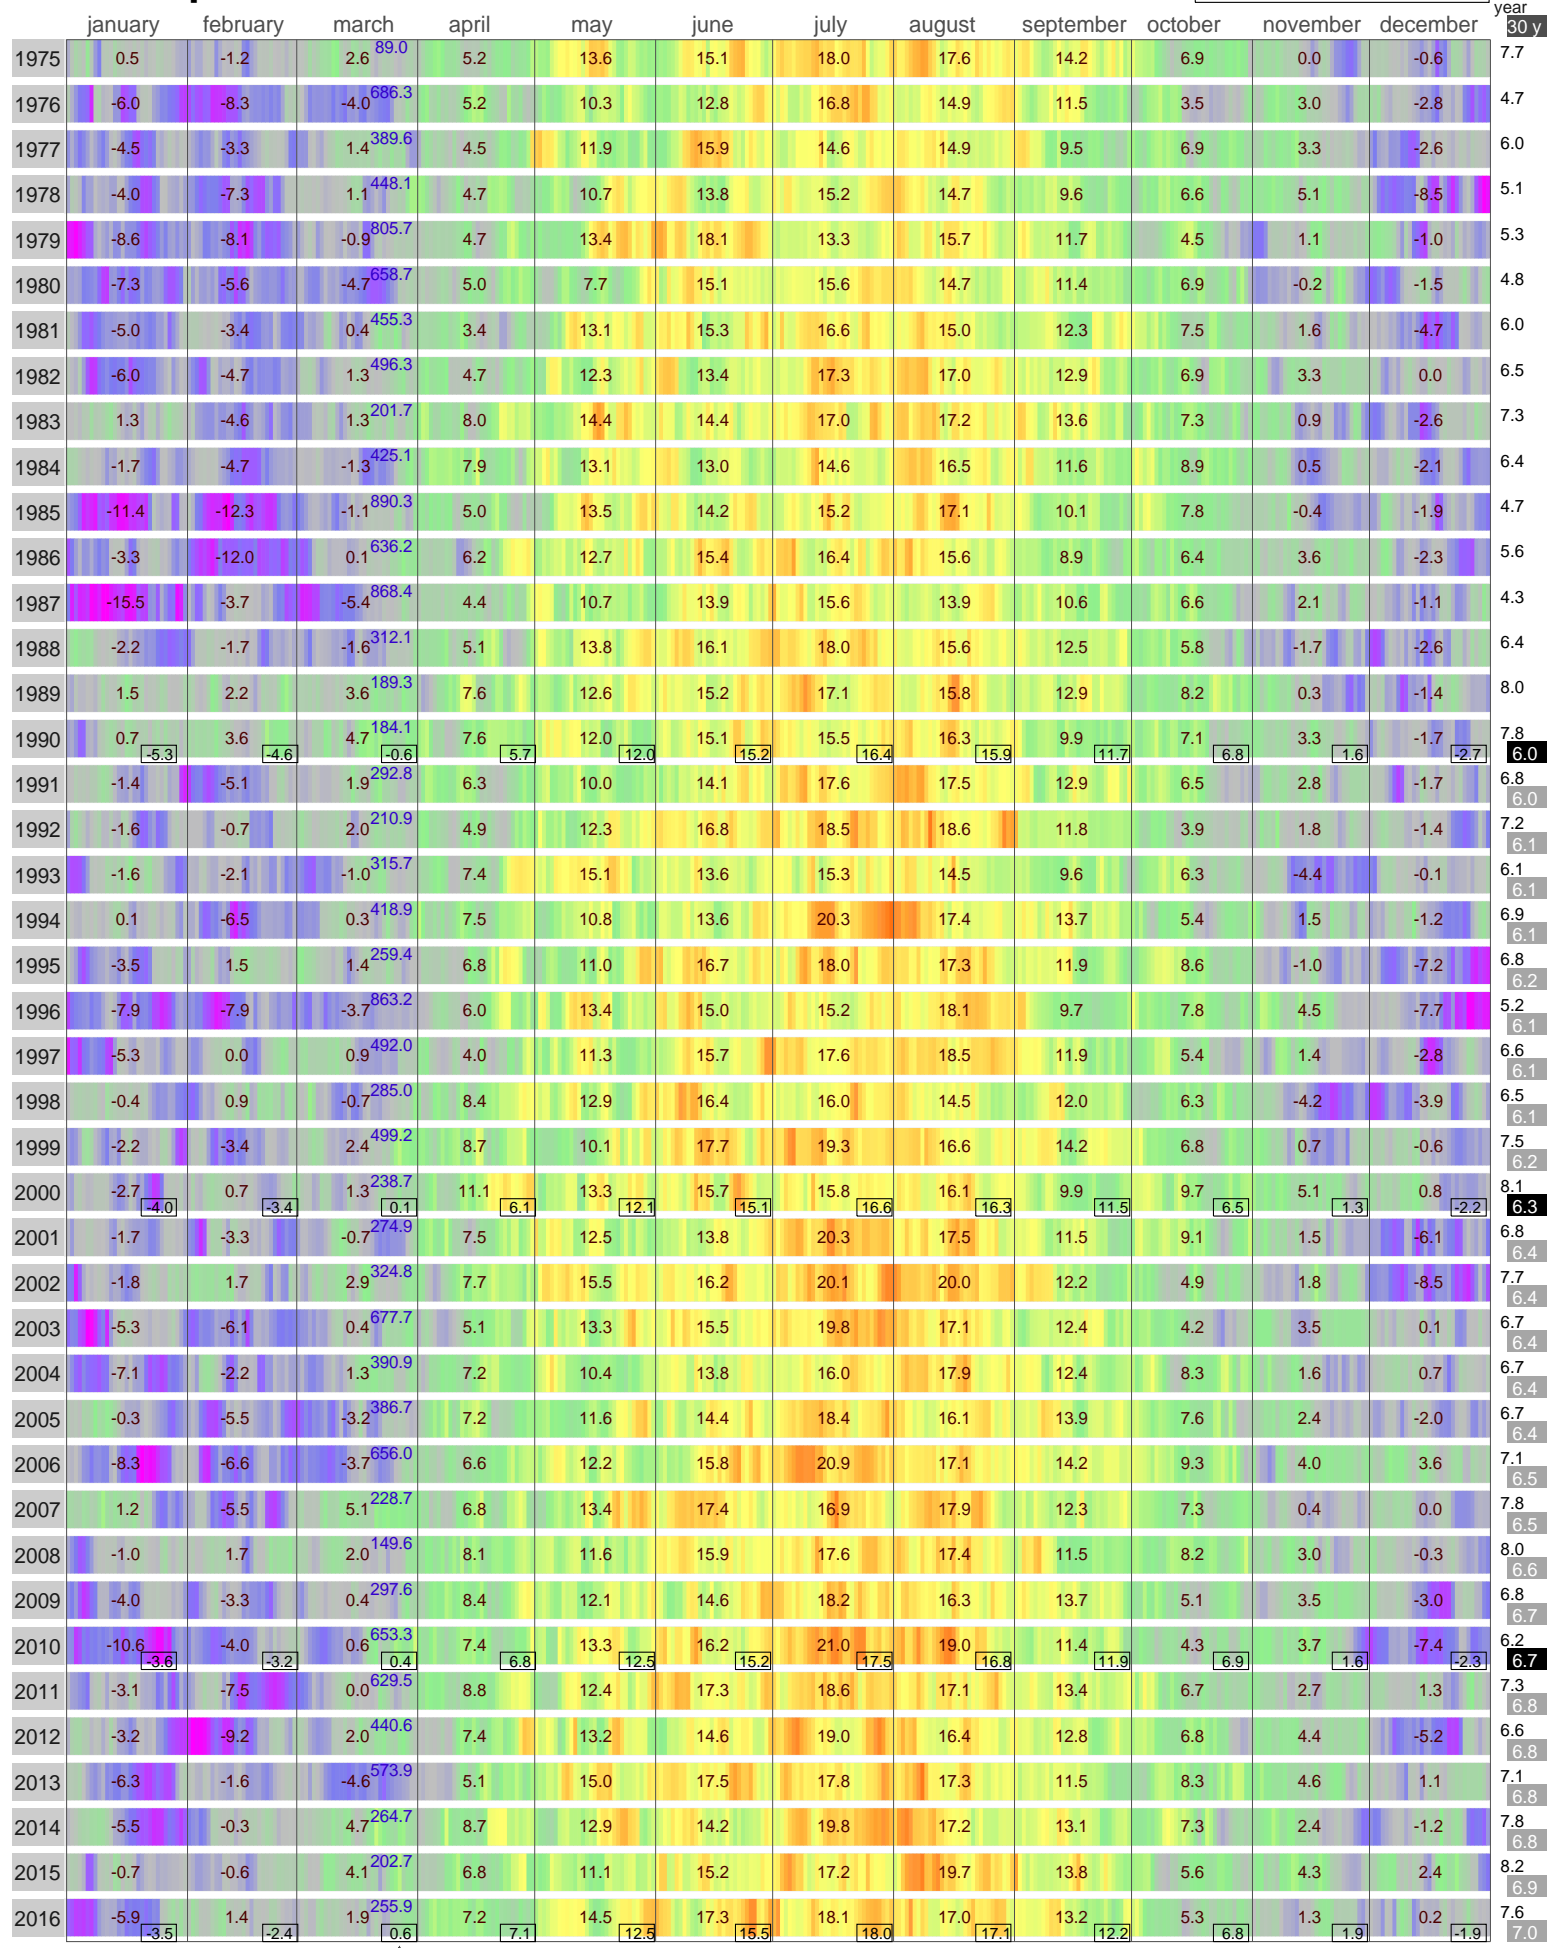

Mean Temperature

SUWALKI
POLAND

ECA Id: Height: 54.13 N
2024 184 m 22.95 E 

Hellmann Winter Number 
Validated data from source: 106073