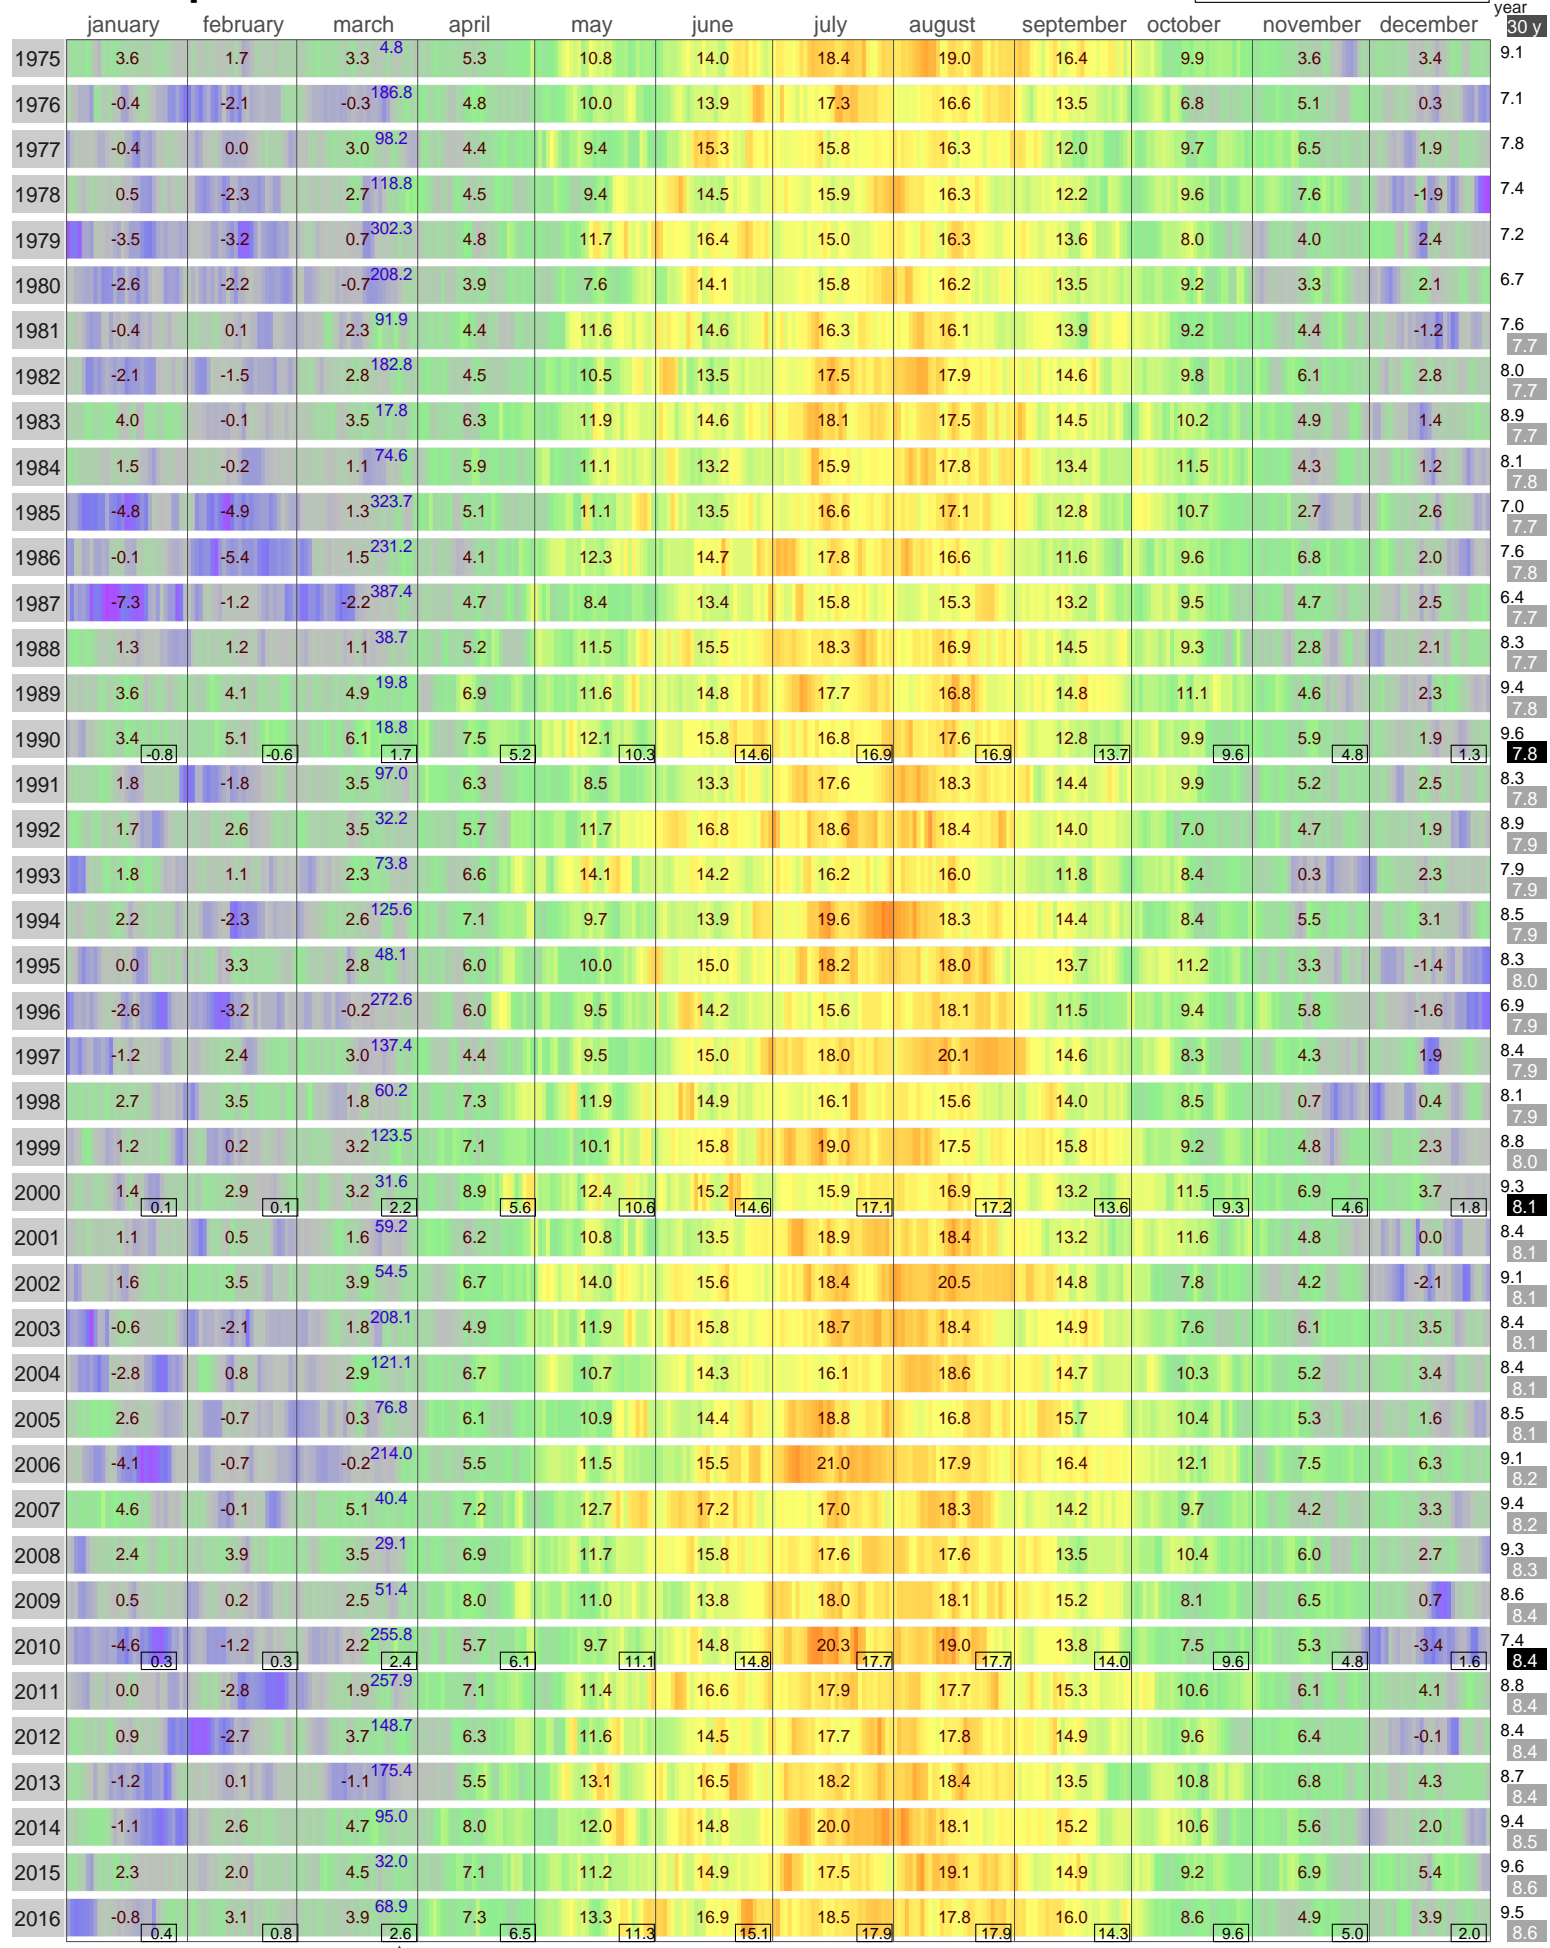

Mean Temperature

HEL

POLAND

ECA Id: 205 Height: 54.60 N 1 m 18.81 E 

Hellmann Winter Number

Validated data from source: 100641