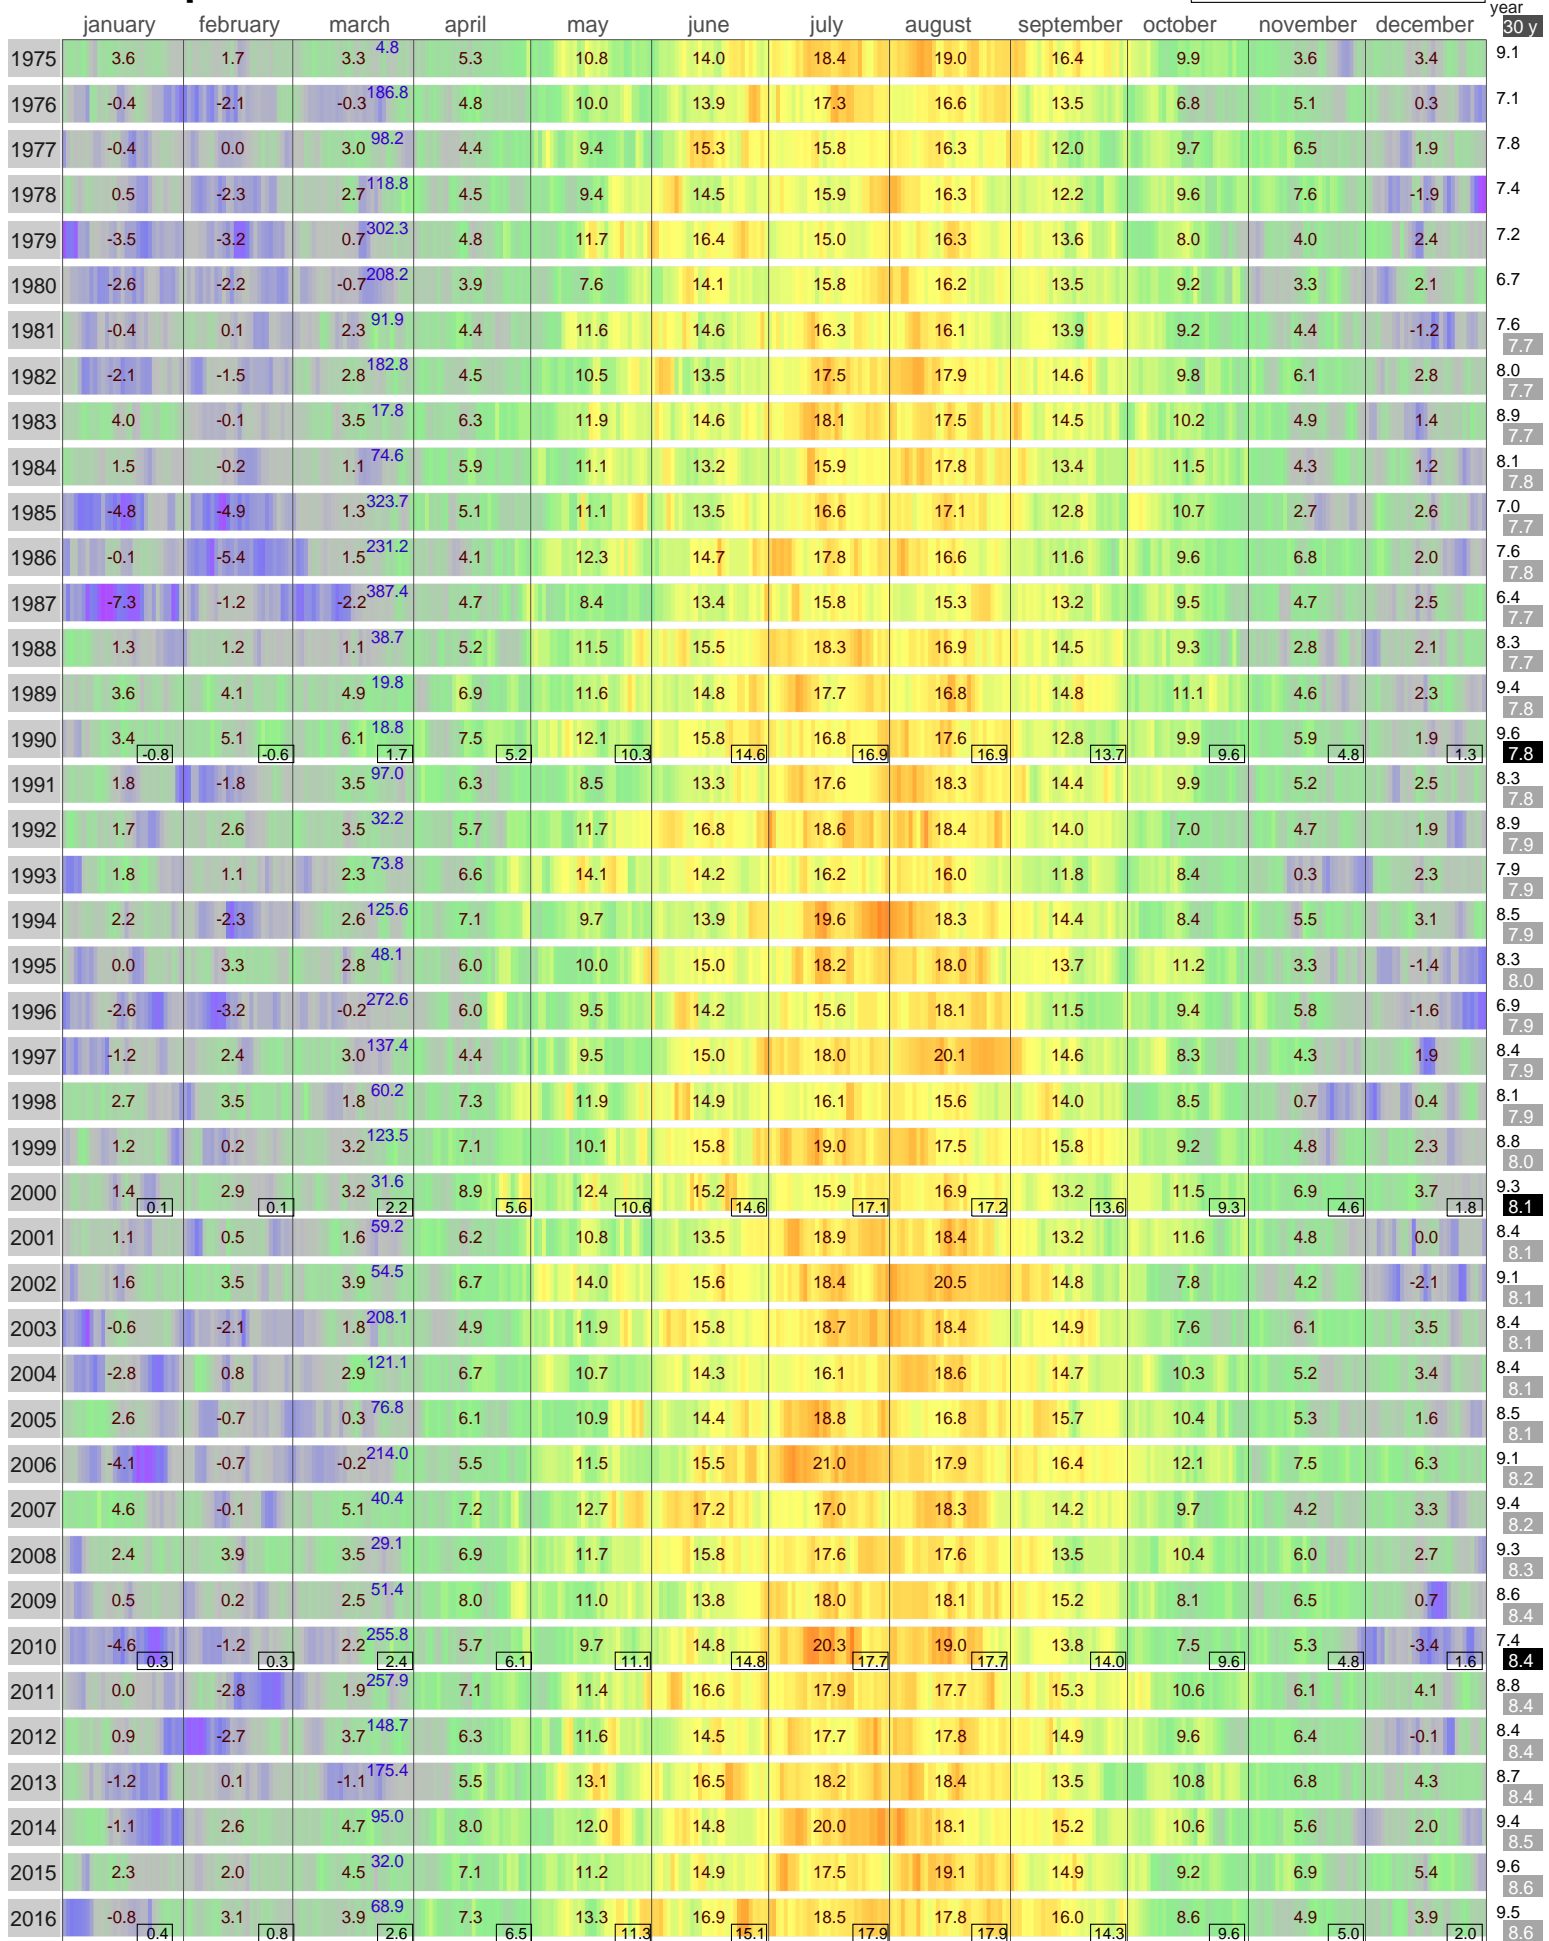

Mean Temperature

HEL

POLAND

ECA Id: 205 Height: 54.60 N 1 m 18.81 E 

Hellmann Winter Number

Validated data from source: 100641