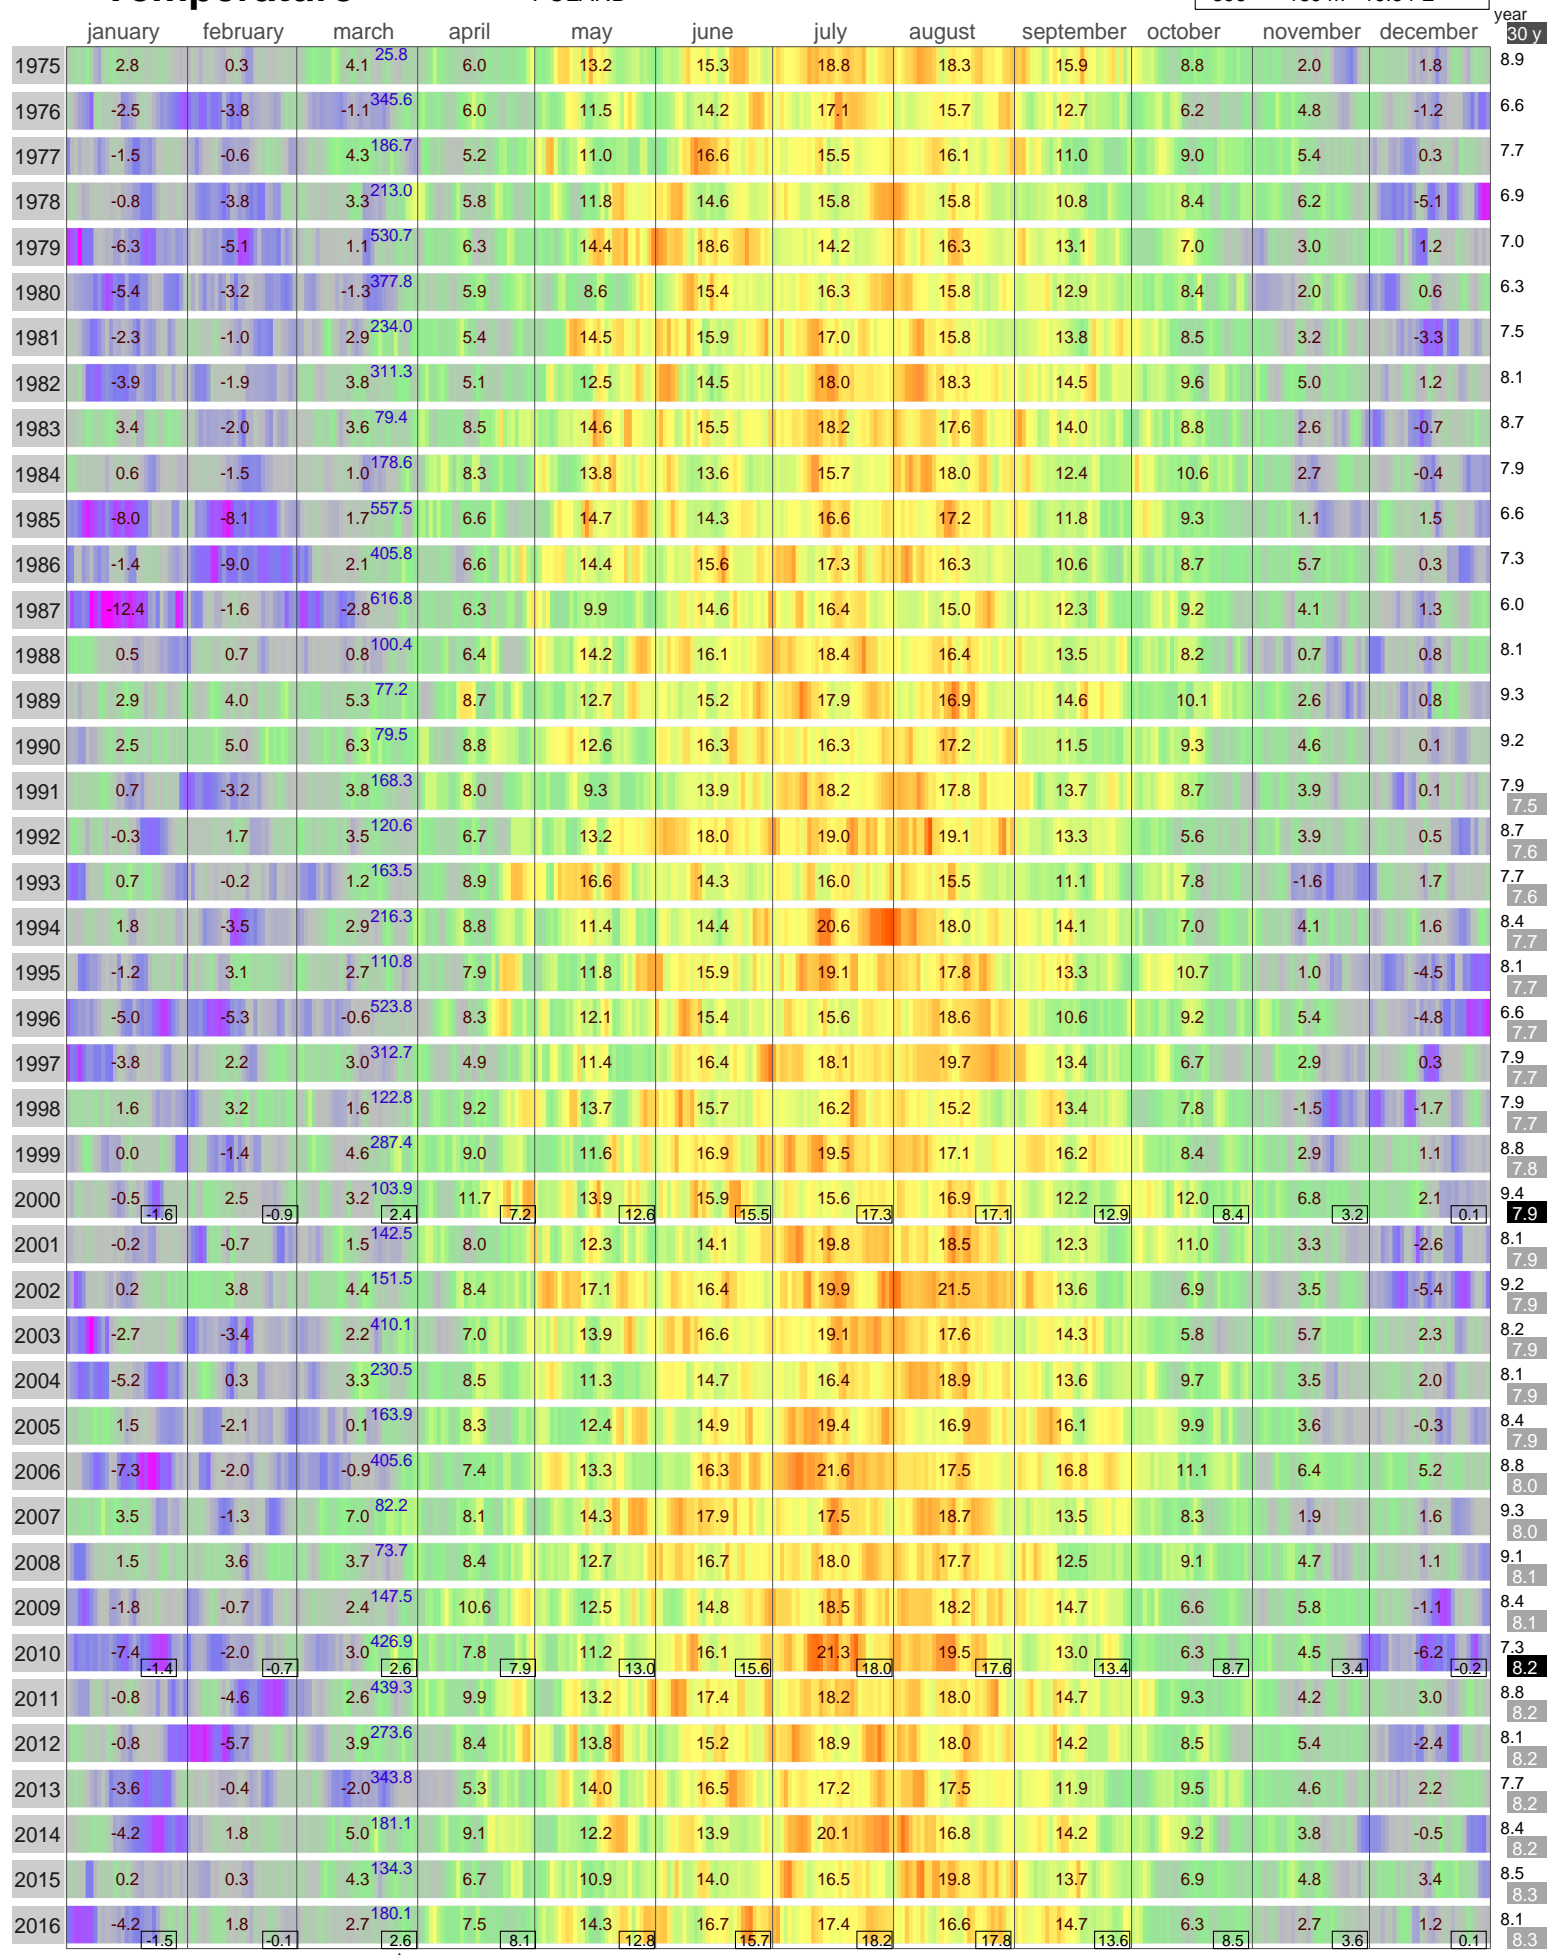

# Mean Temperature

ELBLAG  
POLAND

ECA Id: 396 Height: 54.22 N 189 m 19.54 E 

Hellmann Winter Number 

Validated data from source:  
106054