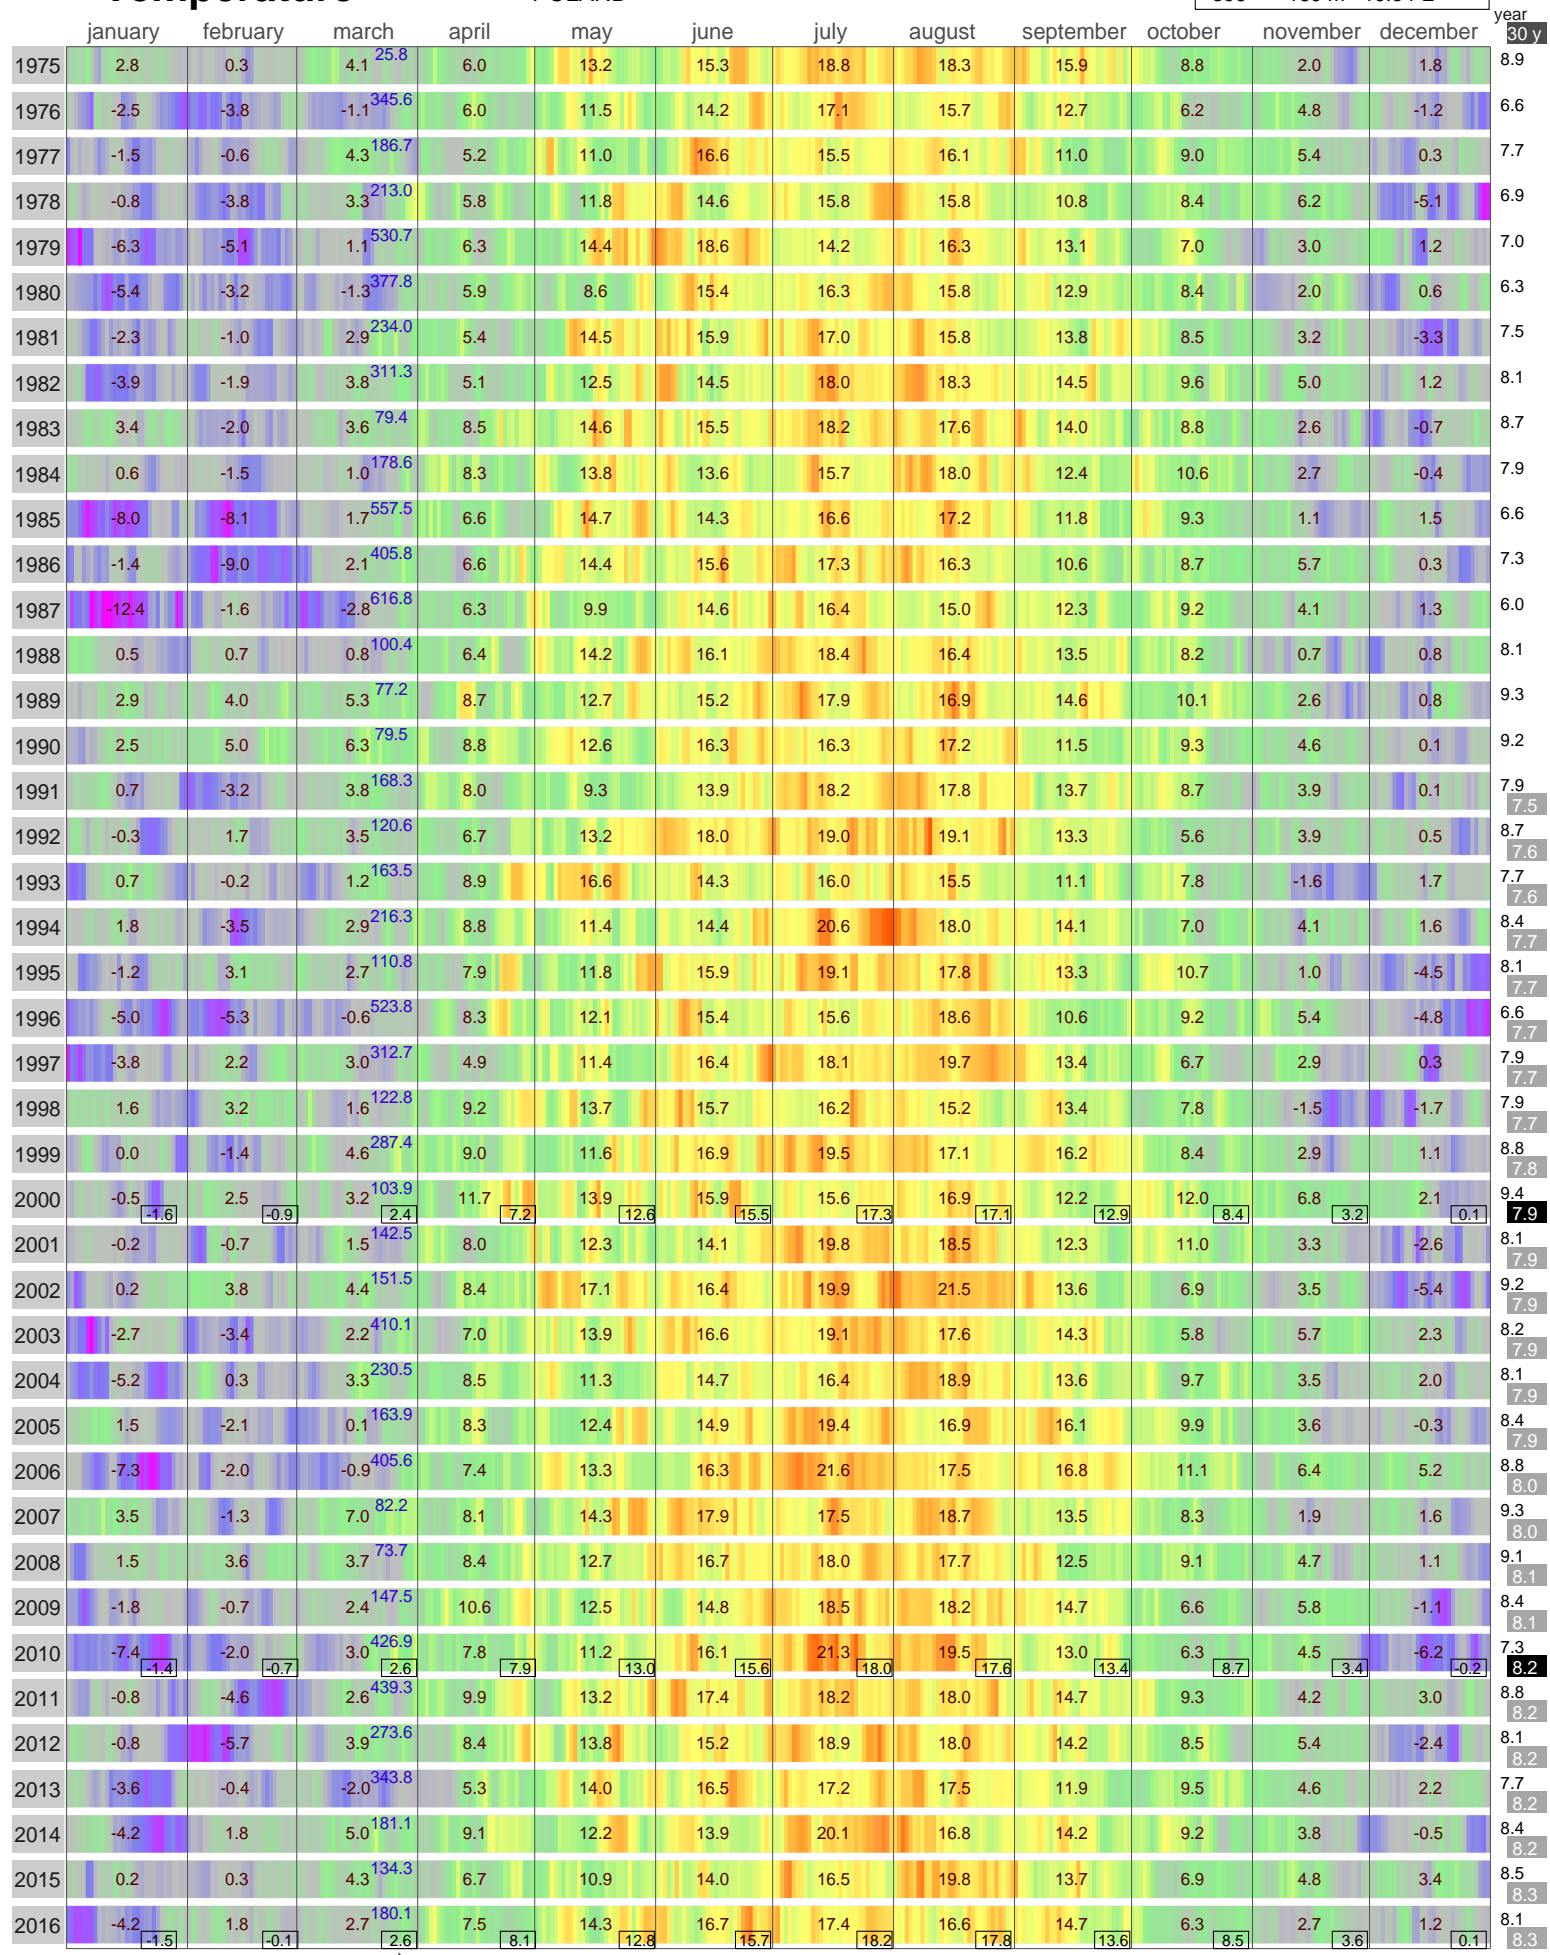

Mean Temperature

ELBLAG
POLAND

ECA Id: 396 Height: 54.22 N 189 m 19.54 E 

Hellmann Winter Number 
Validated data from source: 106054