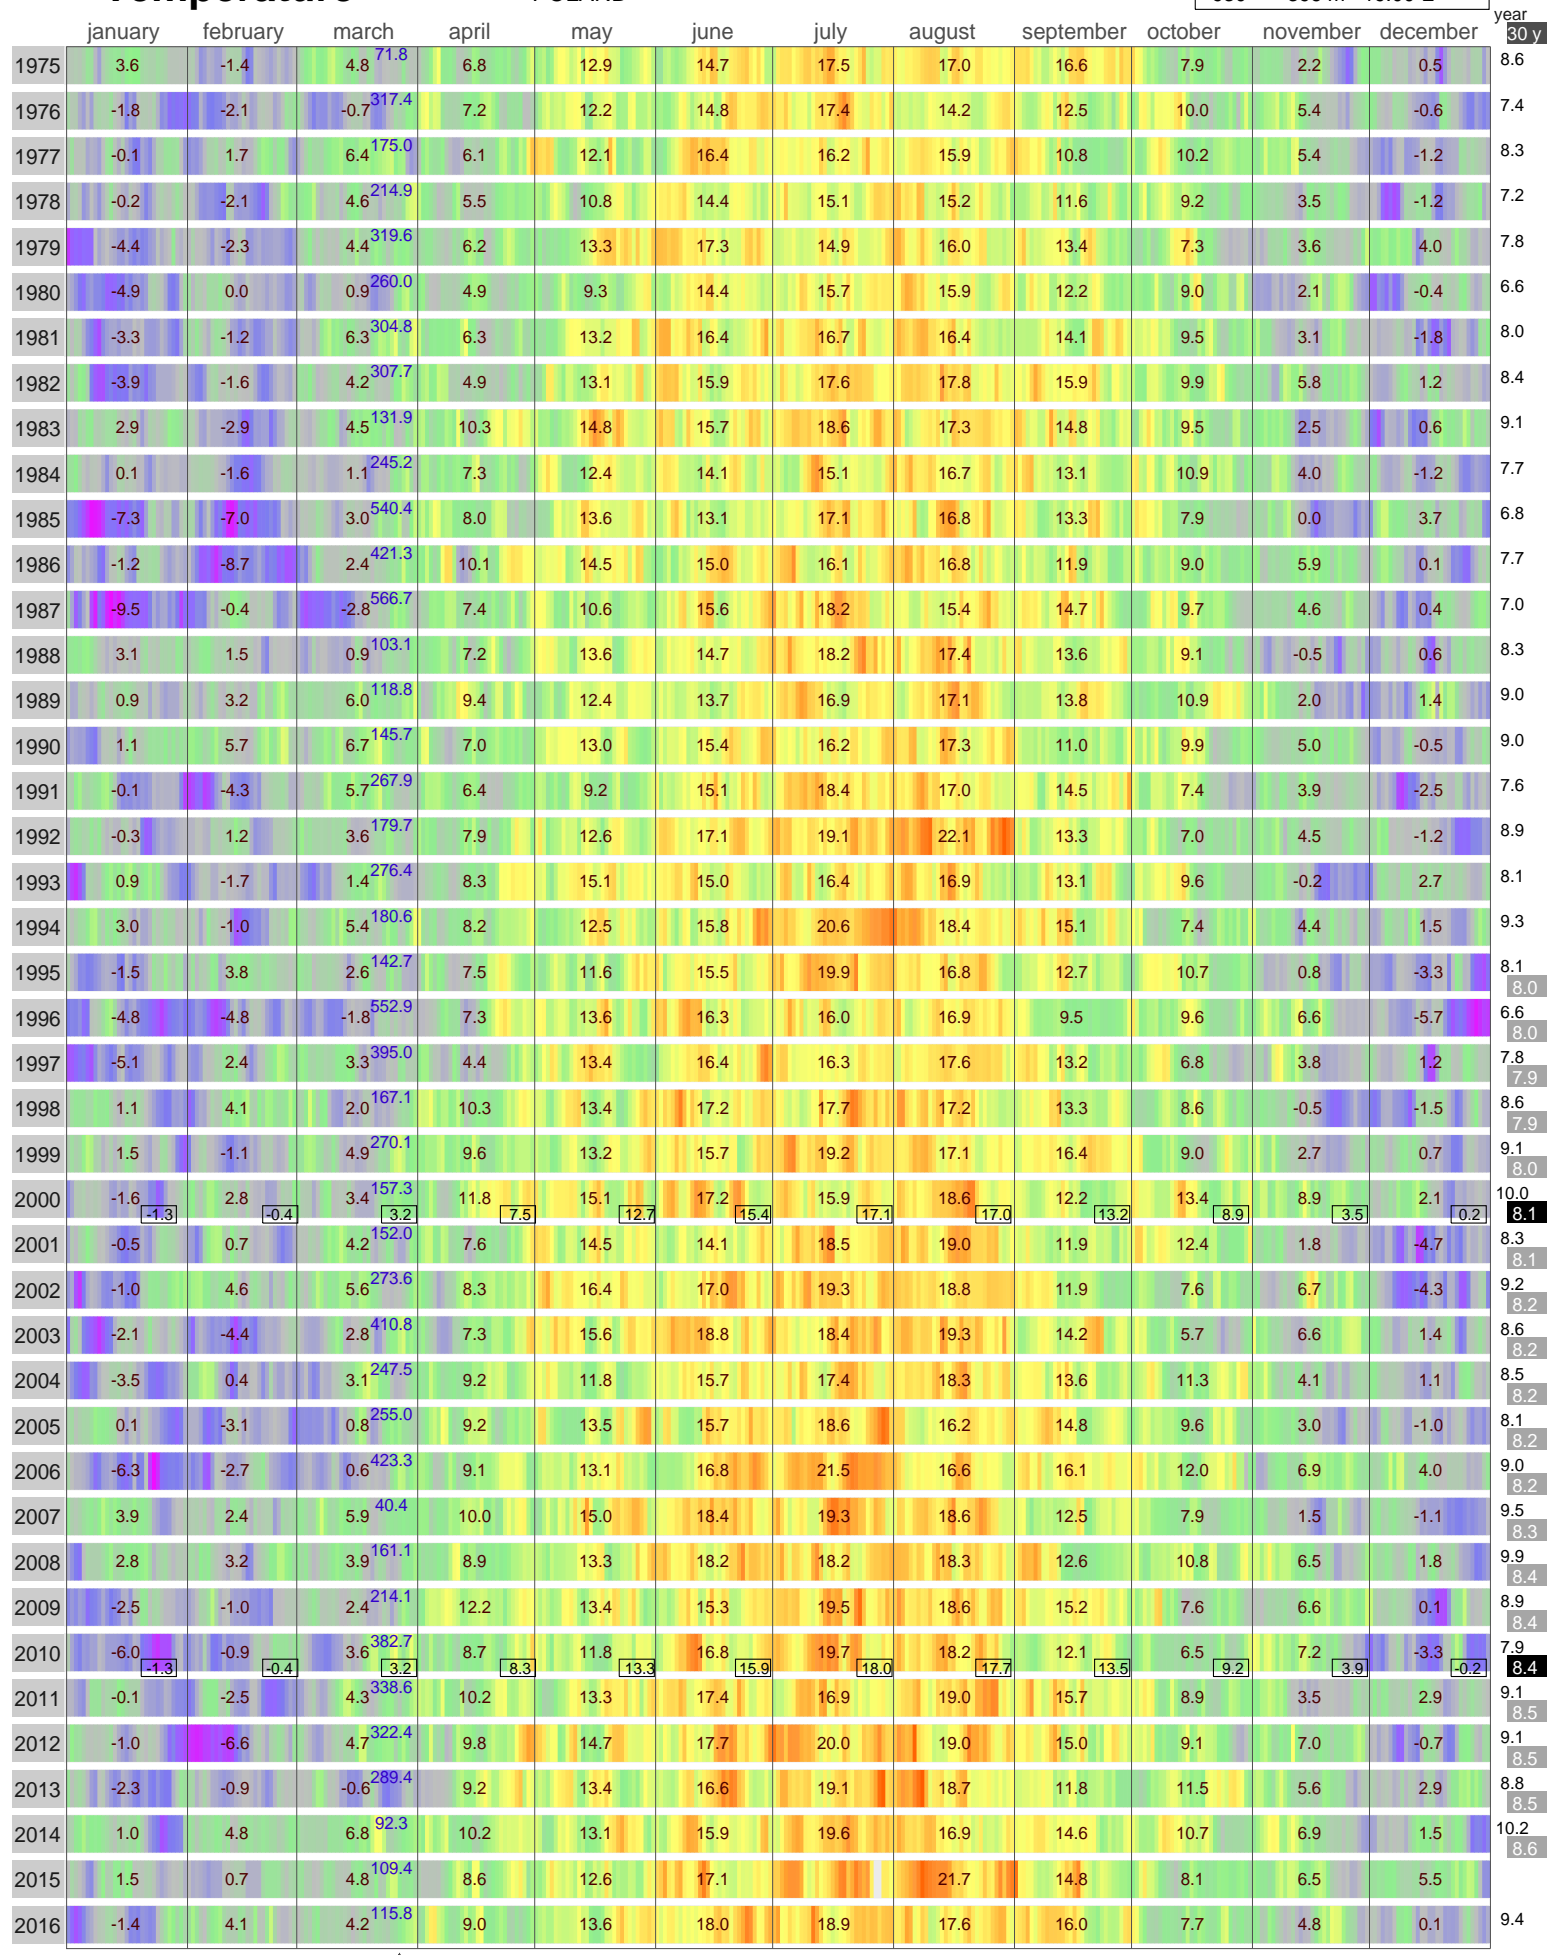

Mean Temperature

BIELSKO-BIALA
POLAND

ECA Id: 930 Height: 49.81 N 396 m 19.00 E 

Hellmann Winter Number ↑

Validated data from source:
106377