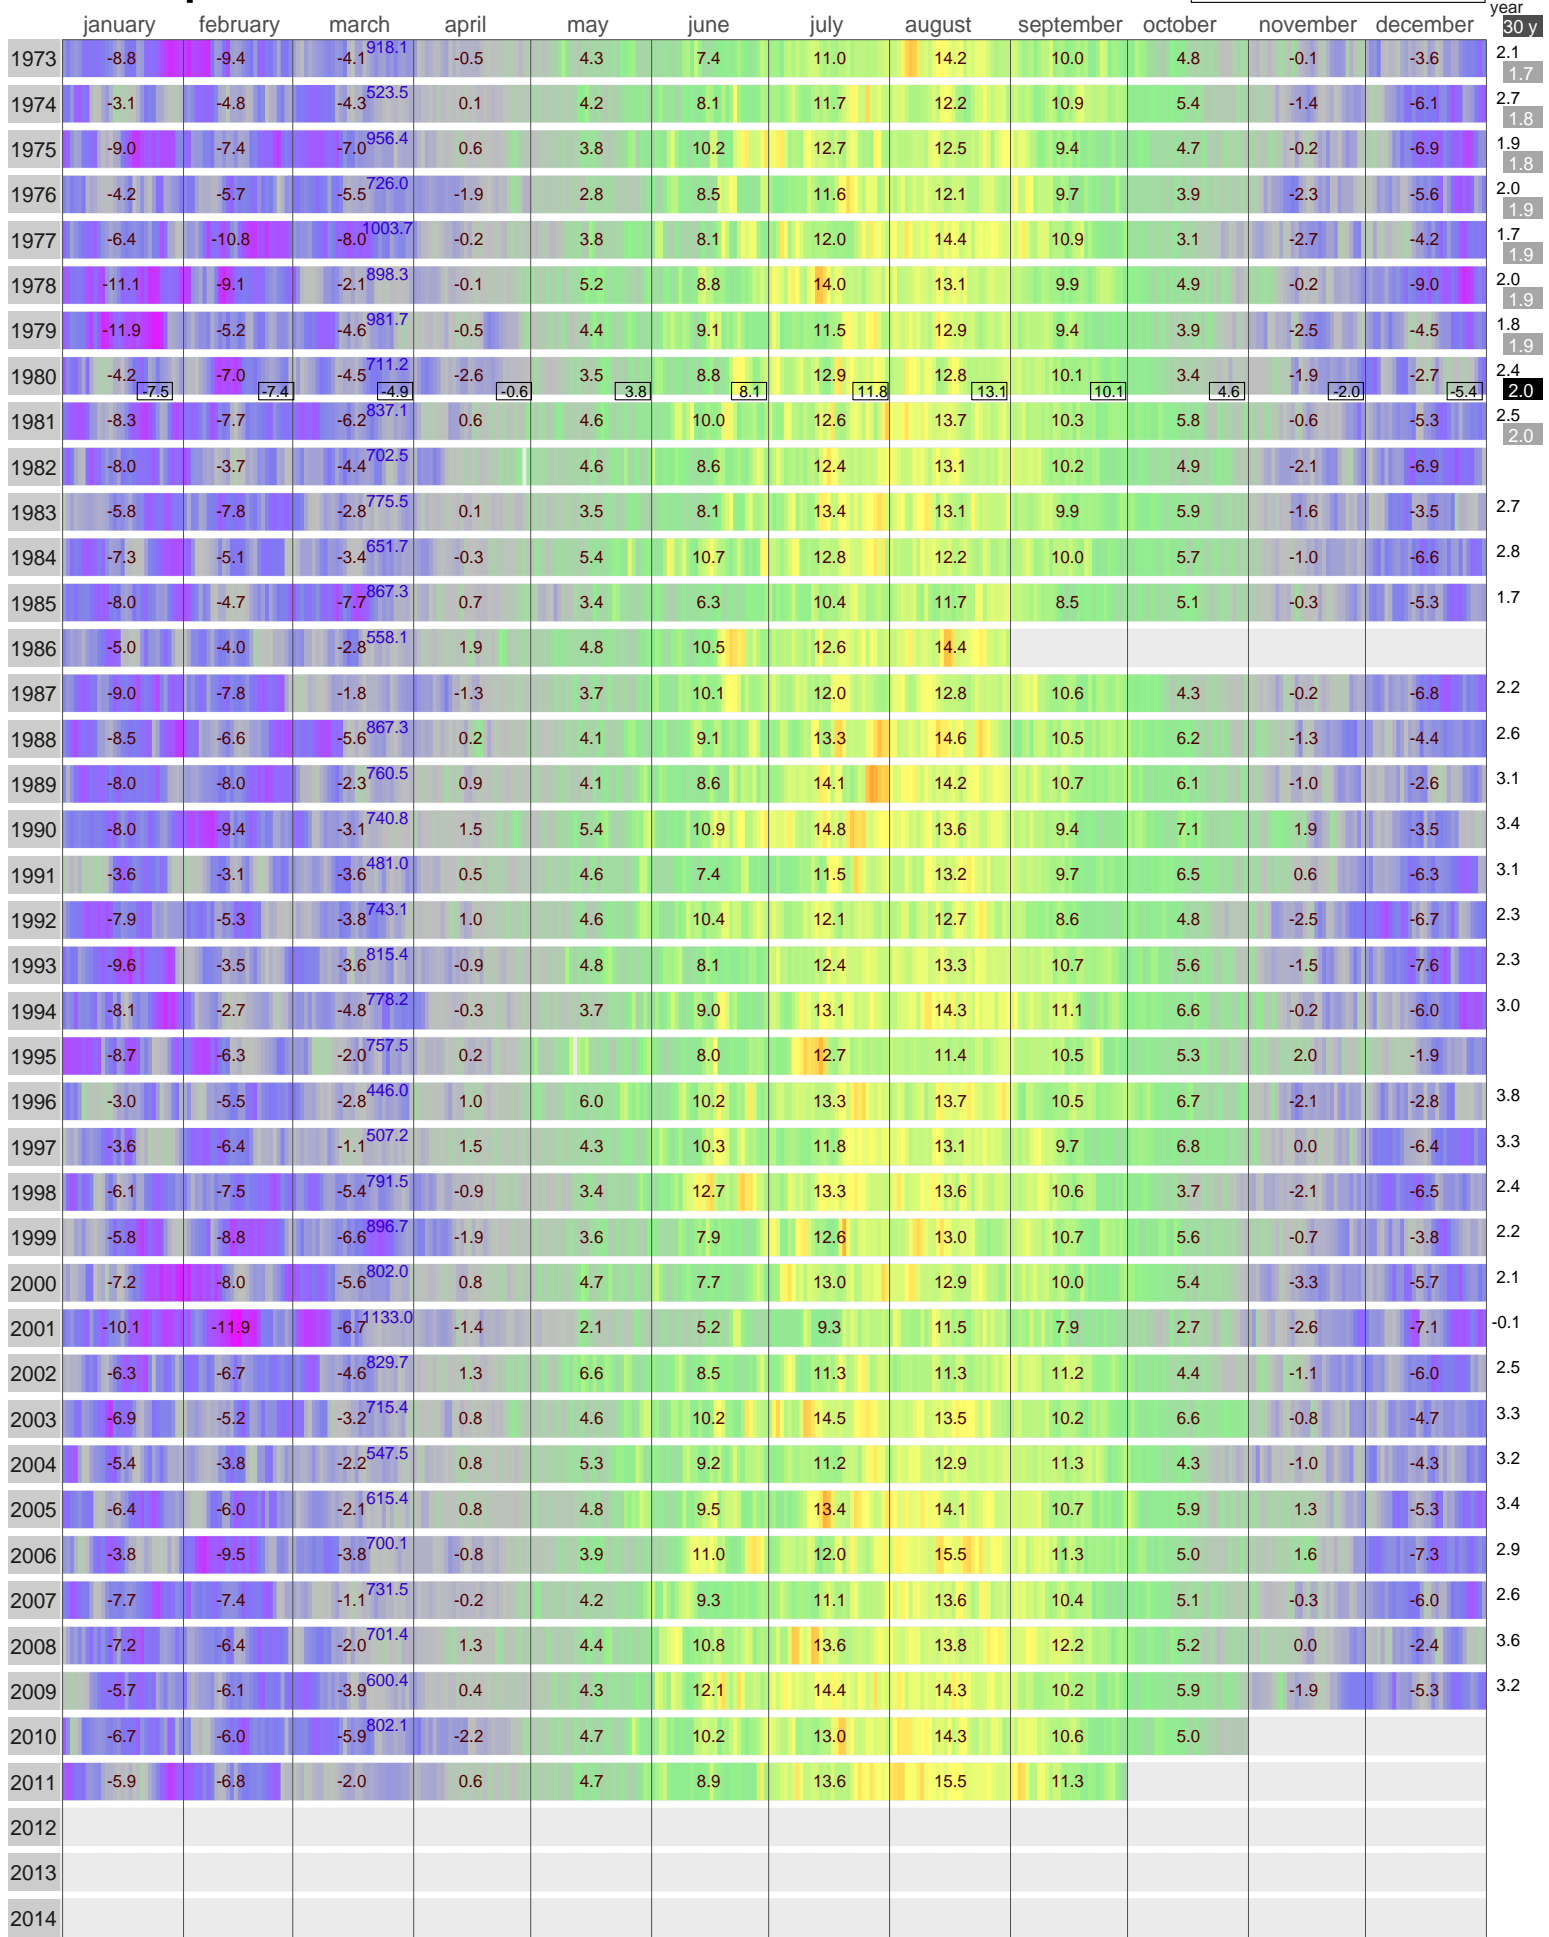

# Mean Temperature

## PETROPAVLOVSK-KAMCHATSKIJ RUSSIAN FEDERATION

ECA Id: 3275 Height: 32 m  
52.98 N 158.65 E

Hellmann Winter Number  ↑

Validated data from source(s):  
17326