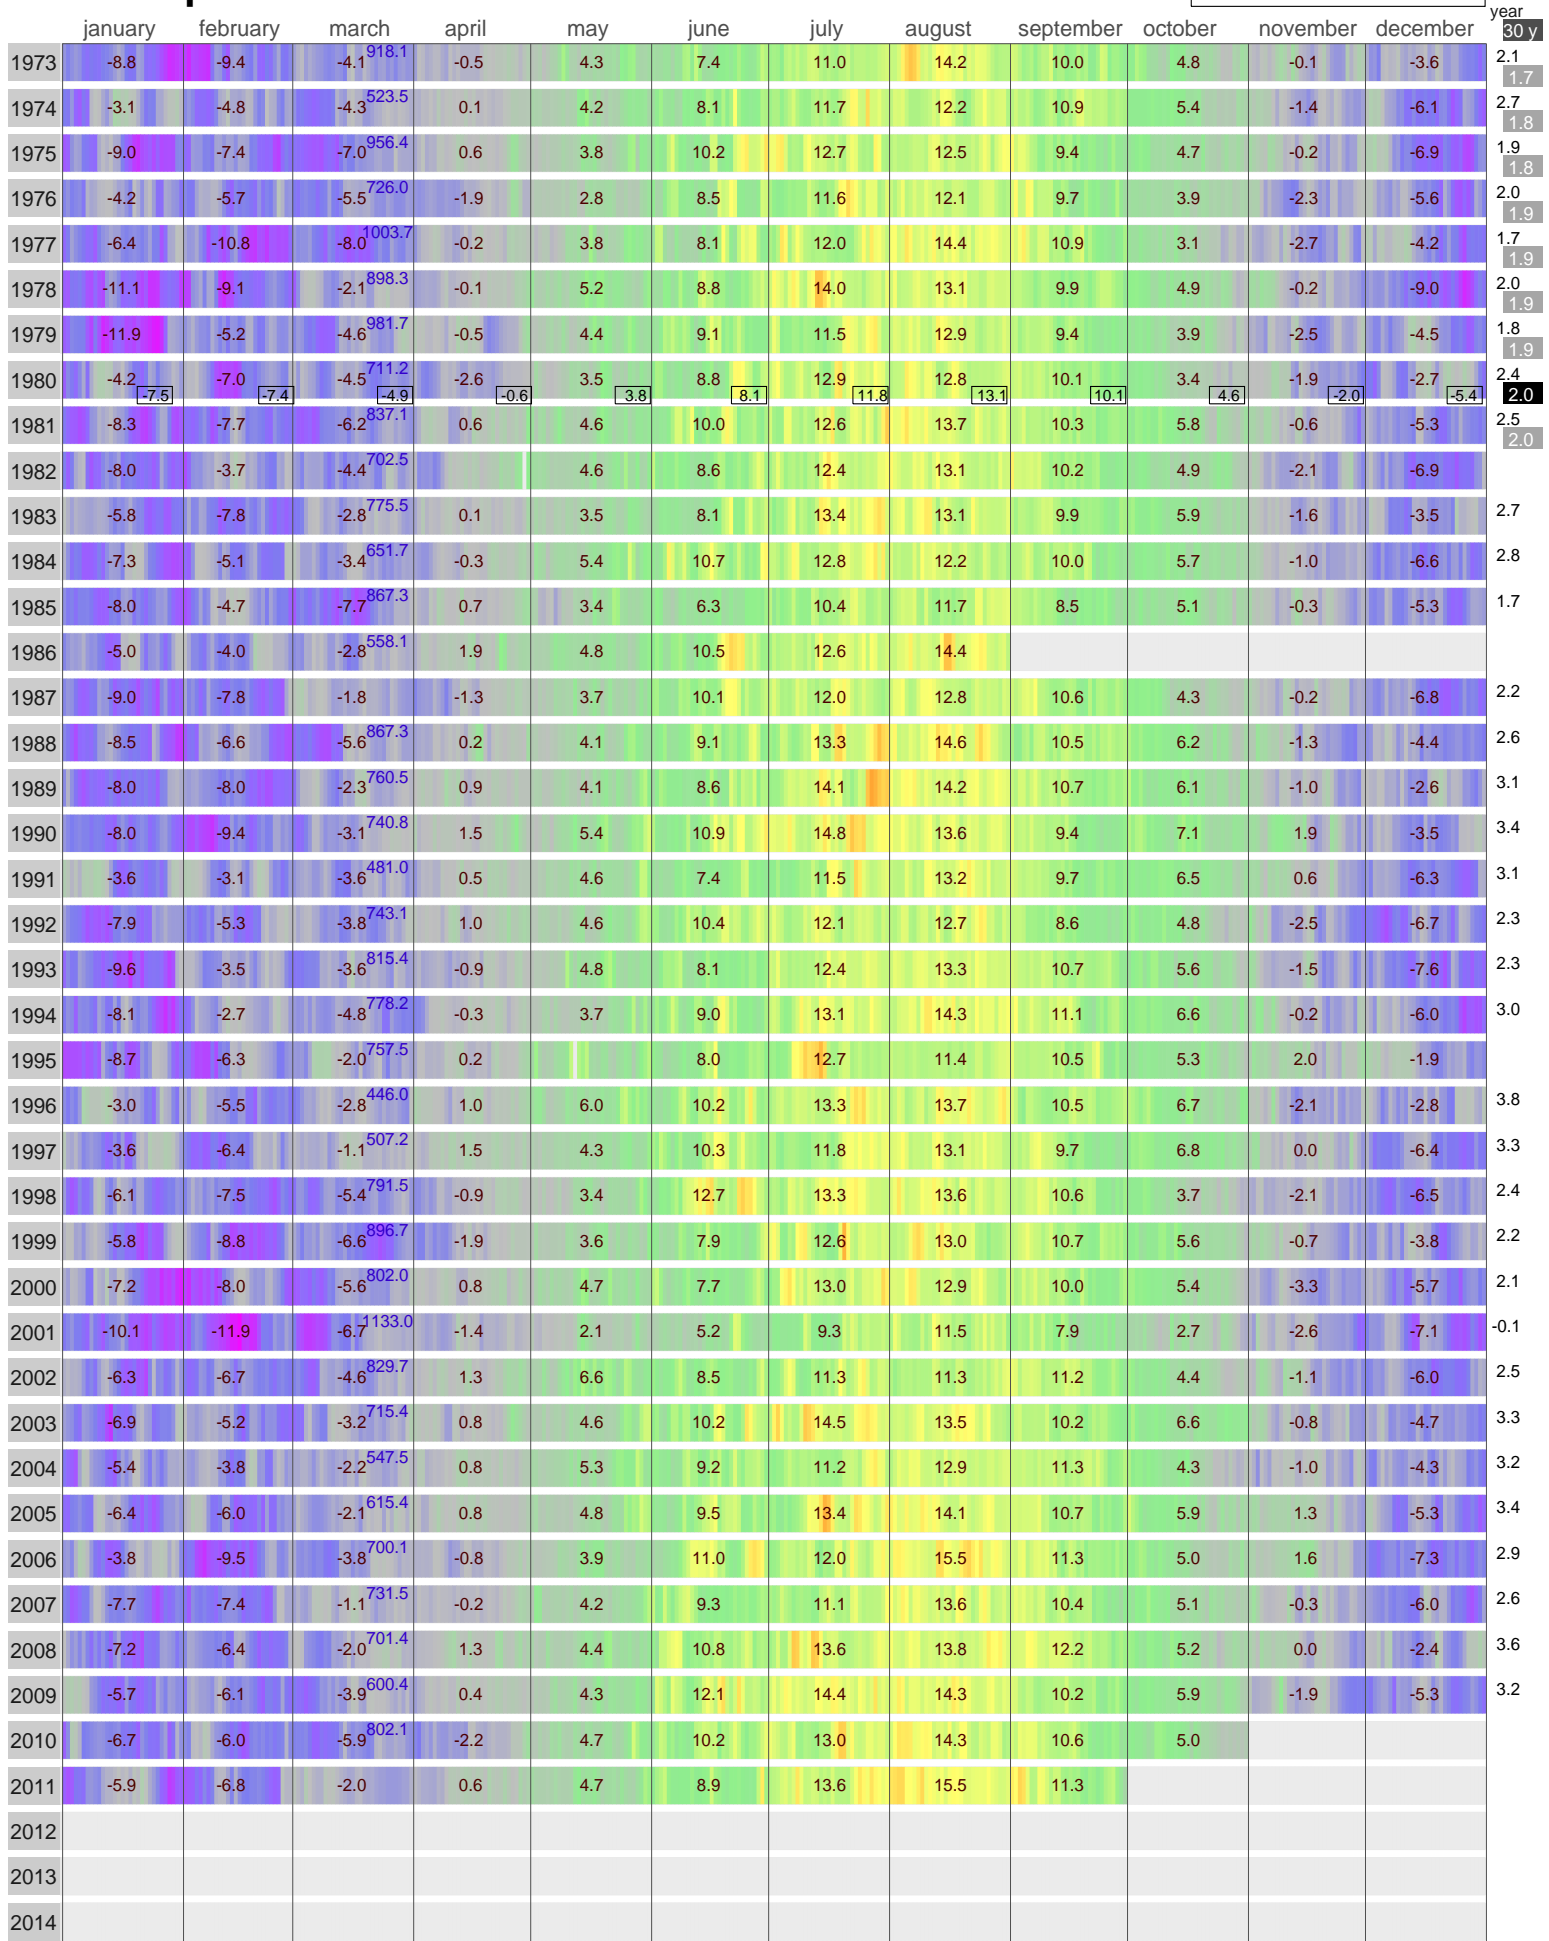

Mean Temperature

PETROPAVLOVSK-KAMCHATSKIJ RUSSIAN FEDERATION

ECA Id: 3275 Height: 32 m
52.98 N 158.65 E

Hellmann Winter Number ↑

Validated data from source(s):
17326