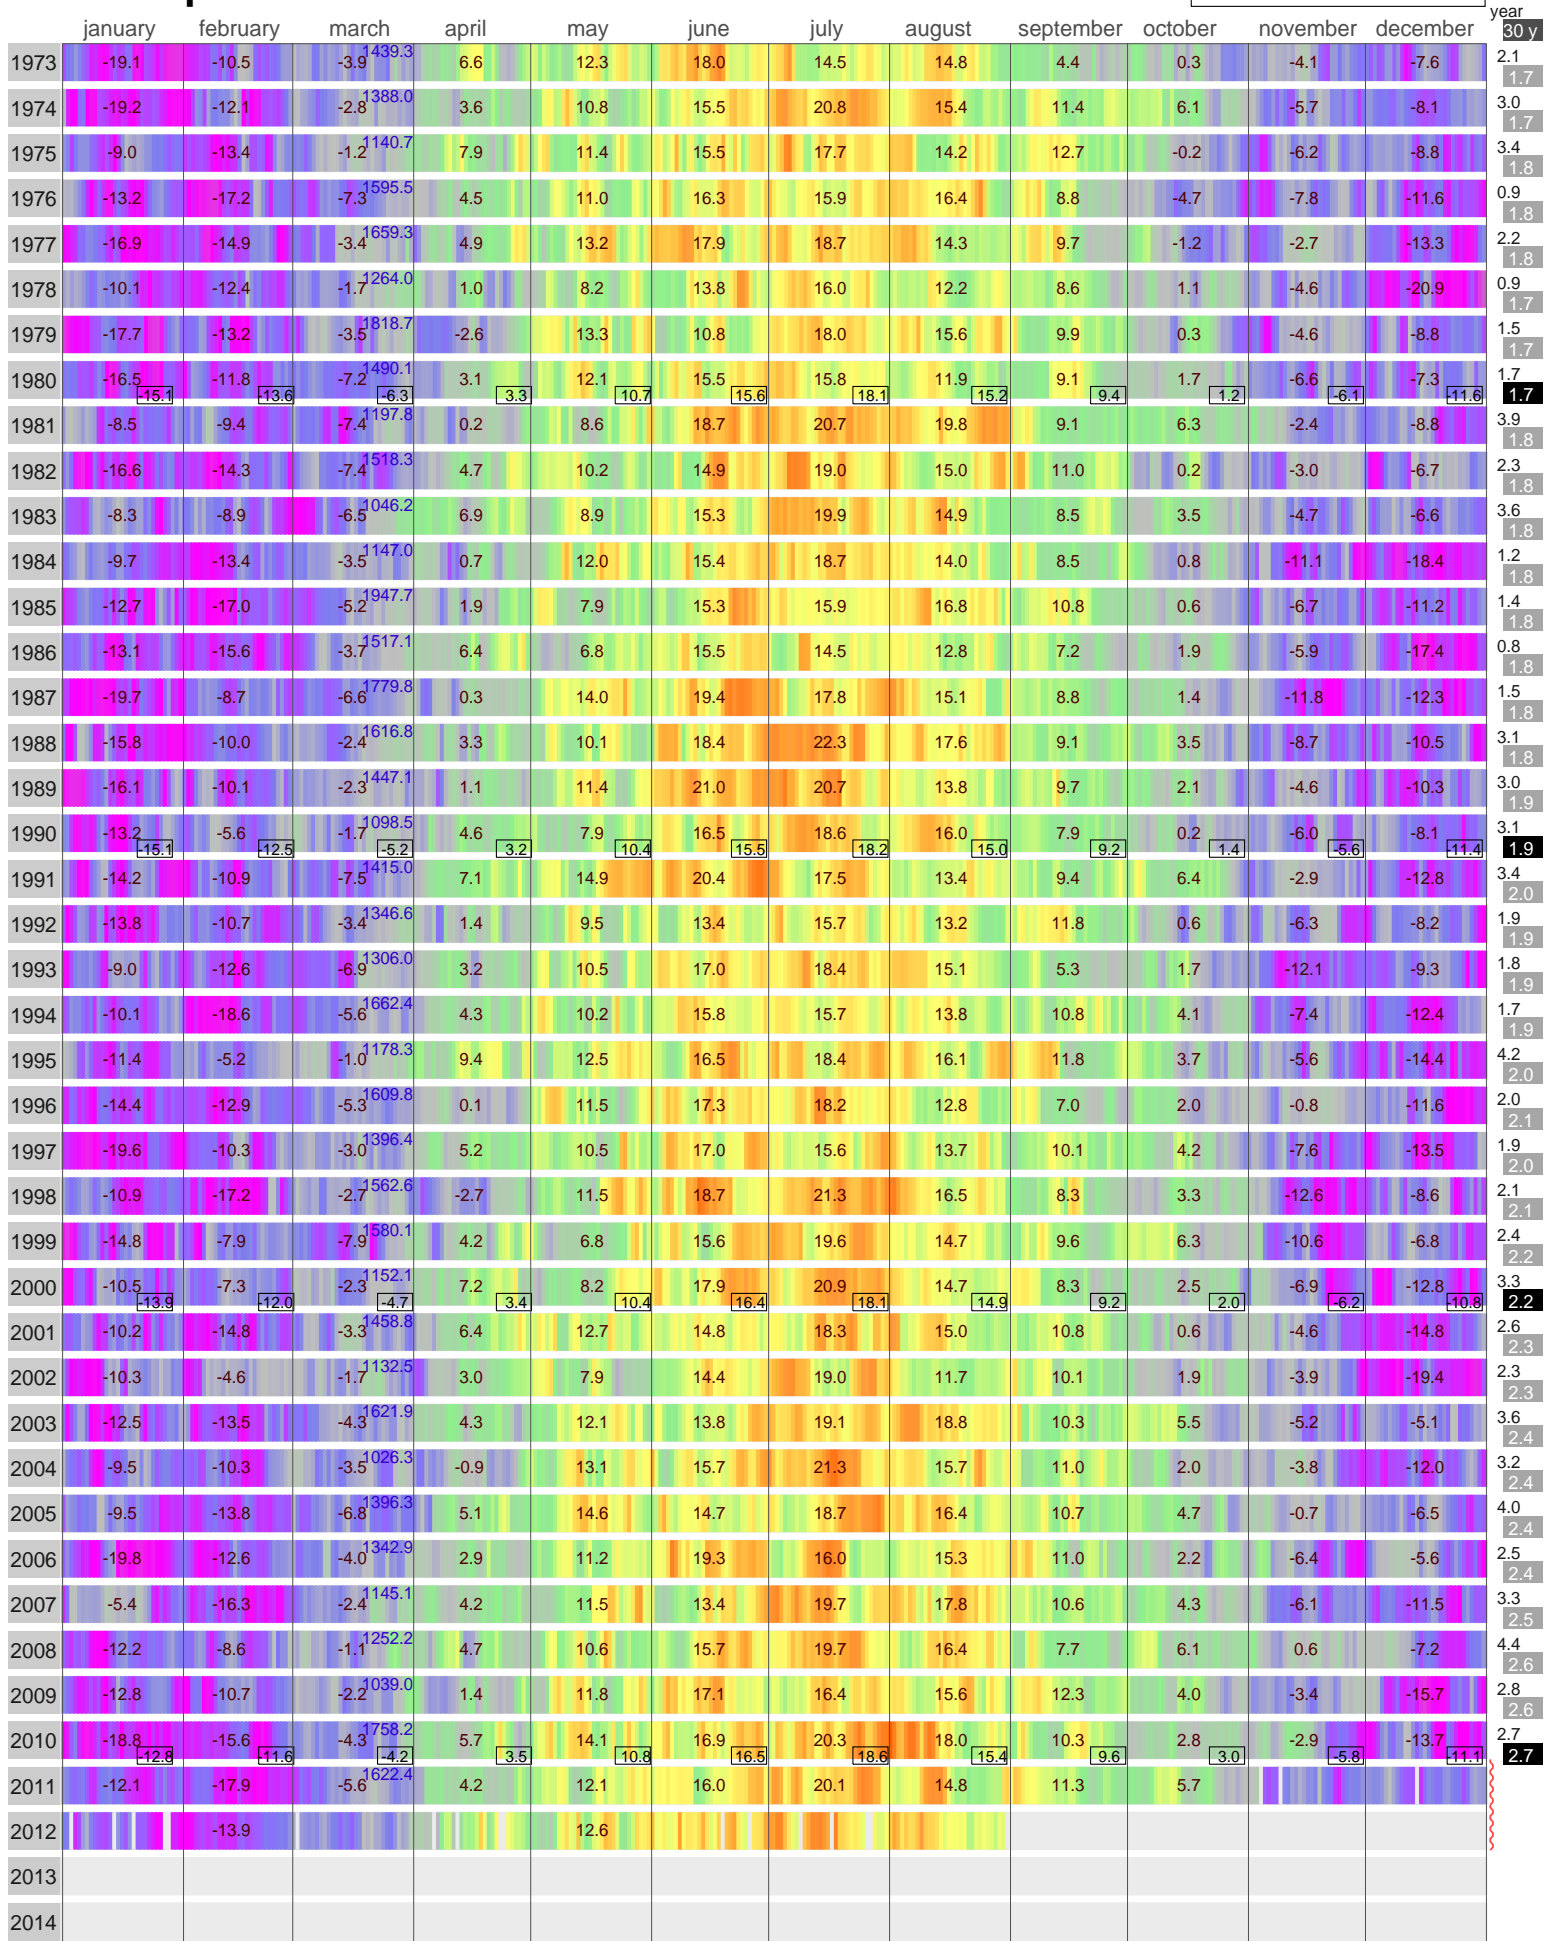

Mean Temperature

PERM RUSSIAN FEDERATION

ECA Id: 402 Height: 58.02 N 171 m 56.30 E 

Hellmann Winter Number 

Validated data from source(s):
14044 17043

Data updated with 'synoptical message from GTS' (non-validated)