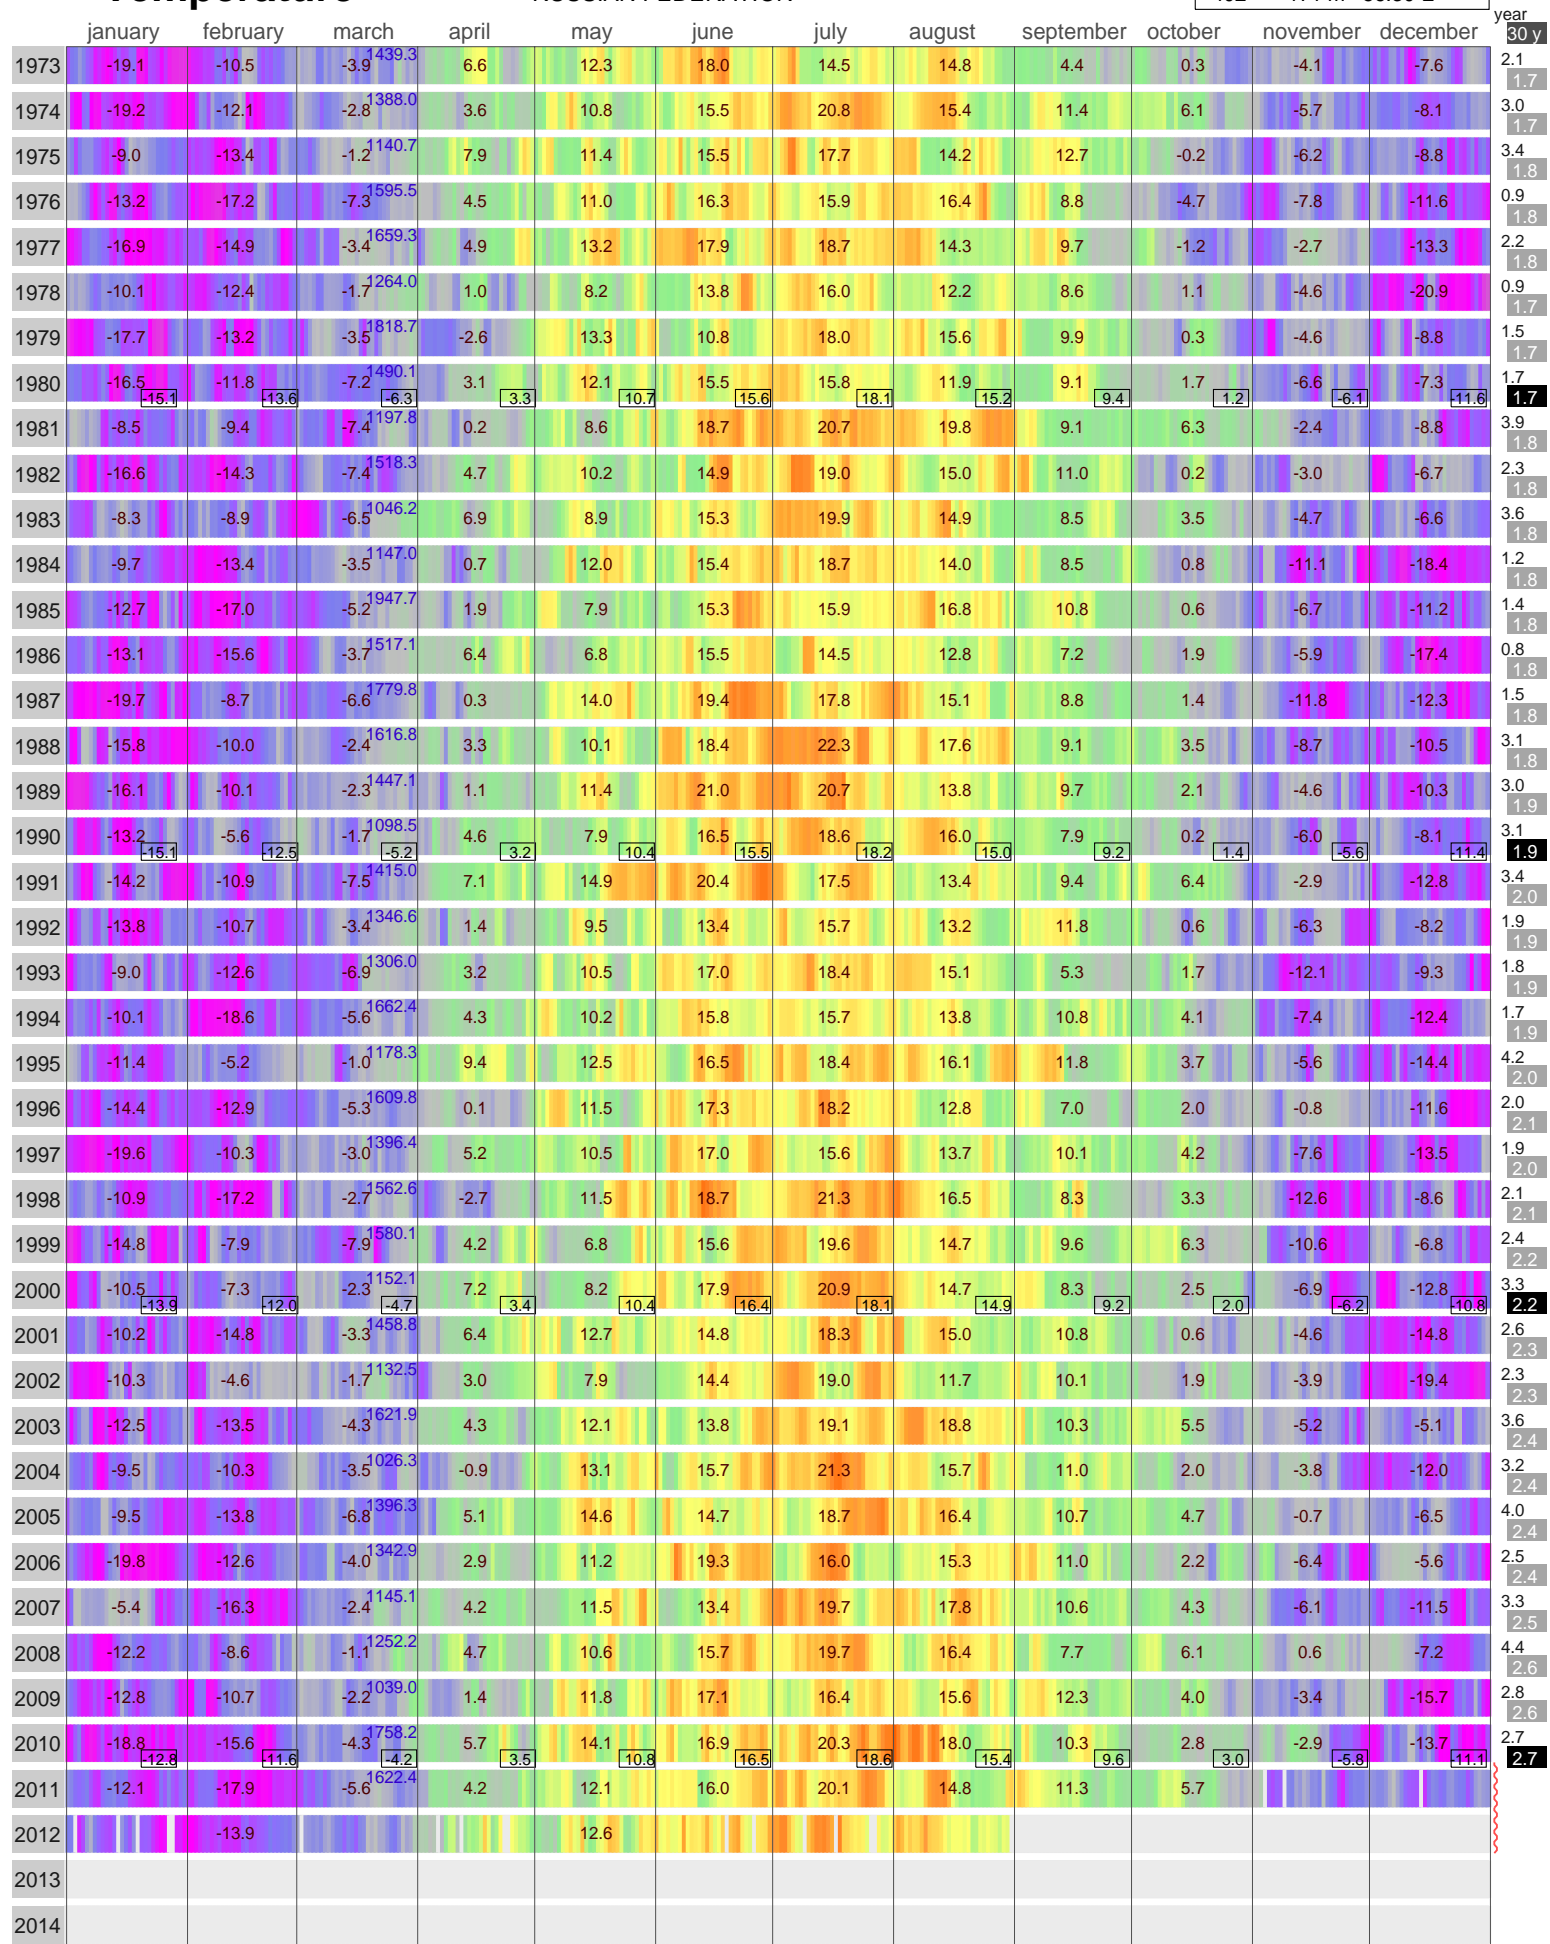

Mean Temperature

PERM RUSSIAN FEDERATION

ECA Id: 402 Height: 58.02 N 171 m 56.30 E 

Hellmann Winter Number 

Validated data from source(s):
14044 17043

Data updated with 'synoptical message from GTS' (non-validated)