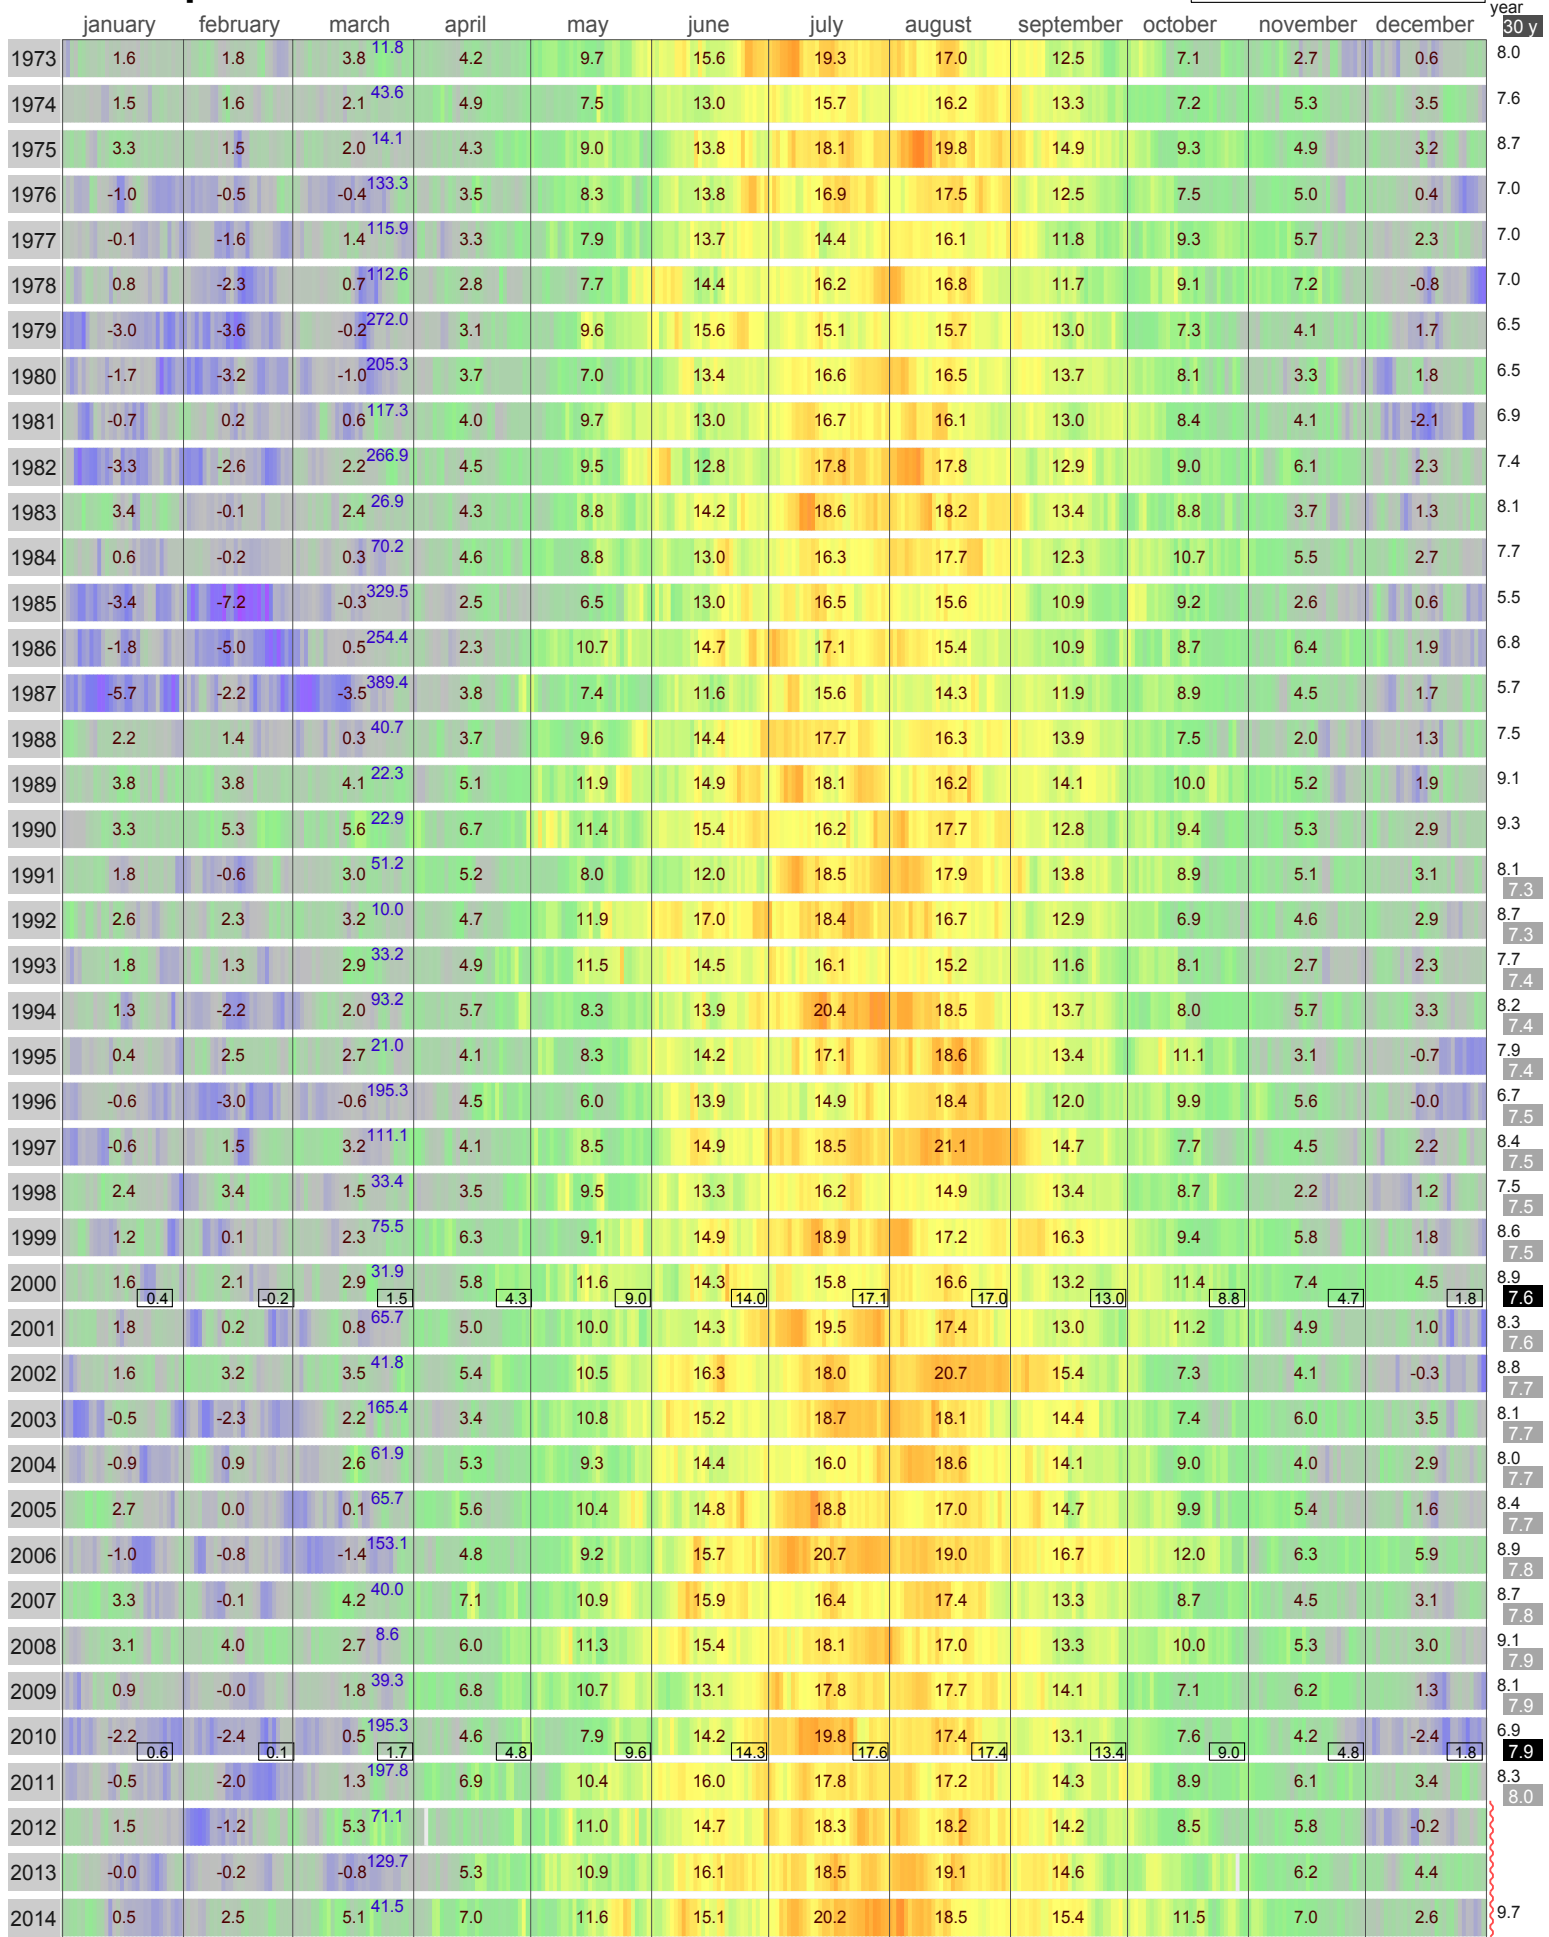

Mean Temperature

OLAND
SWEDEN

ECA Id: 1423 Height: 4 m 57.37 N 17.10 E

Hellmann Winter Number ↑

Validated data from source(s):
35489 35492

Data updated with 'synoptical message' from GTS' (non-validated)