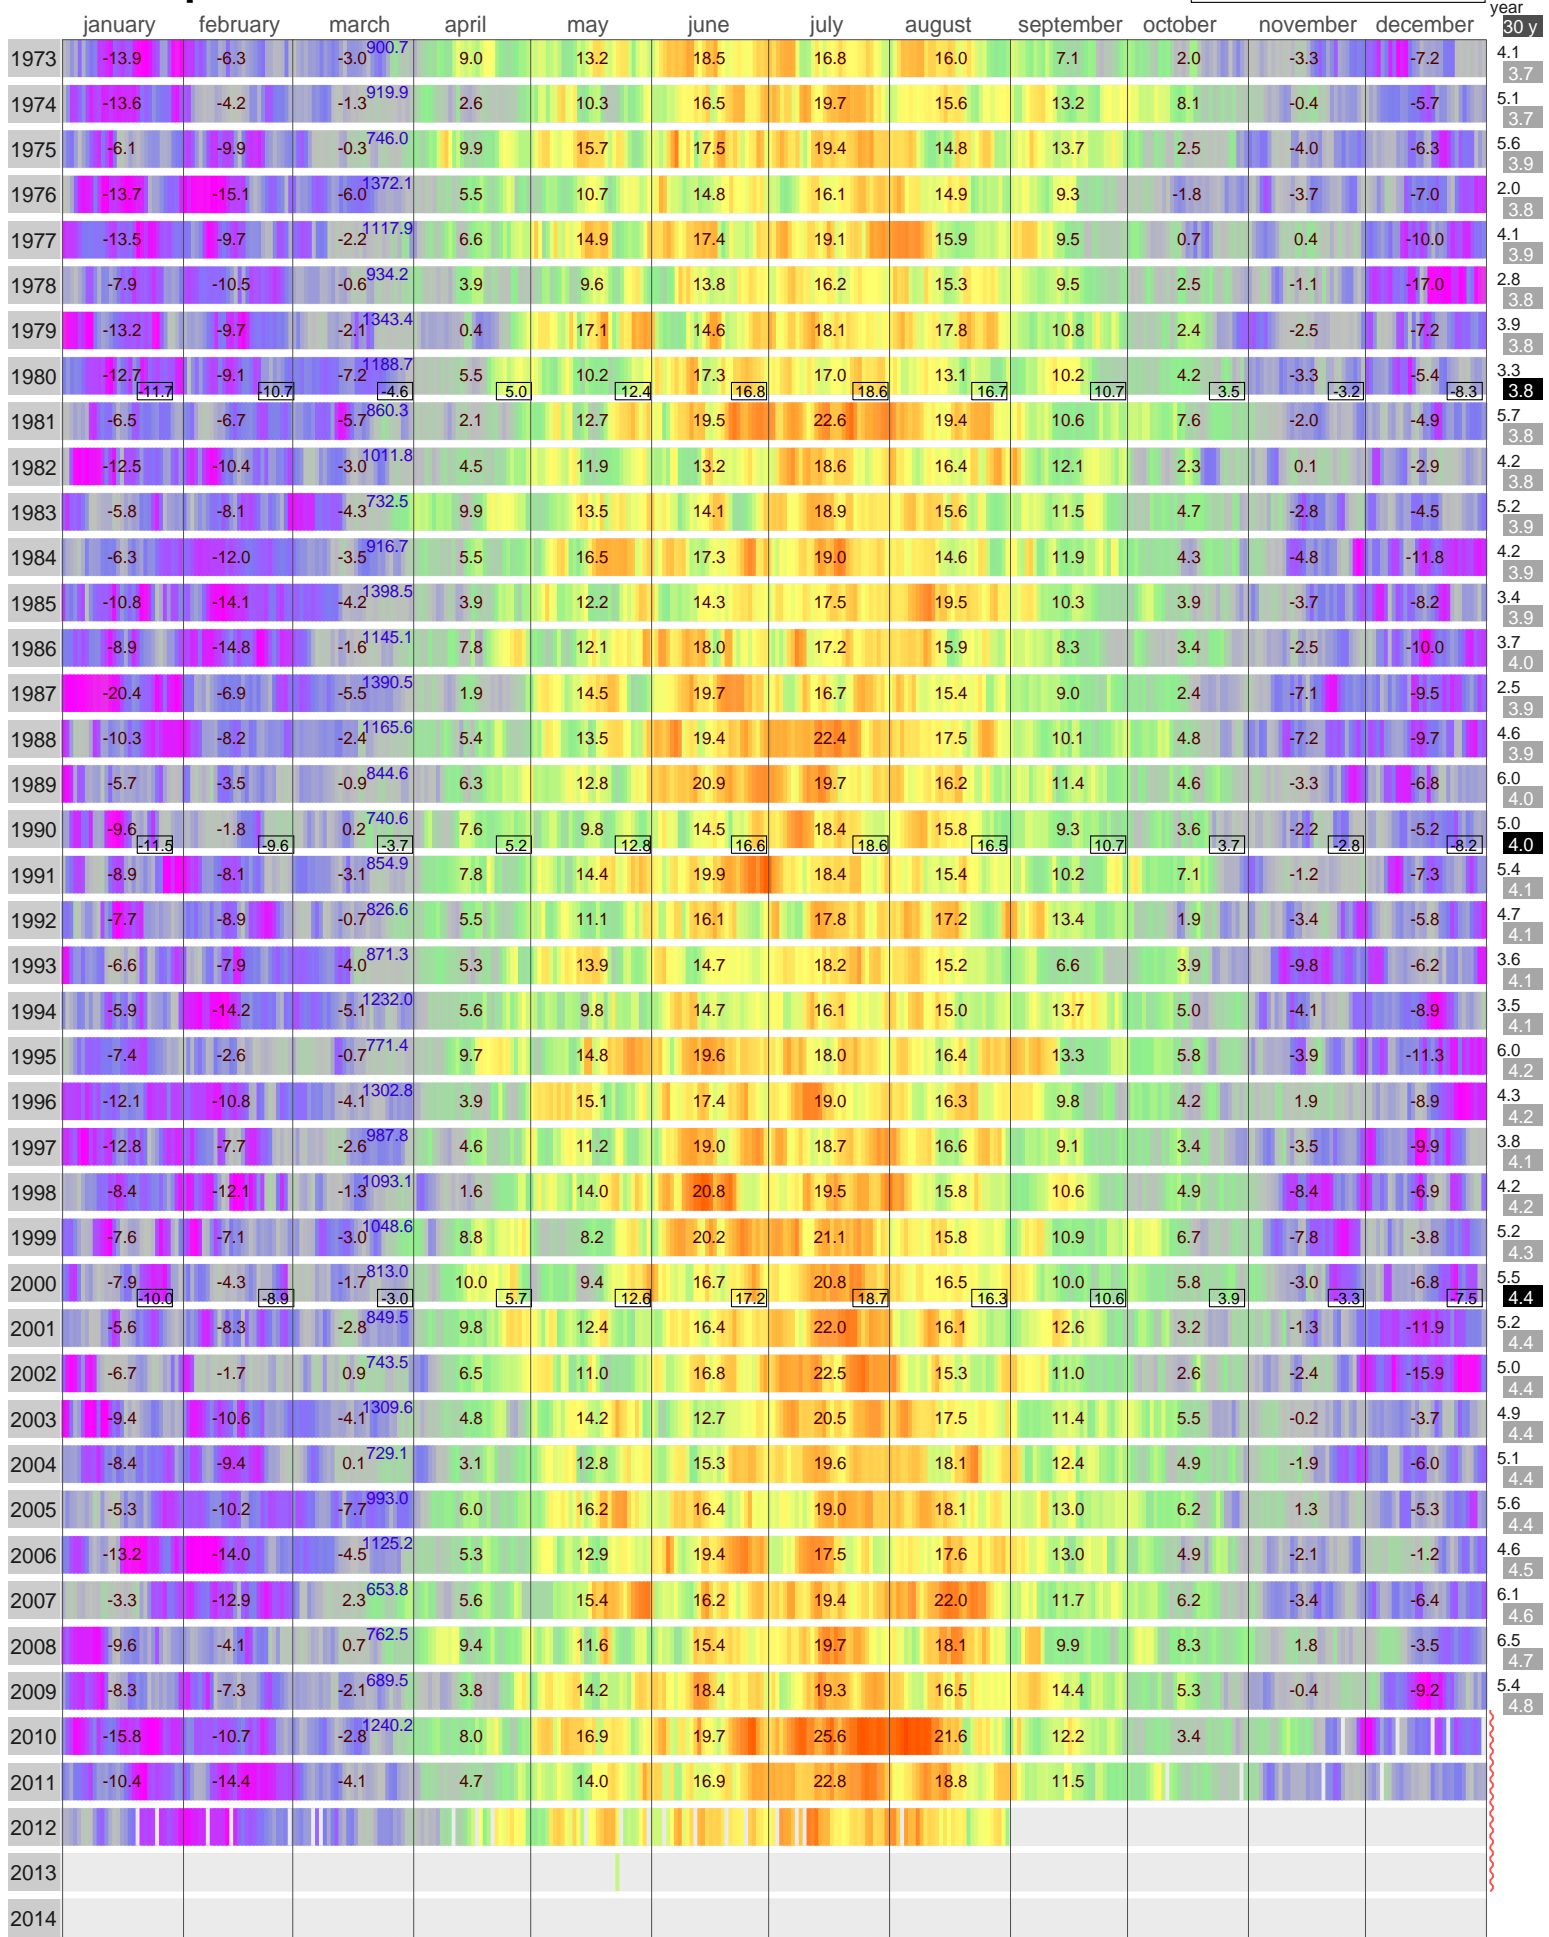

Mean Temperature

NIZNIJ
RUSSIAN FEDERATION

ECA Id: Height: 56.27 N
3224 161 m 44.00 E 

Hellmann Winter Number 

Validated data from source(s):
14012 17019

Data updated with 'synoptical message
from GTS' (non-validated)