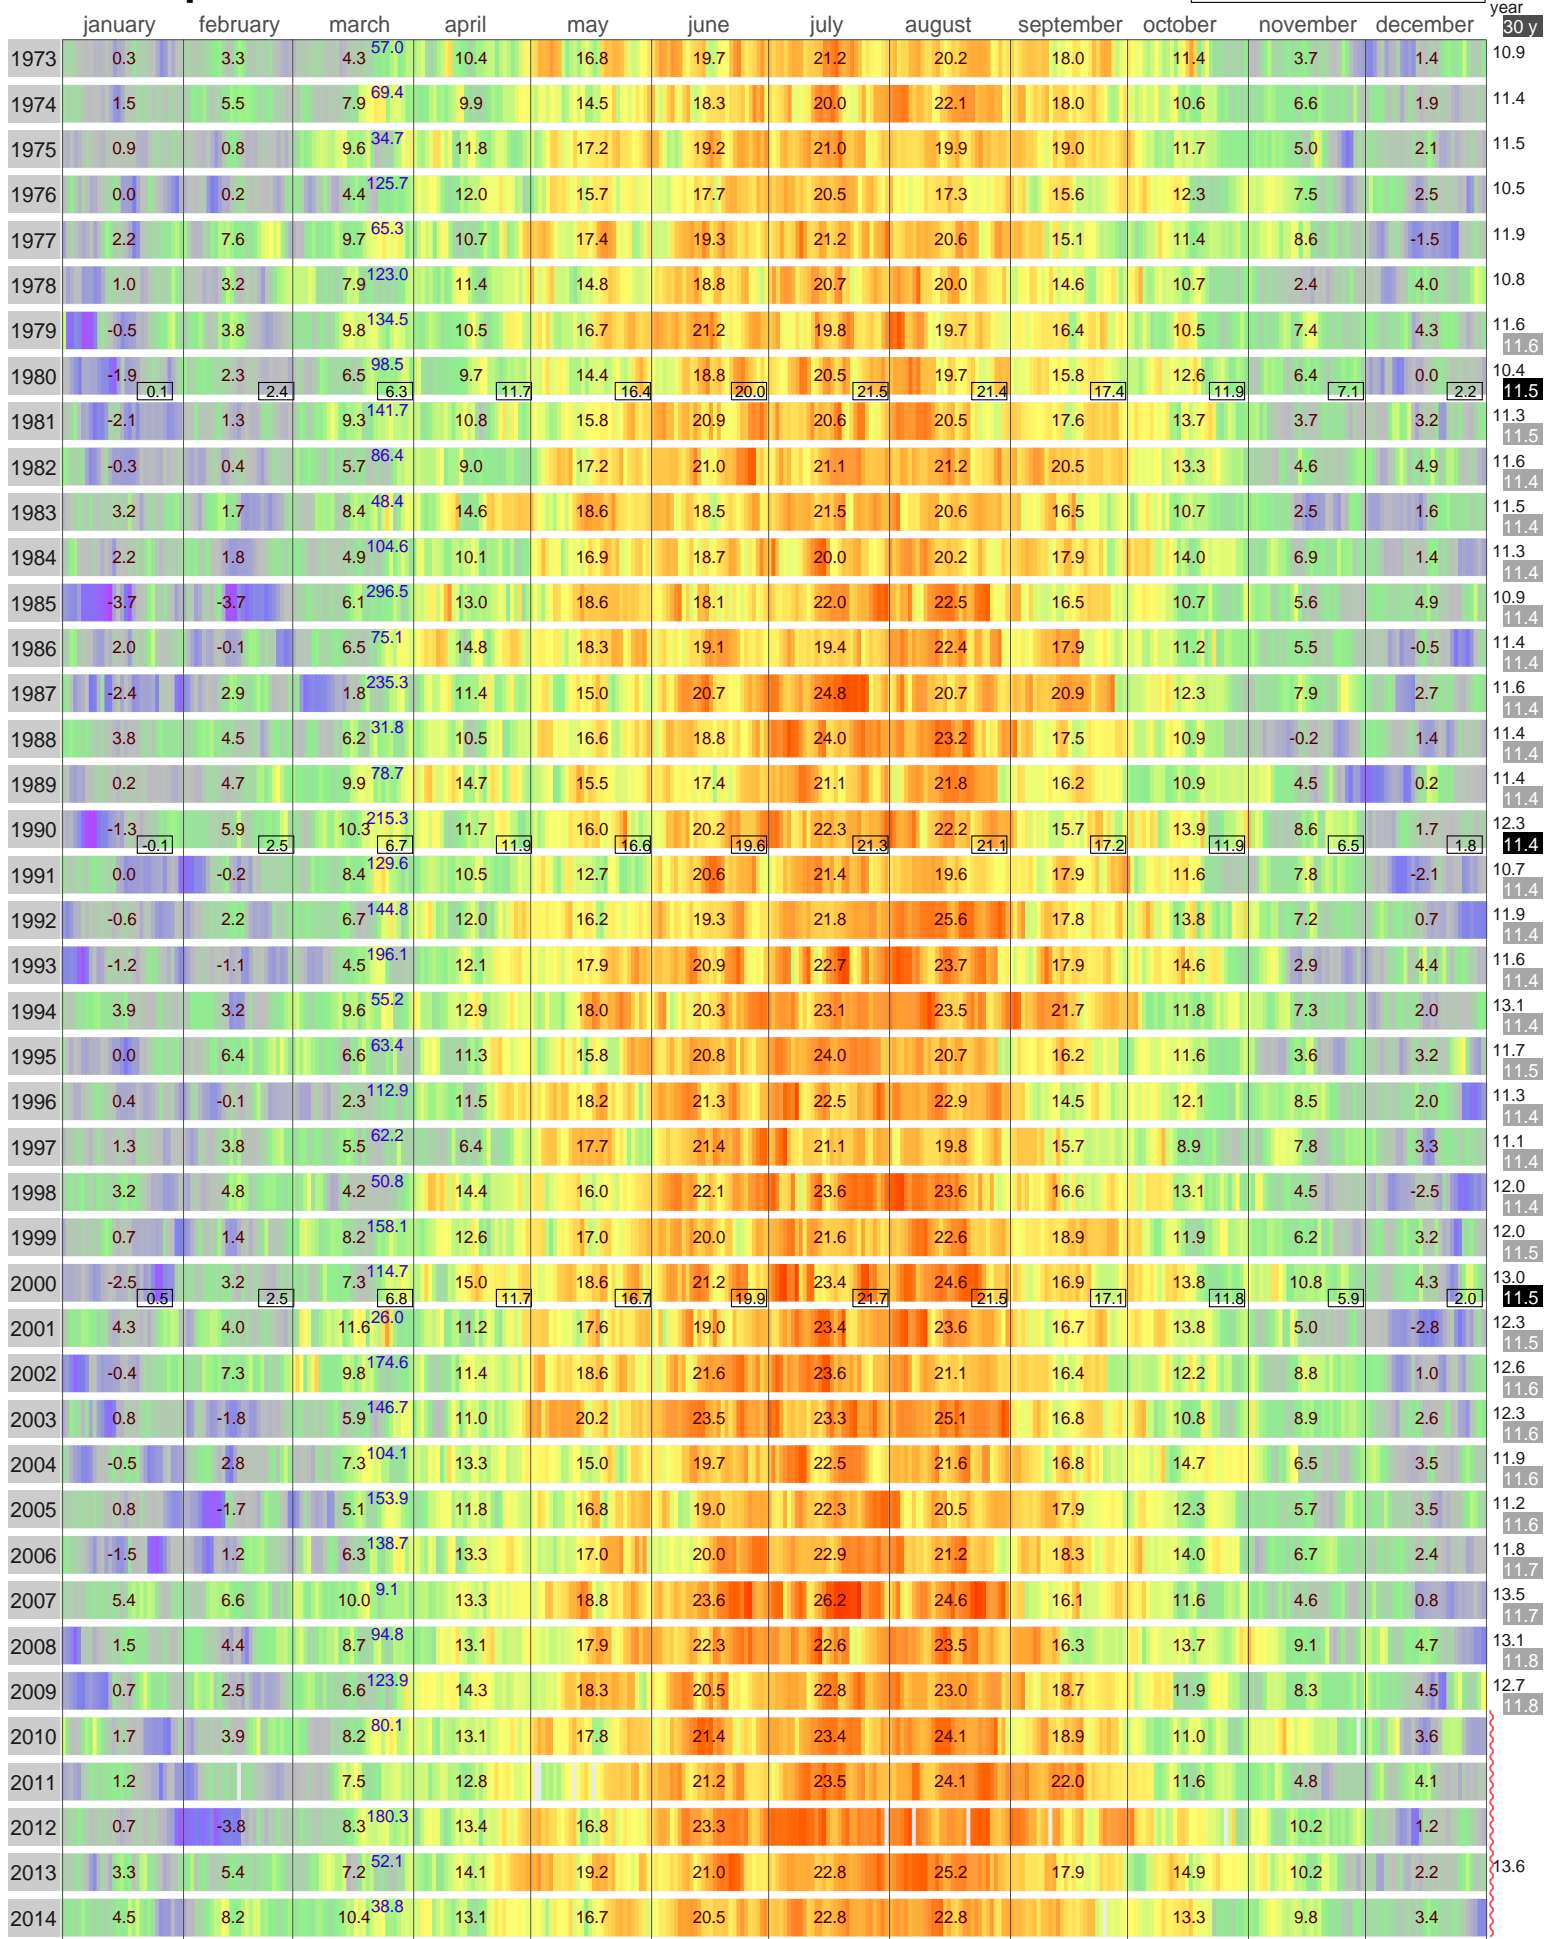

Mean Temperature

NIS

SERBIA

ECA Id: Height: 43.33 N
262 201 m 21.90 E

Hellmann Winter Number ↑

Validated data from source(s):
812

Data updated with 'synoptical message from GTS' (non-validated)