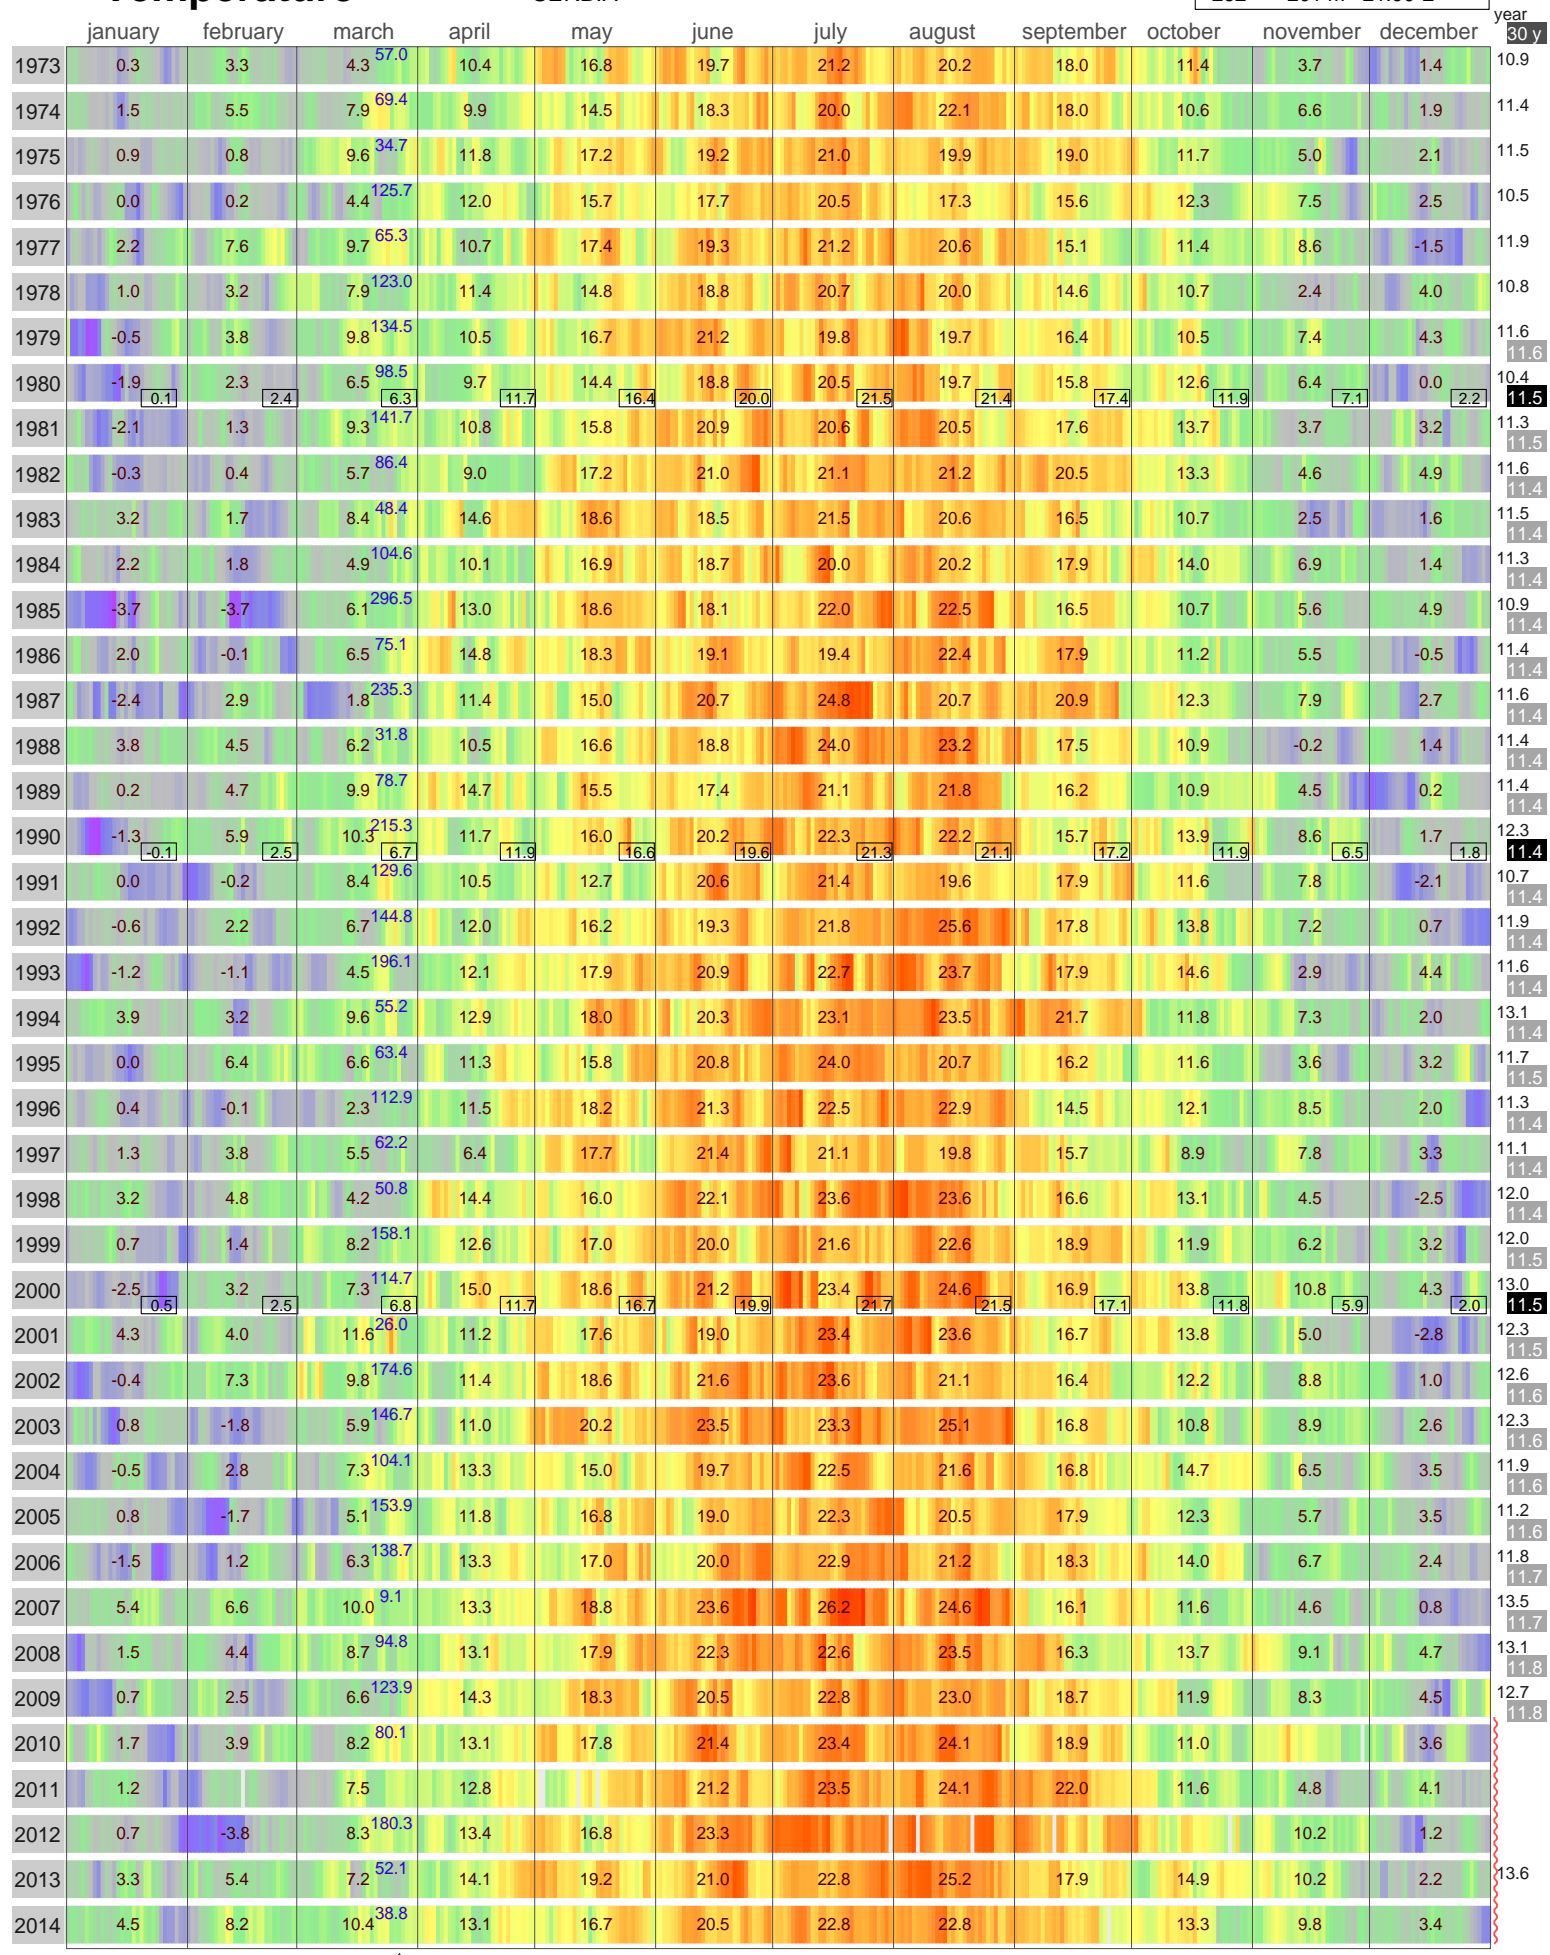

Mean Temperature

NIS

SERBIA

ECA Id: Height: 43.33 N
262 201 m 21.90 E 

Hellmann Winter Number 
Validated data from source(s):
812

 Data updated with 'synoptical message from GTS' (non-validated)