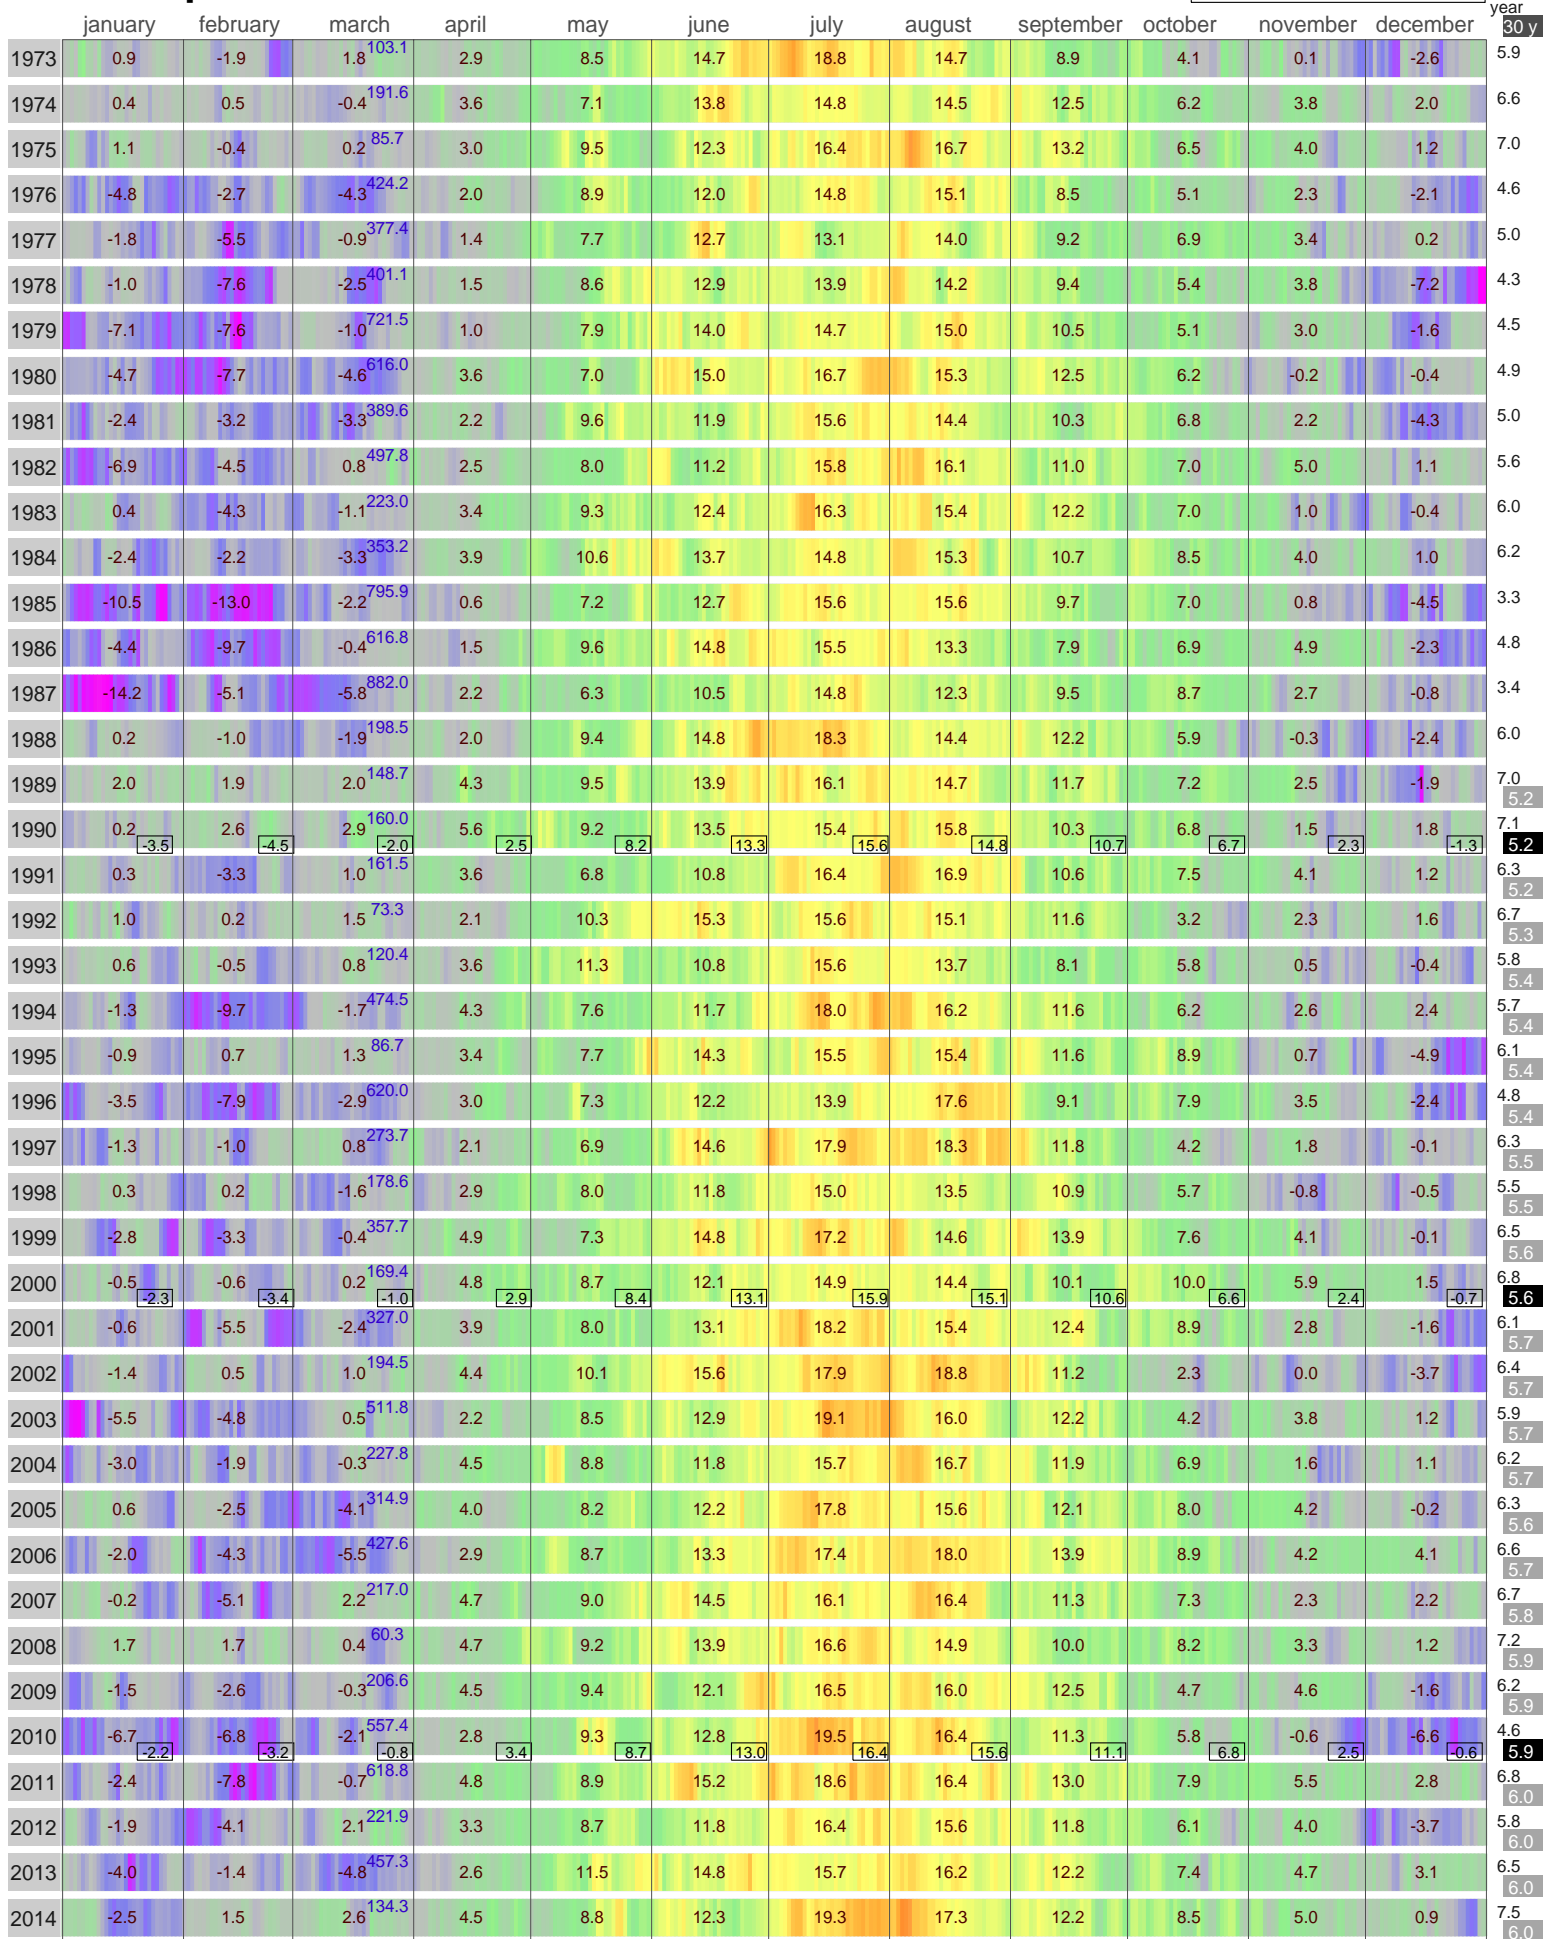

Mean Temperature

MARIEHAMN
FINLAND

ECA Id: 6938 Height: 5 m 60.12 N 19.91 E 

Hellmann Winter Number 

Validated data from source(s):
41803 41853 41893

{} Data updated with 'synoptical message from GTS' (non-validated)

Original source: Finnish Meteorological Institute

Blended and updated data taken from <http://www.ecad.eu>. See website for details about blending.

Calculation and Graphics: © Bart Vreeken, LogboekWeer.nl