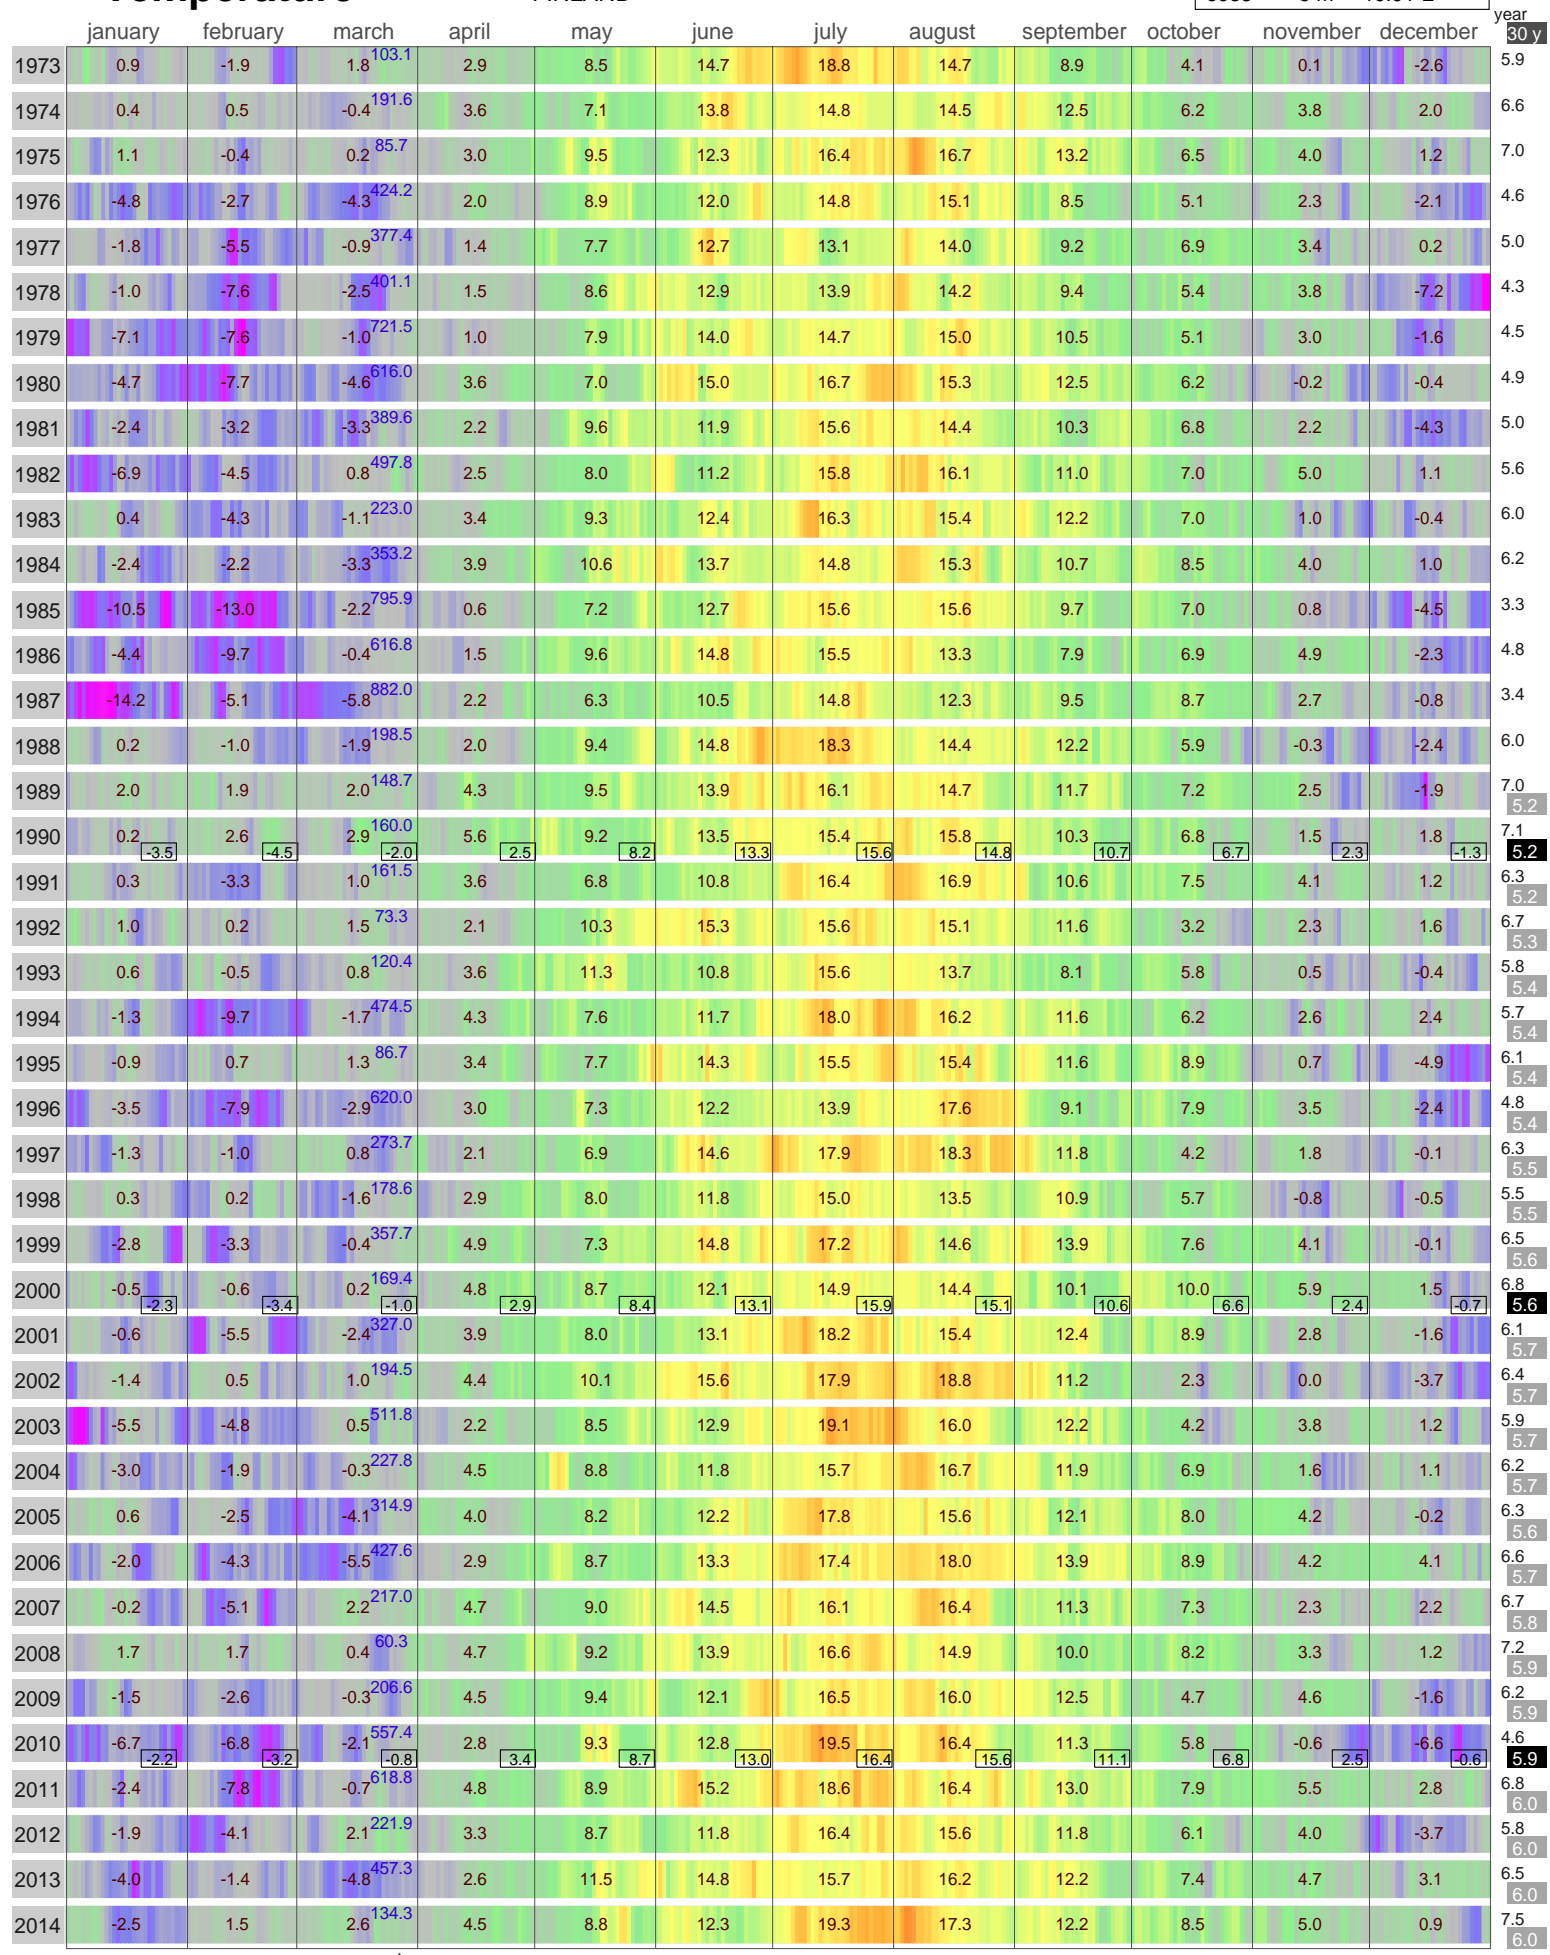

Mean Temperature

MARIEHAMN
FINLAND

ECA Id: 6938 Height: 5 m 60.12 N 19.91 E 

Hellmann Winter Number 

Validated data from source(s):
41803 41853 41893

⌋ Data updated with 'synoptical message from GTS' (non-validated)