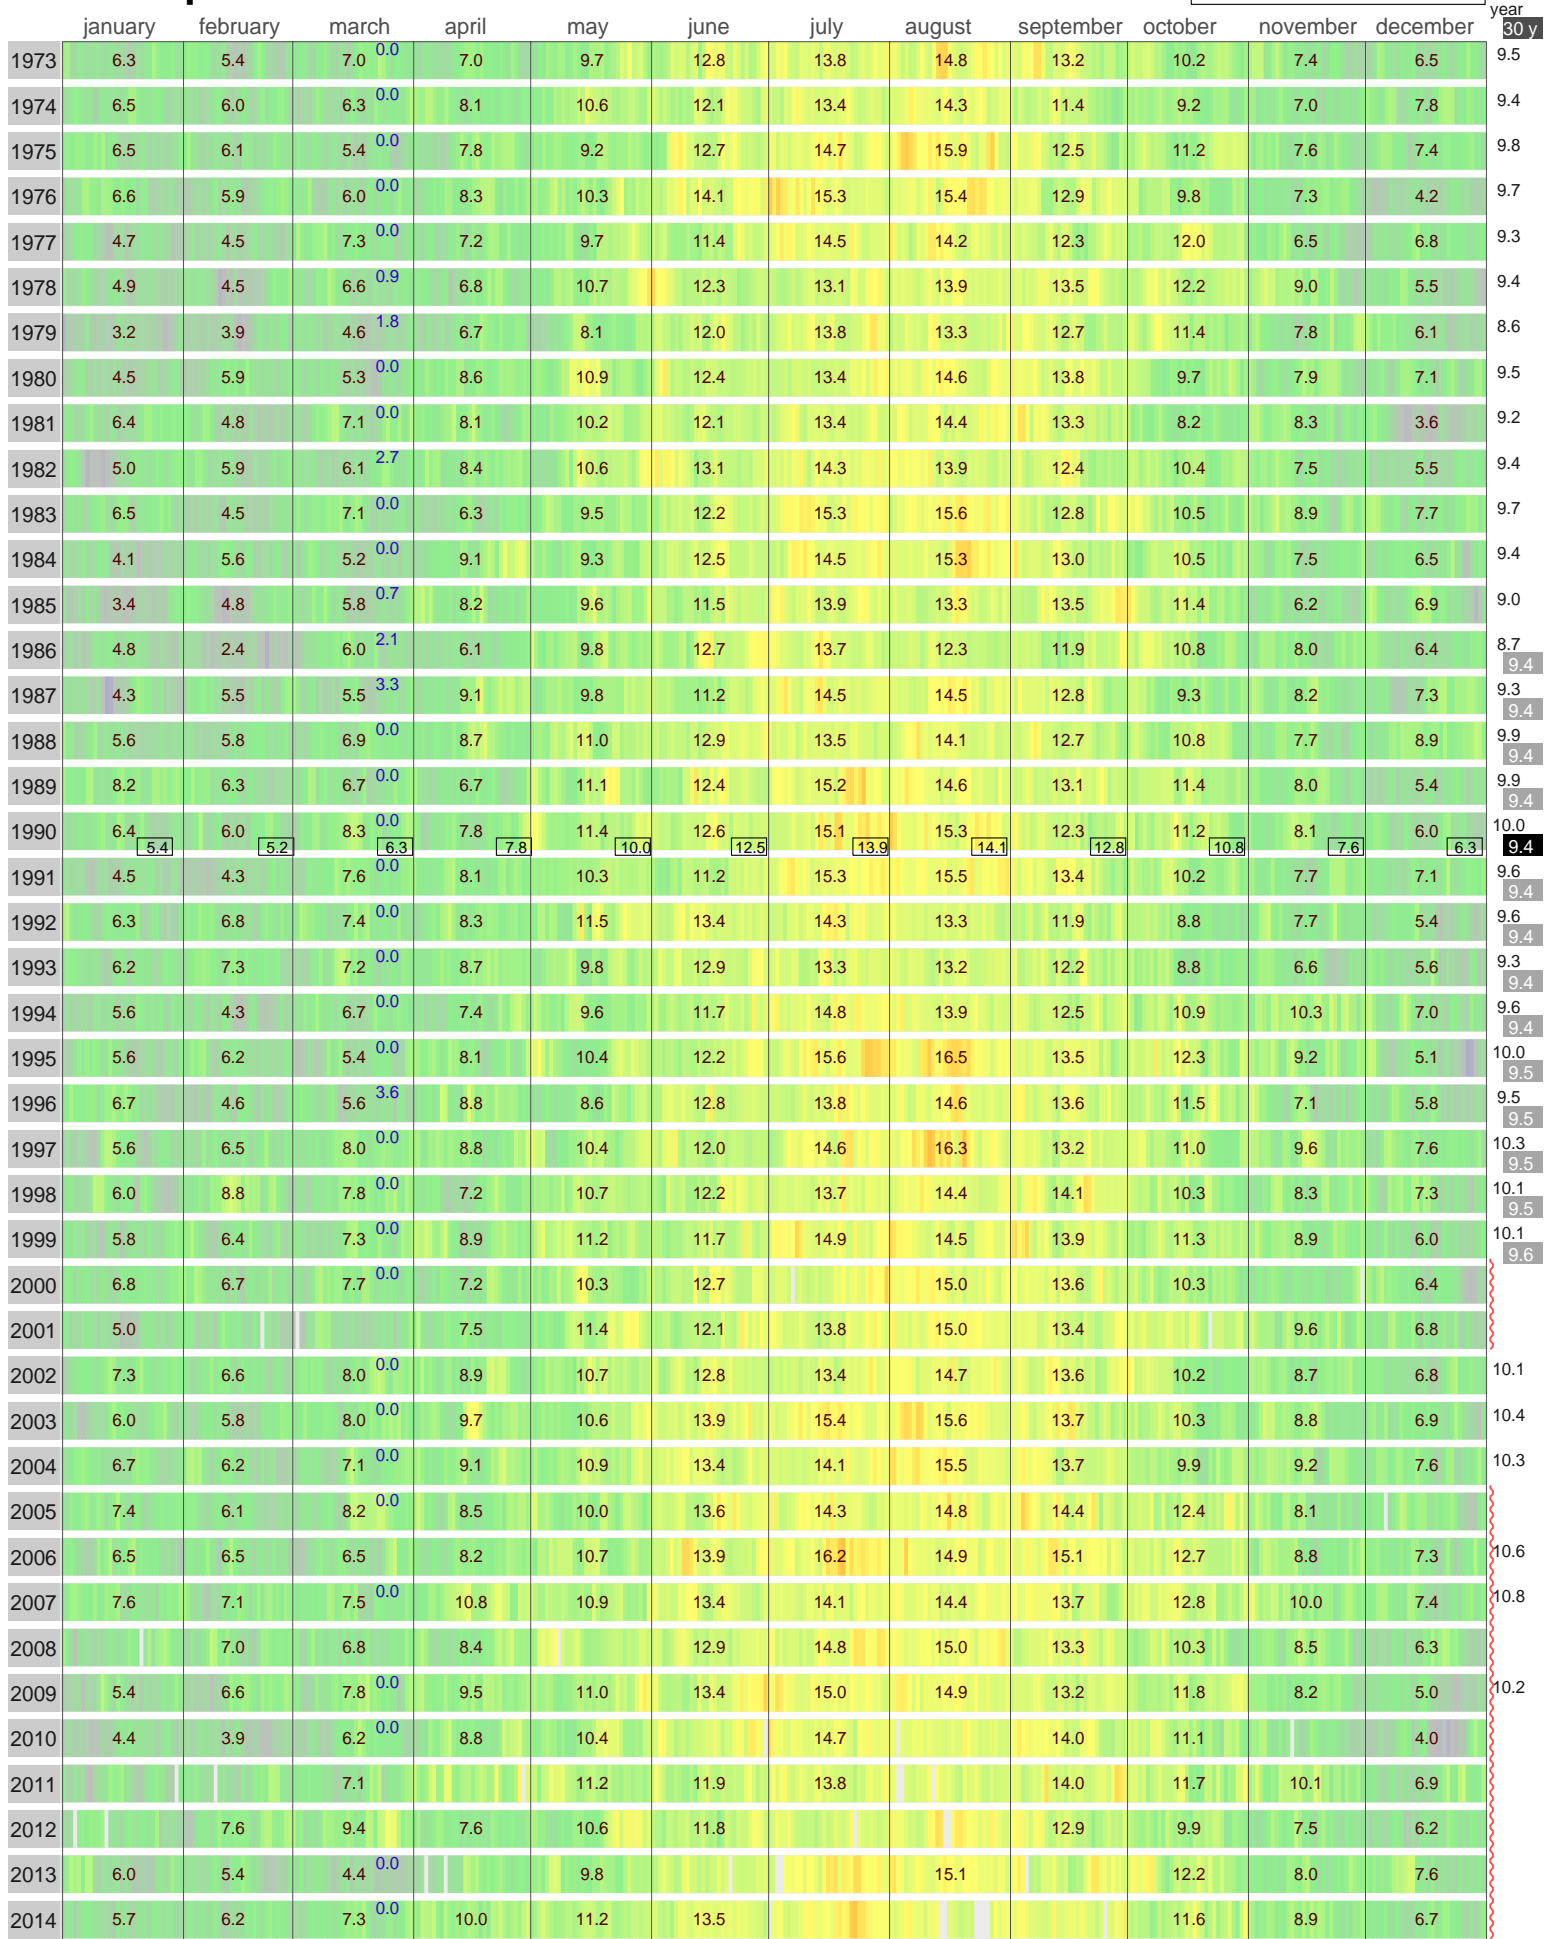

Mean Temperature

MALINÀ PÓOÏ
IRELAND

ECA Id: Height: 55.37 N
122 21 m 7.34 W 

Hellmann Winter Number 

Validated data from source(s):
456

Data updated with 'synoptical message from GTS' (non-validated)

Original source: [Met Eireann](#)

Blended and updated data taken from <http://www.ecad.eu>. See website for details about blending.

Calculation and Graphics: © Bart Vreeken, LogboekWeer.nl