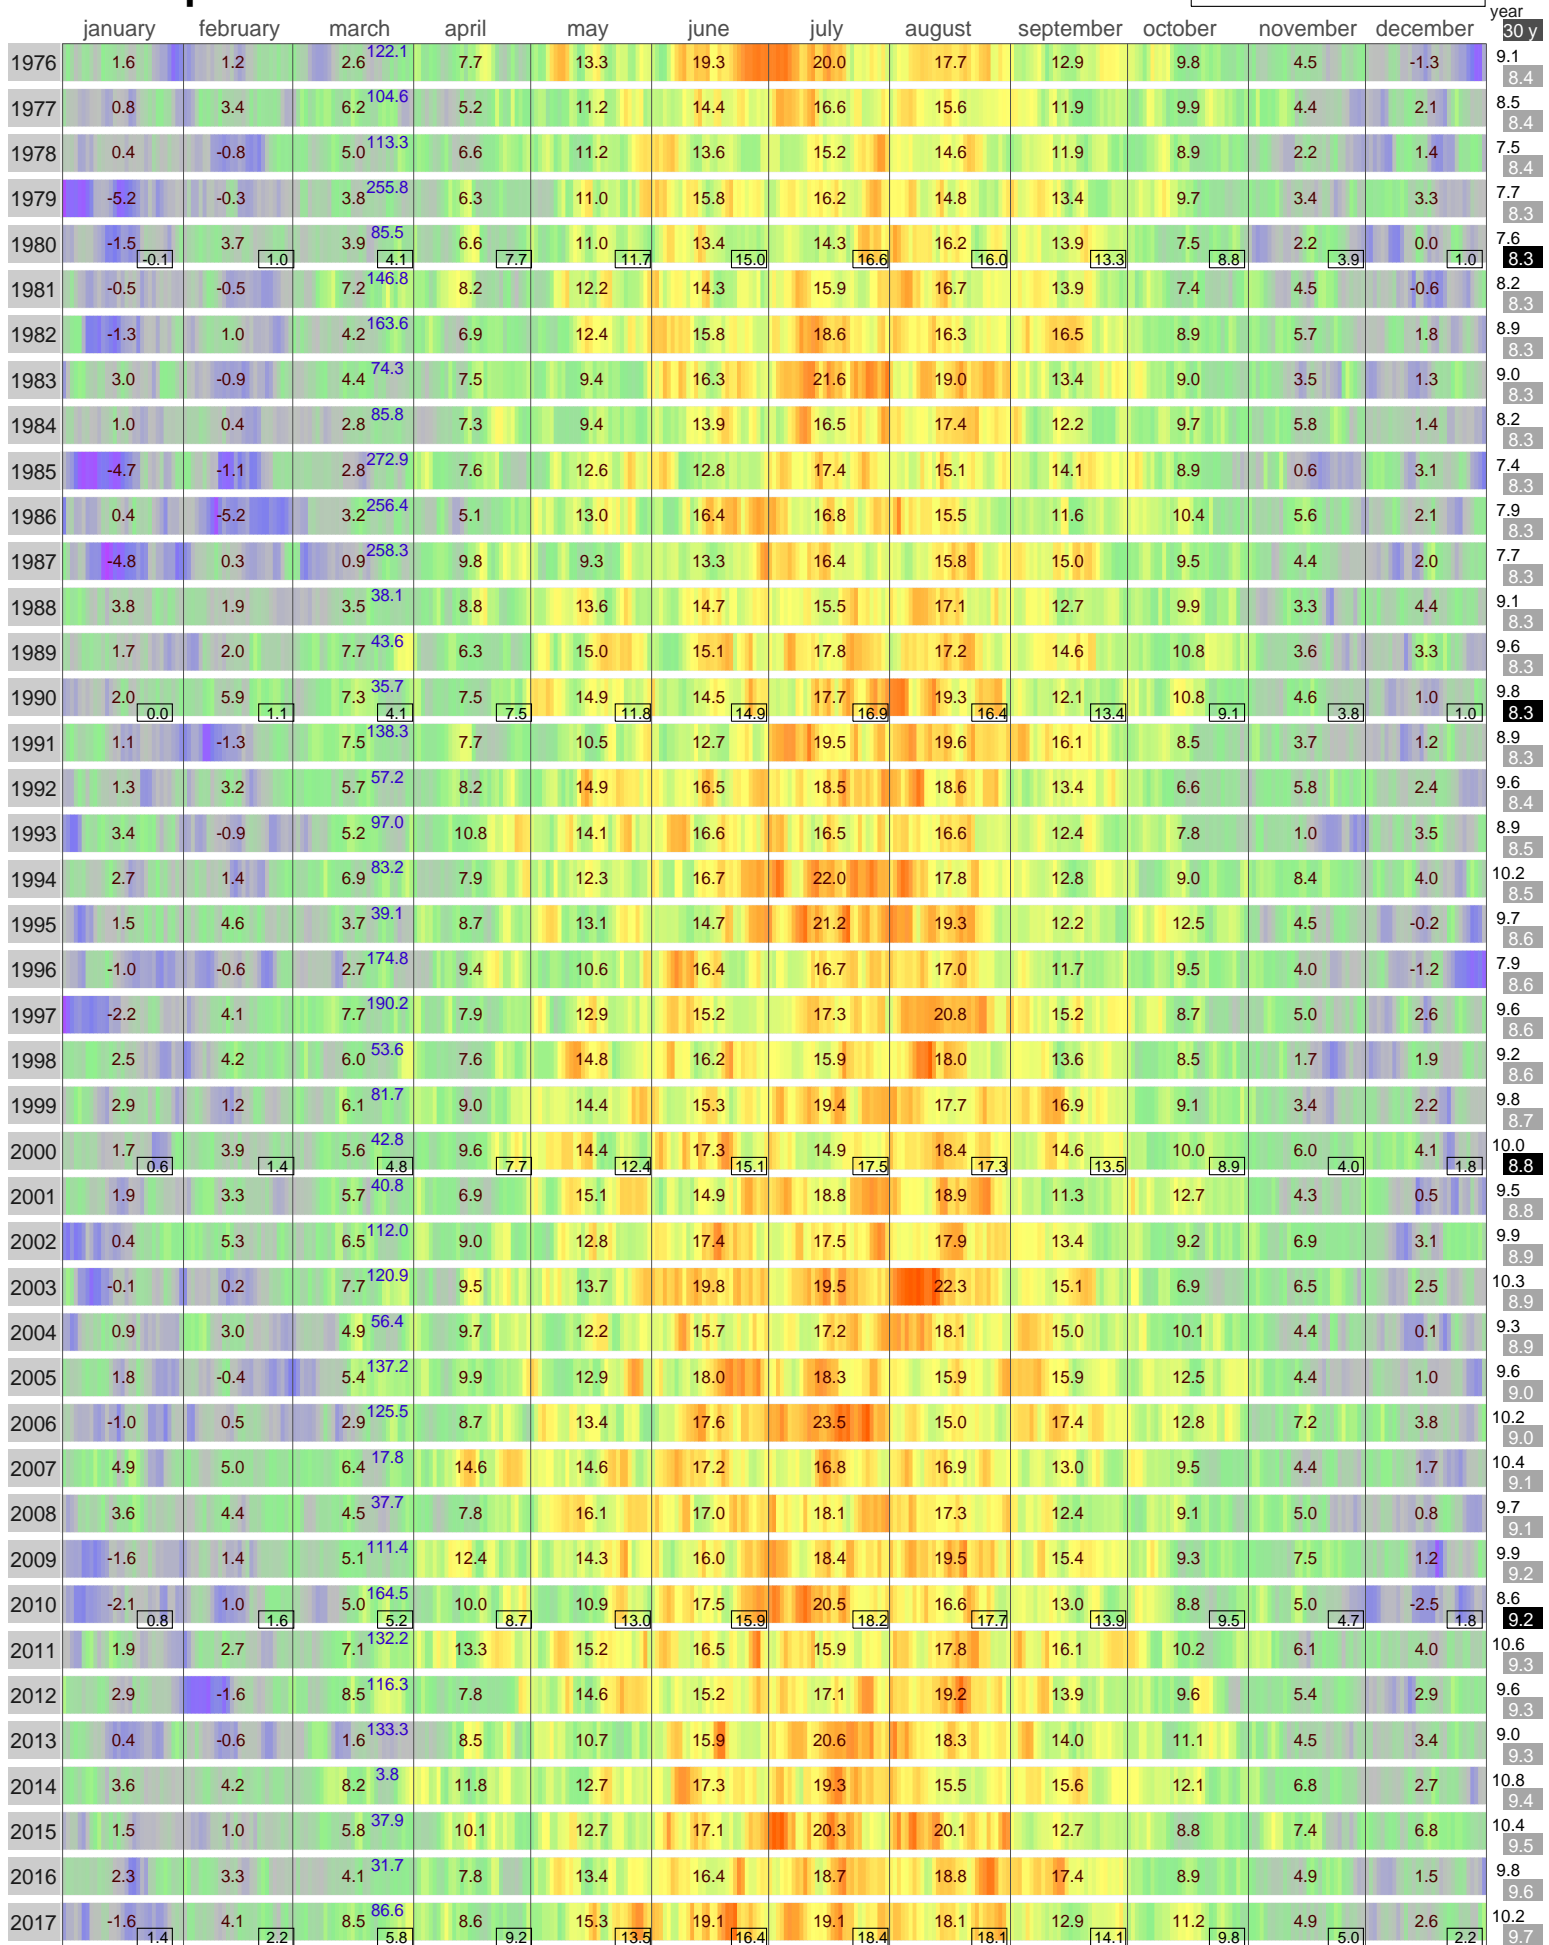

# Mean Temperature

## LUXEMBOURG AIRPORT LUXEMBOURG

ECA Id: Height: 49.63 N  
203 376 m 6.20 E 

Hellmann Winter Number 

Validated data from source:  
100633