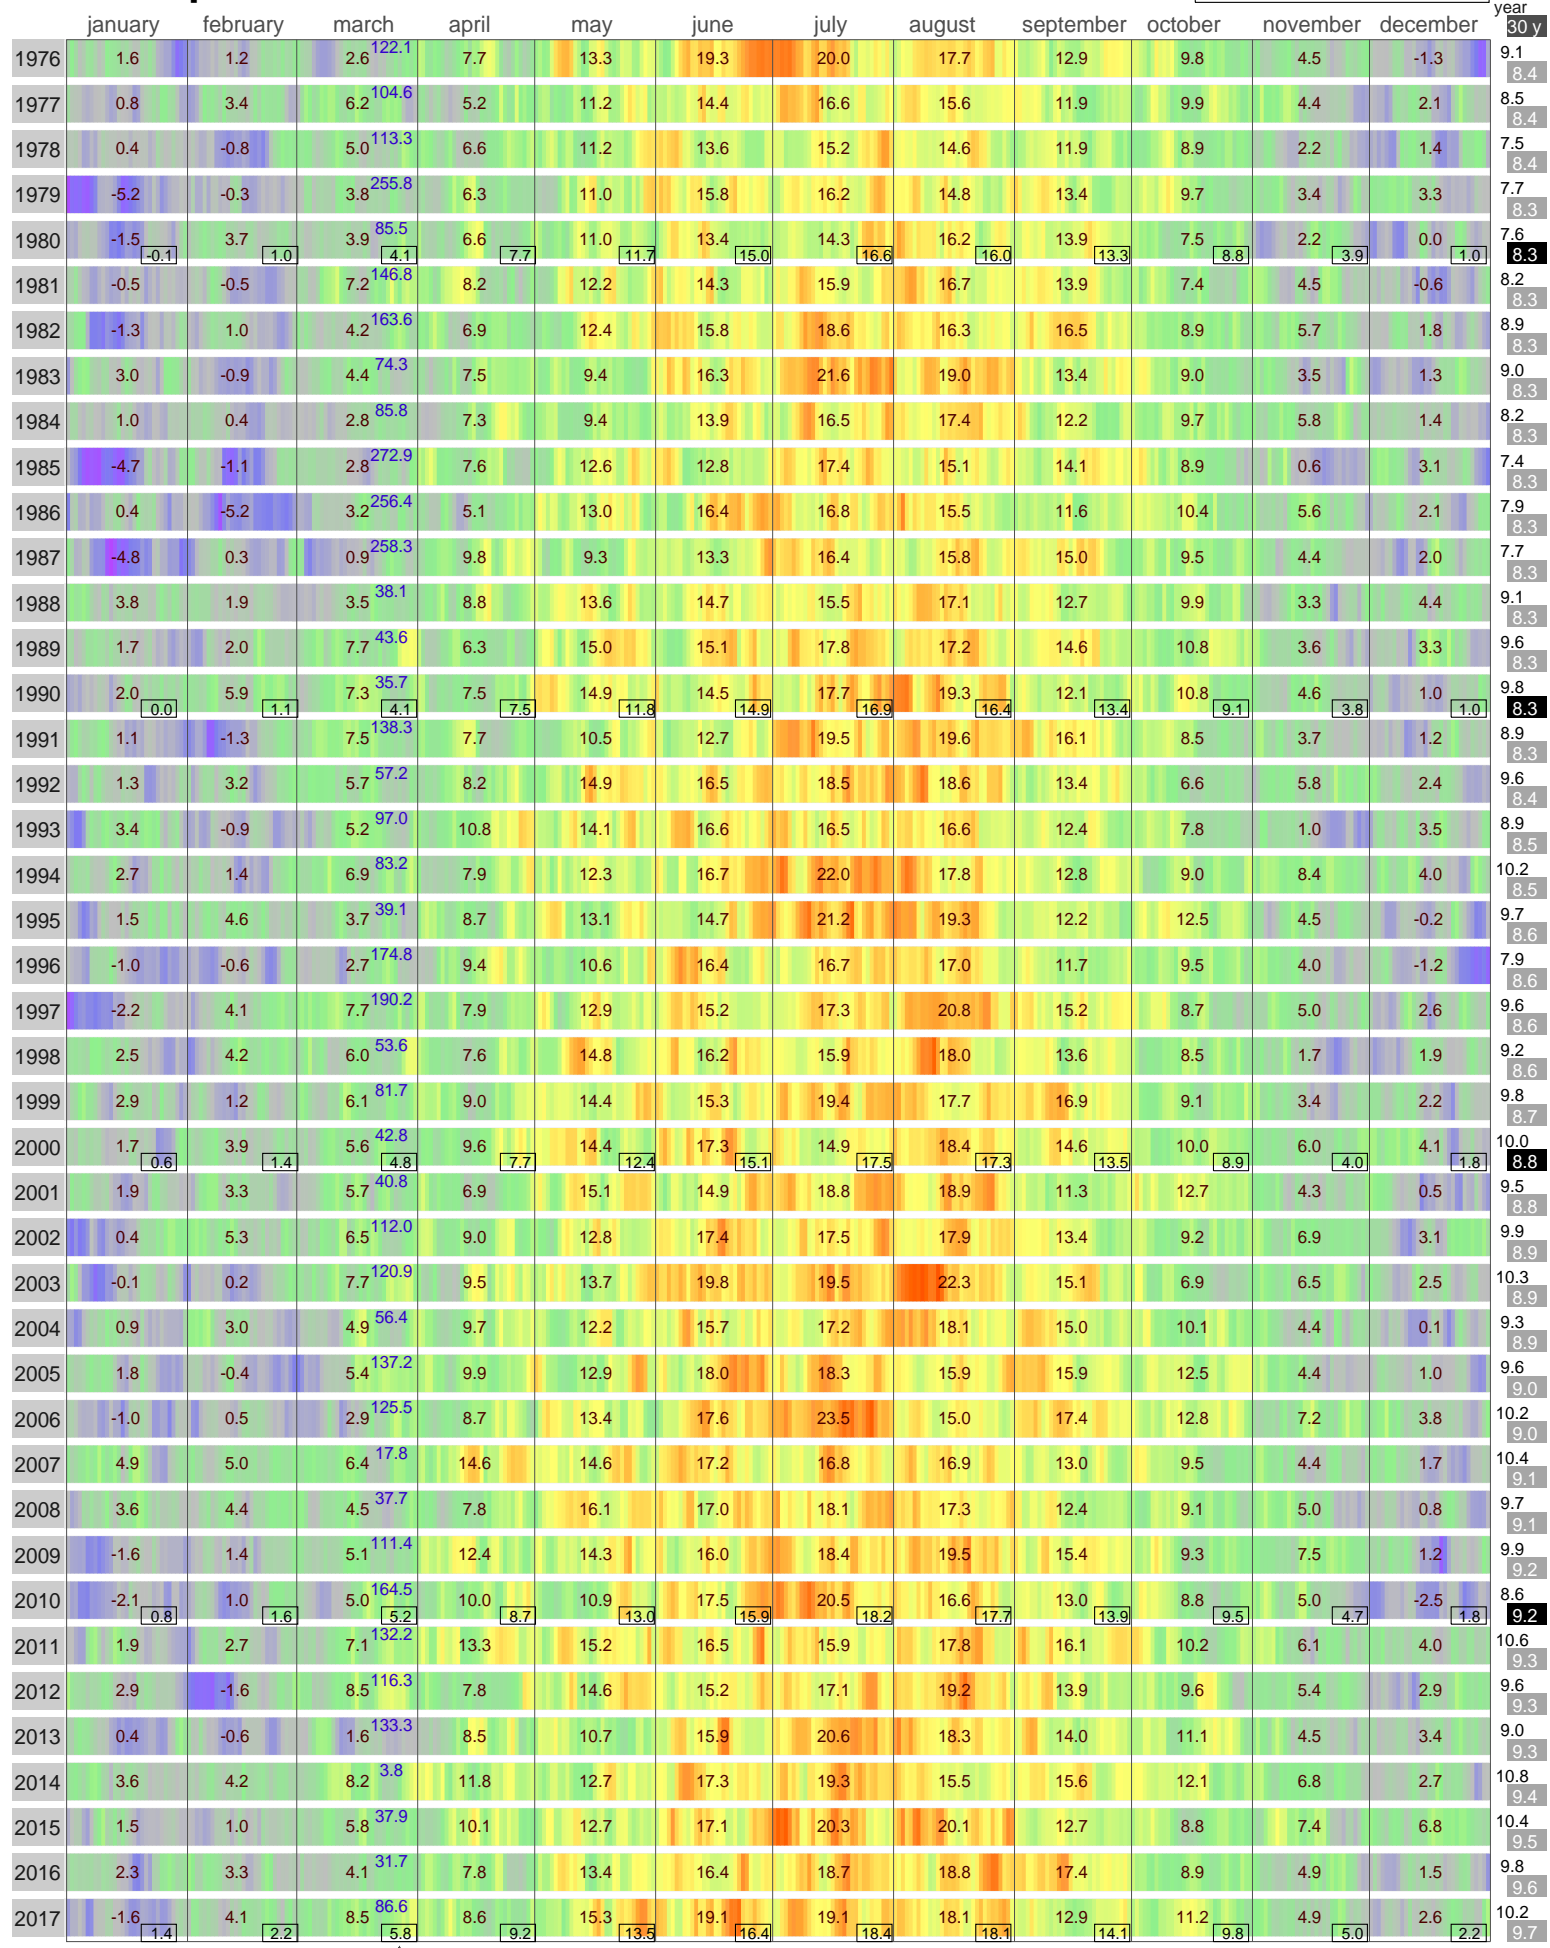

Mean Temperature

LUXEMBOURG AIRPORT LUXEMBOURG

ECA Id: Height: 49.63 N
203 376 m 6.20 E 

Hellmann Winter Number 
Validated data from source: 100633