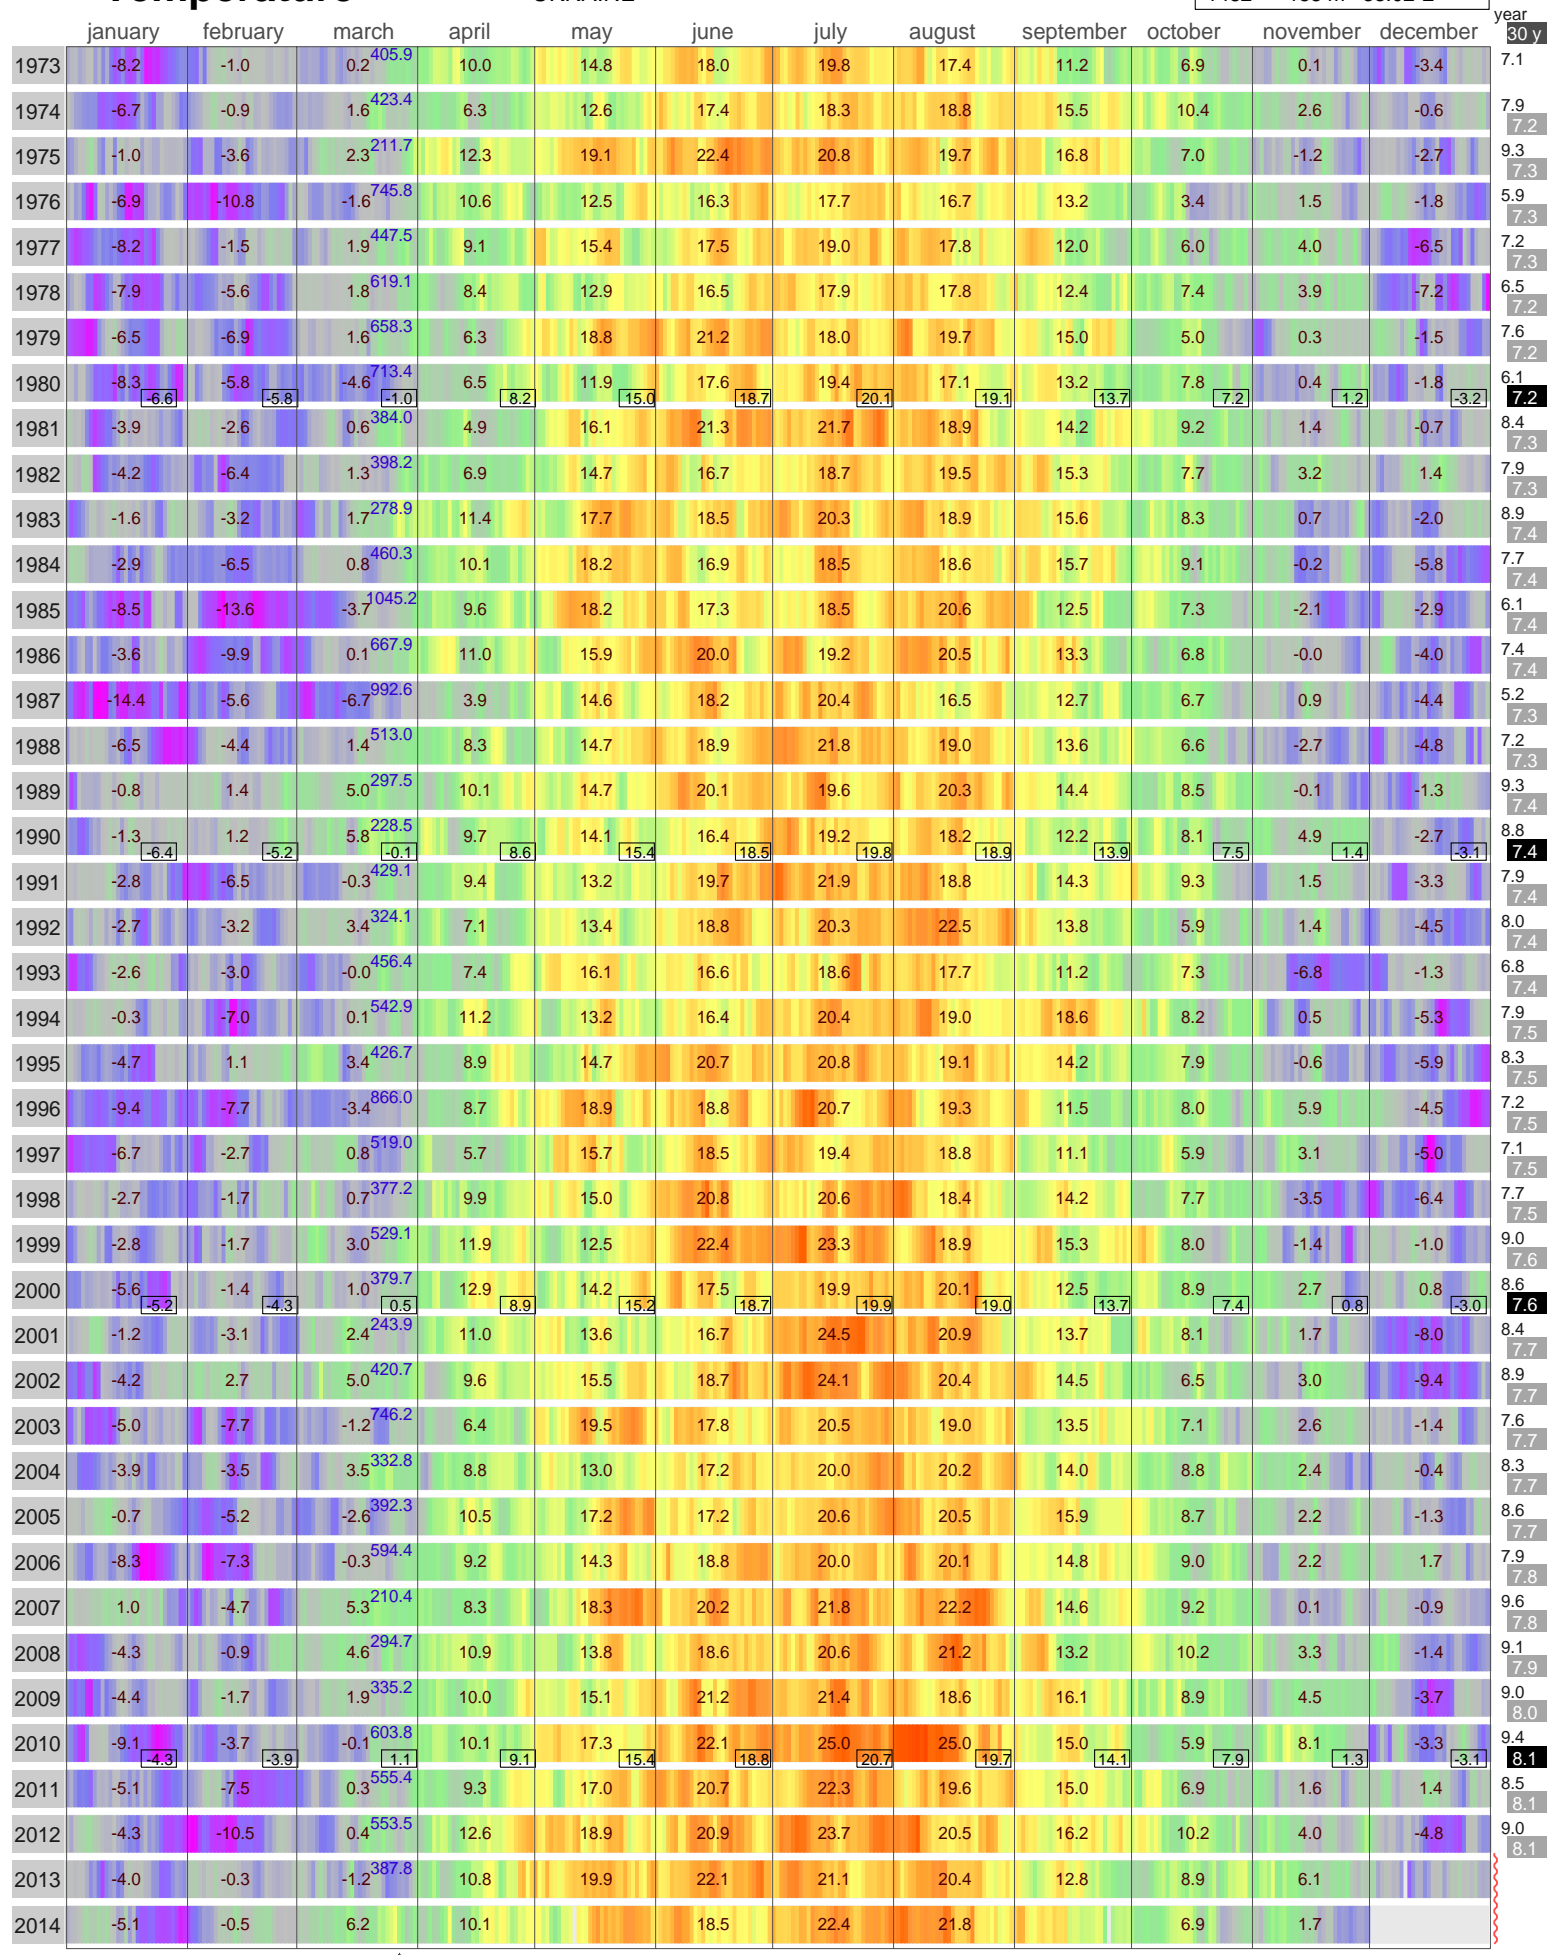

Mean Temperature

LUBNY
UKRAINE

ECA Id: Height: 50.00 N
1482 158 m 33.02 E 

Hellmann Winter Number 

Validated data from source(s):
5515 14304 17457

Data updated with 'synoptical message from GTS' (non-validated)

Original source: [Ukrainian Hydrometeorological Center](http://www.ukromet.gov.ua/)

Blended and updated data taken from <http://www.ecad.eu>. See website for details about blending.

Calculation and Graphics: © Bart Vreeken, LogboekWeer.nl