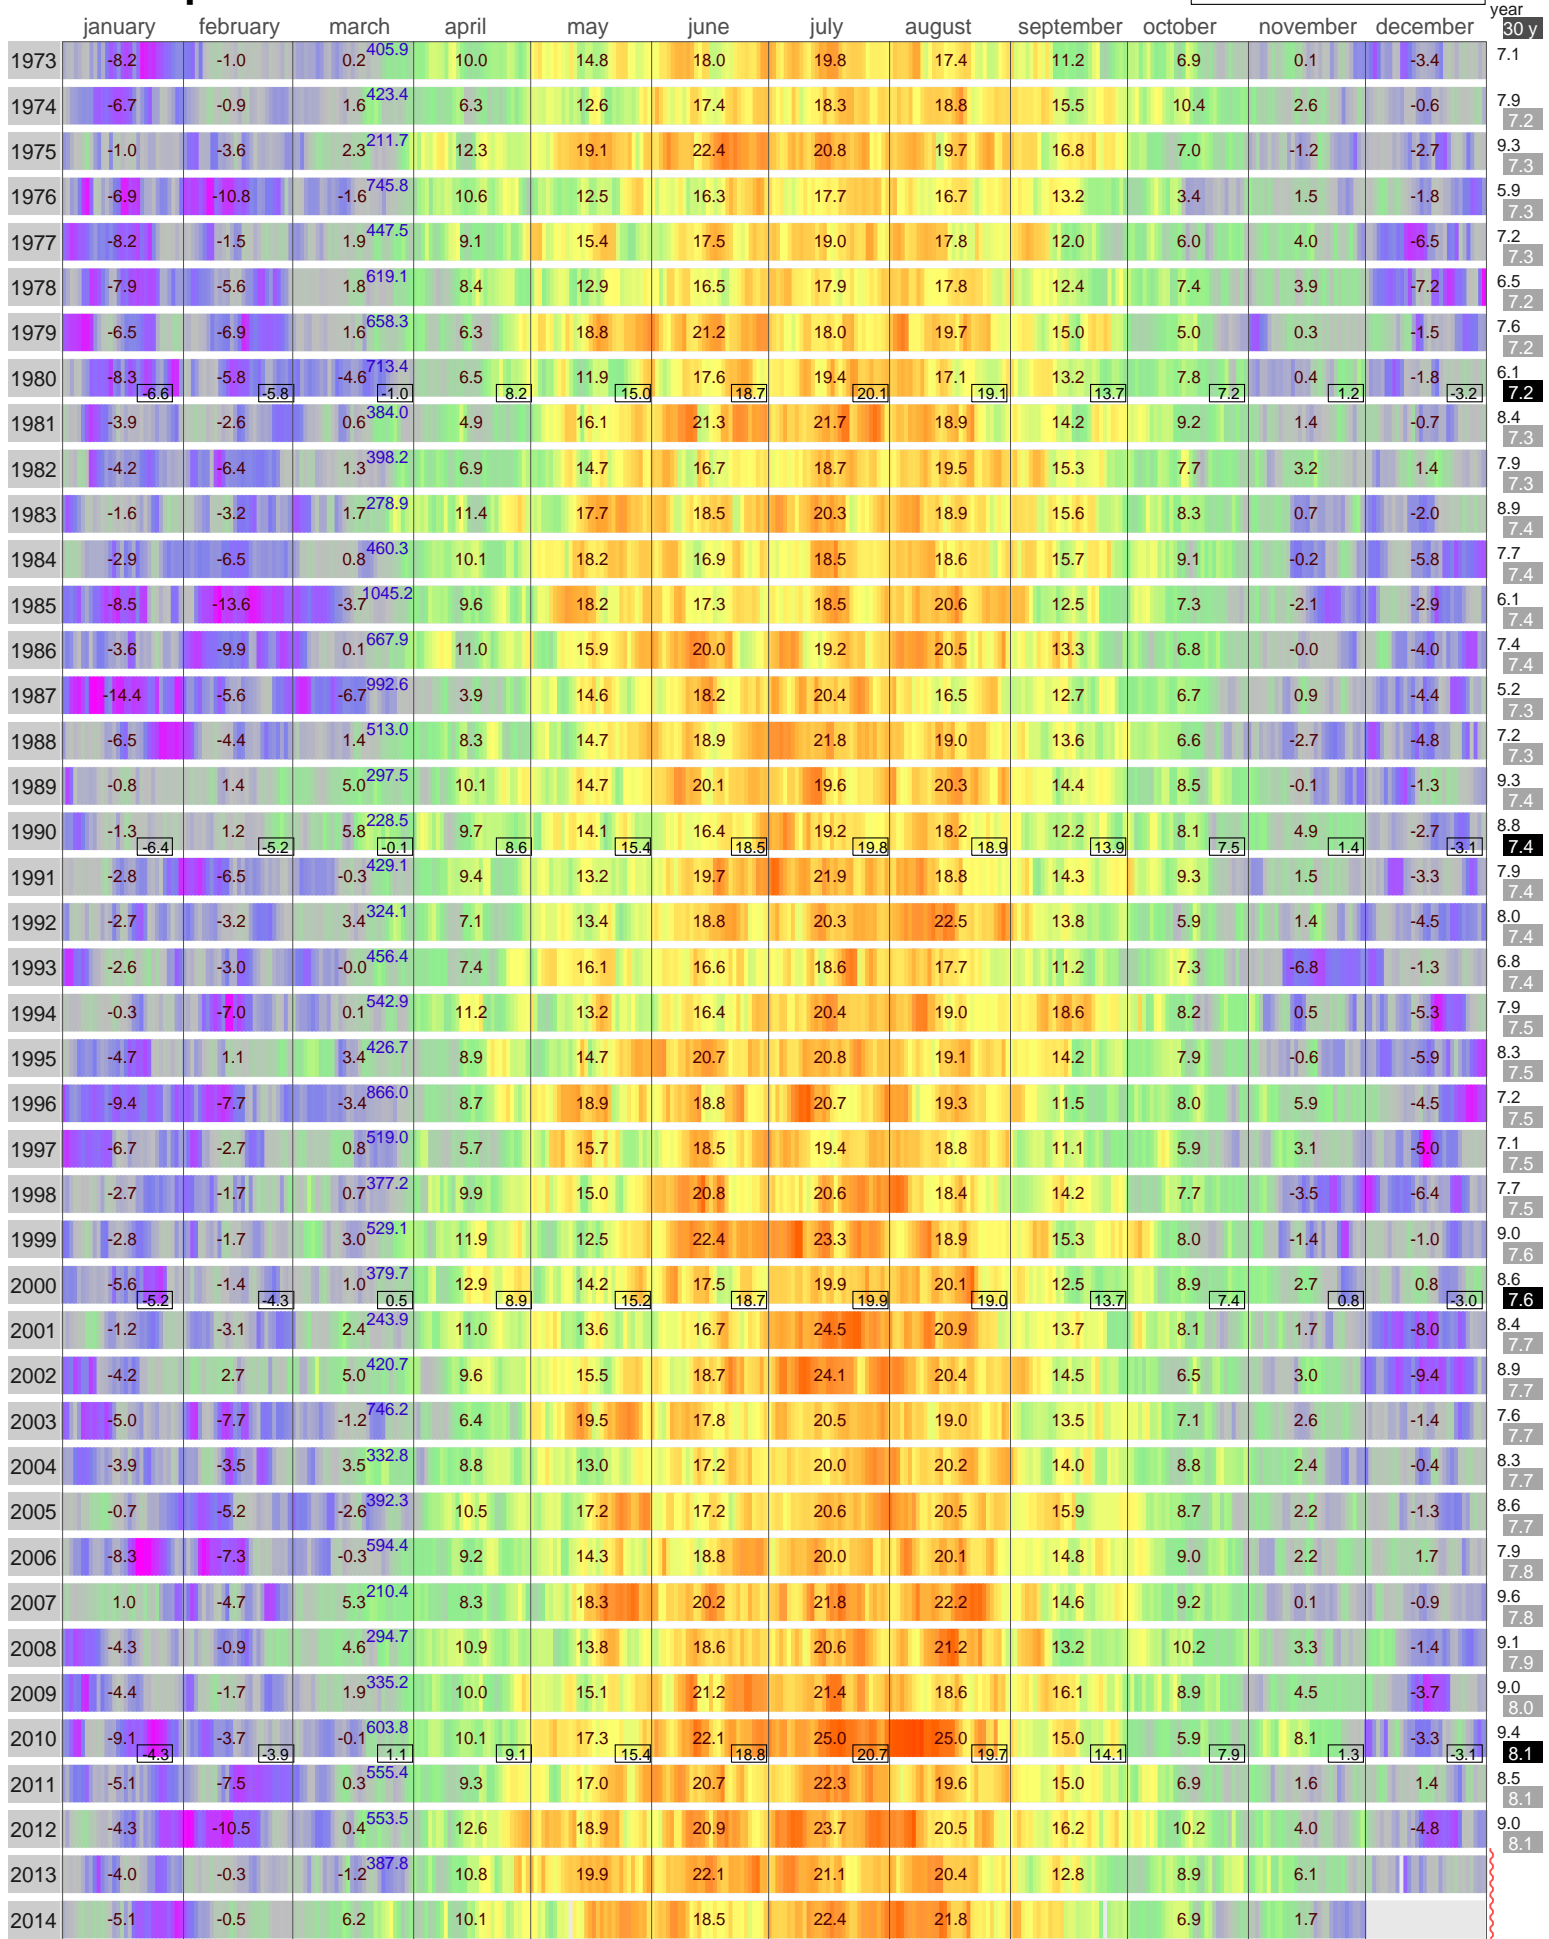

Mean Temperature

LUBNY
UKRAINE

ECA Id: Height: 50.00 N
1482 158 m 33.02 E 

Hellmann Winter Number 

Validated data from source(s):
5515 14304 17457

Data updated with 'synoptical message
from GTS' (non-validated)