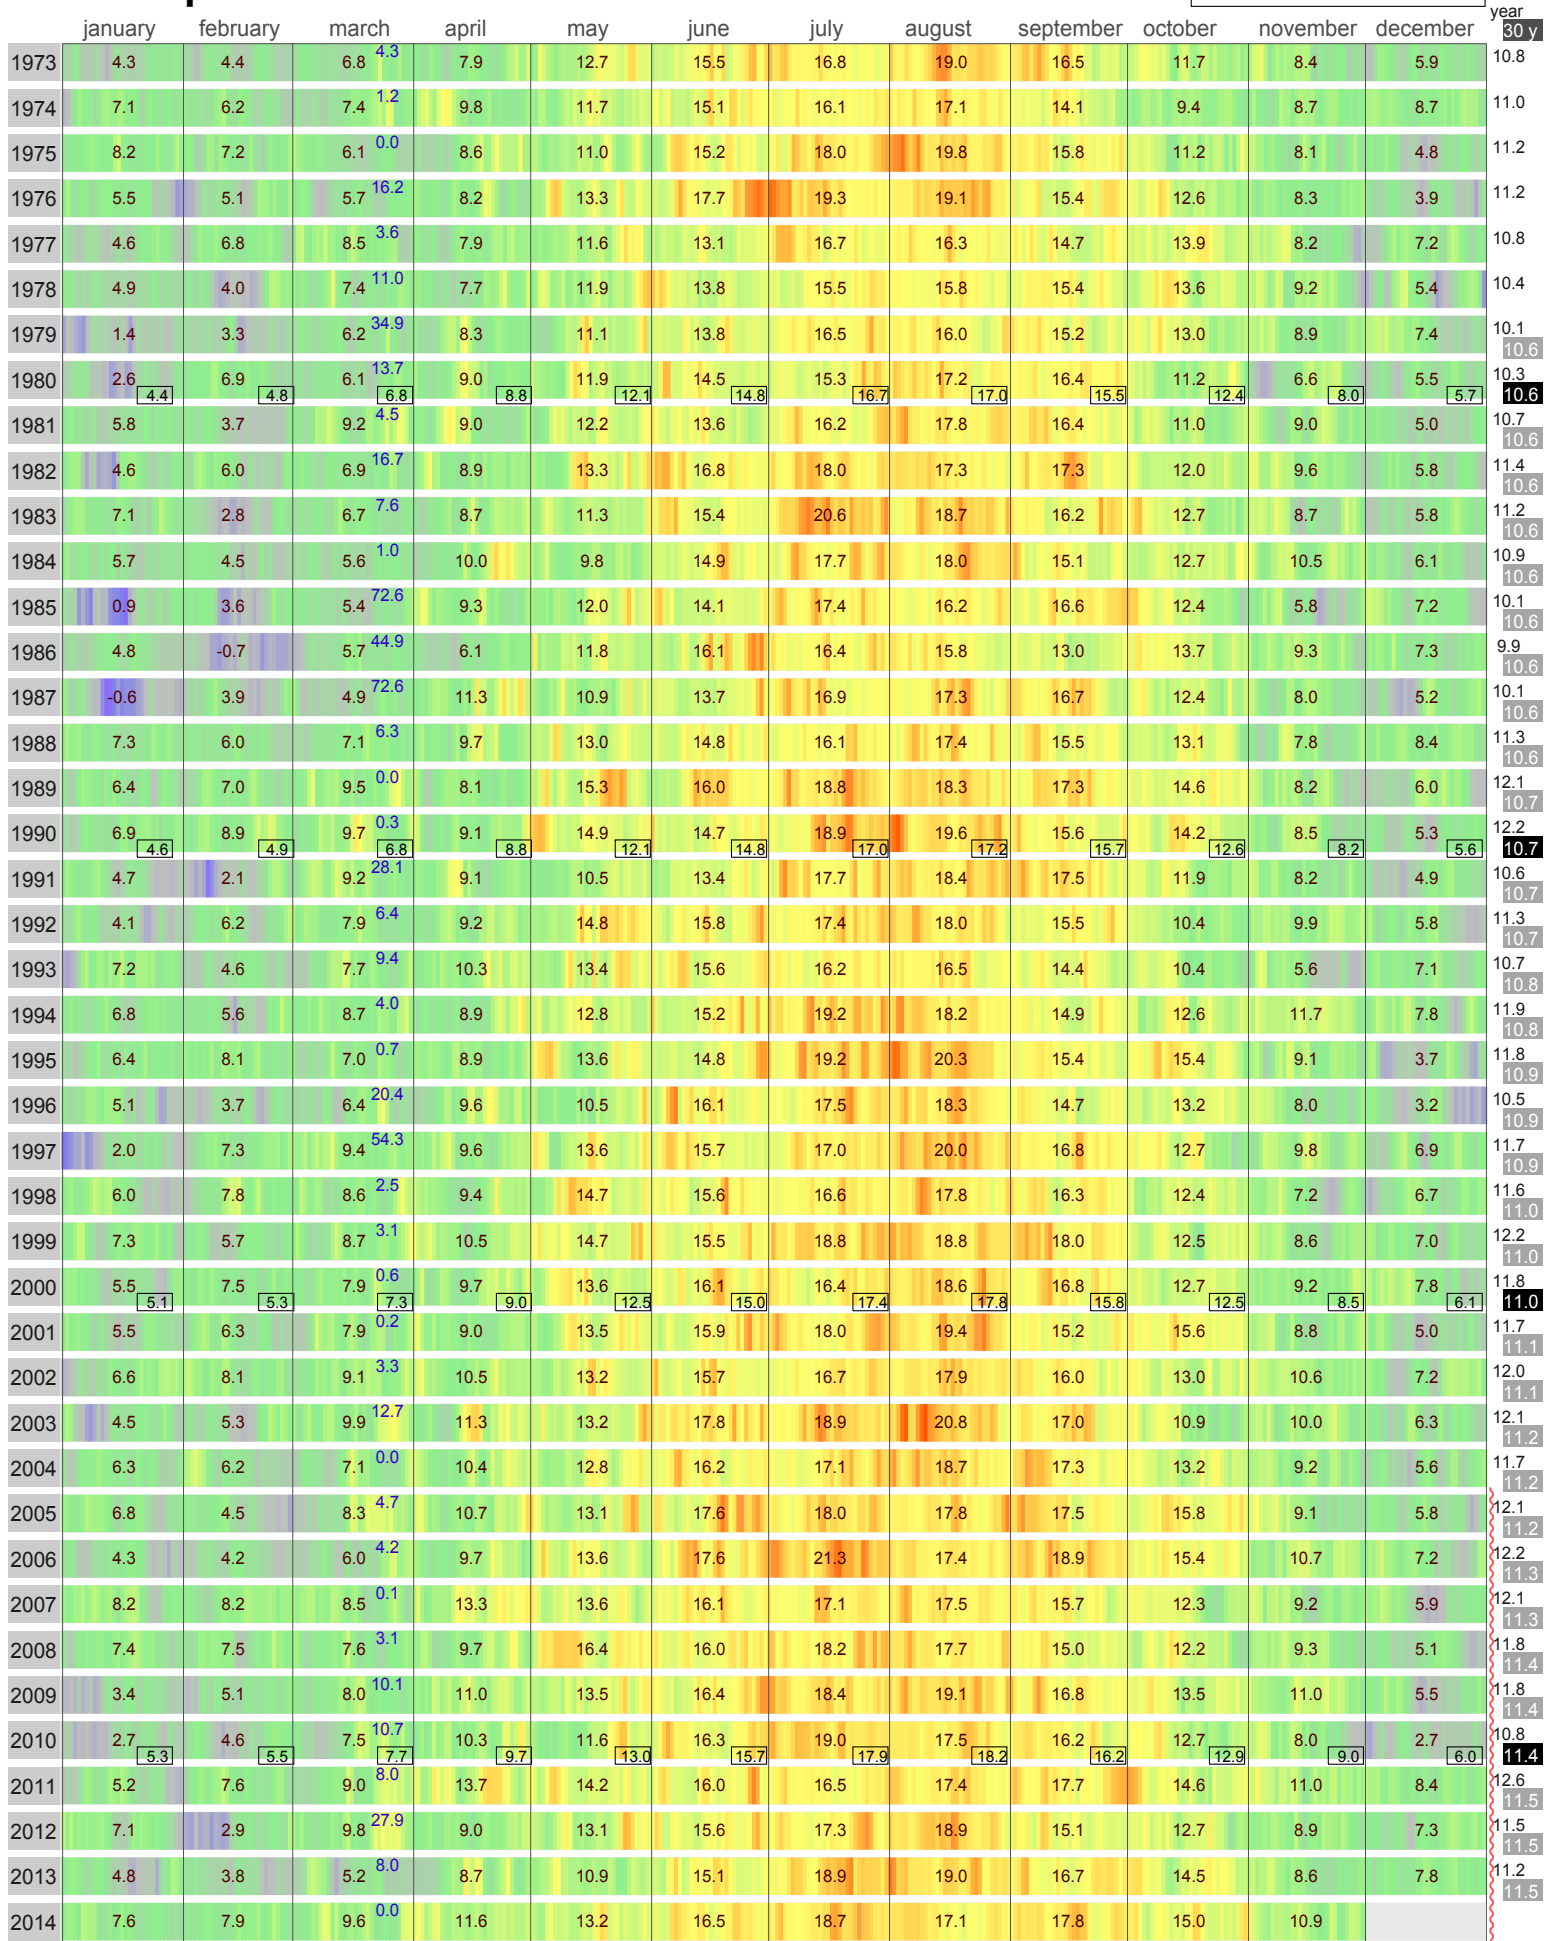

Mean Temperature

LE HAVRE
FRANCE

ECA Id: Height: 49.51 N
765 100 m 0.07 E 

Hellmann Winter Number 
Validated data from source(s):
6758

Data updated with 'synoptical message' from GTS' (non-validated)

Original source: [Meteo-France](#)

Blended and updated data taken from <http://www.ecad.eu>. See website for details about blending.

Calculation and Graphics: © Bart Vreeken, LogboekWeer.nl