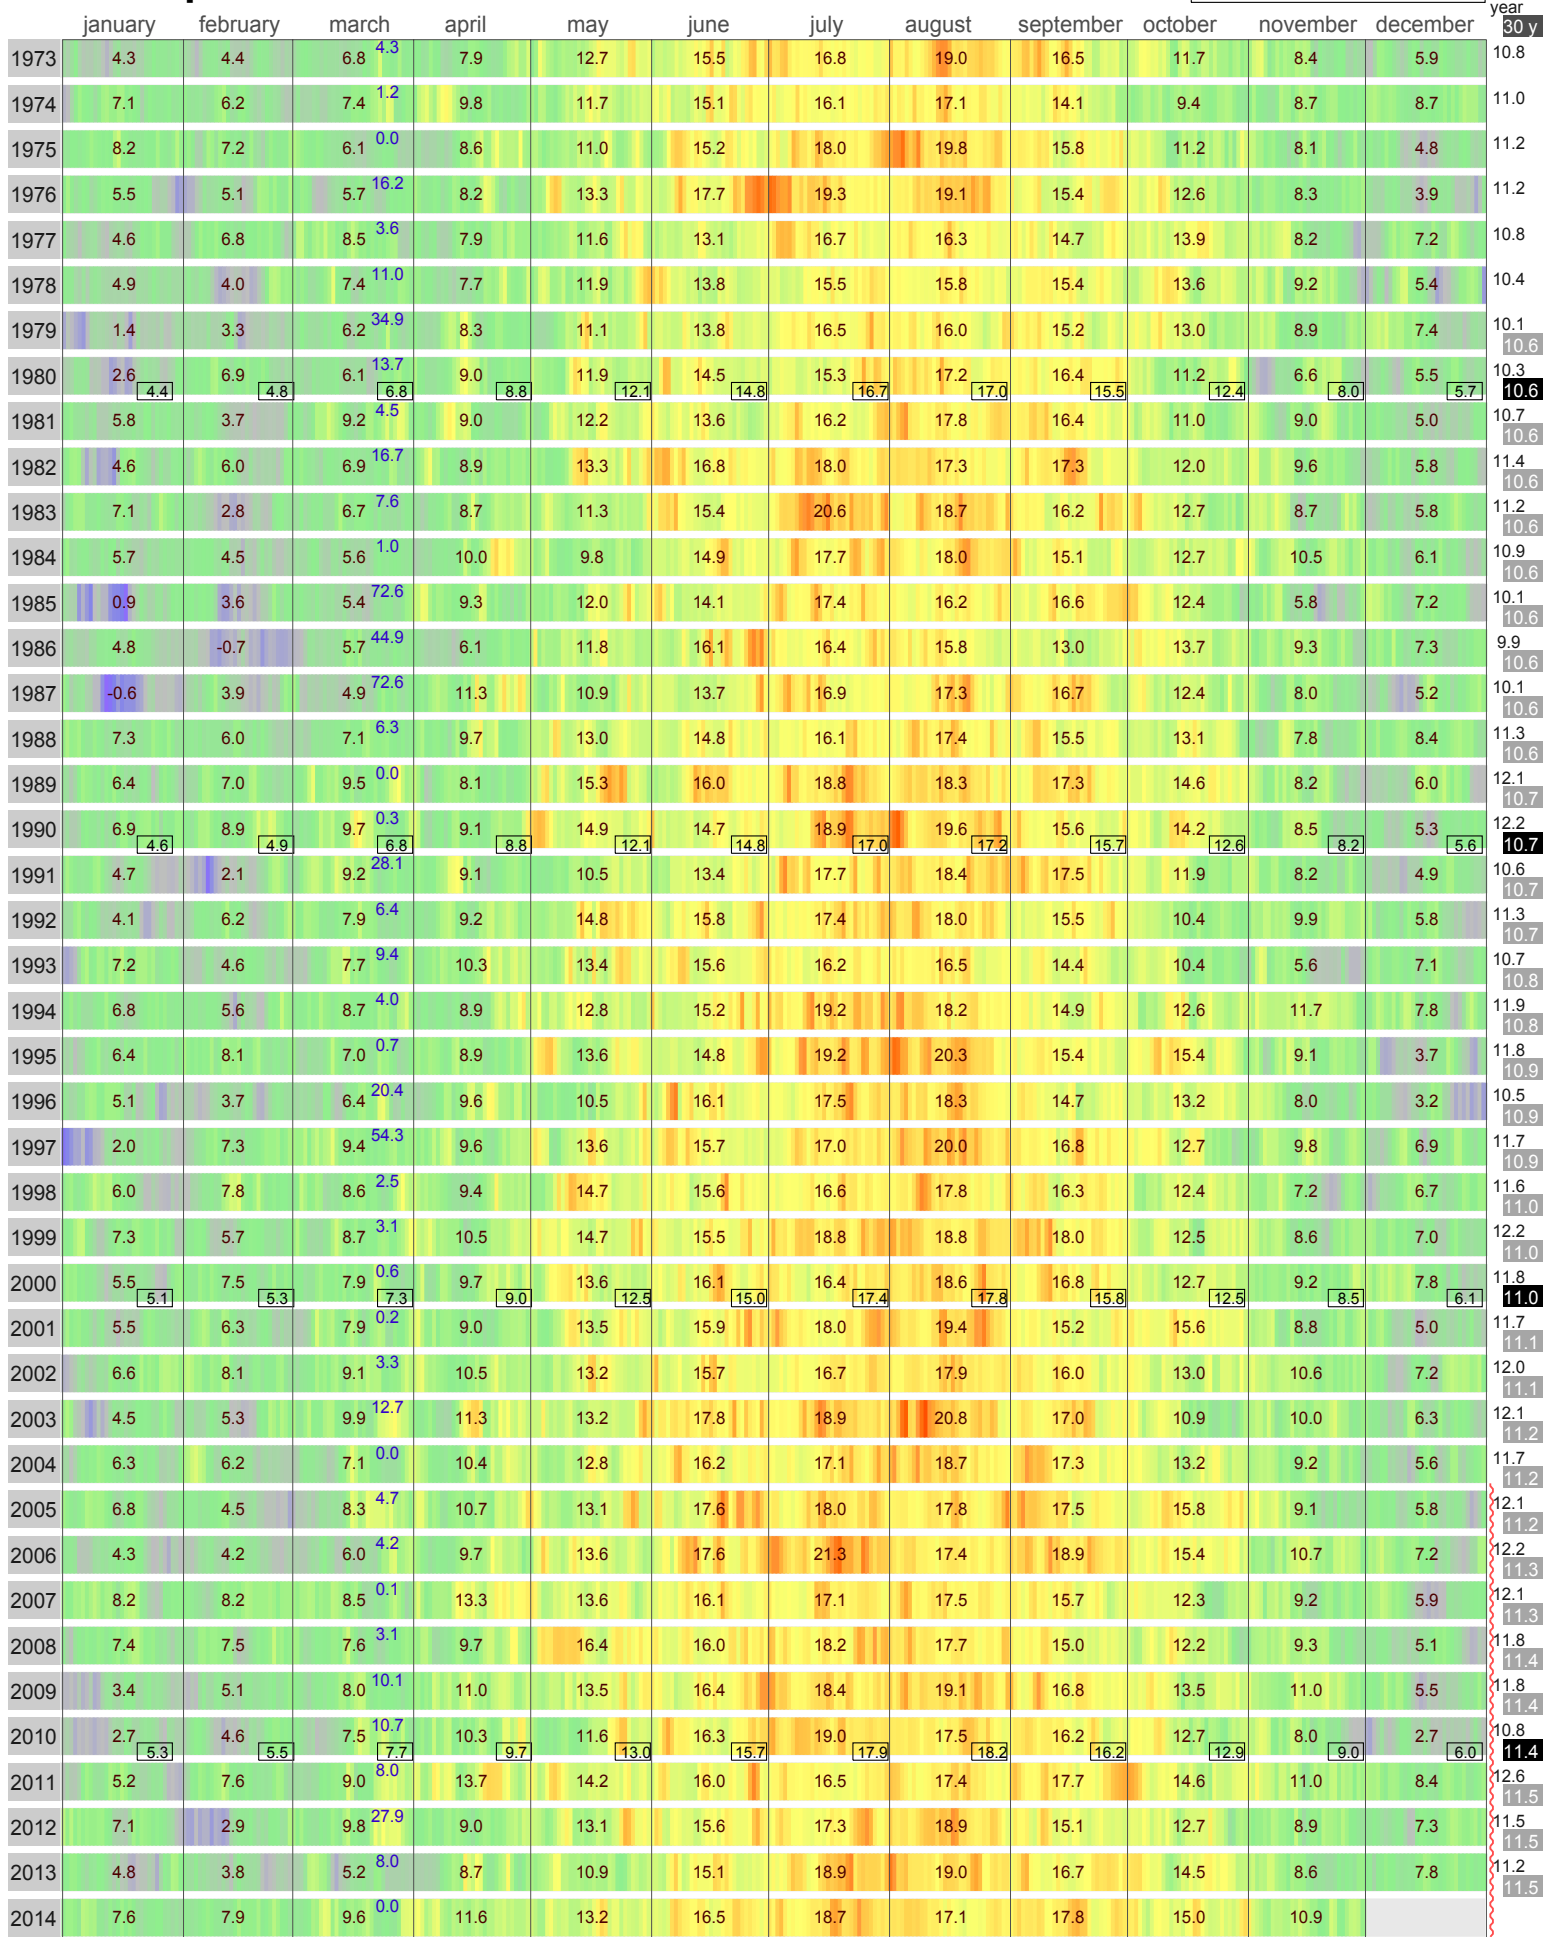

# Mean Temperature

LE HAVRE  
FRANCE

ECA Id: Height: 49.51 N  
765 100 m 0.07 E 

Hellmann Winter Number 

Validated data from source(s):  
6758

Data updated with 'synoptical message from GTS' (non-validated)

Original source: [Meteo-France](#)

Blended and updated data taken from <http://www.ecad.eu>. See website for details about blending.

Calculation and Graphics: © Bart Vreeken, LogboekWeer.nl