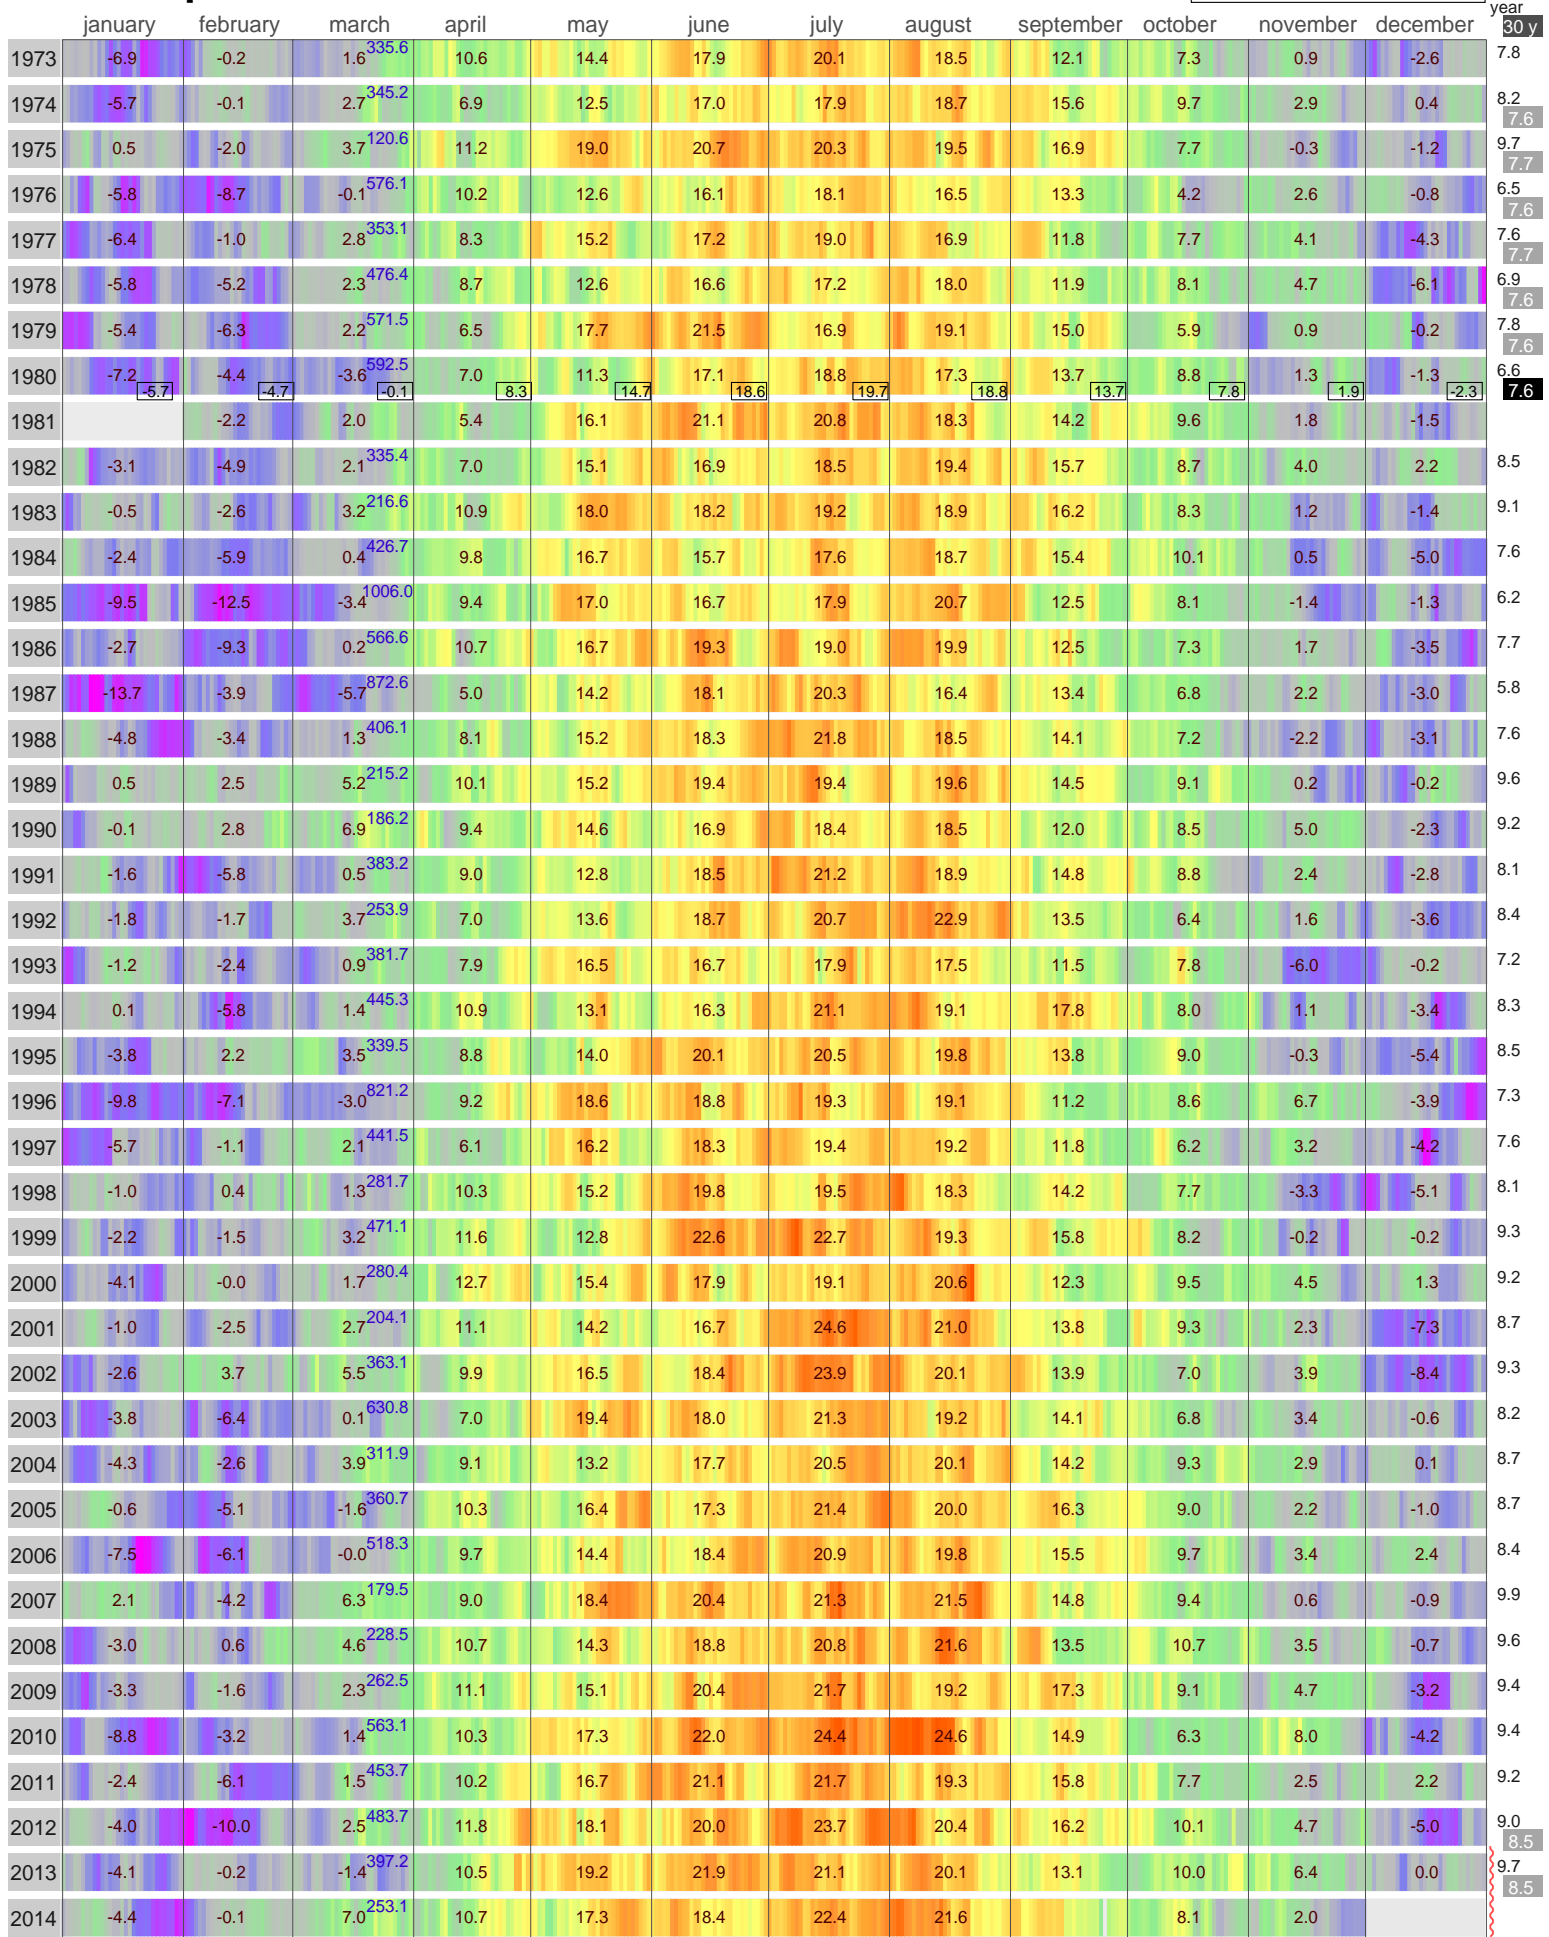

# Mean Temperature

KIEV  
UKRAINE

ECA Id: 252 Height: 166 m  
50.40 N 30.53 E

Hellmann Winter Number ↑

Validated data from source(s):  
789 14300 17452

Data updated with 'synoptical message' from GTS' (non-validated)