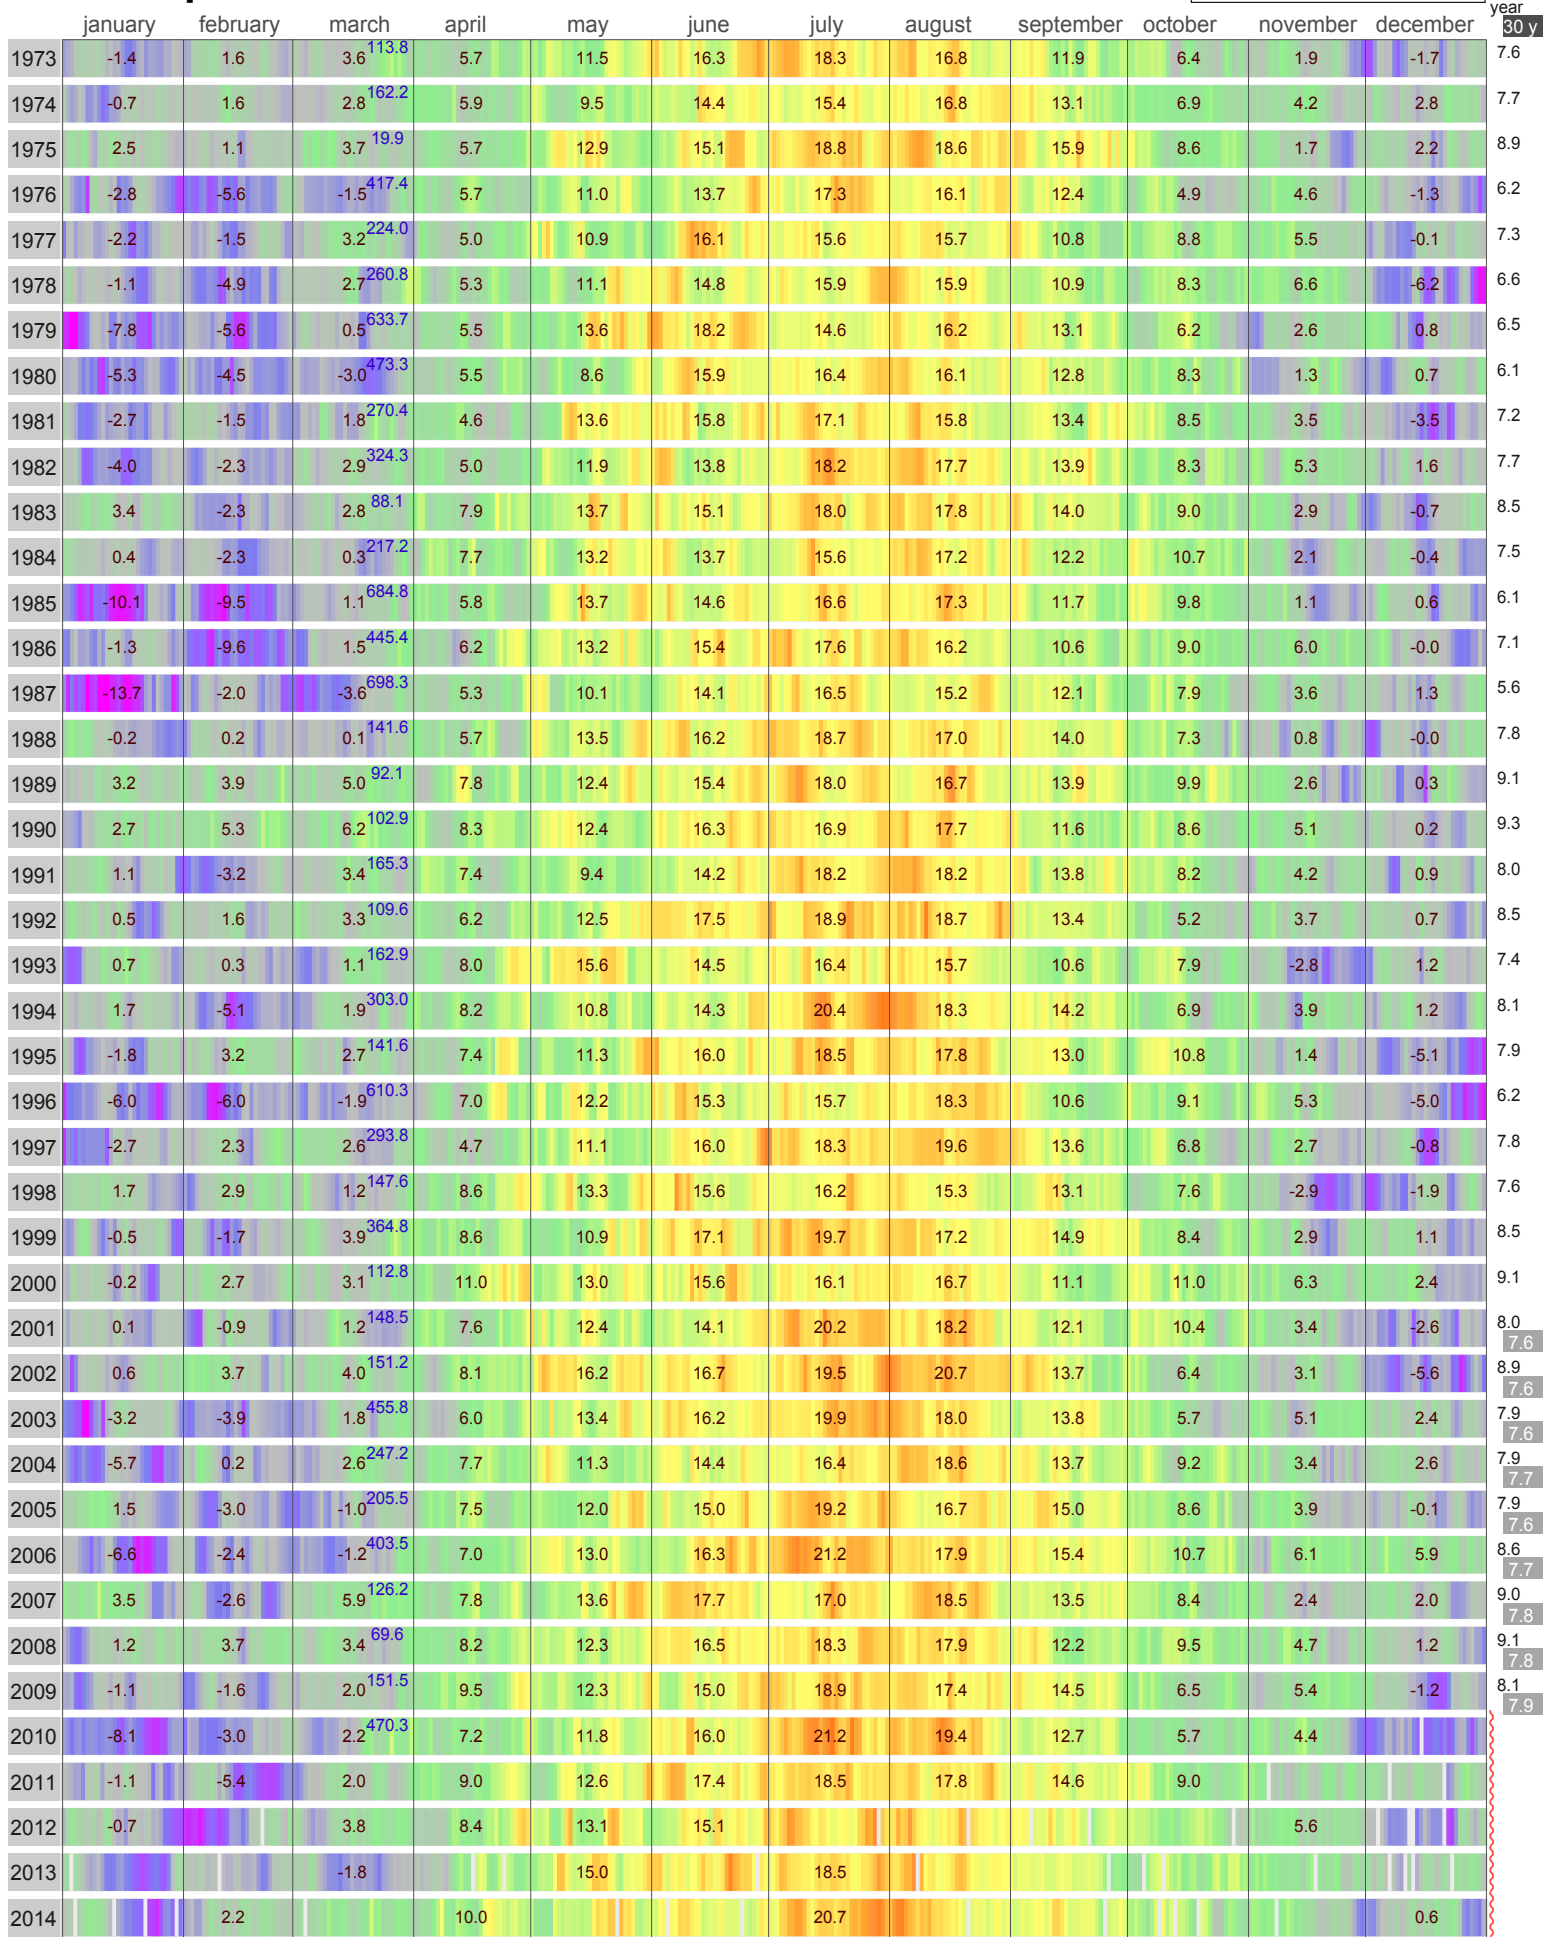

Mean Temperature

KALININGRAD RUSSIAN FEDERATION

ECA Id: 77 Height: 77 m
54.72 N 20.55 E

Hellmann Winter Number ↑

Validated data from source(s):
297

Data updated with 'synoptical message from GTS' (non-validated)