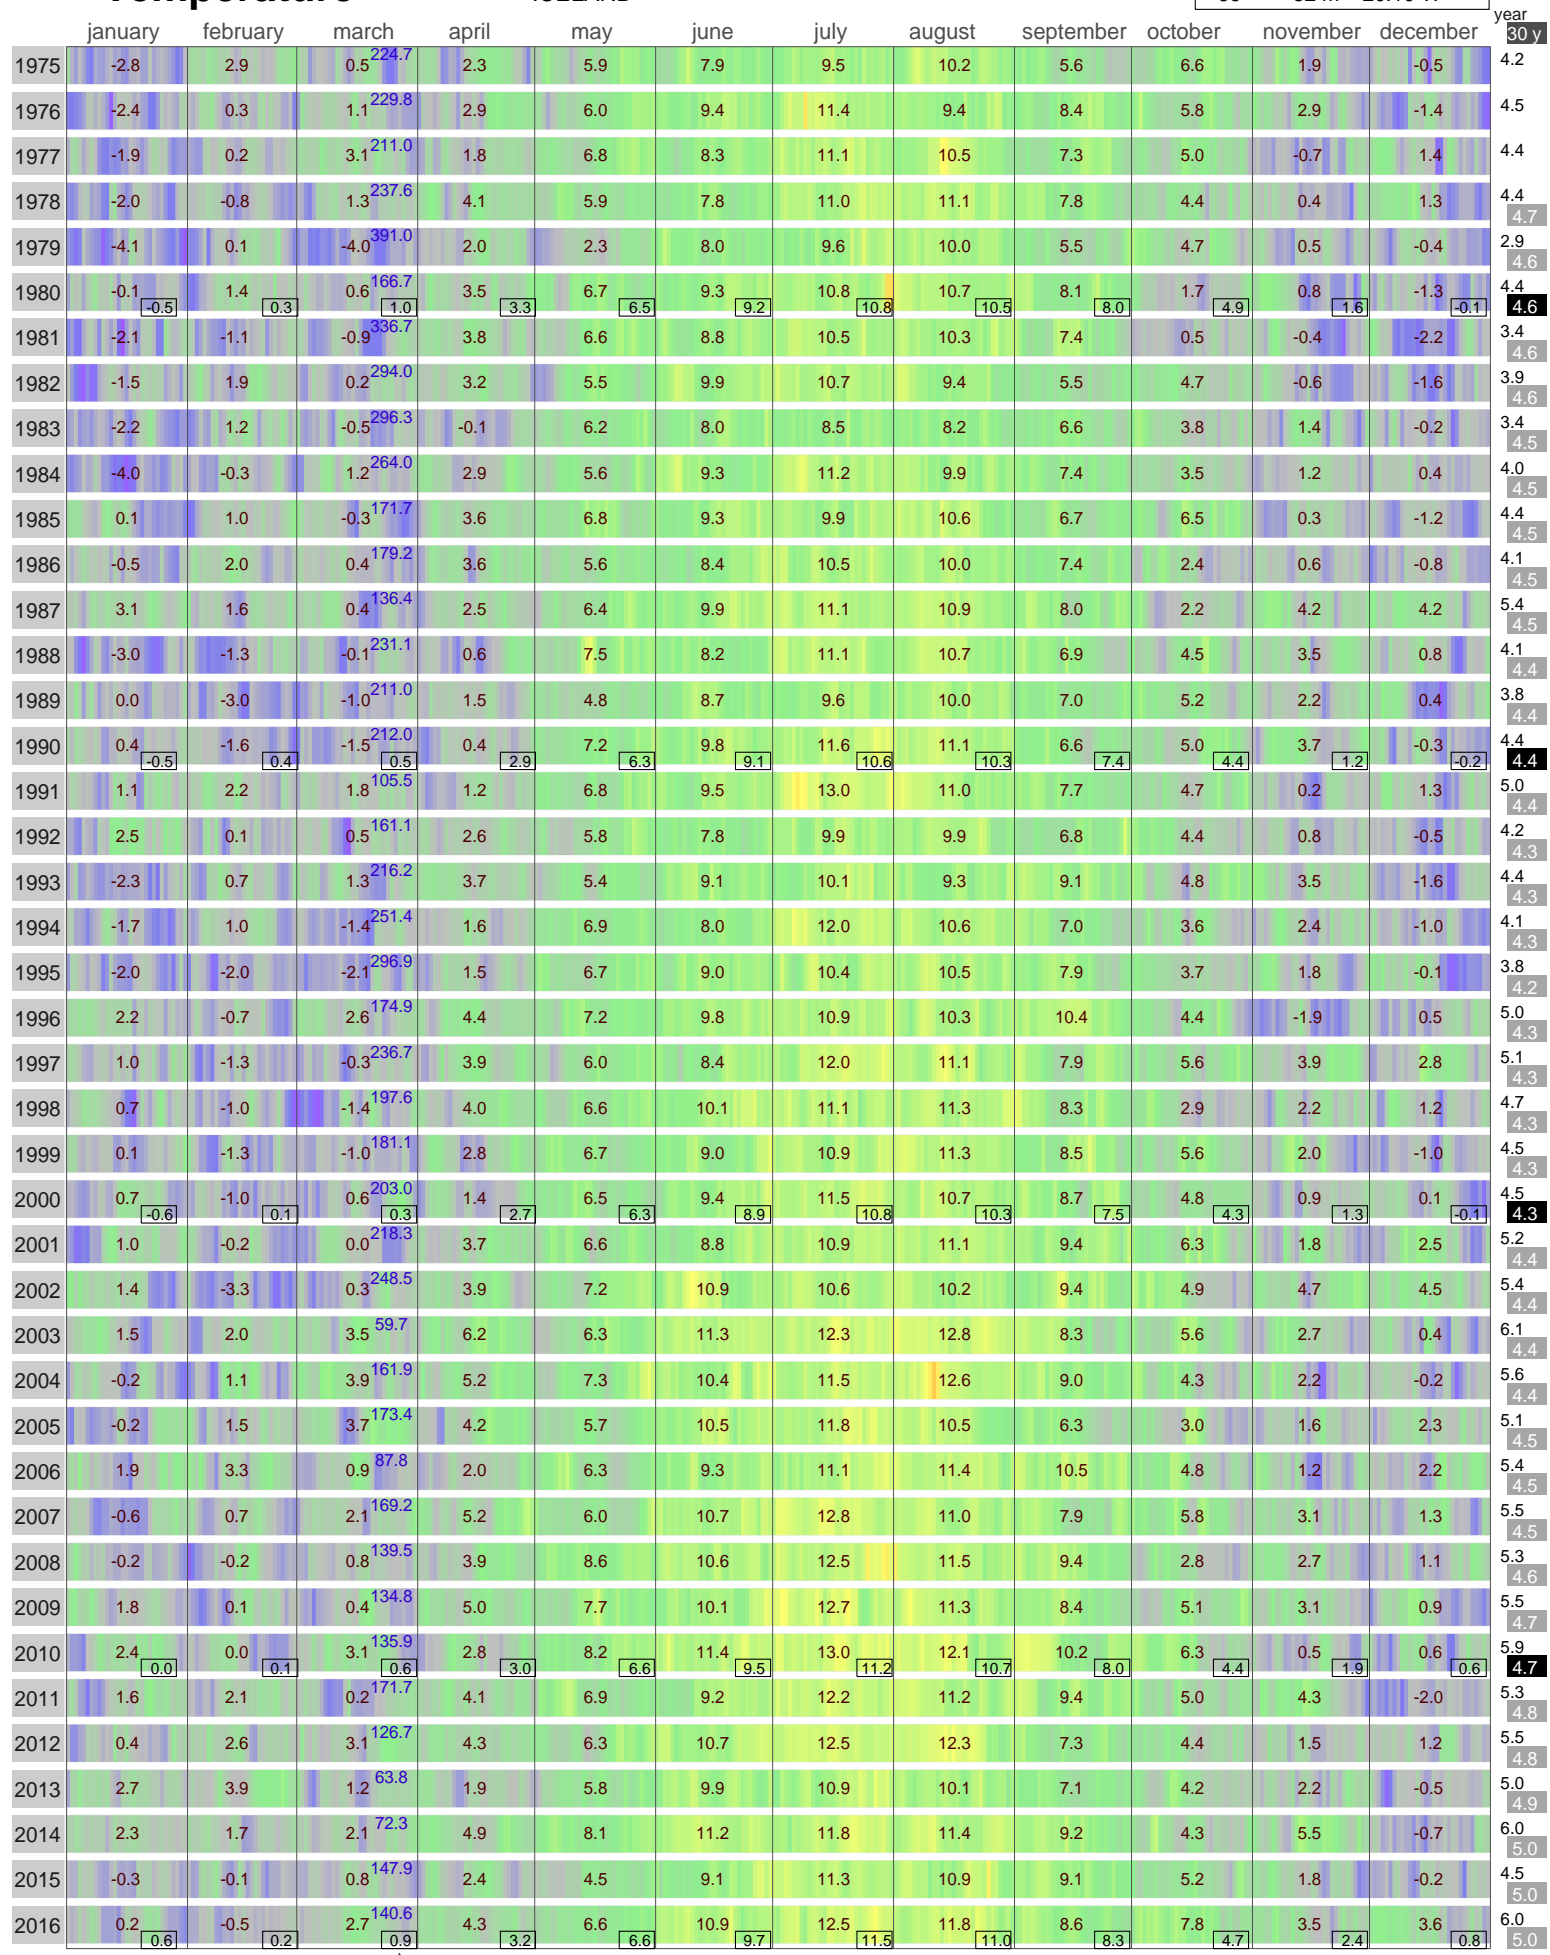

# Mean Temperature

REYKJAVIK  
ICELAND

ECA Id: Height: 64.13 N  
66 52 m 20.10 W 

Hellmann Winter Number 

Validated data from source:  
100253