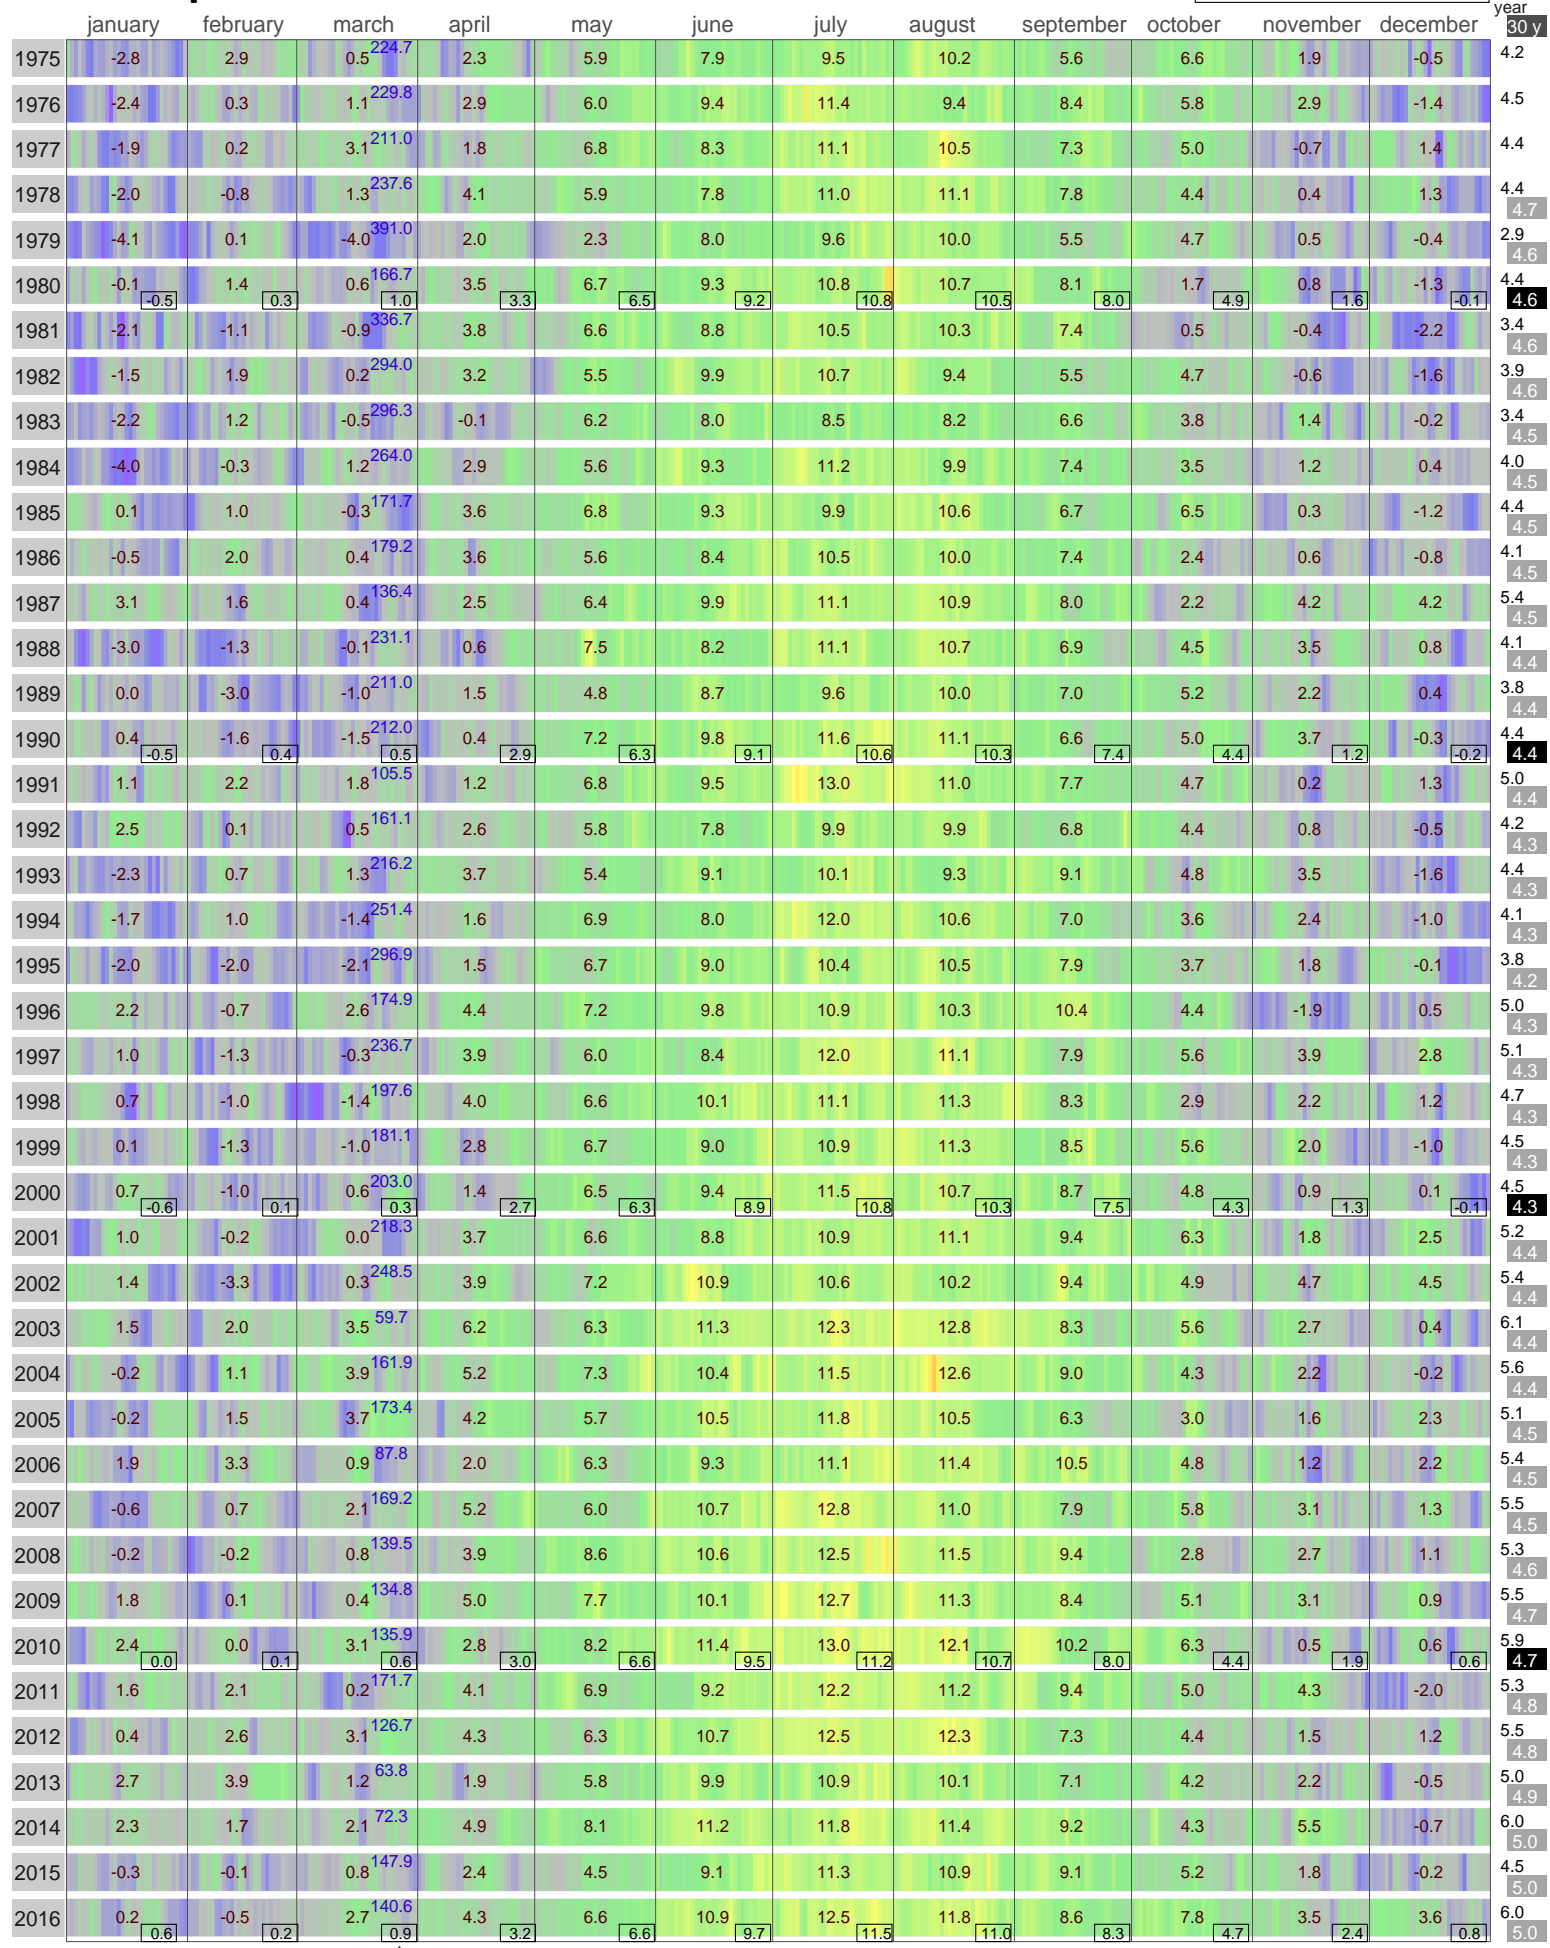

Mean Temperature

REYKJAVIK
ICELAND

ECA Id: Height: 64.13 N
66 52 m 20.10 W 

Hellmann Winter Number 

Validated data from source:
100253