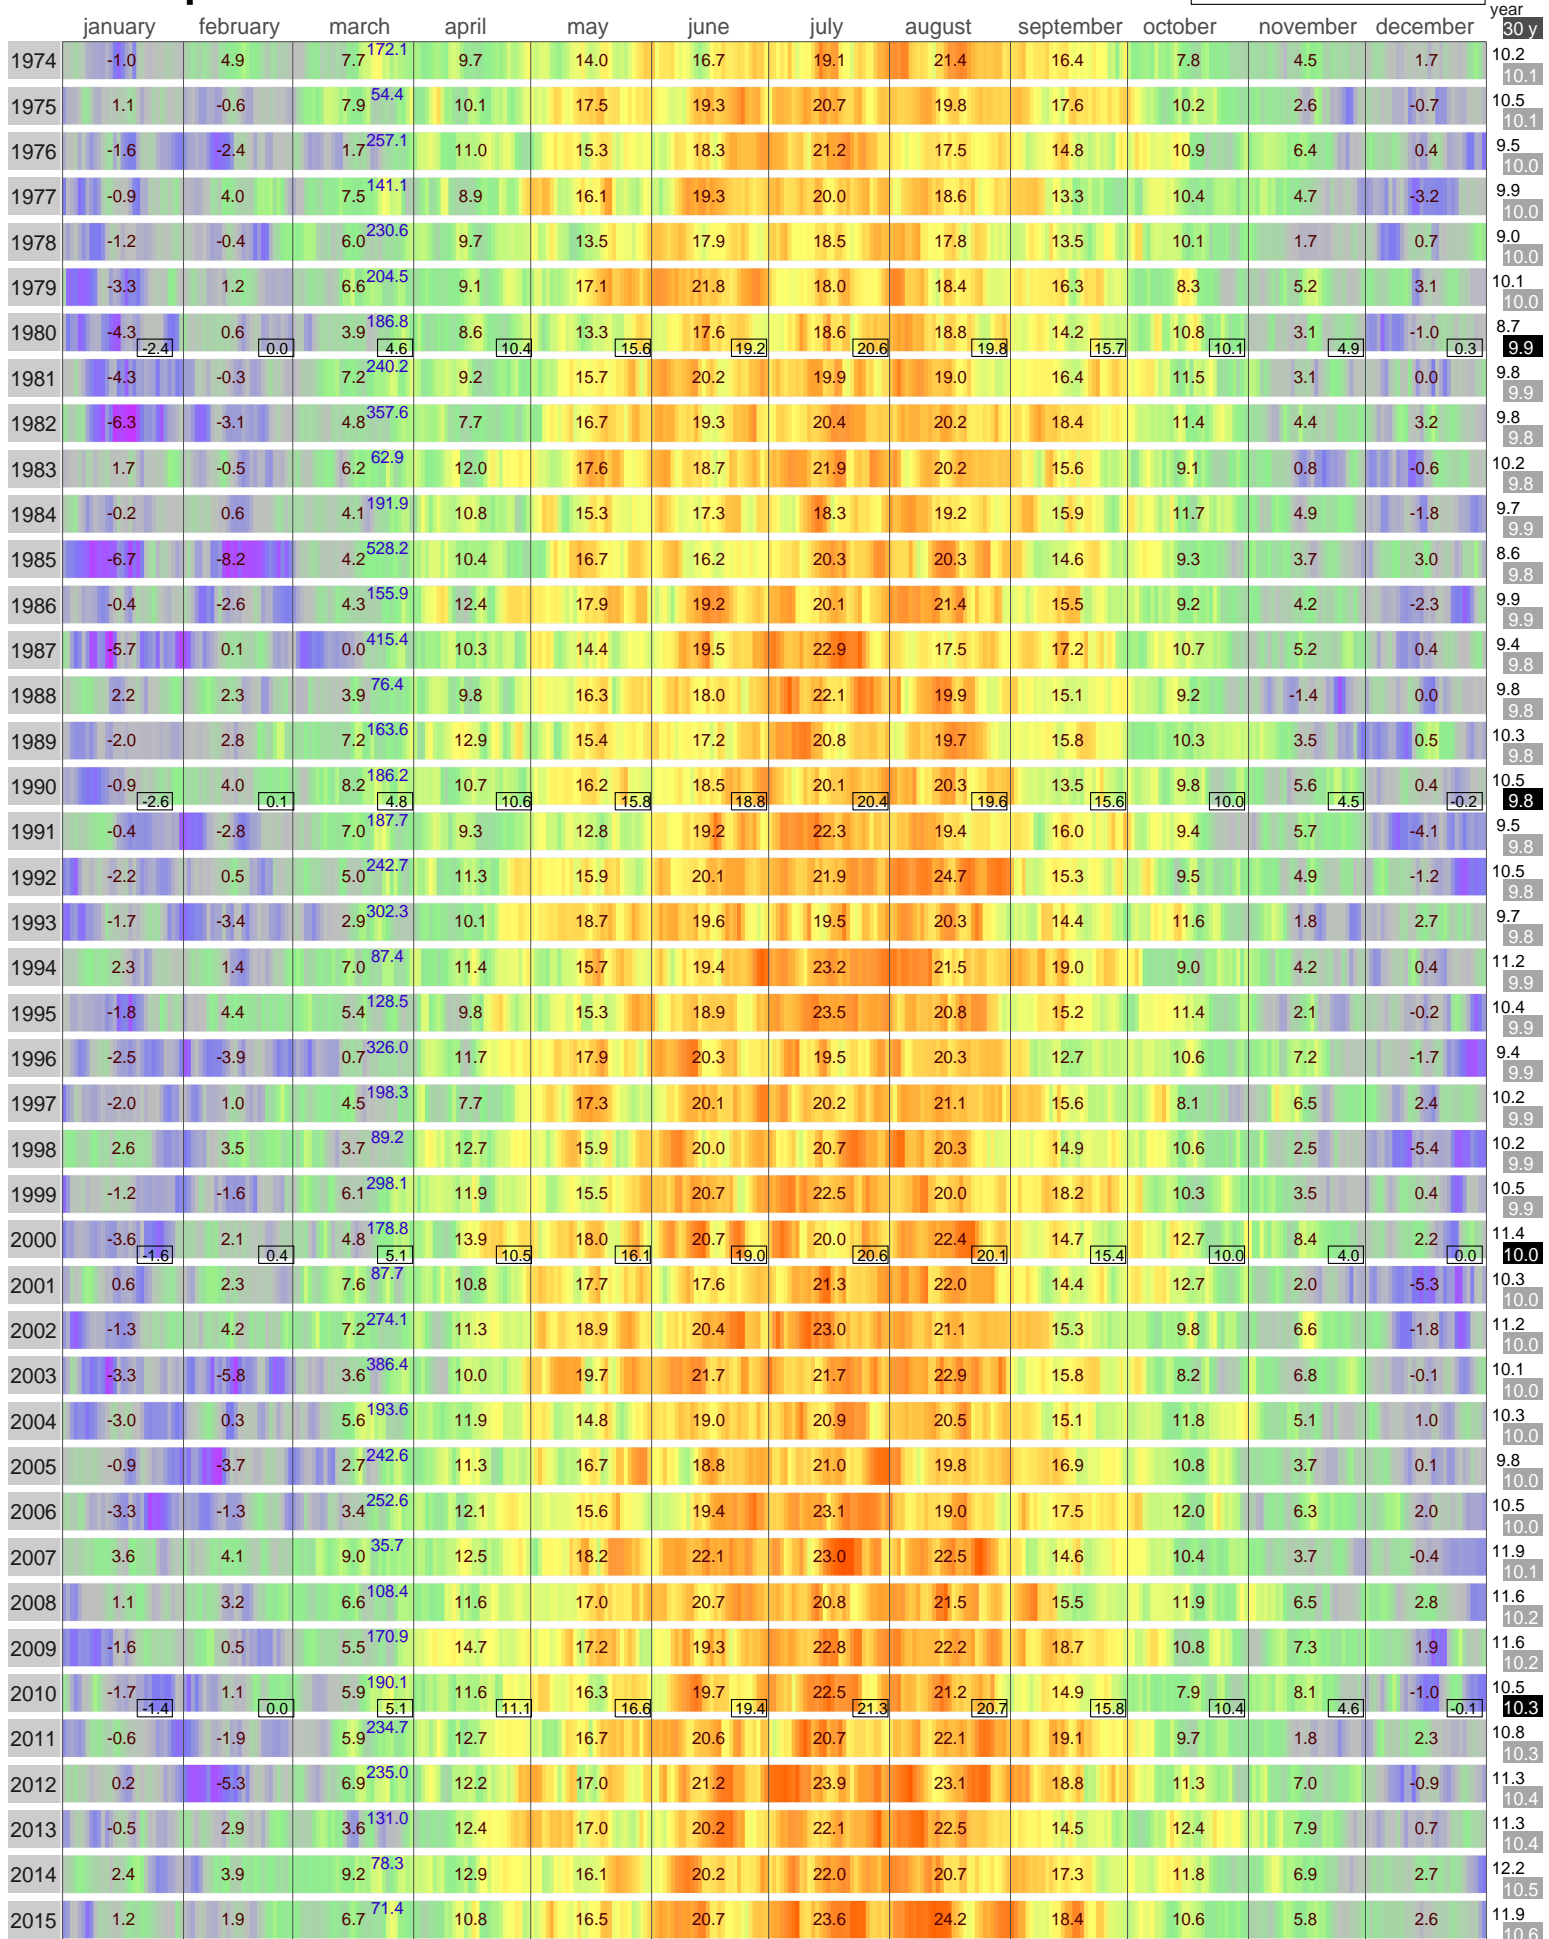

# Mean Temperature

## DEBRECEN AIRPORT HUNGARY

ECA Id: 852 Height: 47.49 N 108 m 21.61 E 

Hellmann Winter Number  ↑

Validated data from source:  
152437