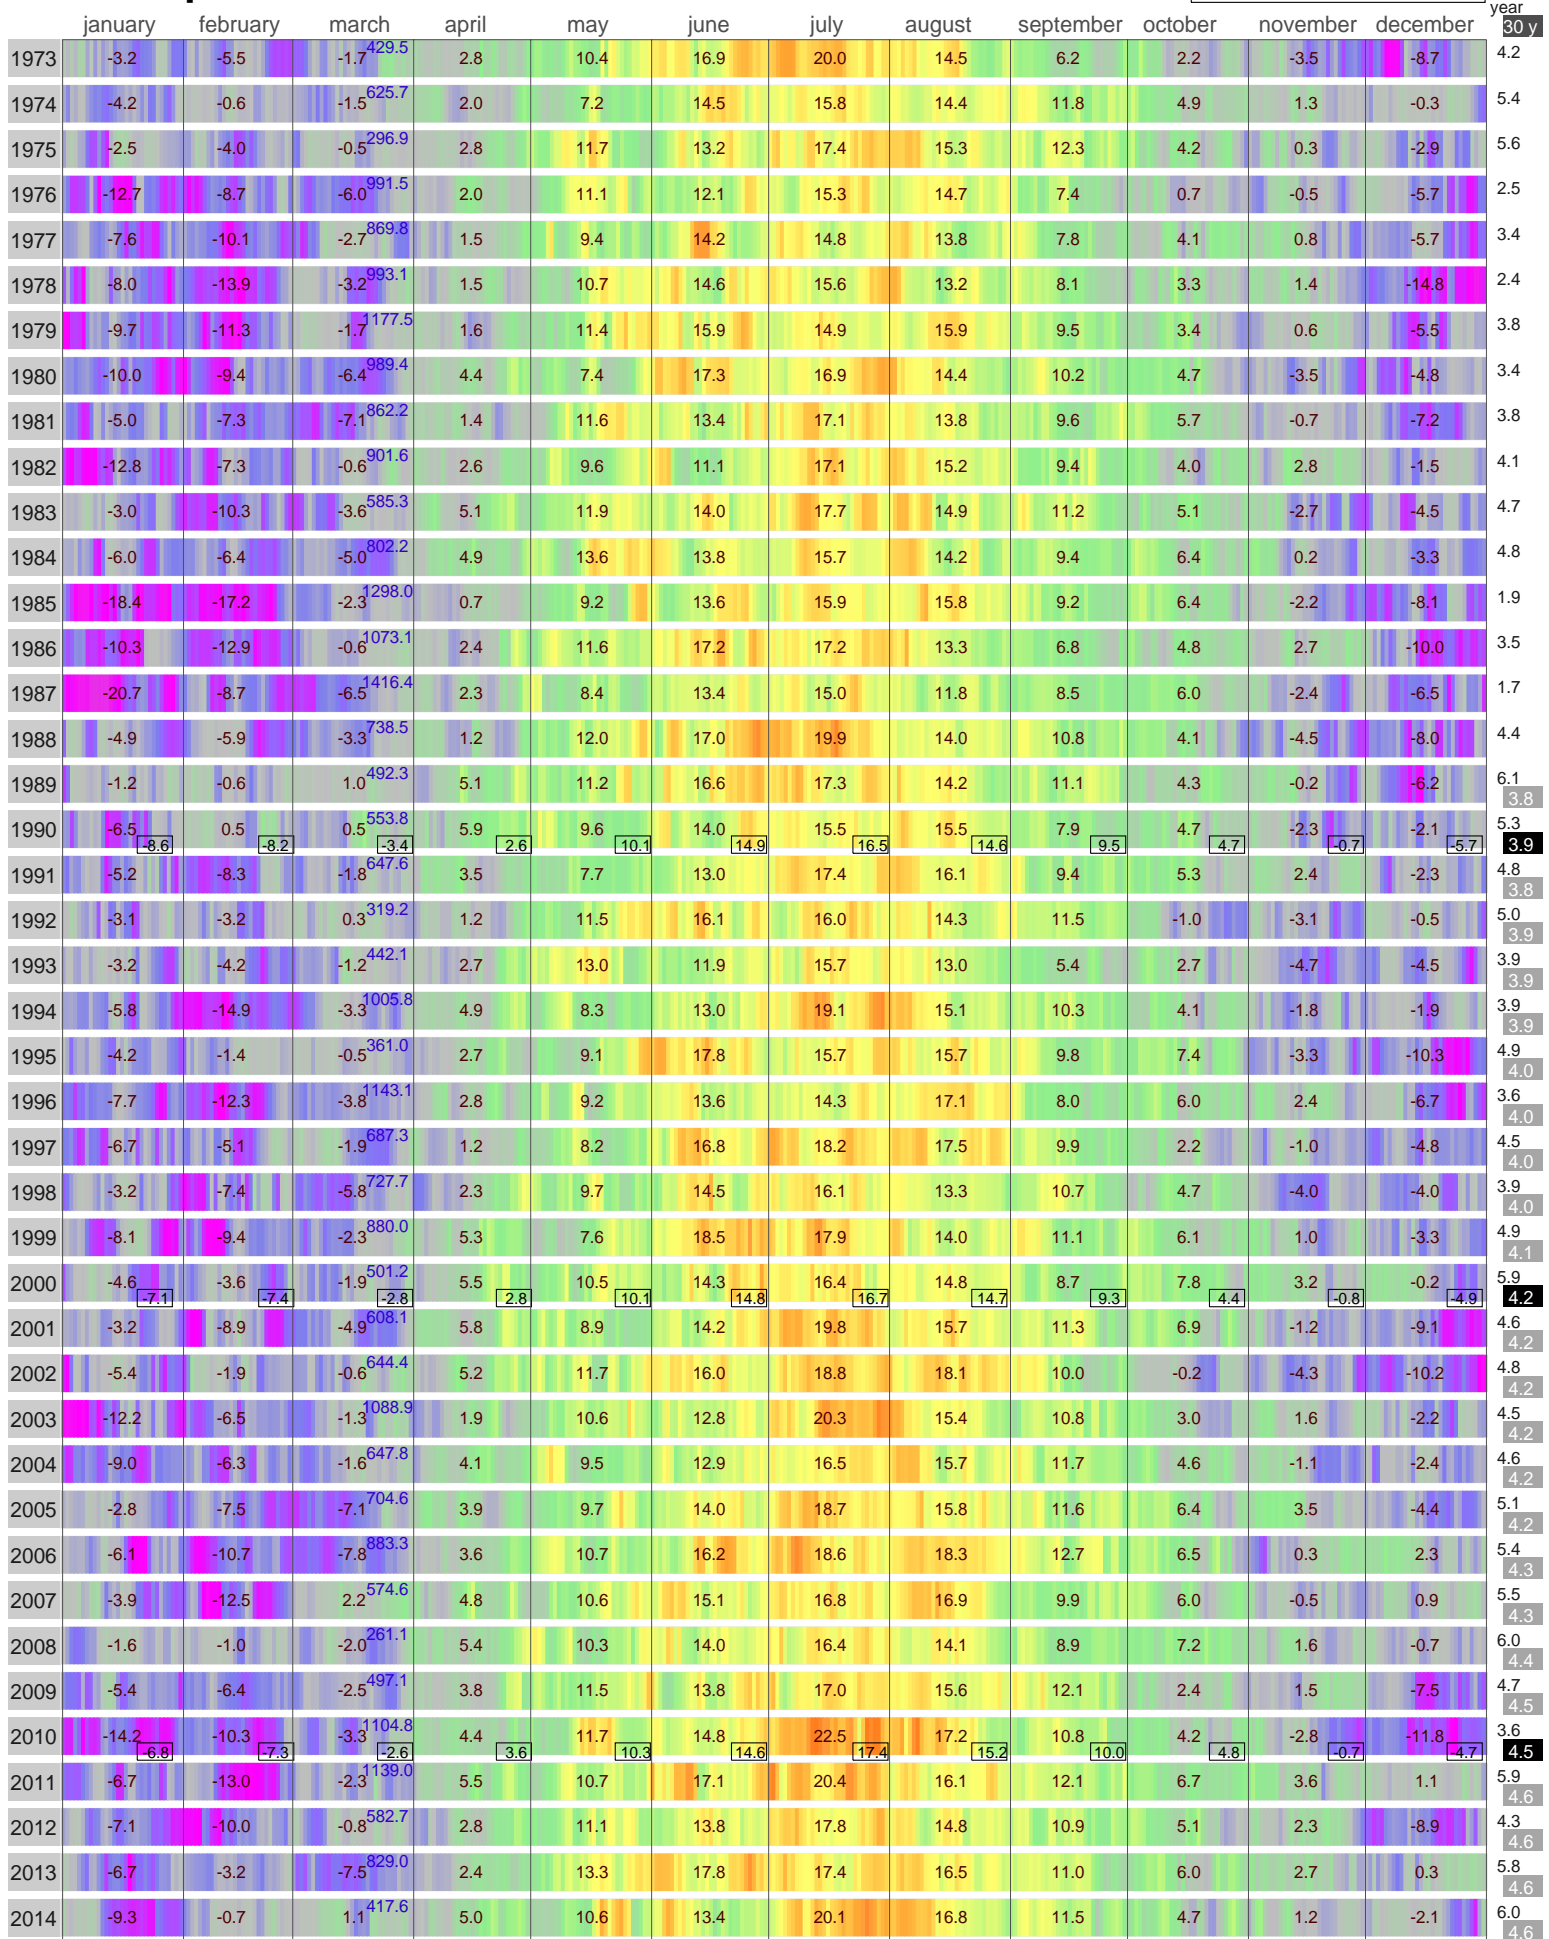

Mean Temperature

HEINOLA
FINLAND

ECA Id: 7181 Height: 92 m
61.20 N 26.05 E

Hellmann Winter Number ↑

Validated data from source(s):
43064

Data updated with 'synoptical message from GTS' (non-validated)

Original source: Finnish Meteorological Institute

Blended and updated data taken from <http://www.ecad.eu>. See website for details about blending.

Calculation and Graphics: © Bart Vreeken, LogboekWeer.nl