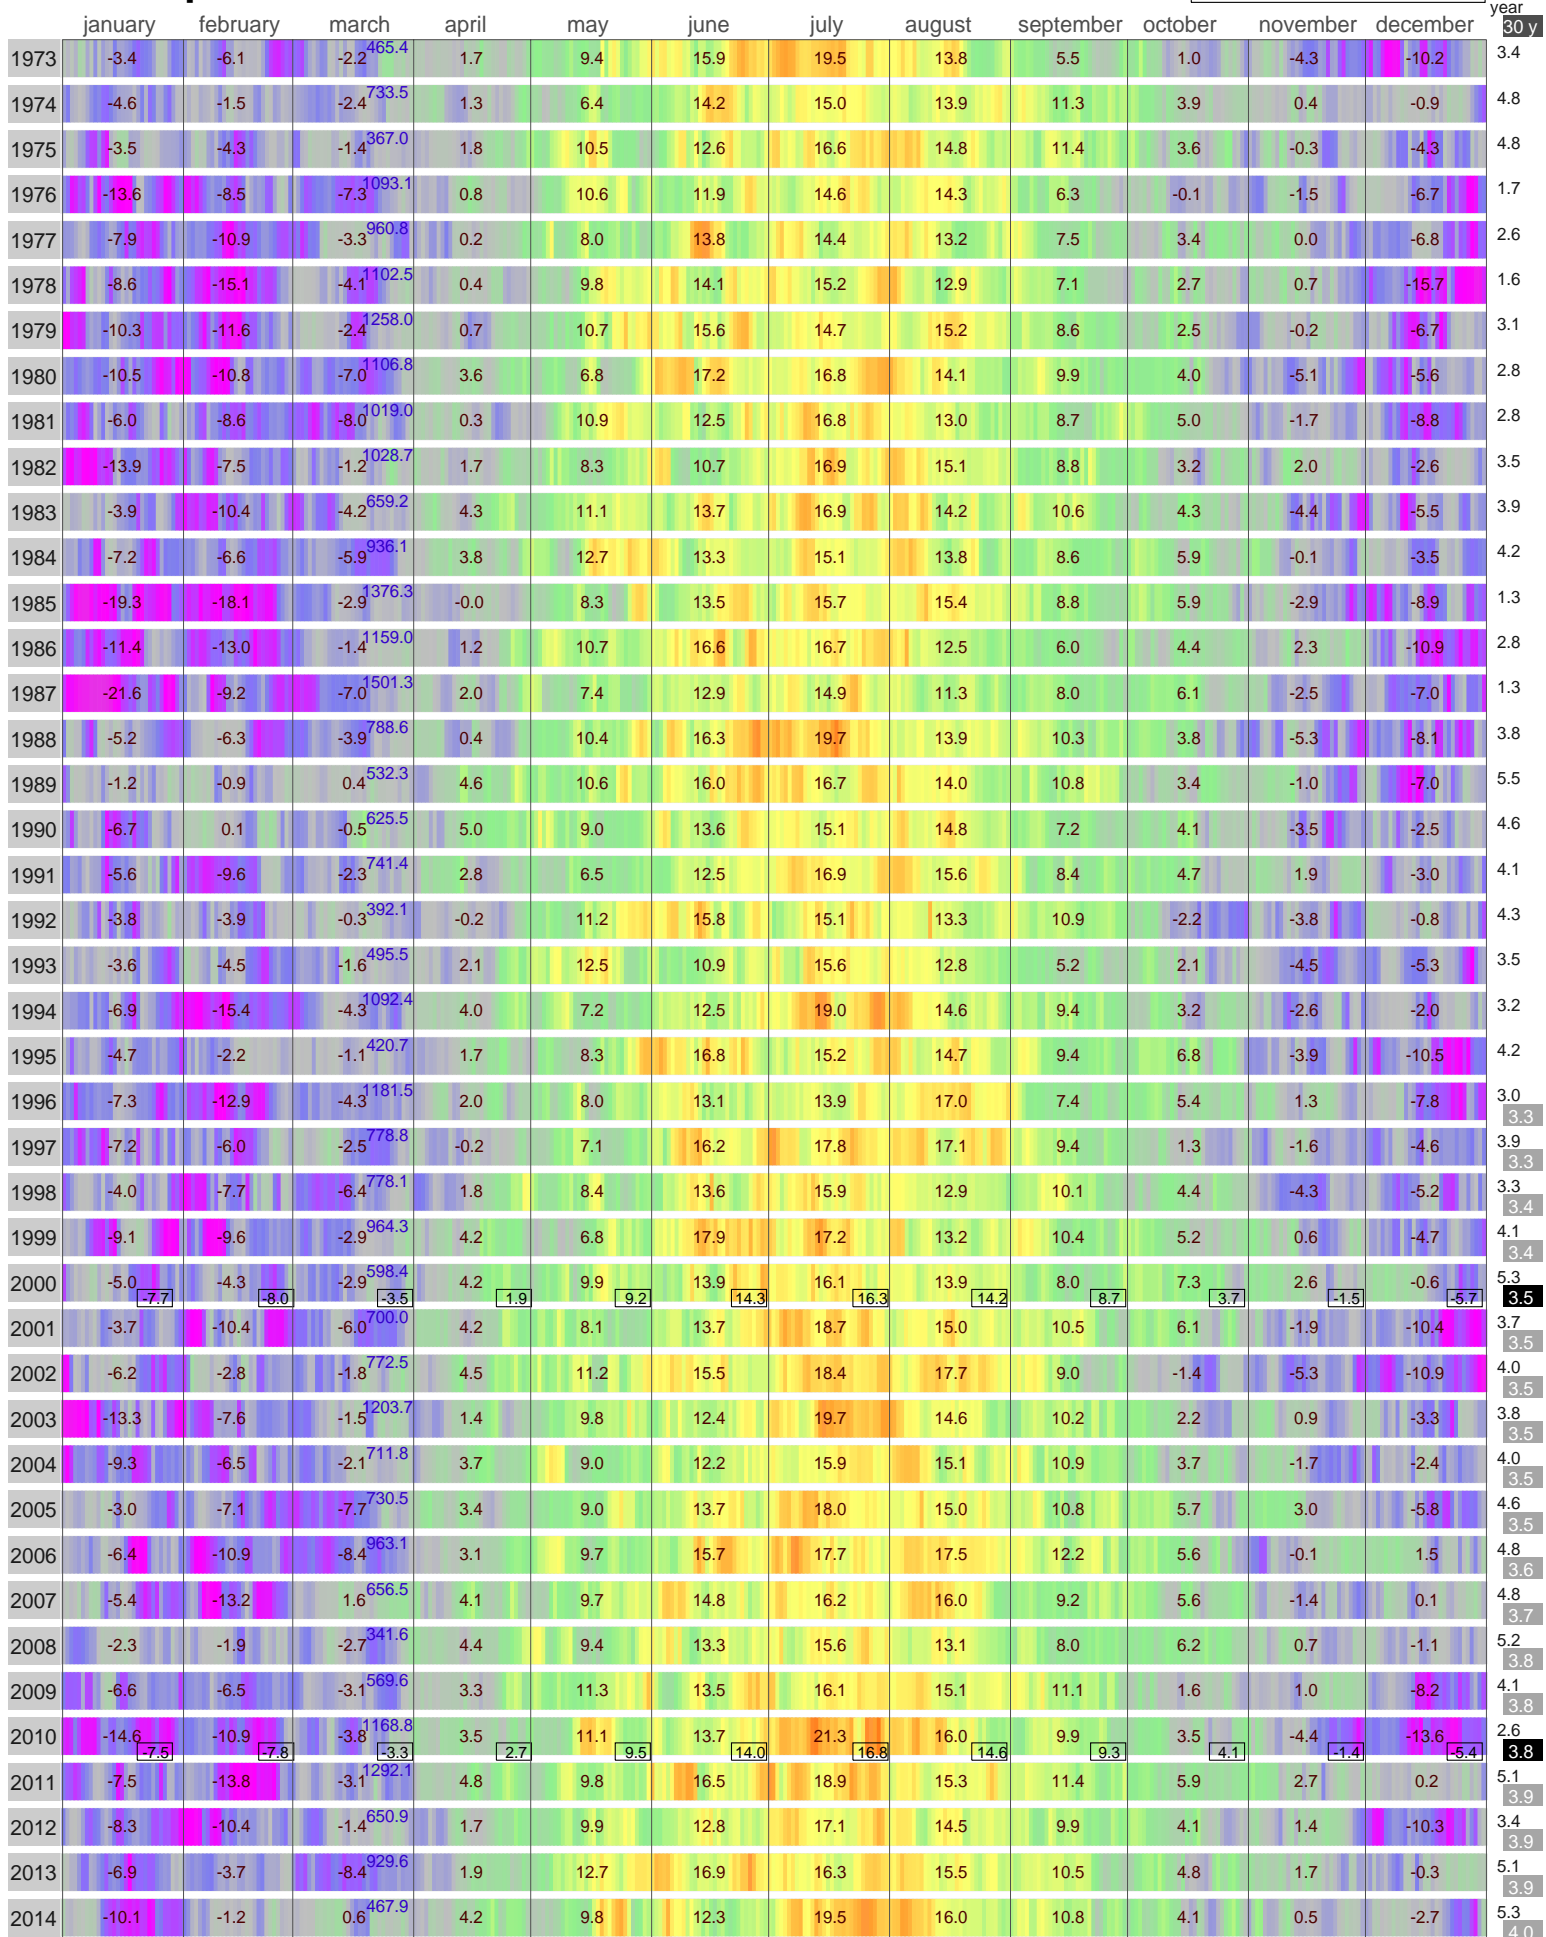

Mean Temperature

HALLI FINLAND

ECA Id: 7283 Height: 61.86 N 145 m 24.79 E 

Hellmann Winter Number 

Validated data from source(s):
43584 43689

~ Data updated with 'synoptical message from GTS' (non-validated)