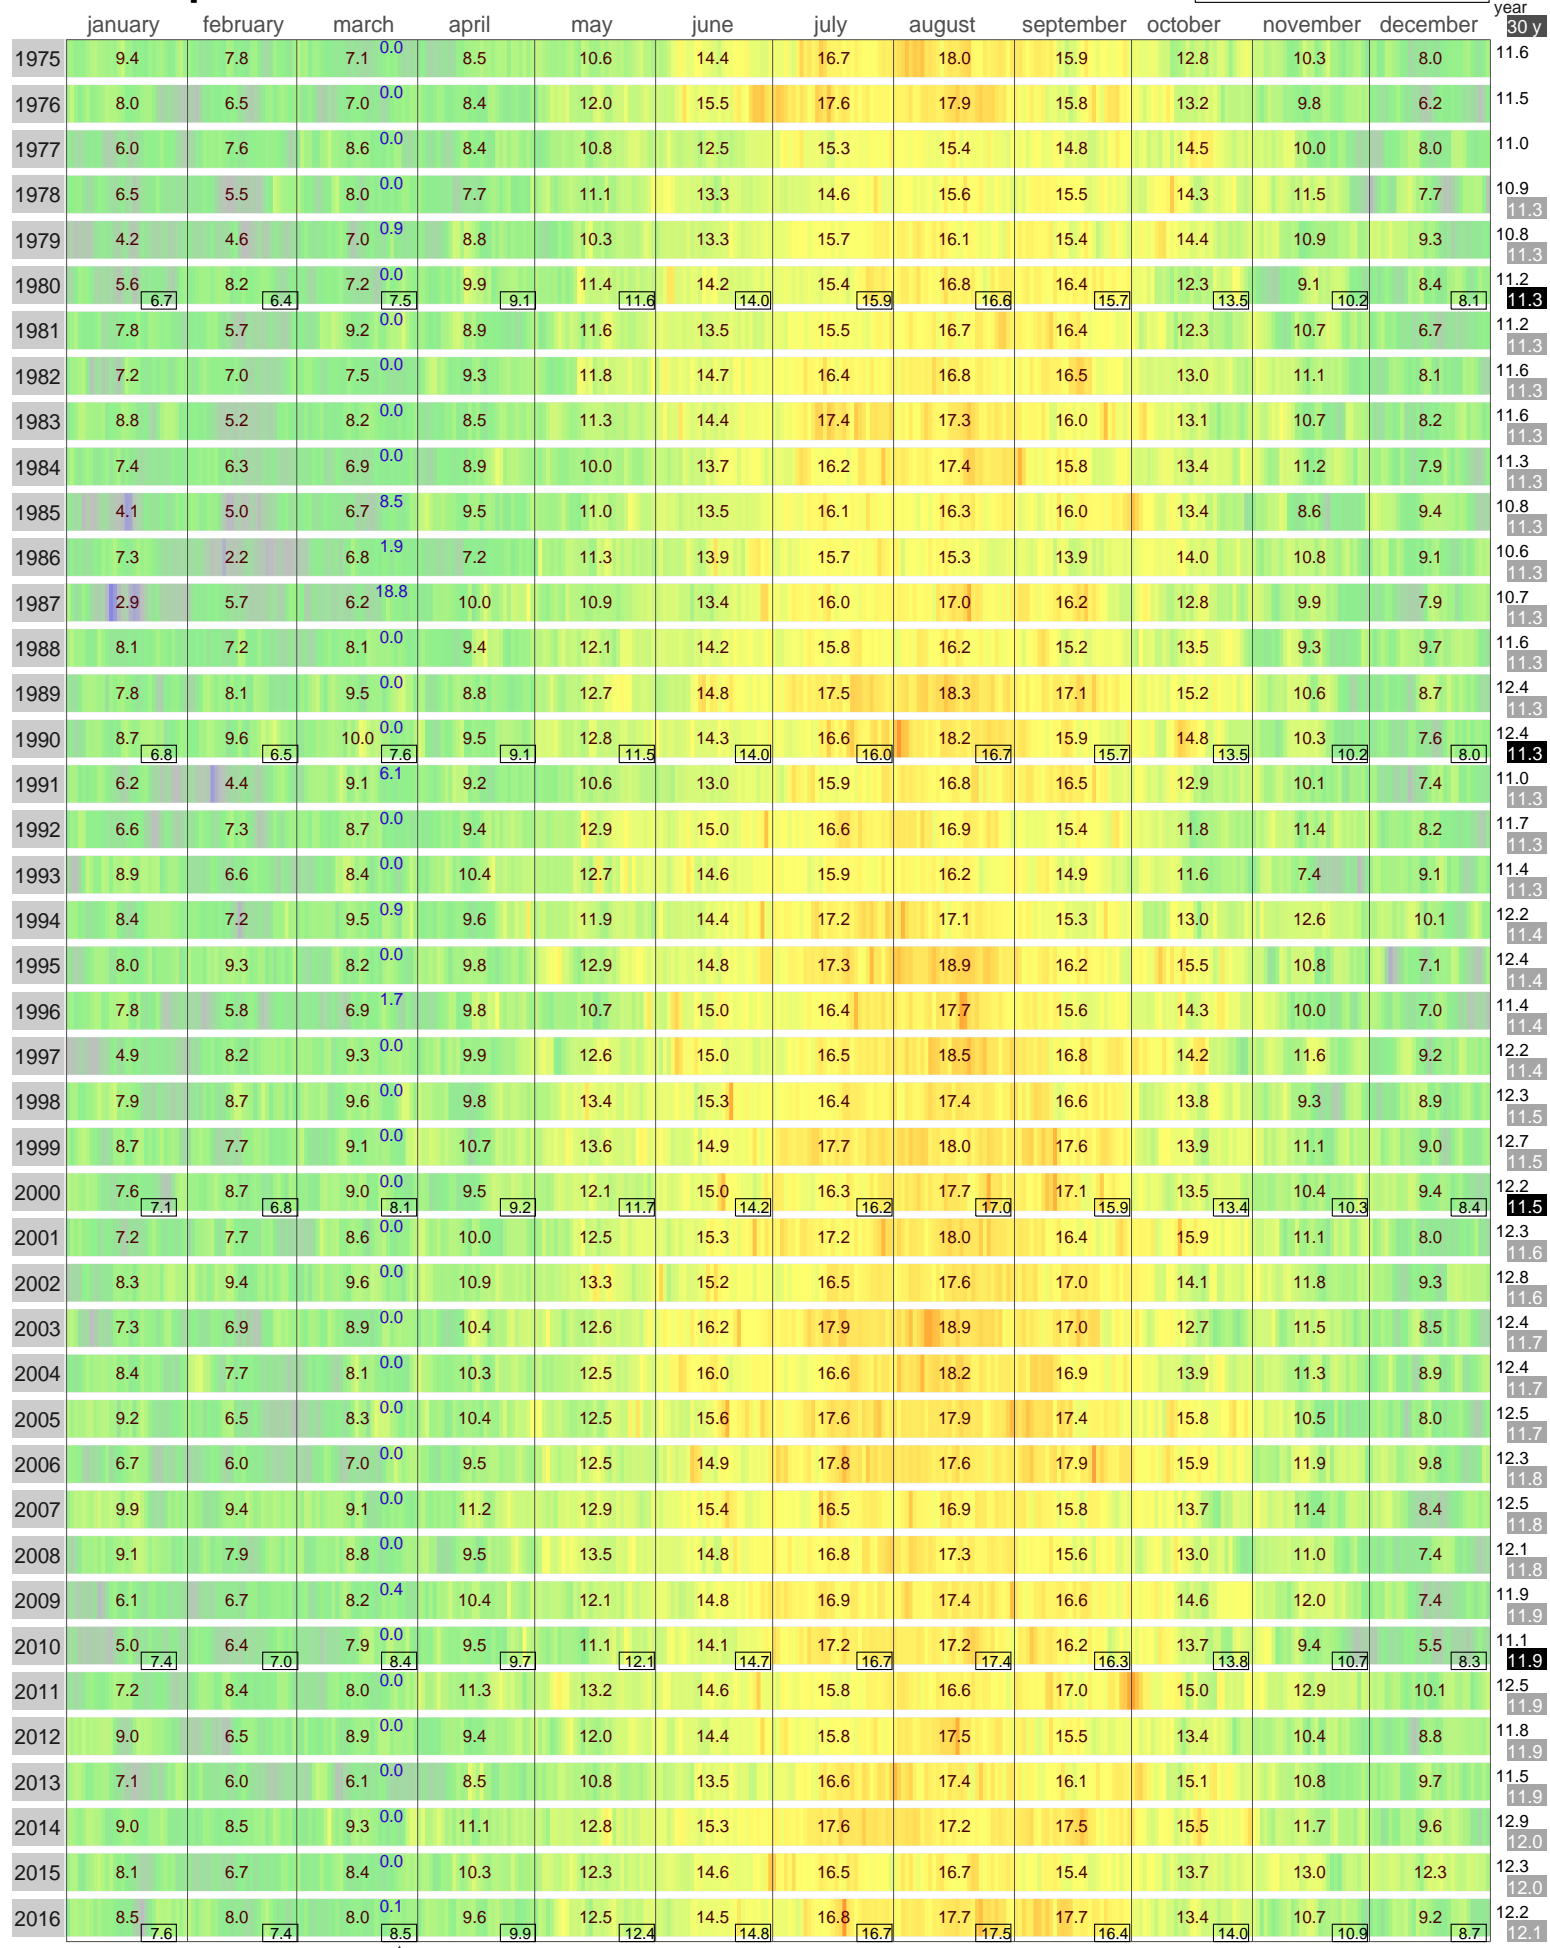

Mean Temperature

PTE DE LA HAGUE
FRANCE

ECA Id: 793 Height: 49.73 N
6 m 0.06 W 

Hellmann Winter Number ↑

Validated data from source:
106768