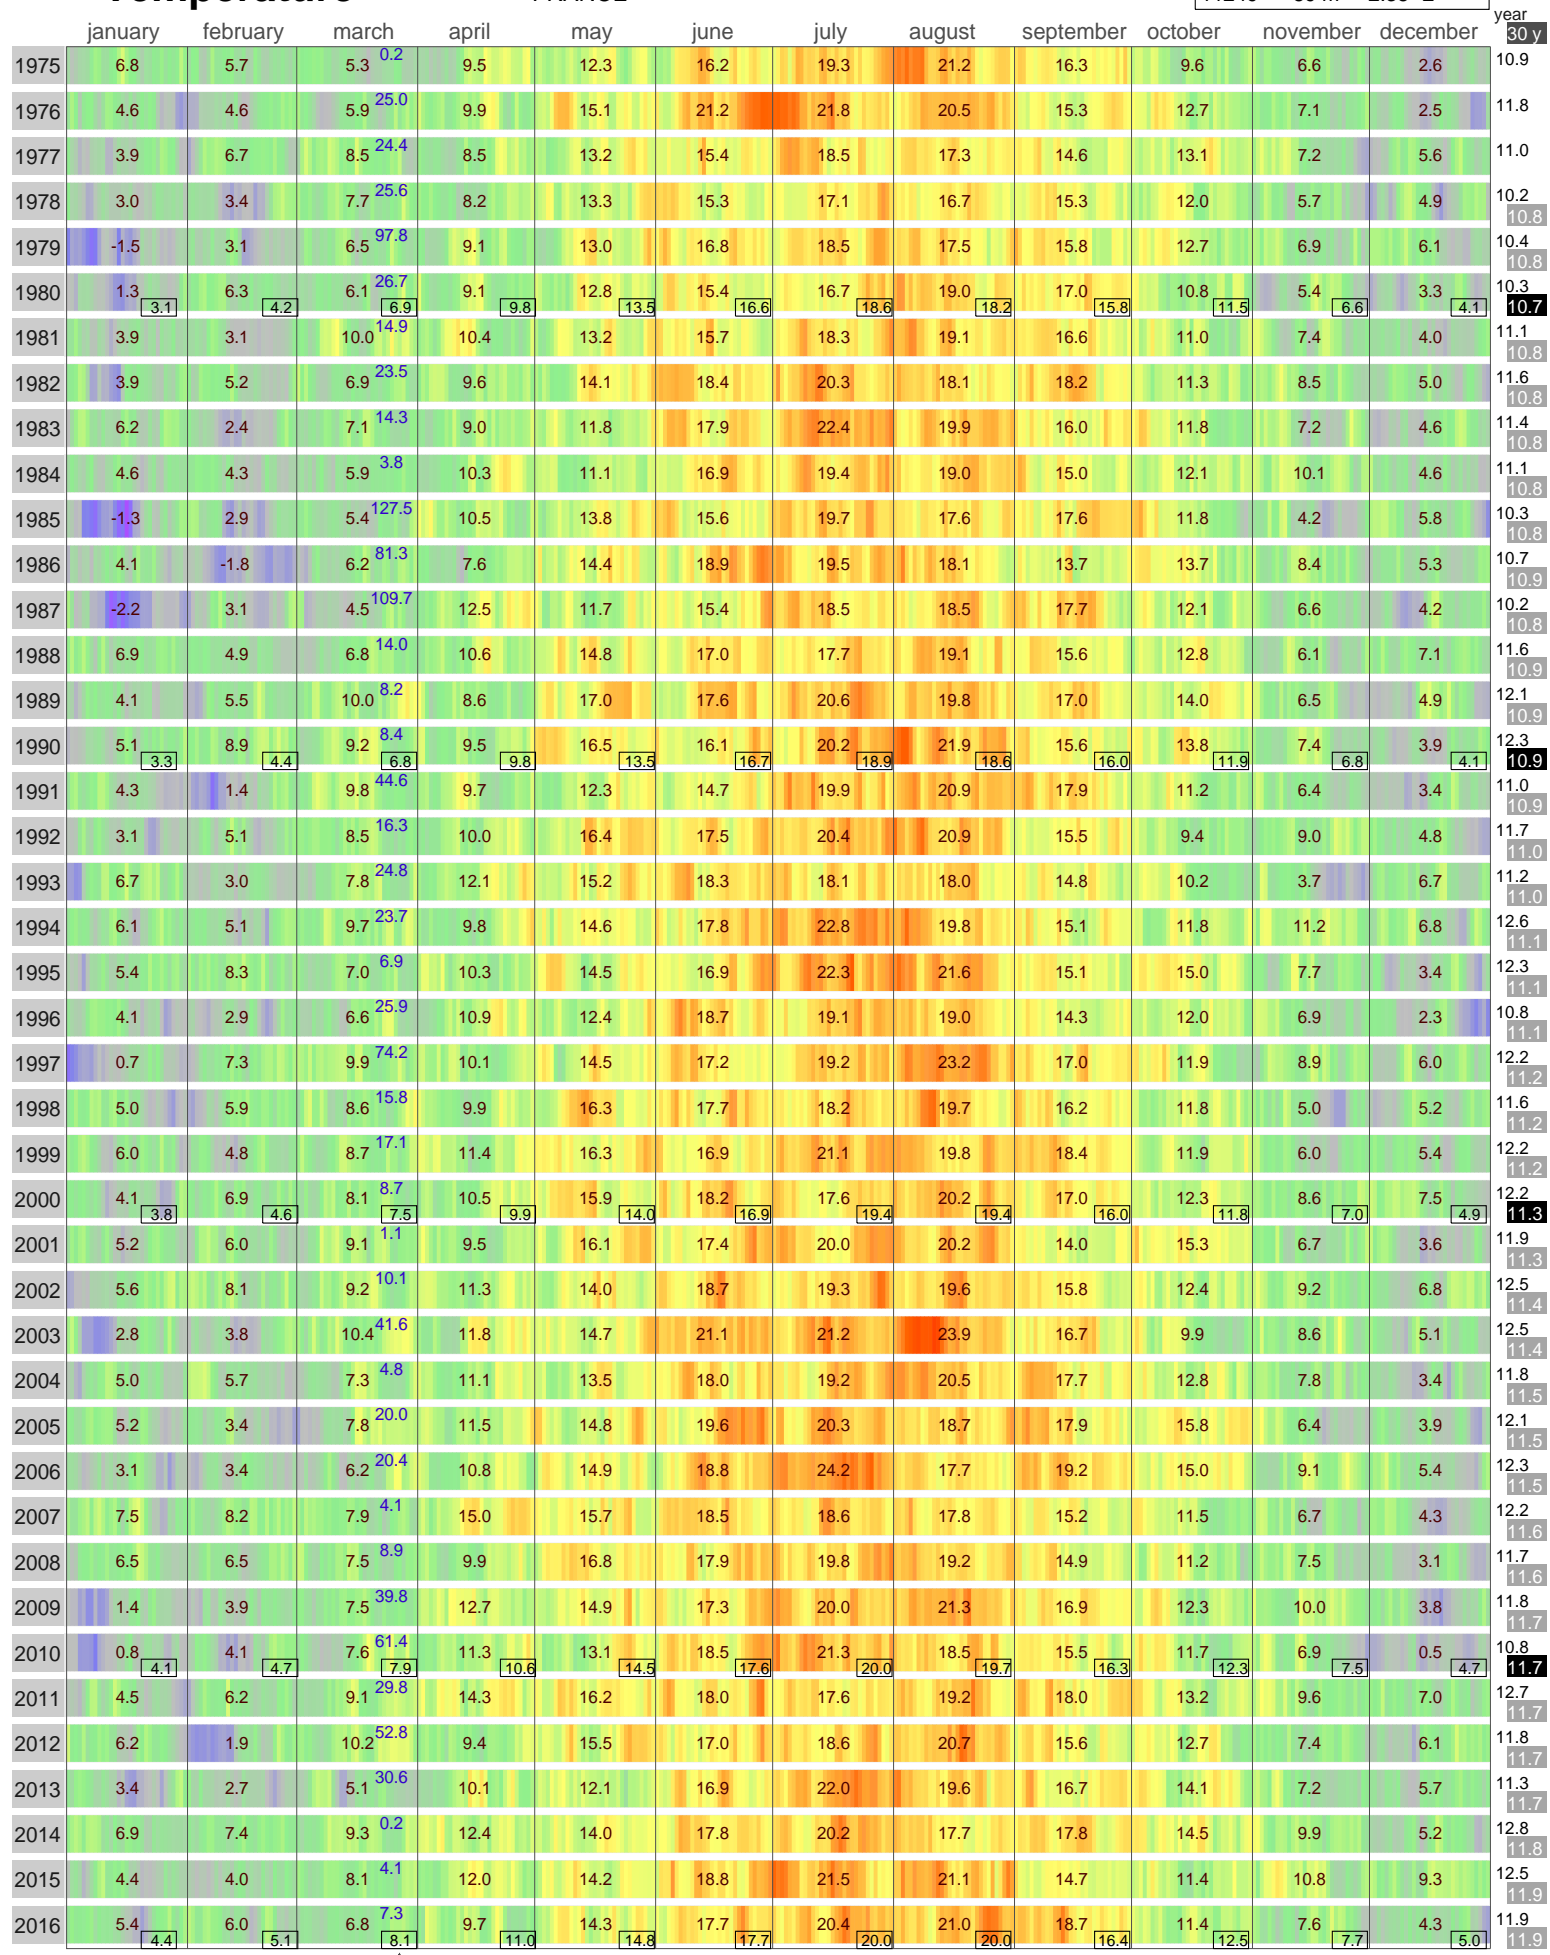

Mean Temperature

ORLY FRANCE

ECA Id: Height: 48.72 N
11249 89 m 2.38 E 

Hellmann Winter Number 
Validated data from source: 171642