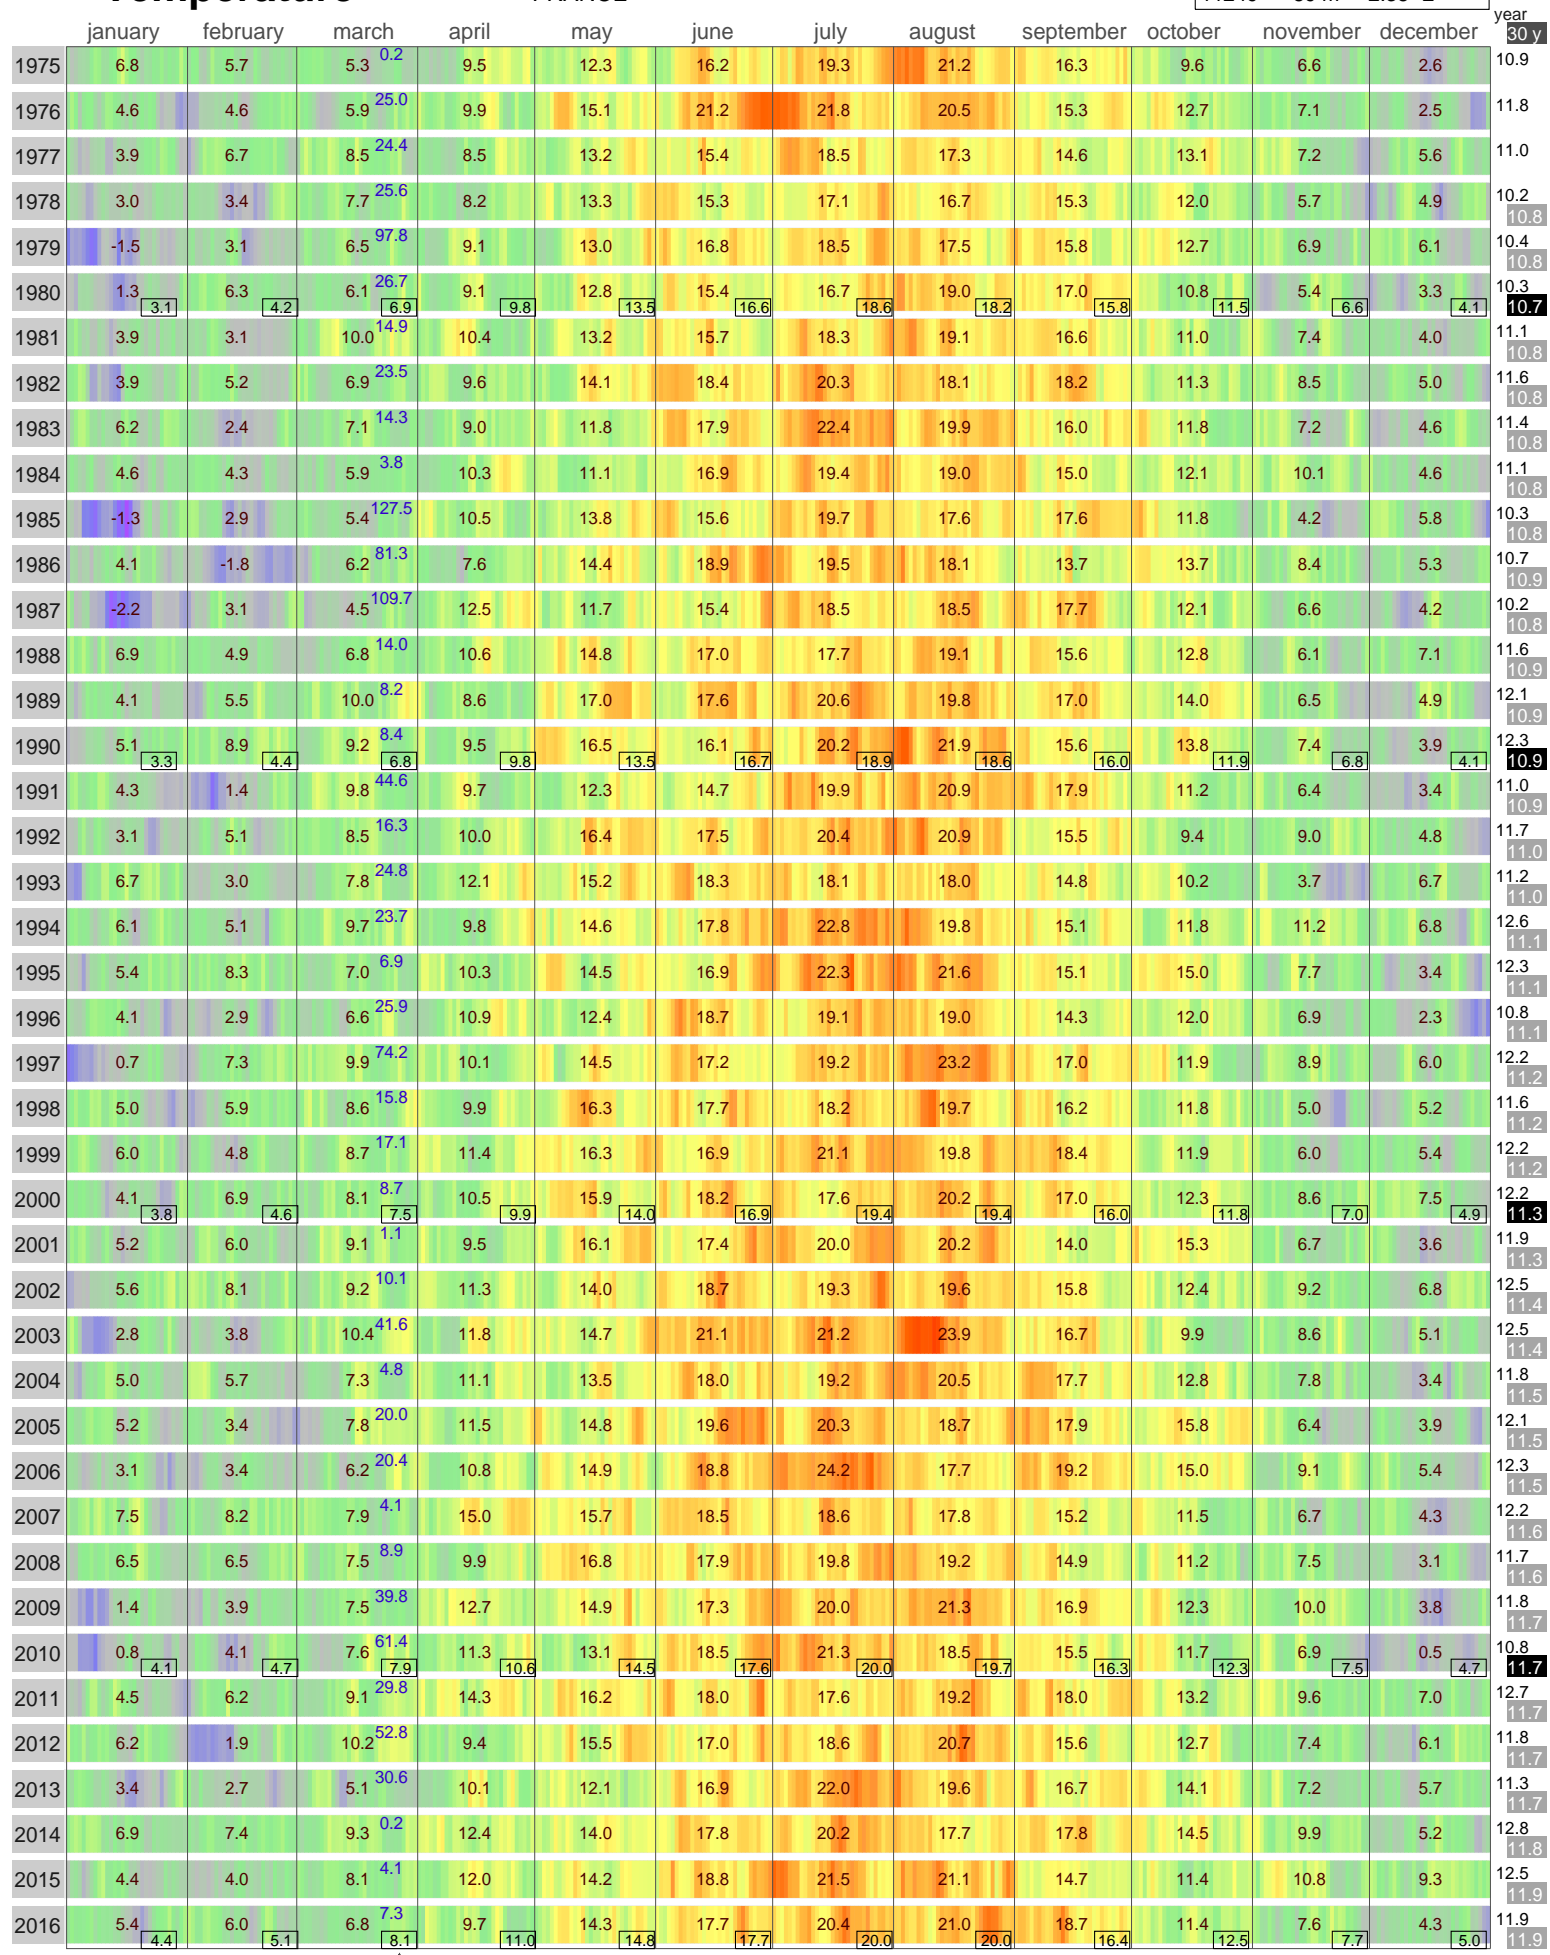

Mean Temperature

ORLY
FRANCE

ECA Id: Height: 48.72 N
11249 89 m 2.38 E 

Hellmann Winter Number 
Validated data from source: 171642