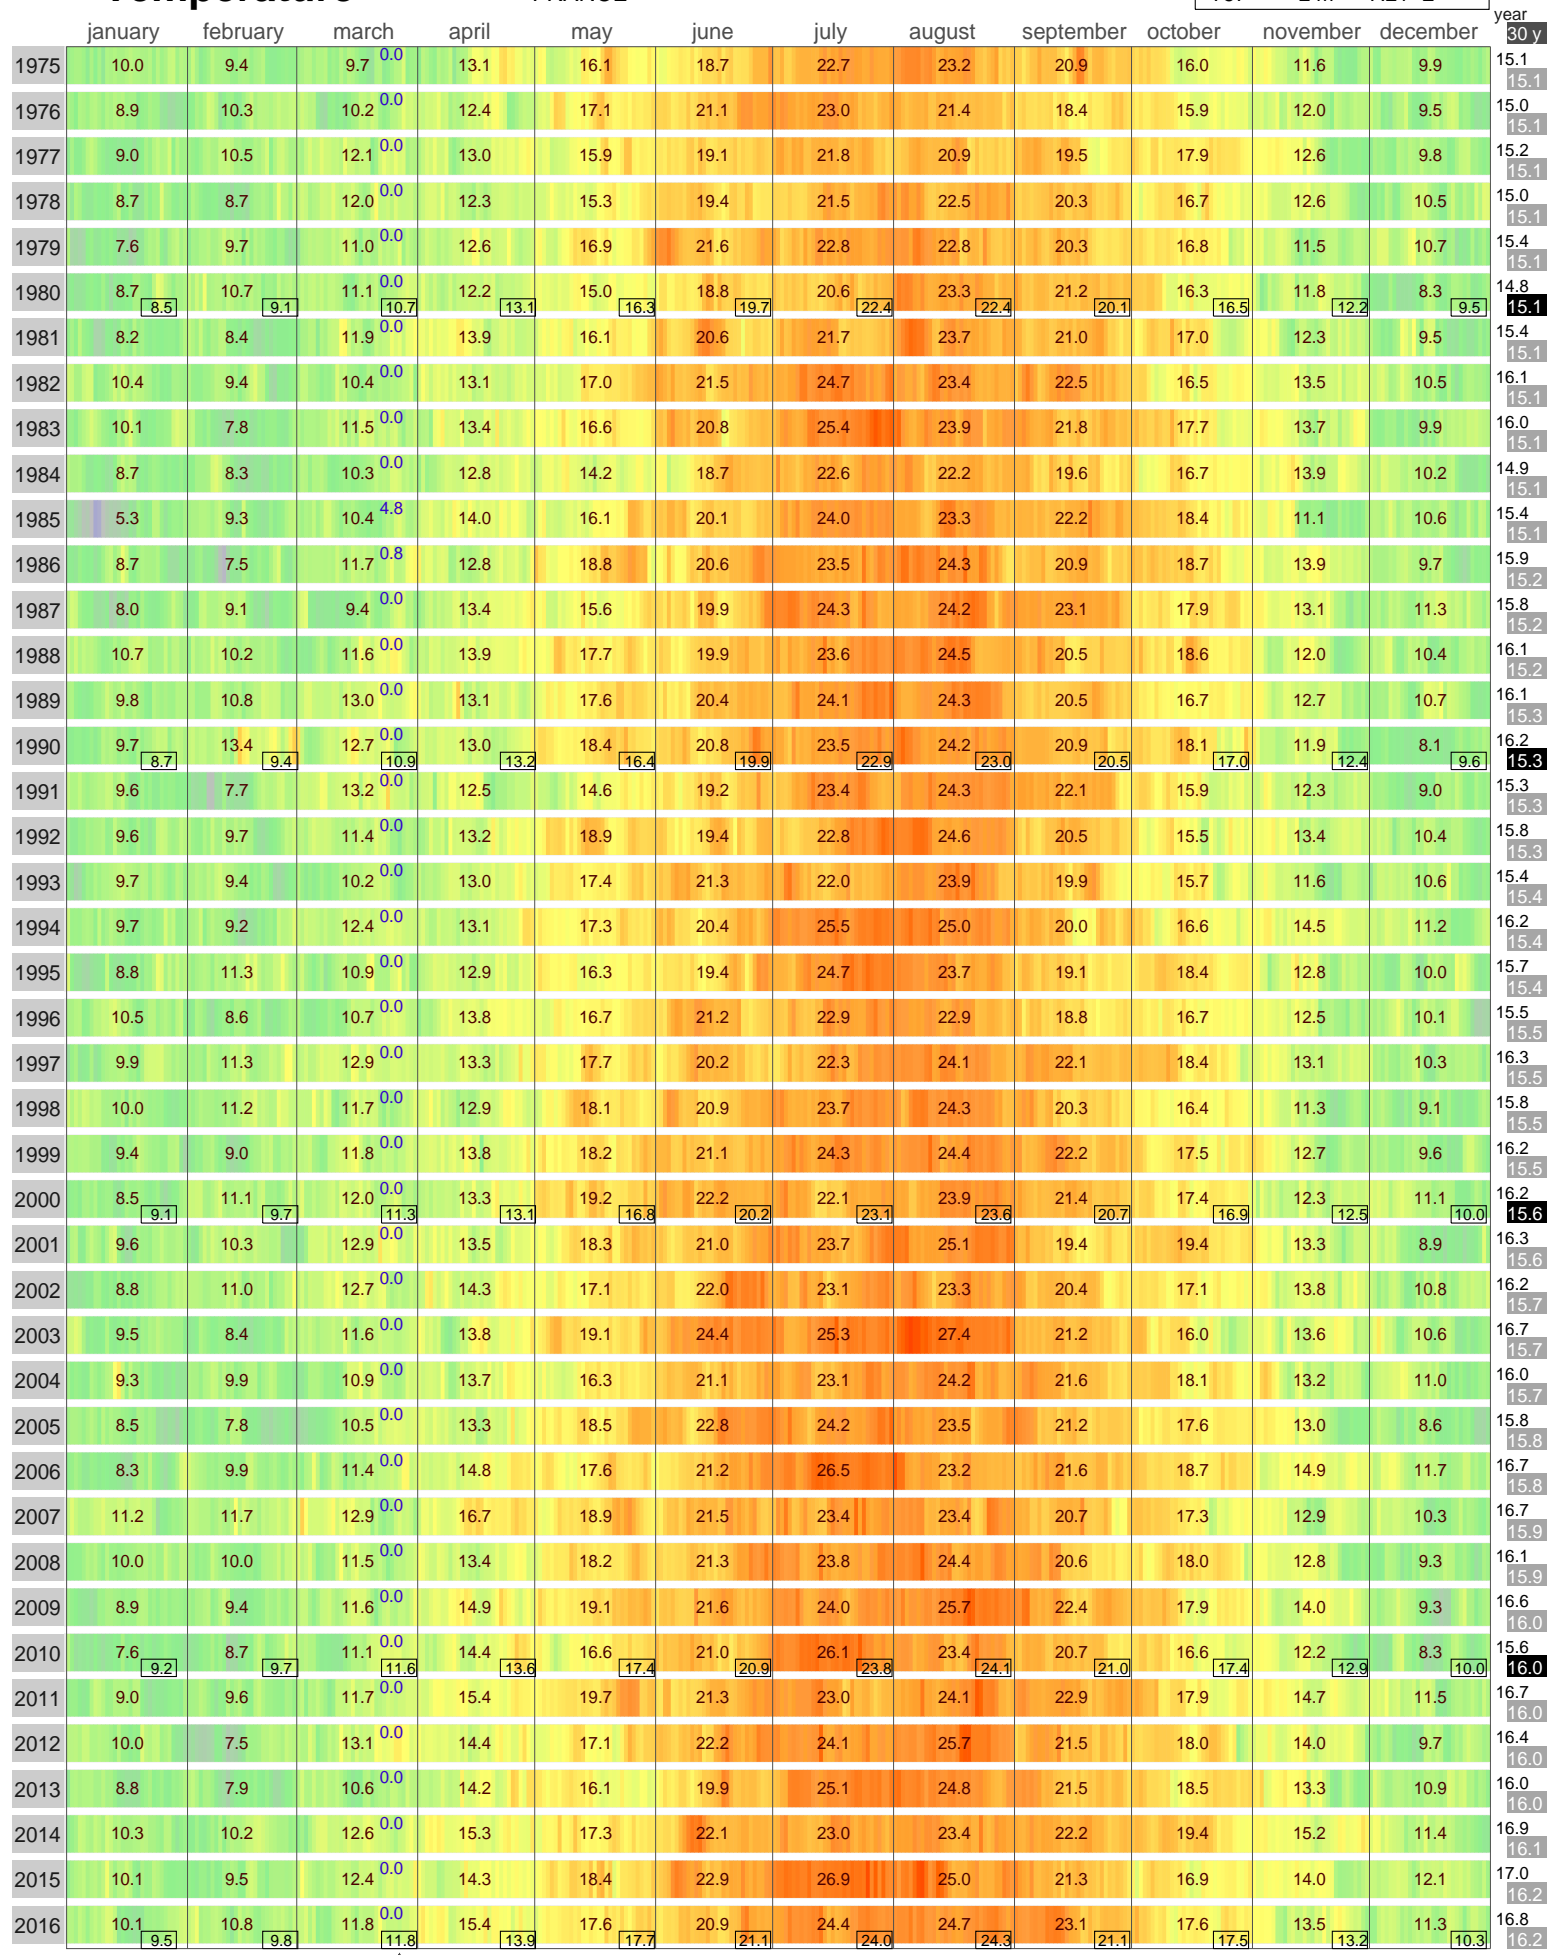

Mean Temperature

NICE FRANCE

ECA Id: 757 Height: 43.65 N 2 m 7.21 E 

Hellmann Winter Number 
 Validated data from source: 104121