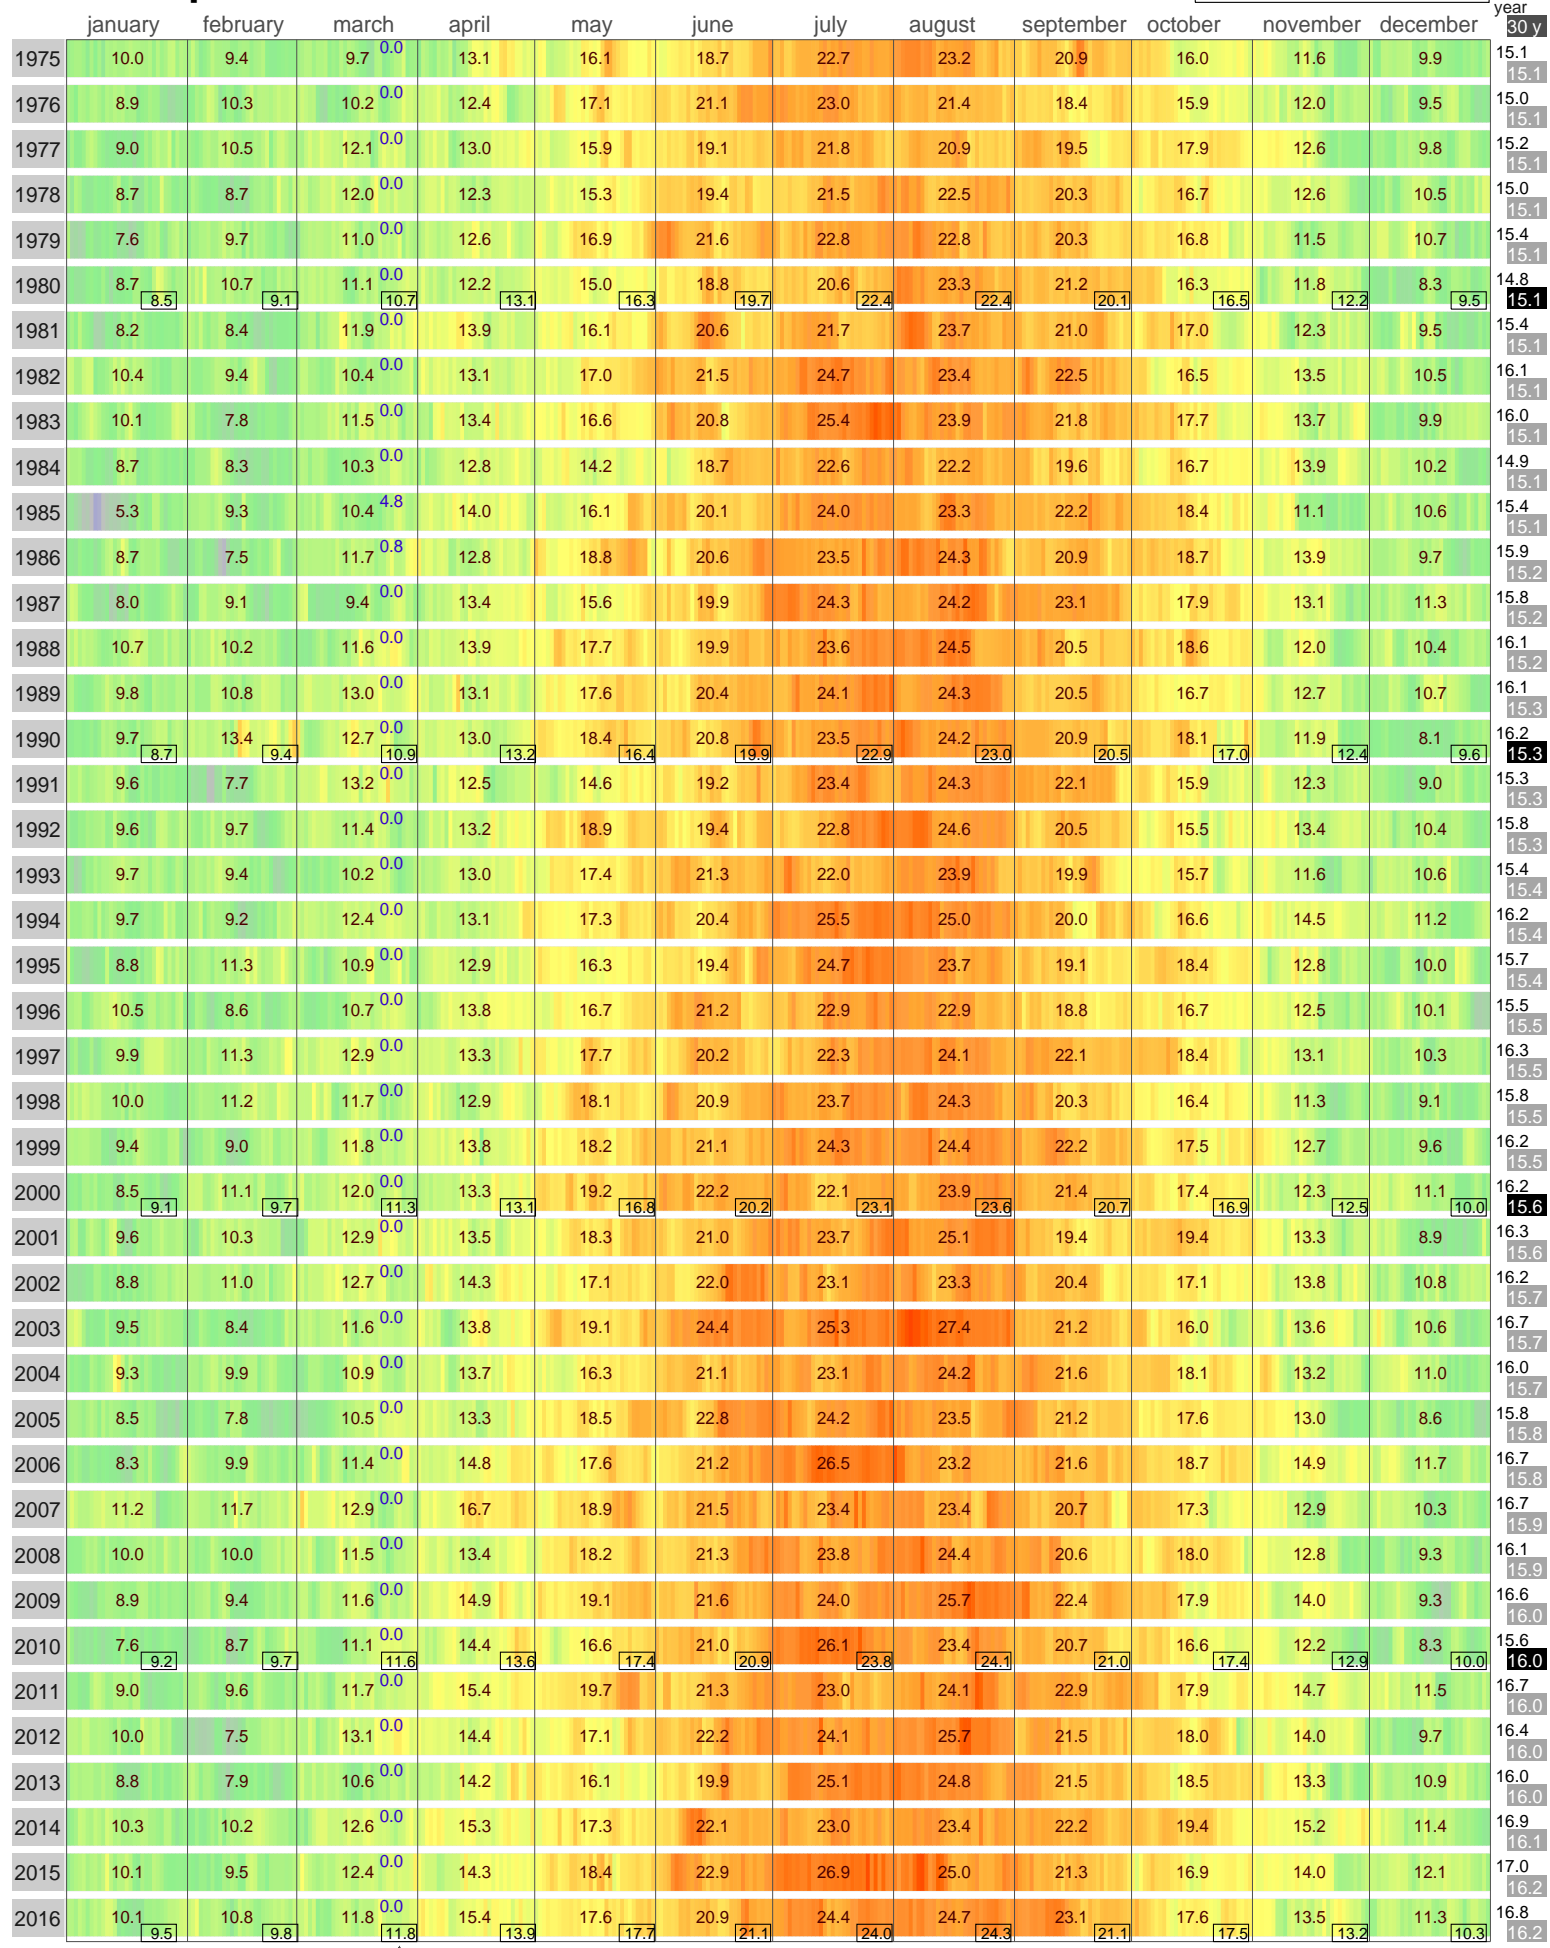

Mean Temperature

NICE FRANCE

ECA Id: Height: 43.65 N
757 2 m 7.21 E 

Hellmann Winter Number 
Validated data from source: 104121