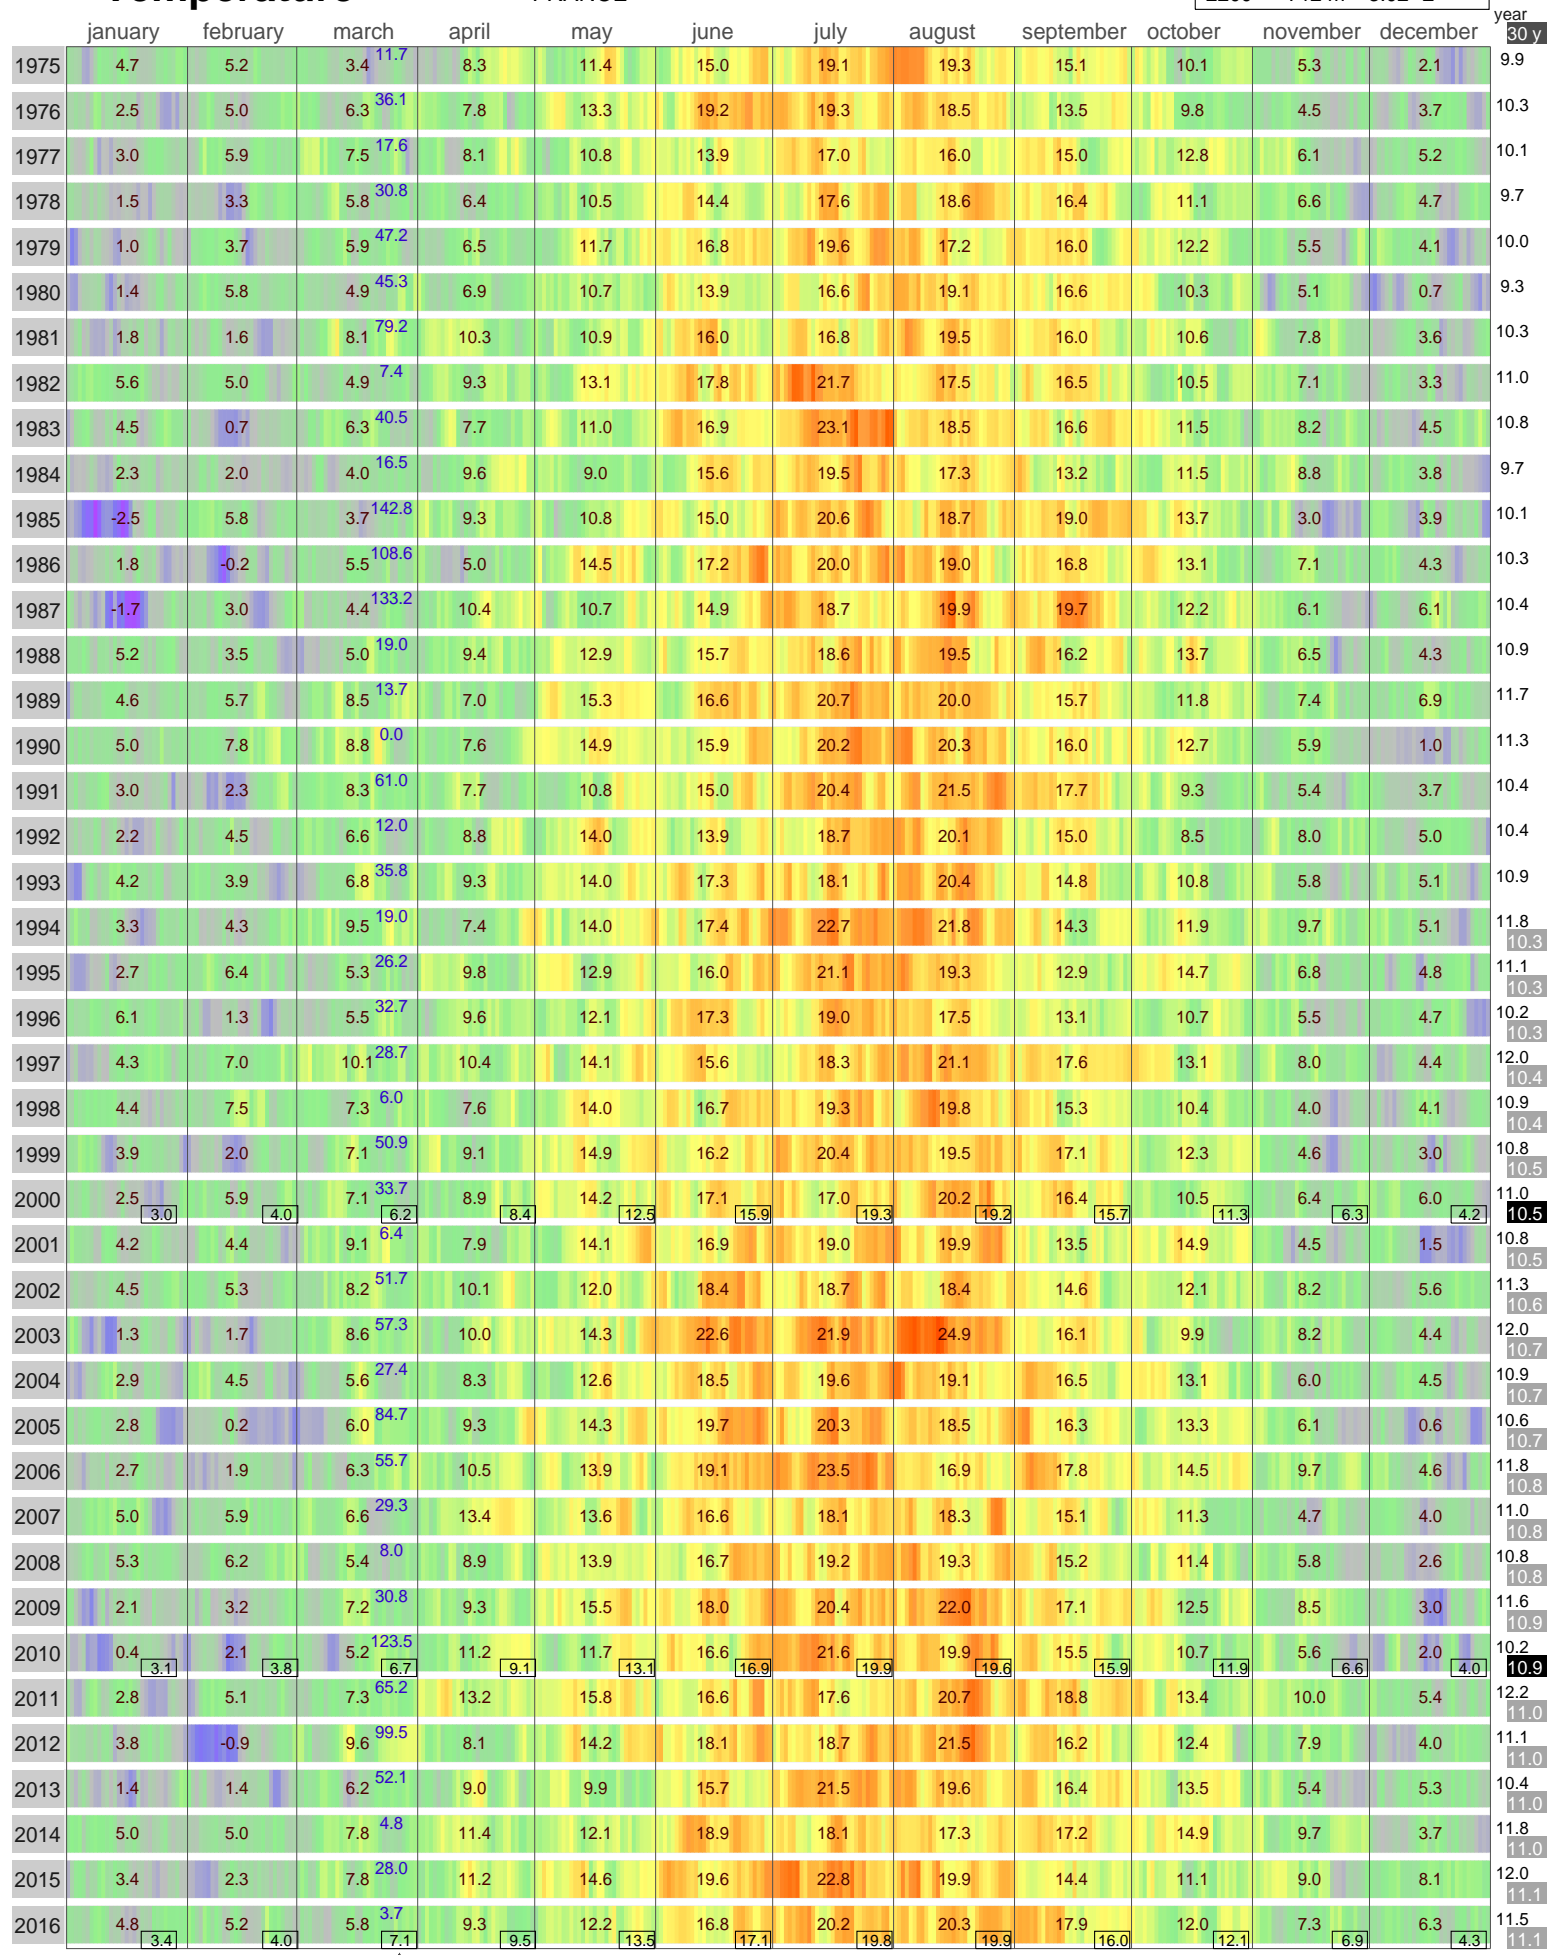

Mean Temperature

MILLAU
FRANCE

ECA Id: Height: 44.12 N
2200 712 m 3.02 E 

Hellmann Winter Number 

Validated data from source:
107220