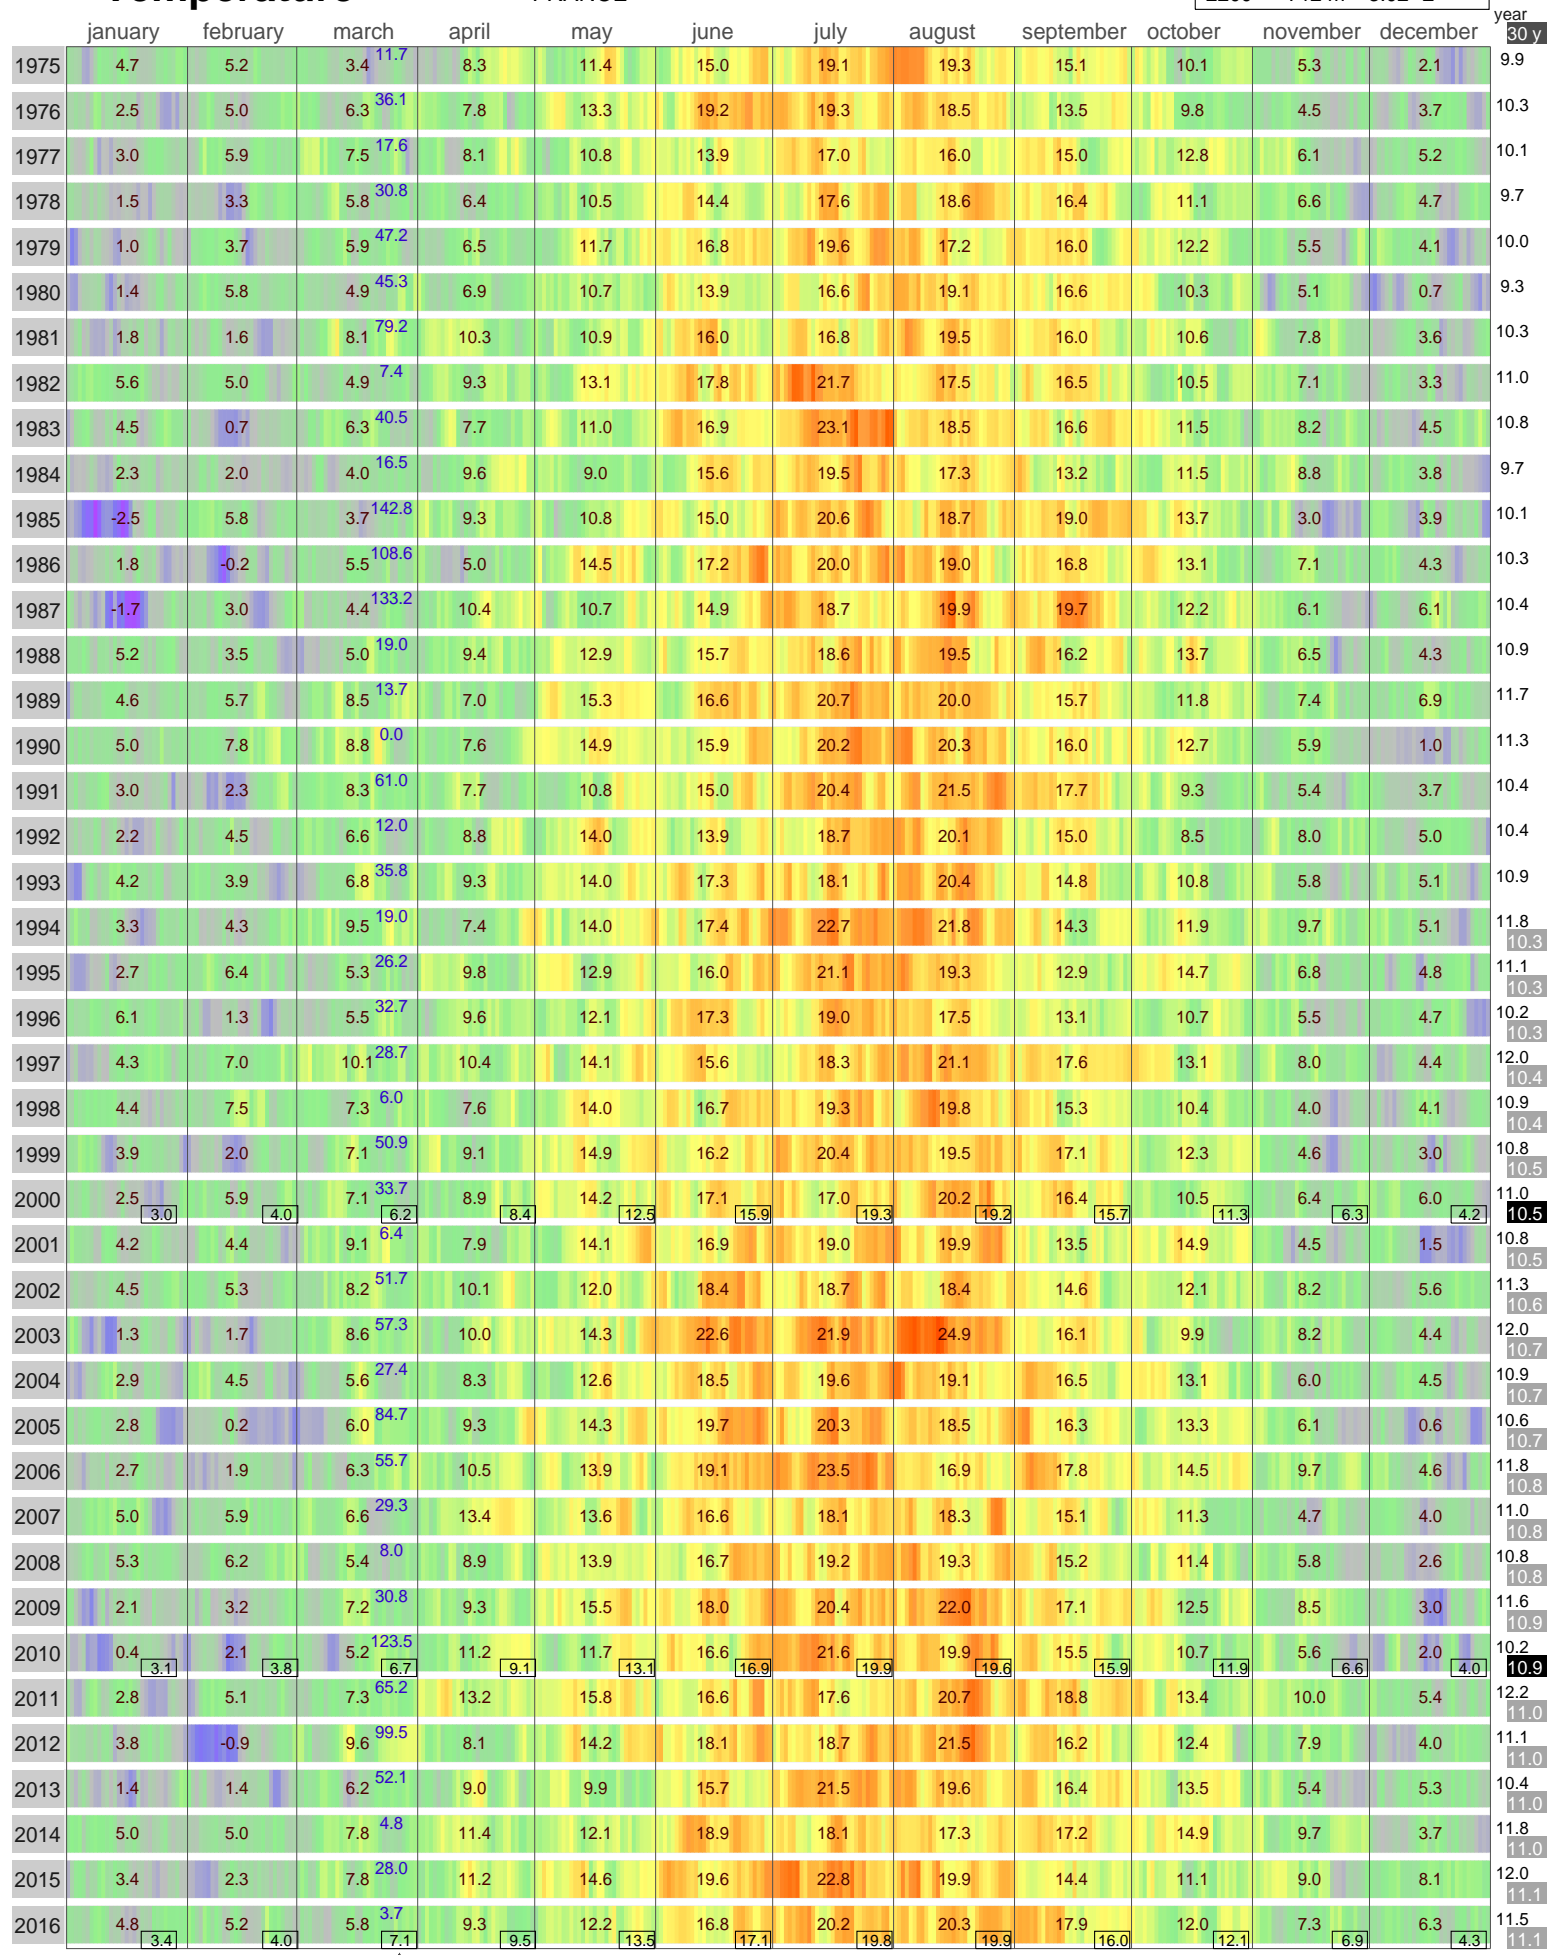

Mean Temperature

MILLAU
FRANCE

ECA Id: Height: 44.12 N
2200 712 m 3.02 E

Hellmann Winter Number

Validated data from source:
107220