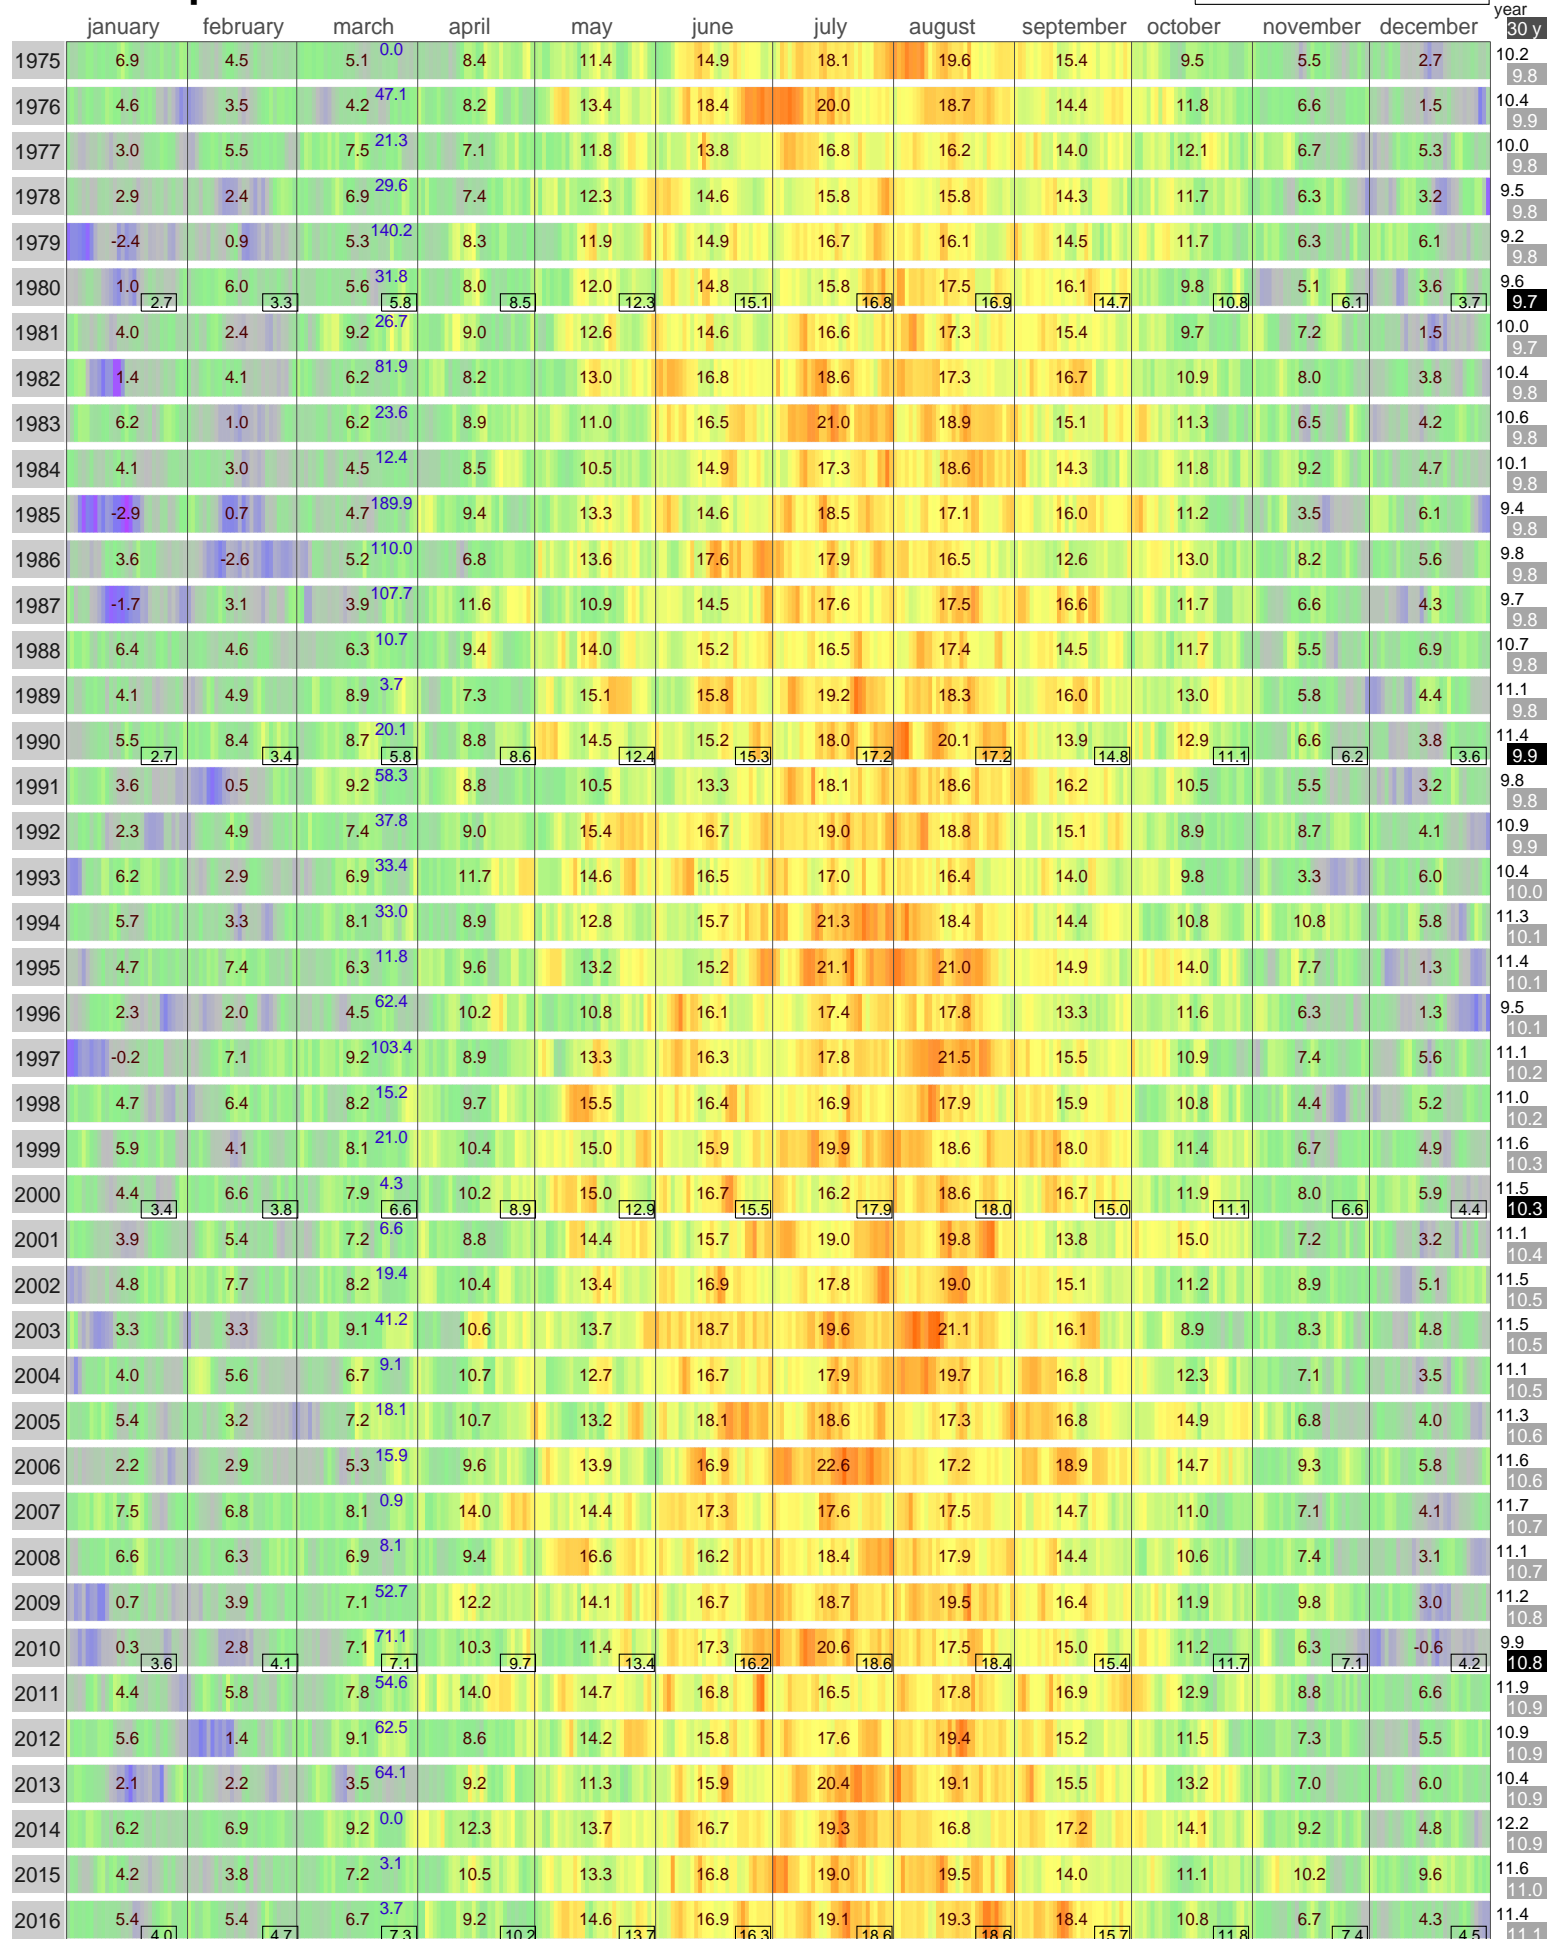

Mean Temperature

LILLE-LESQUIN
FRANCE

ECA Id: Height: 50.57 N
737 47 m 3.10 E 

Hellmann Winter Number 
Validated data from source: 104041