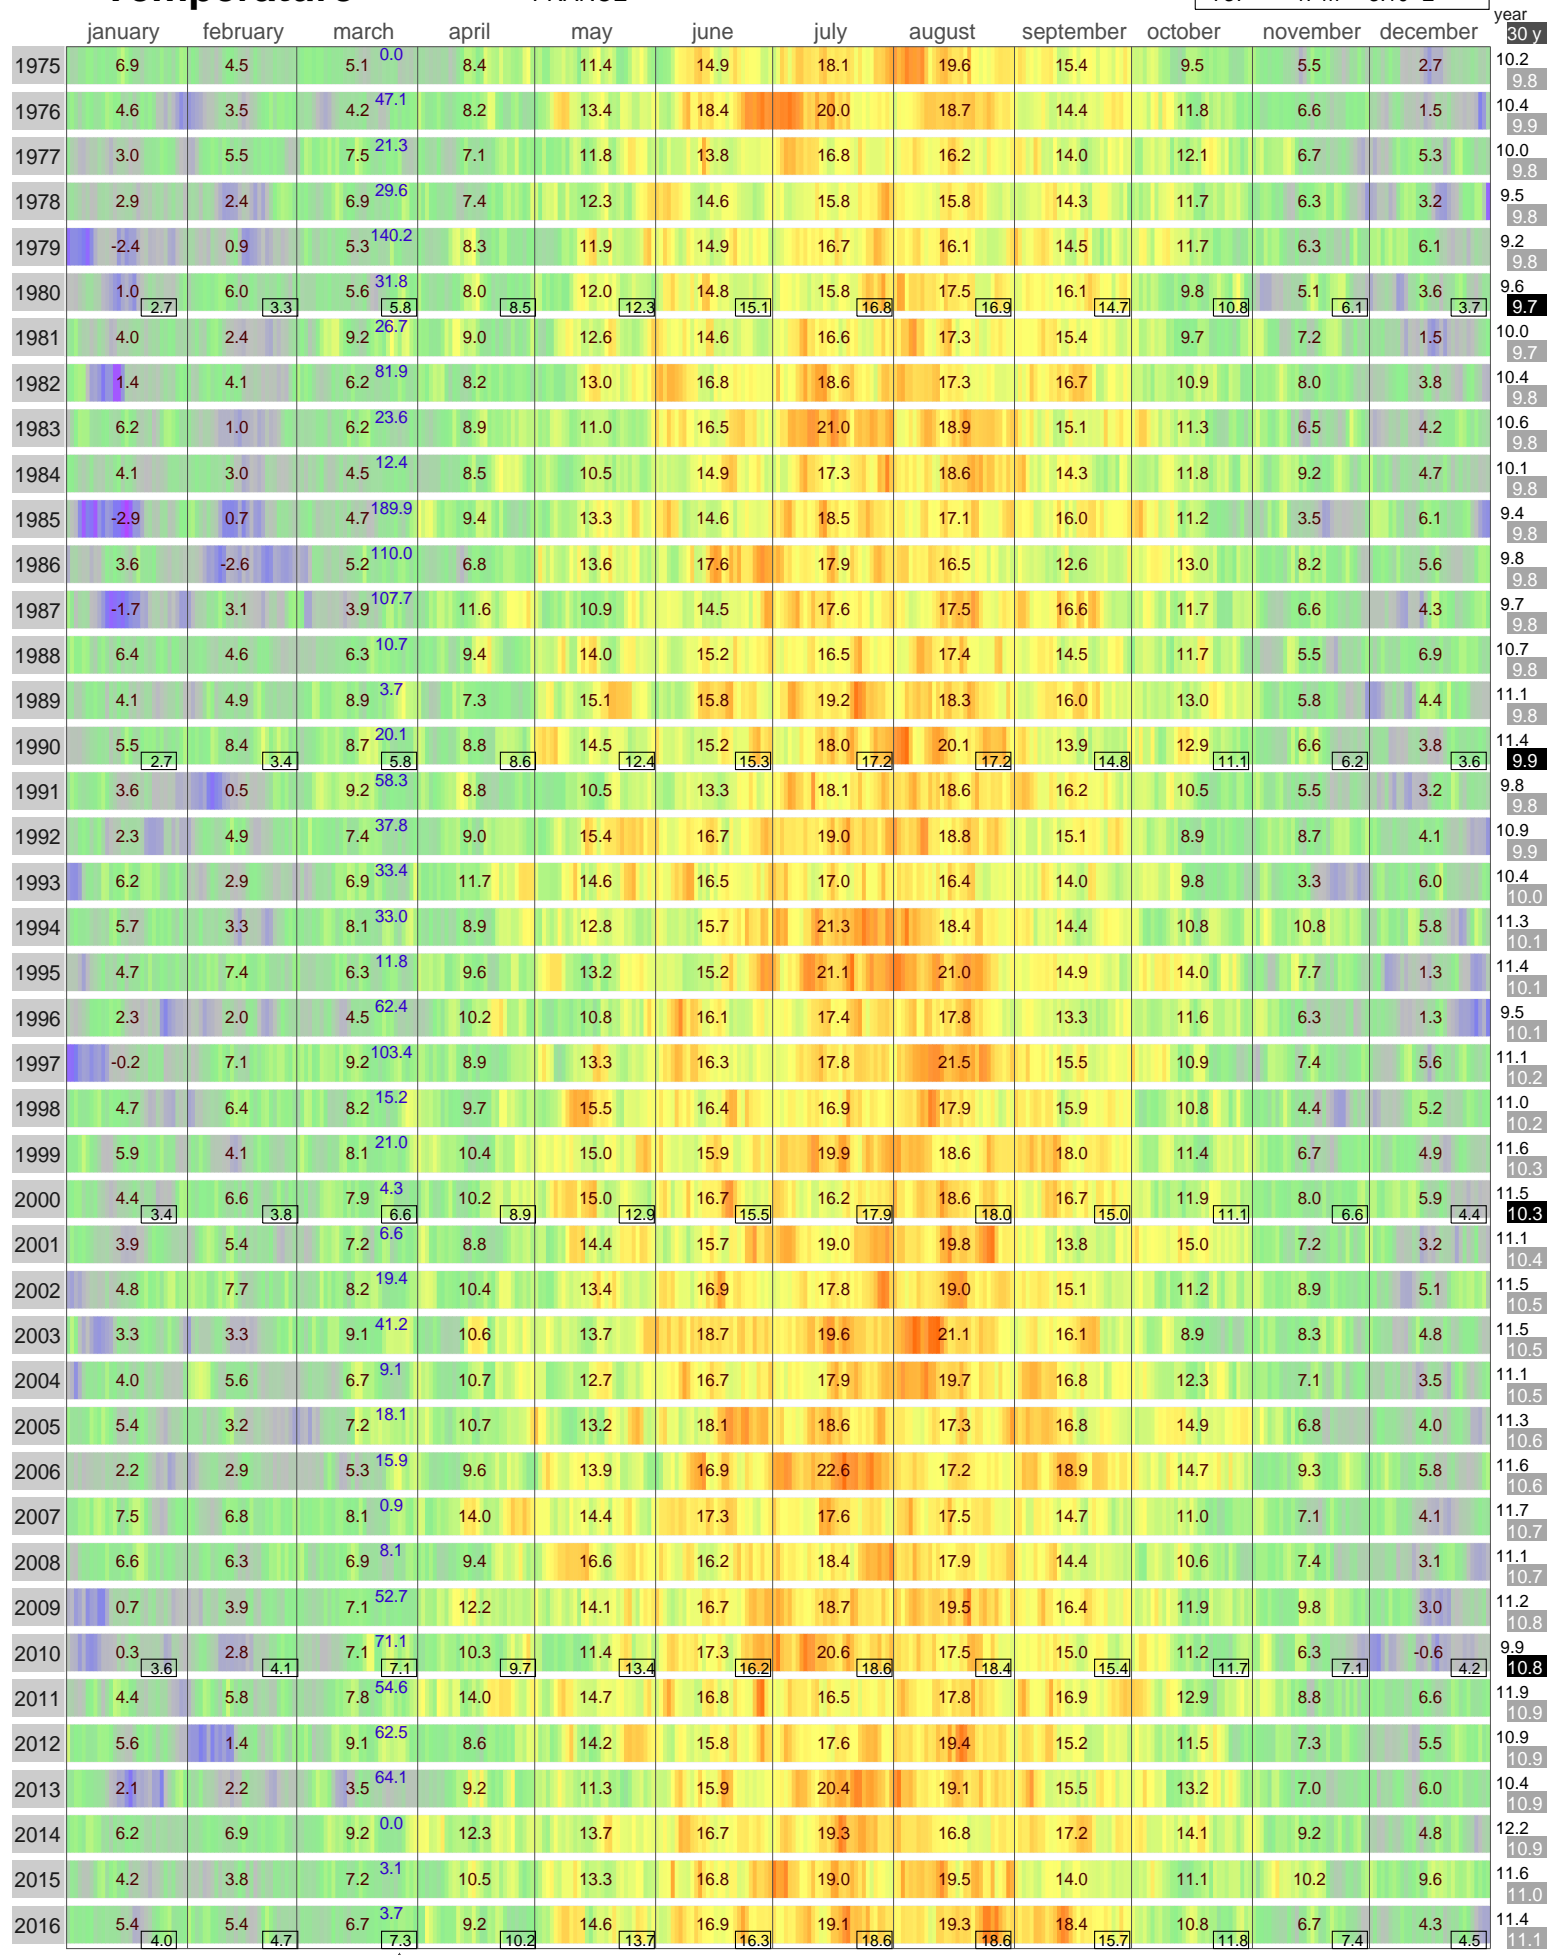

# Mean Temperature

LILLE-LESQUIN  
FRANCE

ECA Id: Height: 50.57 N  
737 47 m 3.10 E 

Hellmann Winter Number   
Validated data from source: 104041